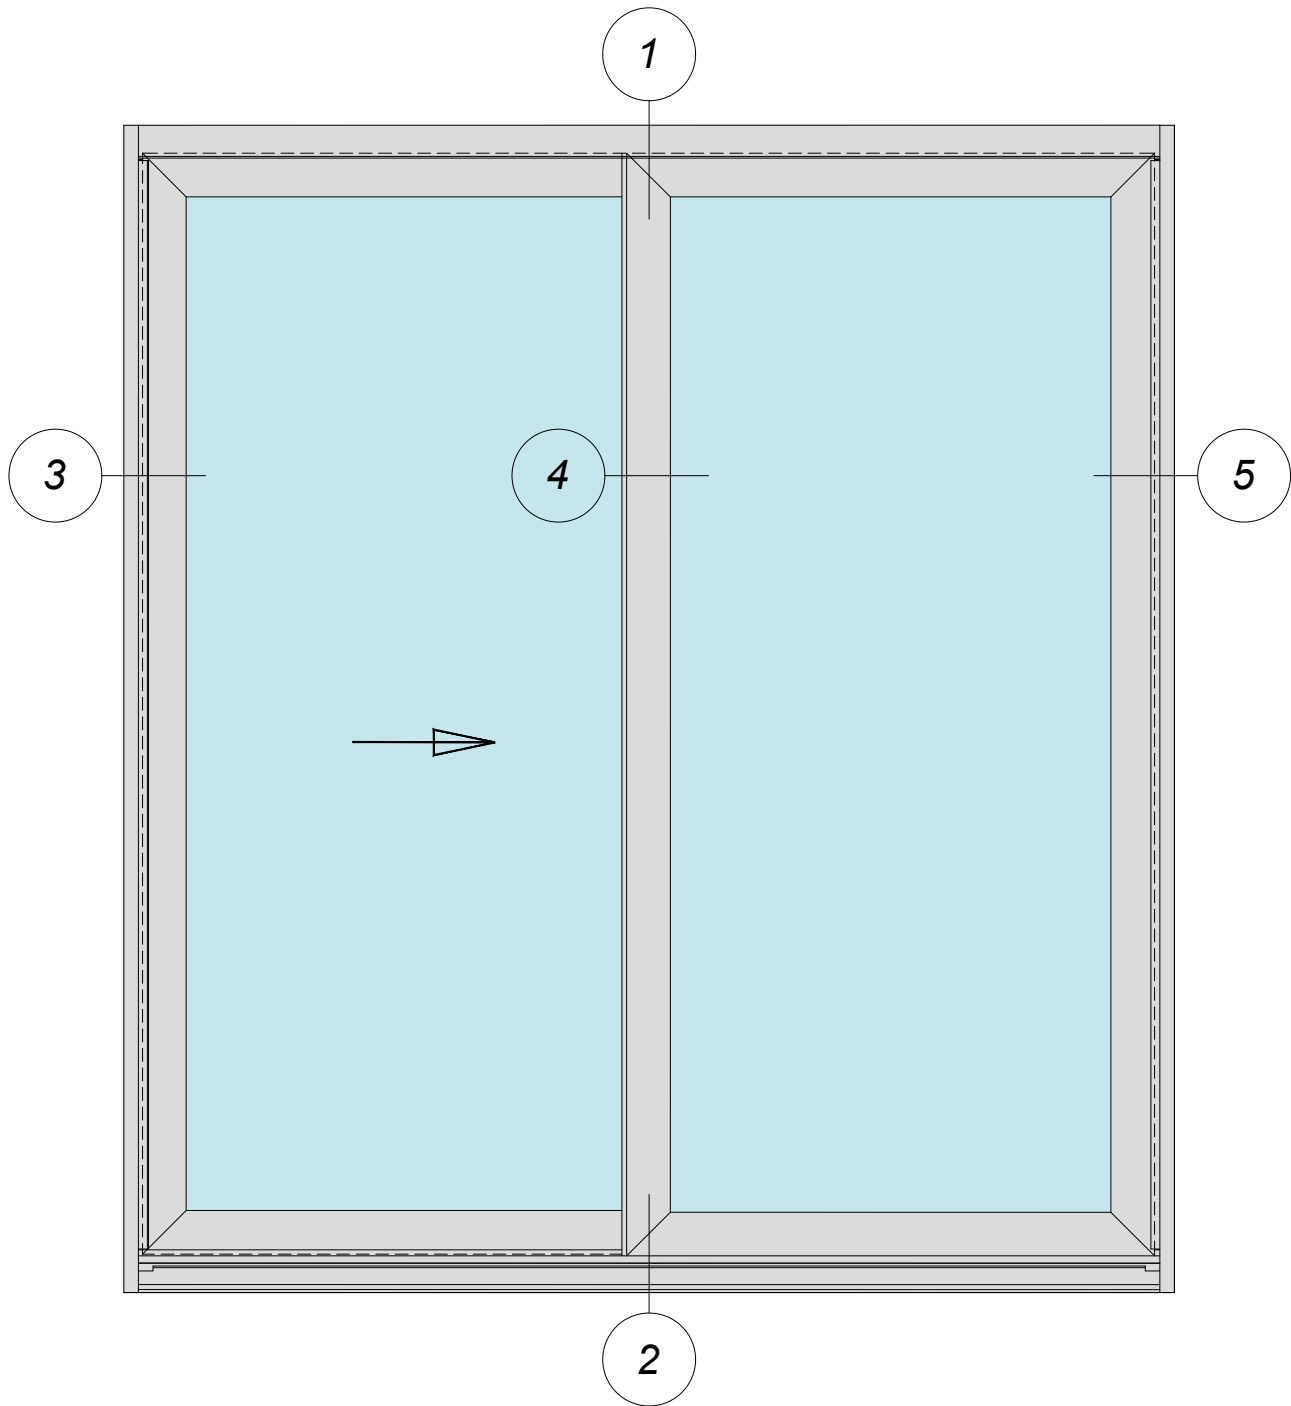

PATIO DOOR
OUTSIDE ELEVATION

PATIO DOOR

Manufacturer: Regal Aluminum Windows and Railings

Series: AD5500 Sliding

Name: AD5500 Patio Door

Drawing reference: 01

Project: REGAL AD

Drawing Type: Category