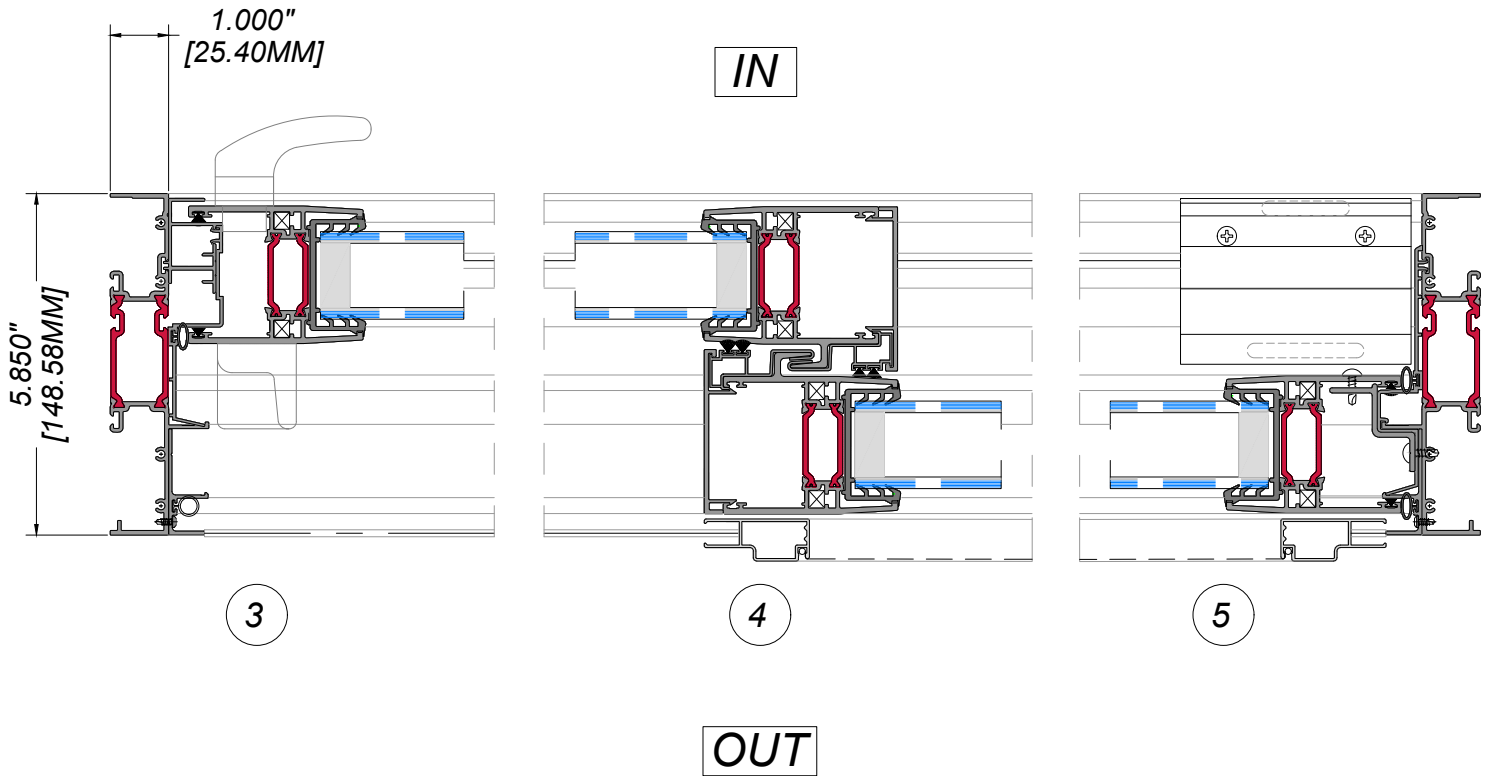

regalaluminum.com | sales@regalaluminum.com

PATIO DOOR
JAMB DOOR DETAILS

HORIZONTAL
SECTION

PATIO DOOR

Manufacturer: Regal Aluminum Windows and Railings

Series: AD5500 Sliding

Name: AD5500 Patio Door

Drawing reference: 03