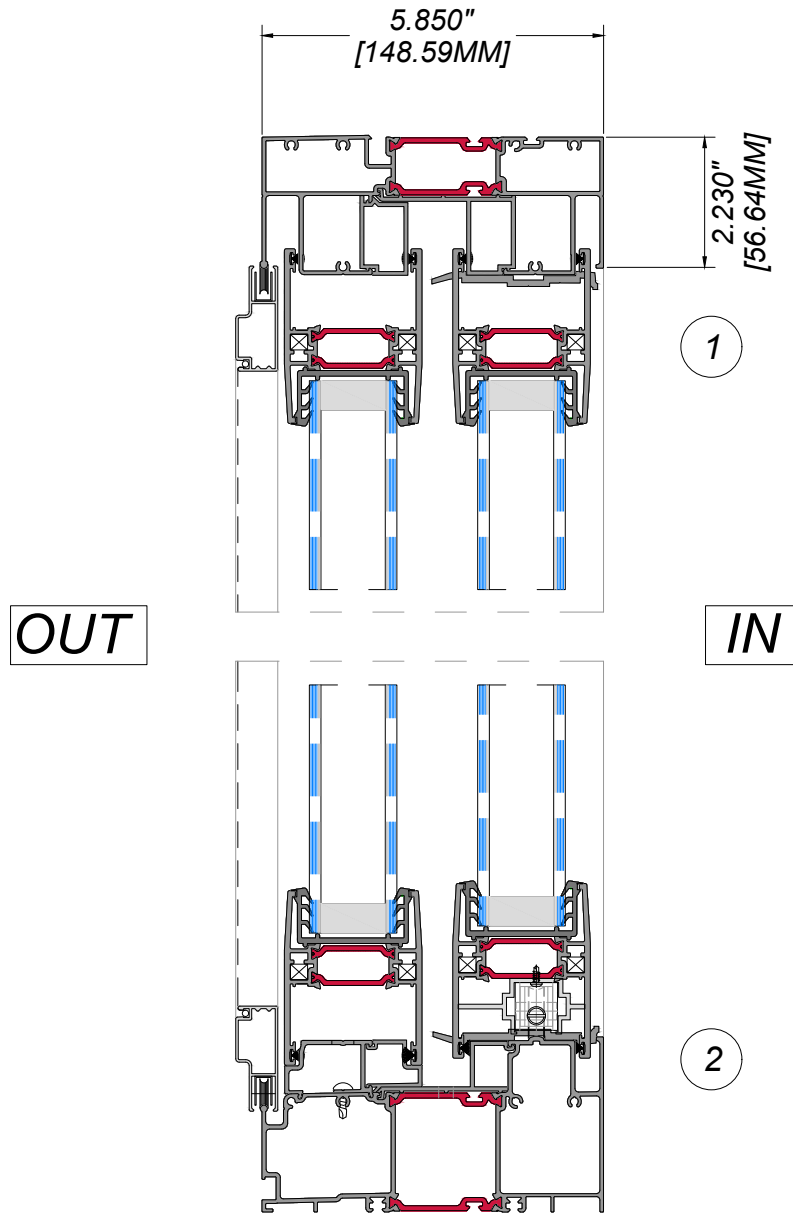

PATIO DOOR
HEAD & SILL DETAILS

VERTICAL
SECTION

PATIO DOOR

Manufacturer: Regal Aluminum Windows and Railings

Series: AD5500 Sliding

Name: AD5500 Patio Door

Drawing reference: 02

Project: REGAL AD

Drawing Type: Category

Date: 26/11/2020

REGAL

177 Drumlin Circle, Concord, ON L4K 3E7
T. 905-738-4375 • 1-800-732-3339

regalaluminum.com | sales@regalaluminum.com