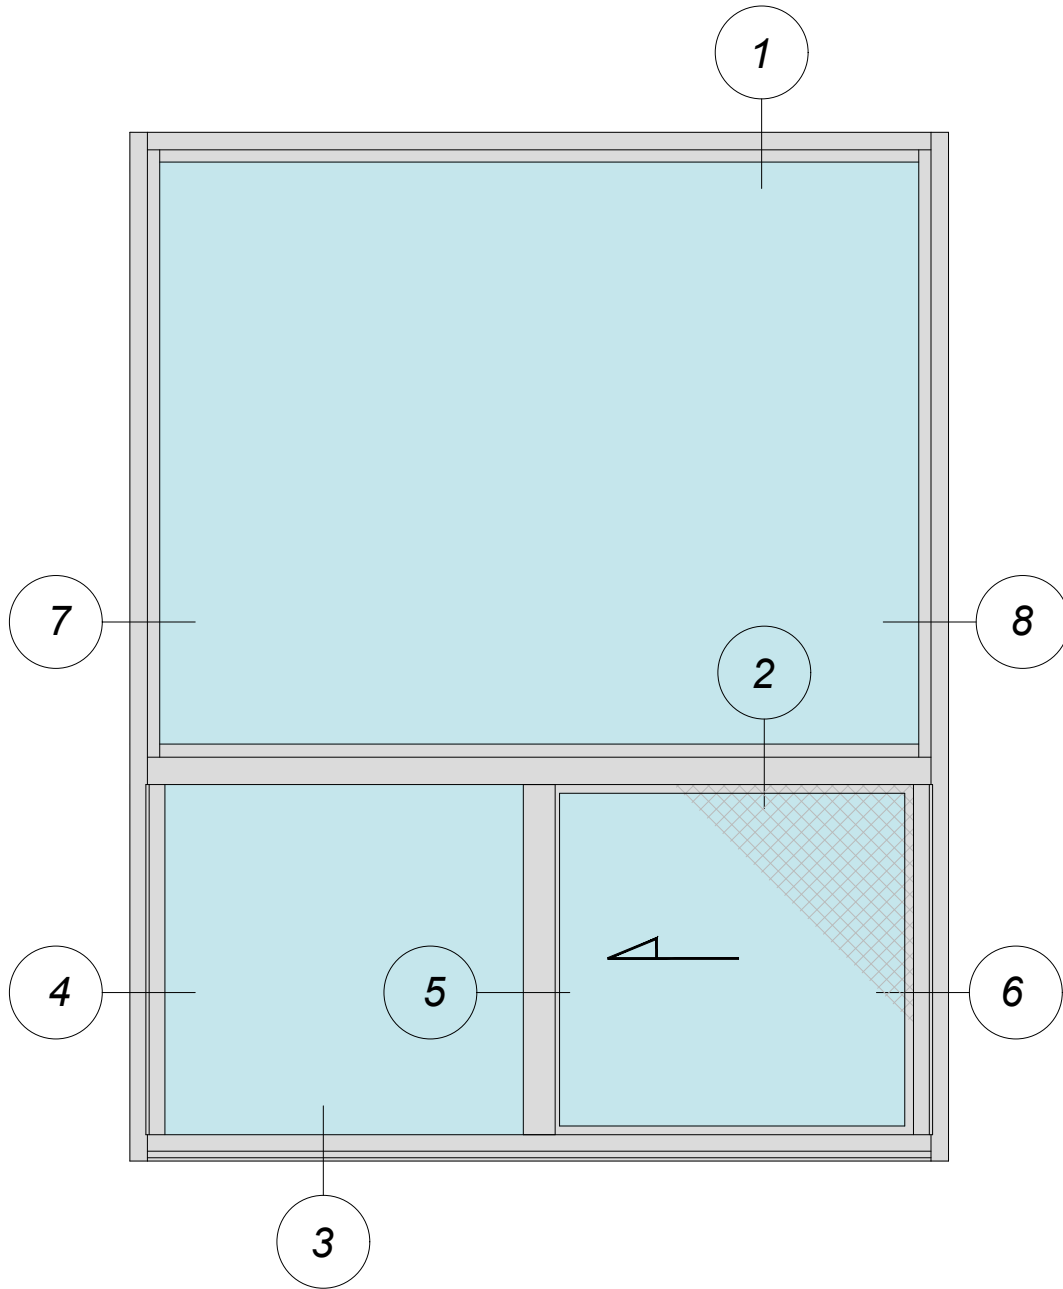

6" FIXED OVER SLIDER WINDOW-FACE SEALED  
 OUTSIDE ELEVATION

**6" FIXED OVER SLIDER WINDOW DETAIL**

Manufacturer: Regal Aluminum Windows and Railings

Series: AW-6000

Name: AW-6000 6 "FoS"-Face Sealed

Drawing reference: 01

## HEAD, MULLION & SILL DETAILS

VERTICAL SECTION

1

OUT

2

IN

3