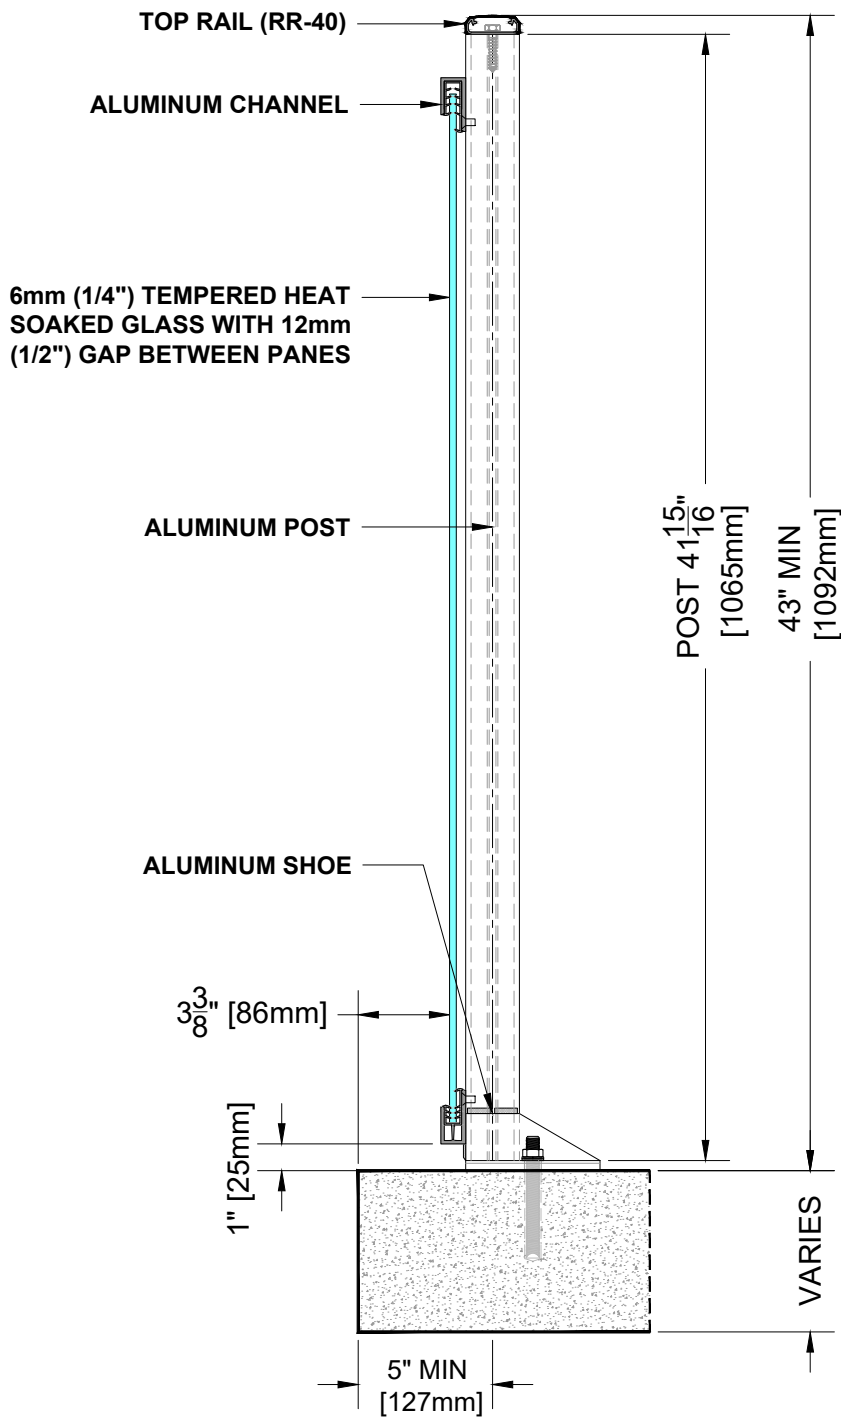

BALCONY RAILING SECTION