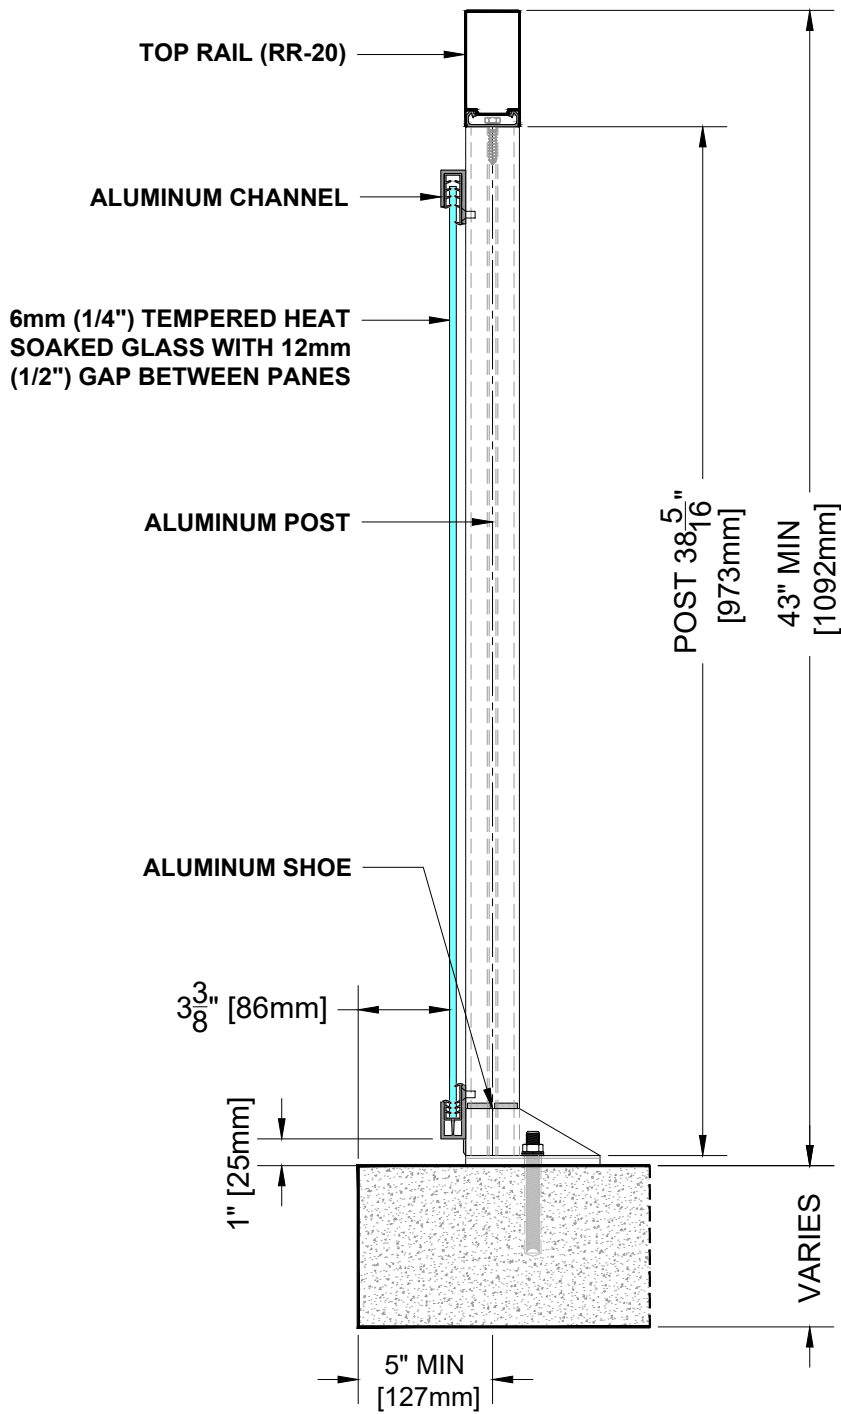

BALCONY RAILING SECTION

Notes:

1. Installation to be completed in accordance with manufacturer specifications.
2. Do not scale drawings.
3. Contractor notes: For product and company information visit Regalaluminum.com