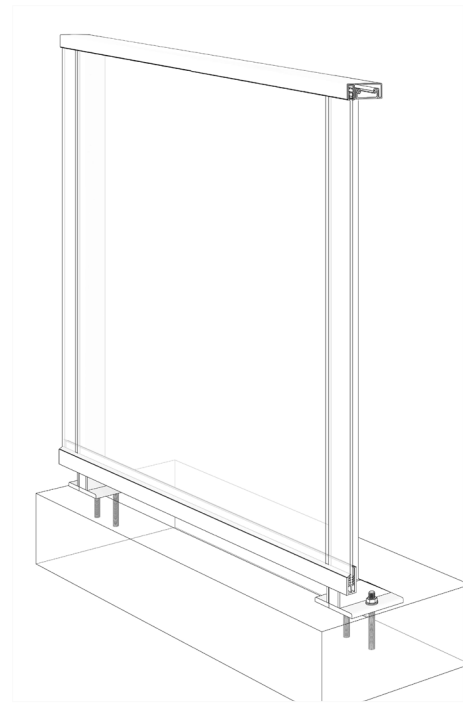

Notes:

1. Installation to be completed in accordance with manufacturer specifications.
2. Do not scale drawings.
3. Contractor notes: For product and company information visit Regalaluminum.com

GLASS RAILING RR-80 DETAIL

Manufacturer: Regal Aluminum Windows and Railings

Project: General

Regal Product Reference: RRF0309

Drawing Type: Category

Drawing reference: RRF0309

Date: 29/08/2020

REGAL

177 Drumlin Circle, Concord, ON L4K 3E7
T. 905-738-4375 • 1-800-732-3339

regalaluminum.com | sales@regalaluminum.com