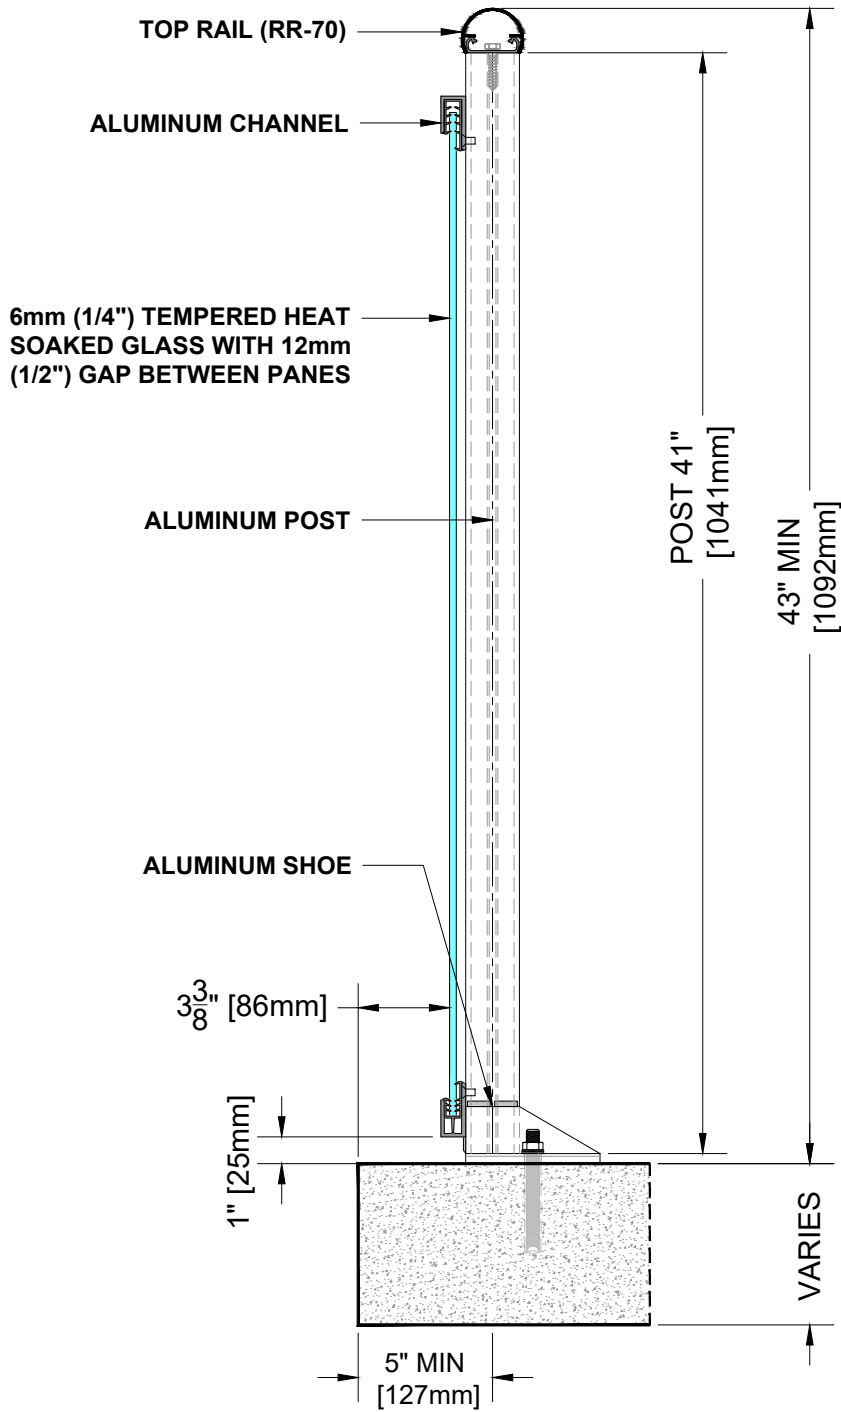

BALCONY RAILING SECTION