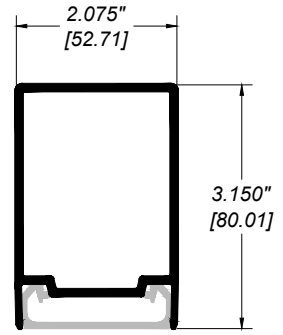

Notes:

1. Installation to be completed in accordance with manufacturer specifications.
2. Do not scale drawings.
3. Contractor notes: For product and company information visit Regalaluminum.com

GLASS RAILING RR-30 DETAIL

Manufacturer: Regal Aluminum Windows and Railings

Project: General

Regal Product Reference: RRF0306

Drawing Type: Category

Drawing reference: RRF0306

Date: 29/08/2020

REGAL

177 Drumlin Circle, Concord, ON L4K 3E7
T. 905-738-4375 • 1-800-732-3339

regalaluminum.com | sales@regalaluminum.com