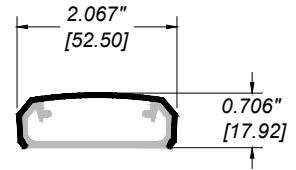

RR-40 TOP RAIL