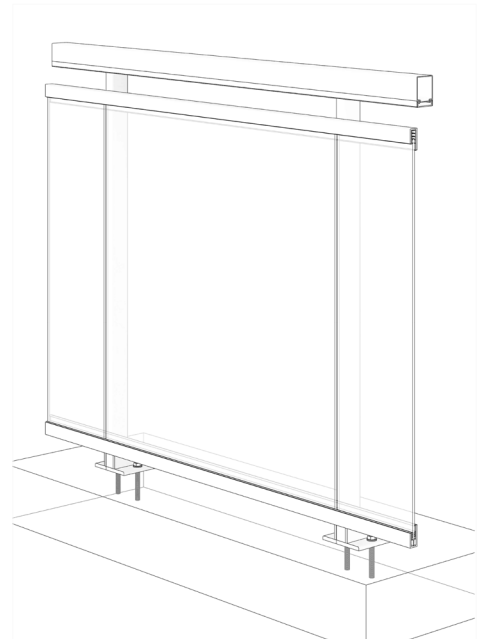

Notes:

1. Installation to be completed in accordance with manufacturer specifications.
2. Do not scale drawings.
3. Contractor notes: For product and company information visit Regalaluminum.com

GLASS RAILING RR-30 DETAIL

Manufacturer: Regal Aluminum Windows and Railings

Project: General

Regal Product Reference: RRF0306

Drawing Type: Category

Drawing reference: RRF0306

Date: 29/08/2020

REGAL

177 Drumlin Circle, Concord, ON L4K 3E7
T. 905-738-4375 • 1-800-732-3339

regalaluminum.com | sales@regalaluminum.com