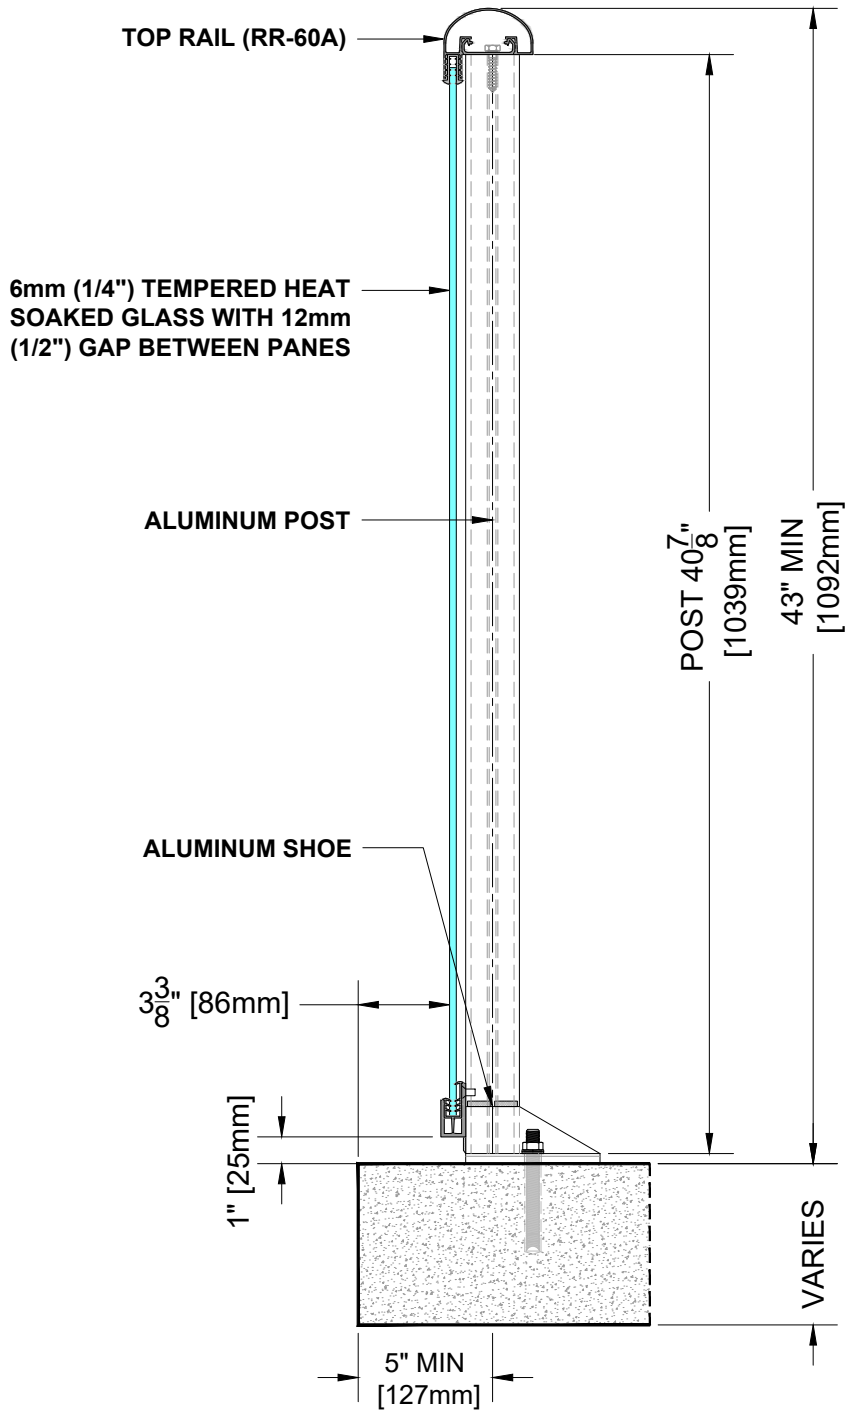

BALCONY RAILING SECTION