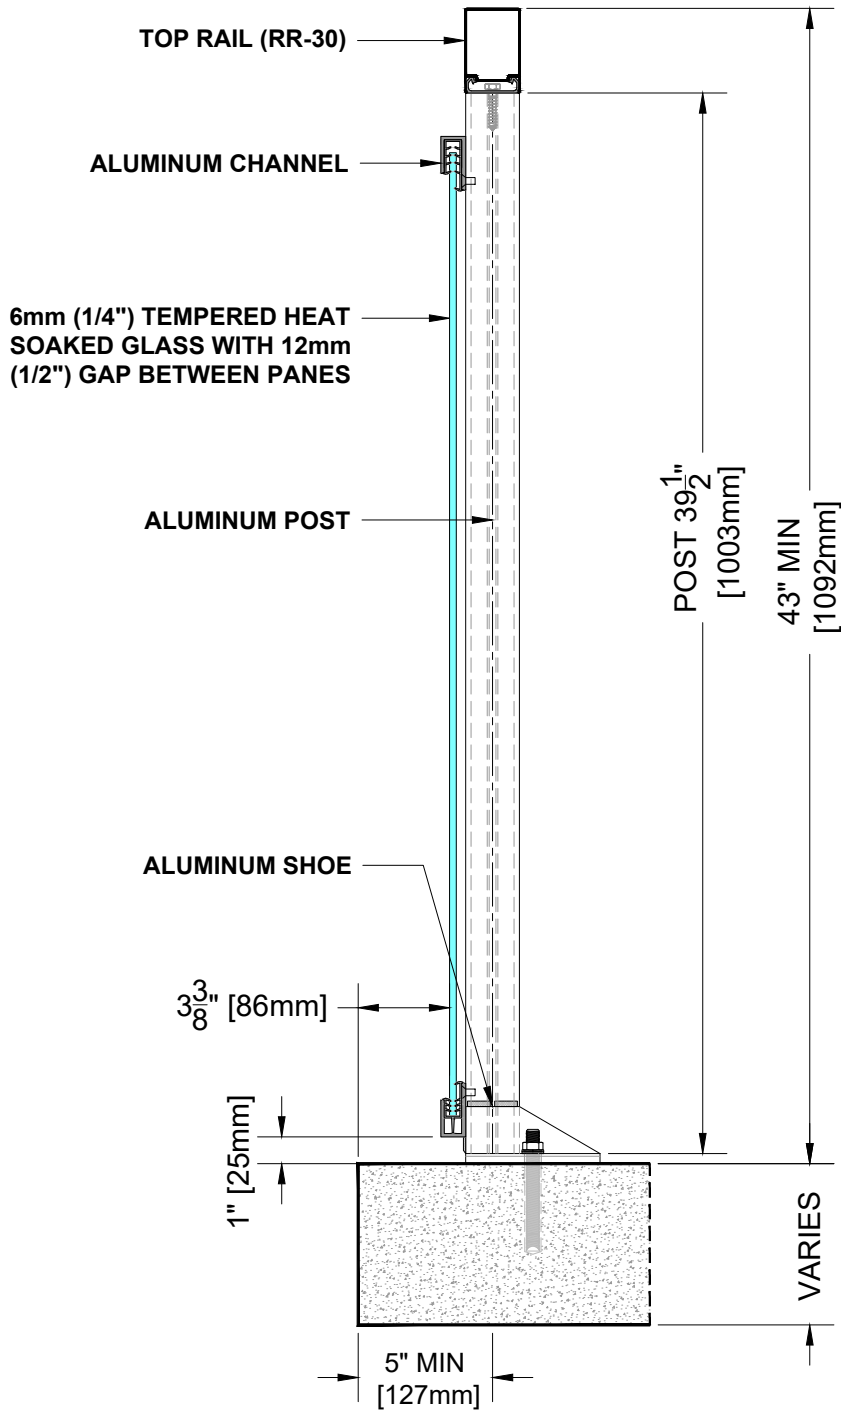

Notes:

1. Installation to be completed in accordance with manufacturer specifications.
2. Do not scale drawings.
3. Contractor notes: For product and company information visit Regalaluminum.com

GLASS RAILING RR-30 DETAIL

Manufacturer: Regal Aluminum Windows and Railings

Project: General

Regal Product Reference: RRF0306

Drawing Type: Category

Drawing reference: RRF0306

Date: 29/08/2020

REGAL

177 Drumlin Circle, Concord, ON L4K 3E7
T. 905-738-4375 • 1-800-732-3339

regalaluminum.com | sales@regalaluminum.com