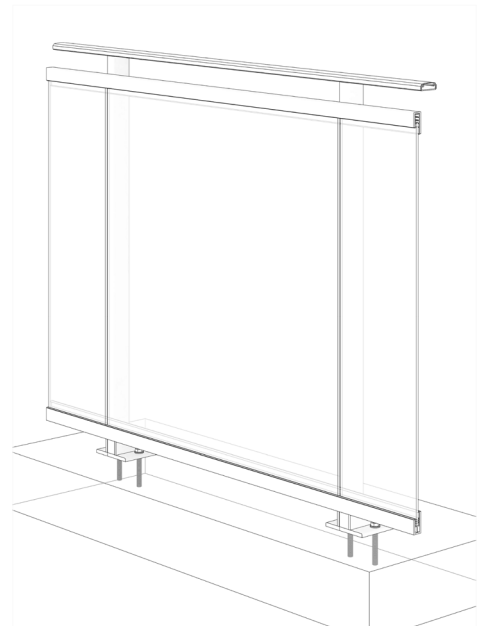

Notes:

1. Installation to be completed in accordance with manufacturer specifications.
2. Do not scale drawings.
3. Contractor notes: For product and company information visit Regalaluminum.com

GLASS RAILING RR-40 DETAIL

Manufacturer: Regal Aluminum Windows and Railings

Project: General

Regal Product Reference: RRF0303

Drawing Type: Category

Drawing reference: RRF0303

Date: 29/08/2020

REGAL

177 Drumlin Circle, Concord, ON L4K 3E7
T. 905-738-4375 • 1-800-732-3339

regalaluminum.com | sales@regalaluminum.com