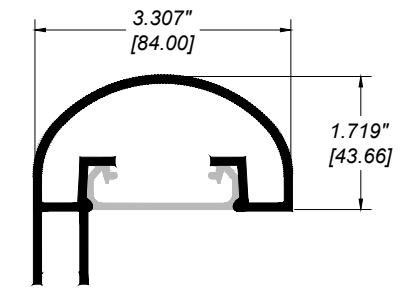

RR-60A TOP RAIL