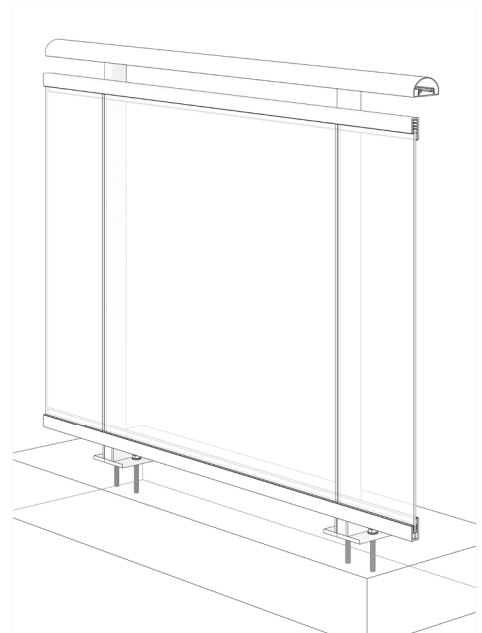

177 Drumlin Circle, Concord, ON L4K 3E7
 T. 905-738-4375 • 1-800-732-3339

regalaluminum.com | sales@regalaluminum.com

BALCONY RAILING SECTION

RR-60 TOP RAIL

Notes:

1. Installation to be completed in accordance with manufacturer specifications.
2. Do not scale drawings.
3. Contractor notes: For product and company information visit Regalaluminum.com