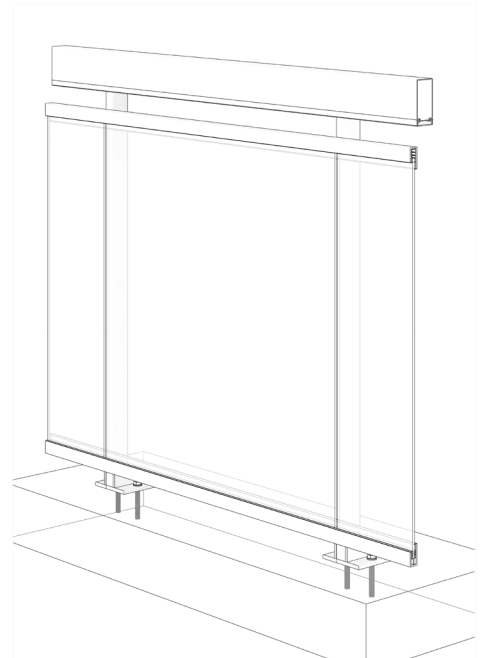

GLASS RAILING RR-20 DETAIL

Manufacturer: Regal Aluminum Windows and Railings

Project: General

Regal Product Reference: RRF0305

Drawing Type: Category

Drawing reference: RRF0305

Date: 29/08/2020

177 Drumlin Circle, Concord, ON L4K 3E7
T. 905-738-4375 • 1-800-732-3339

regalaluminum.com | sales@regalaluminum.com