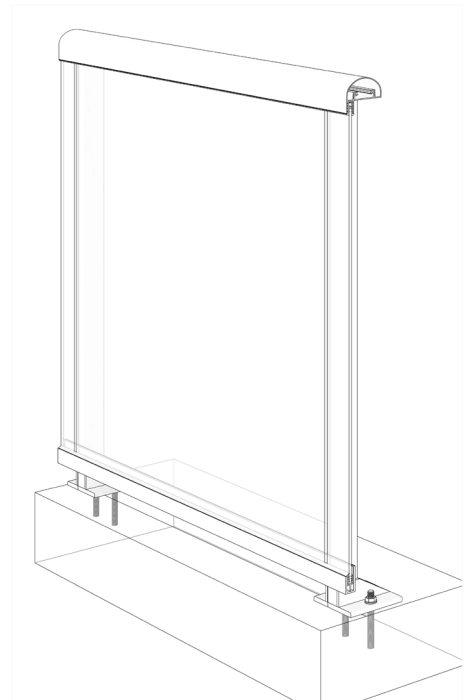

Notes:

1. Installation to be completed in accordance with manufacturer specifications.
2. Do not scale drawings.
3. Contractor notes: For product and company information visit Regalaluminum.com

GLASS RAILING RR-60A DETAIL

Manufacturer: Regal Aluminum Windows and Railings

Project: General

Regal Product Reference: RRF0302

Drawing Type: Category

Drawing reference: RRF0302

Date: 29/08/2020

REGAL

177 Drumlin Circle, Concord, ON L4K 3E7
T. 905-738-4375 • 1-800-732-3339

regalaluminum.com | sales@regalaluminum.com