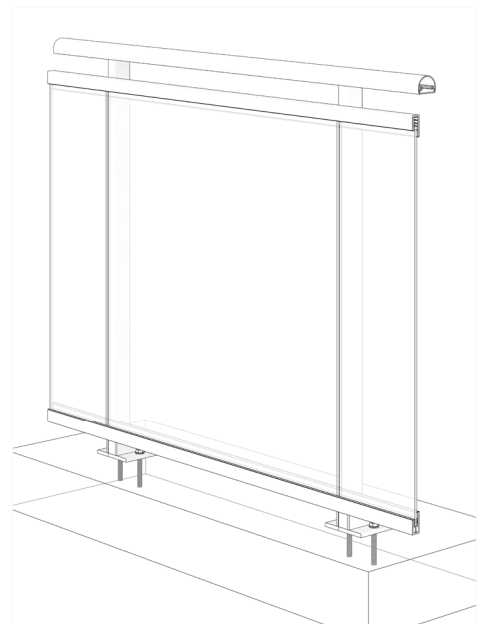

Notes:

1. Installation to be completed in accordance with manufacturer specifications.
2. Do not scale drawings.
3. Contractor notes: For product and company information visit Regalaluminum.com

GLASS RAILING RR-70 DETAIL

Manufacturer: Regal Aluminum Windows and Railings	
Project: General	
Regal Product Reference: RRF0307	Drawing Type: Category
Drawing reference: RRF0307	Date: 29/08/2020

177 Drumlin Circle, Concord, ON L4K 3E7
T. 905-738-4375 • 1-800-732-3339
regalaluminum.com | sales@regalaluminum.com