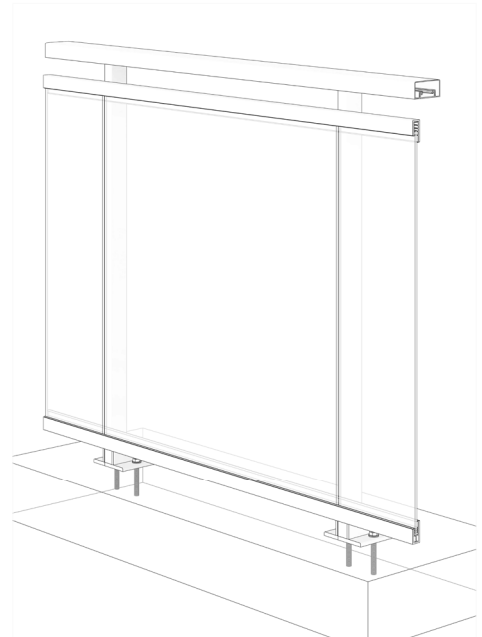

RR-10 TOP RAIL

BALCONY RAILING SECTION

Notes:

1. Installation to be completed in accordance with manufacturer specifications.
2. Do not scale drawings.
3. Contractor notes: For product and company information visit Regalaluminum.com

GLASS RAILING RR-10 DETAIL

Manufacturer: Regal Aluminum Windows and Railings

Project: General

Regal Product Reference: RRF0304

Drawing Type: Category

Drawing reference: RRF0304

Date: 29/08/2020

REGAL