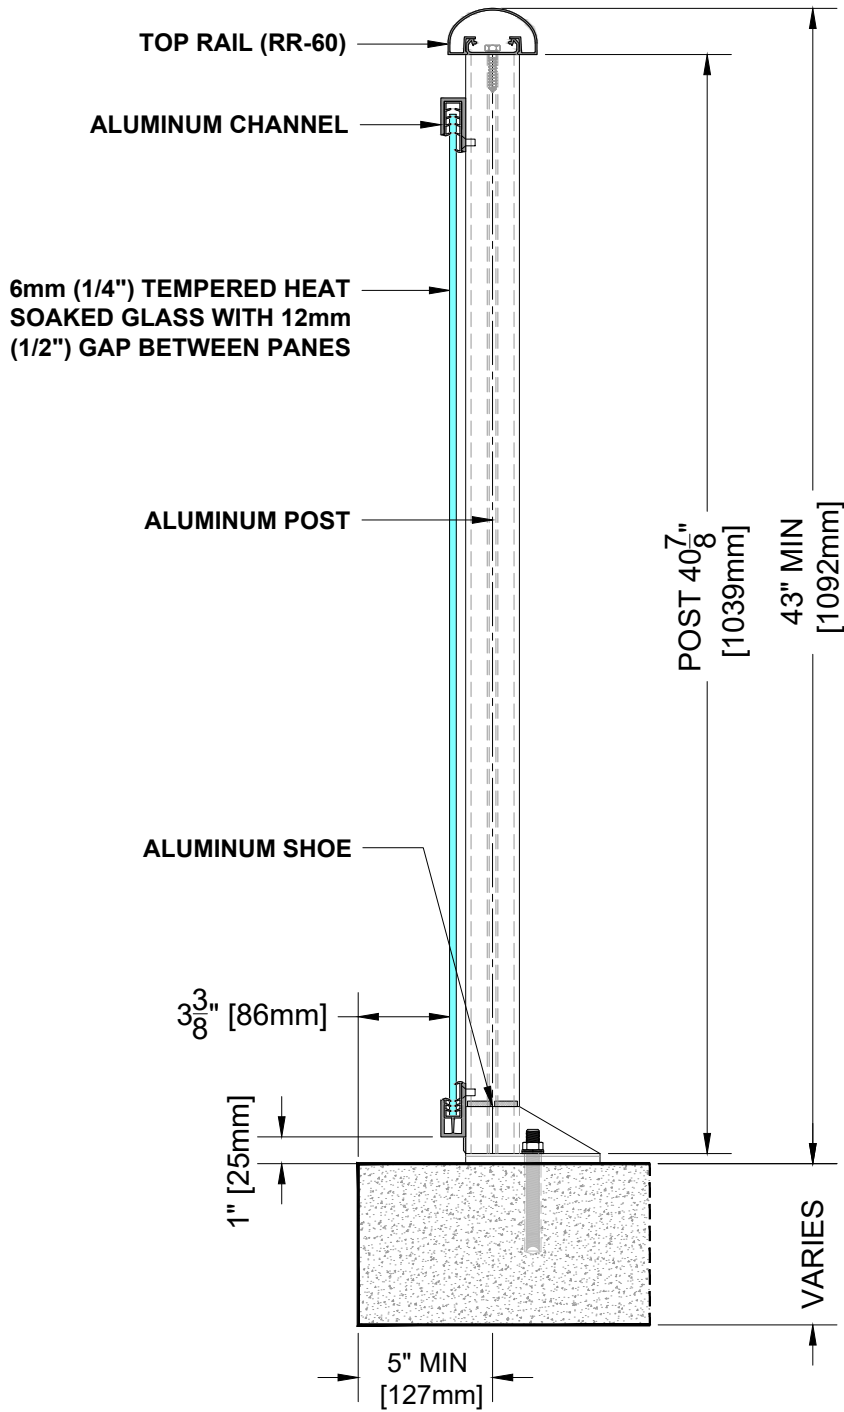

BALCONY RAILING SECTION