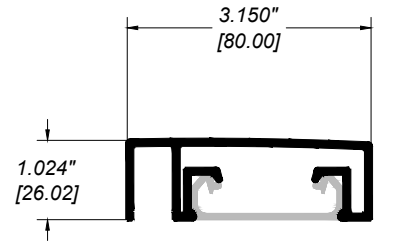

RR-80 TOP RAIL