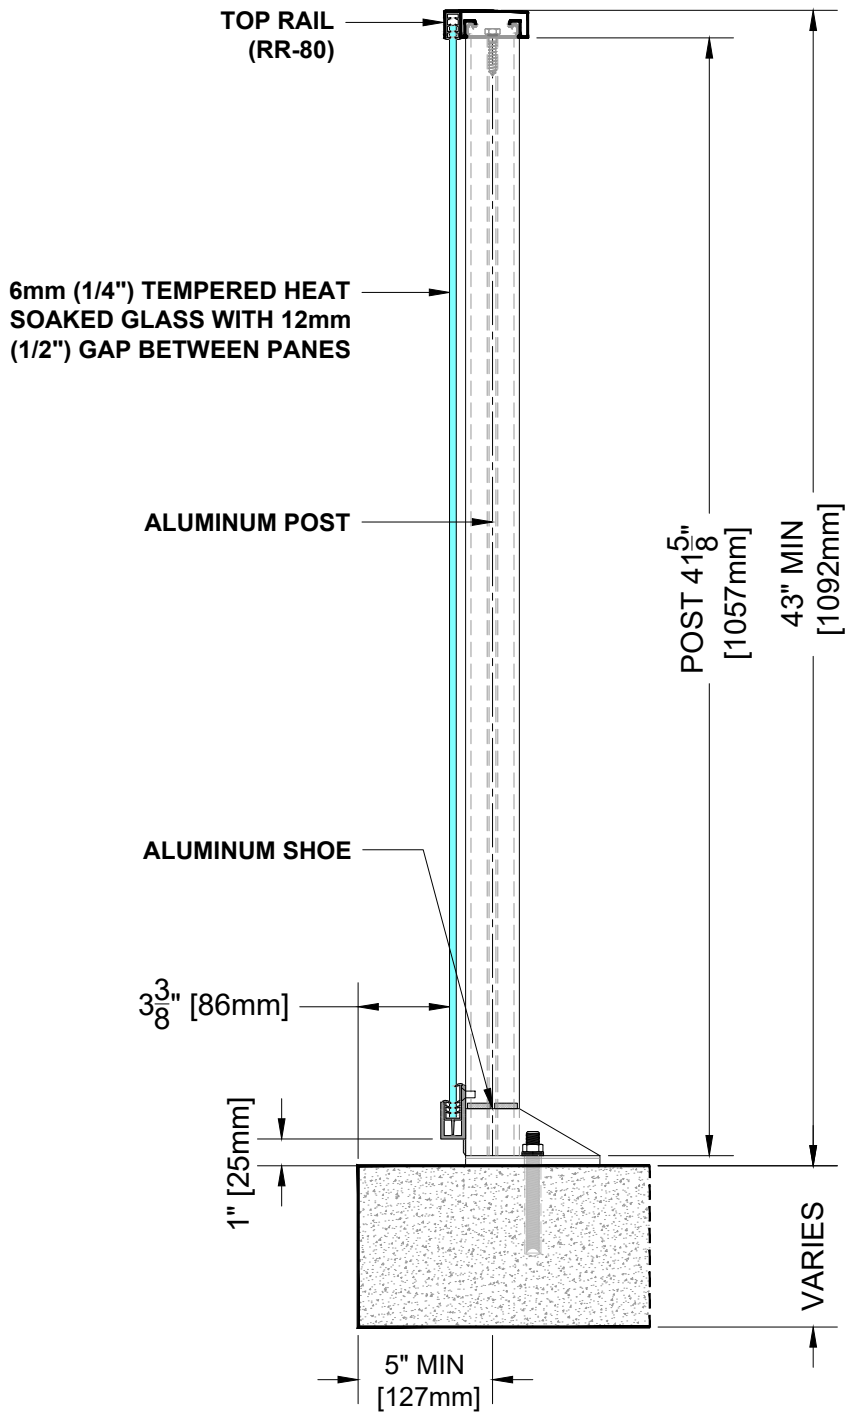

BALCONY RAILING SECTION