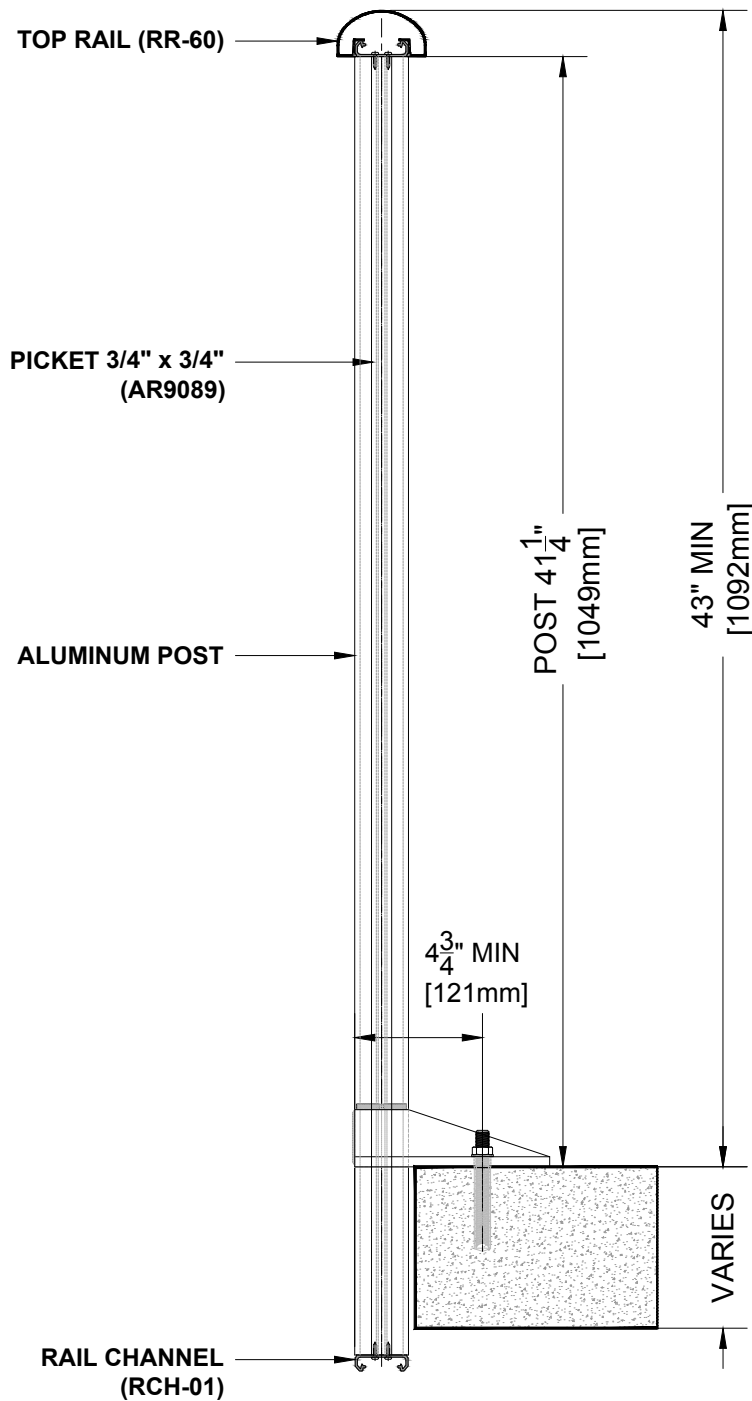

BALCONY RAILING SECTION

Notes:

1. Installation to be completed in accordance with manufacturer specifications.
2. Do not scale drawings.
3. Contractor notes: For product and company information visit Regalaluminum.com

PICKET RAILING RR-60 DETAIL

Manufacturer: Regal Aluminum Windows and Railings

Project: General

Regal Product Reference: RRPR0701

Drawing Type: Category

Drawing reference: RRPR0701

Date: 29/08/2020

REGAL

177 Drumlin Circle, Concord, ON L4K 3E7
T. 905-738-4375 • 1-800-732-3339

regalaluminum.com | sales@regalaluminum.com