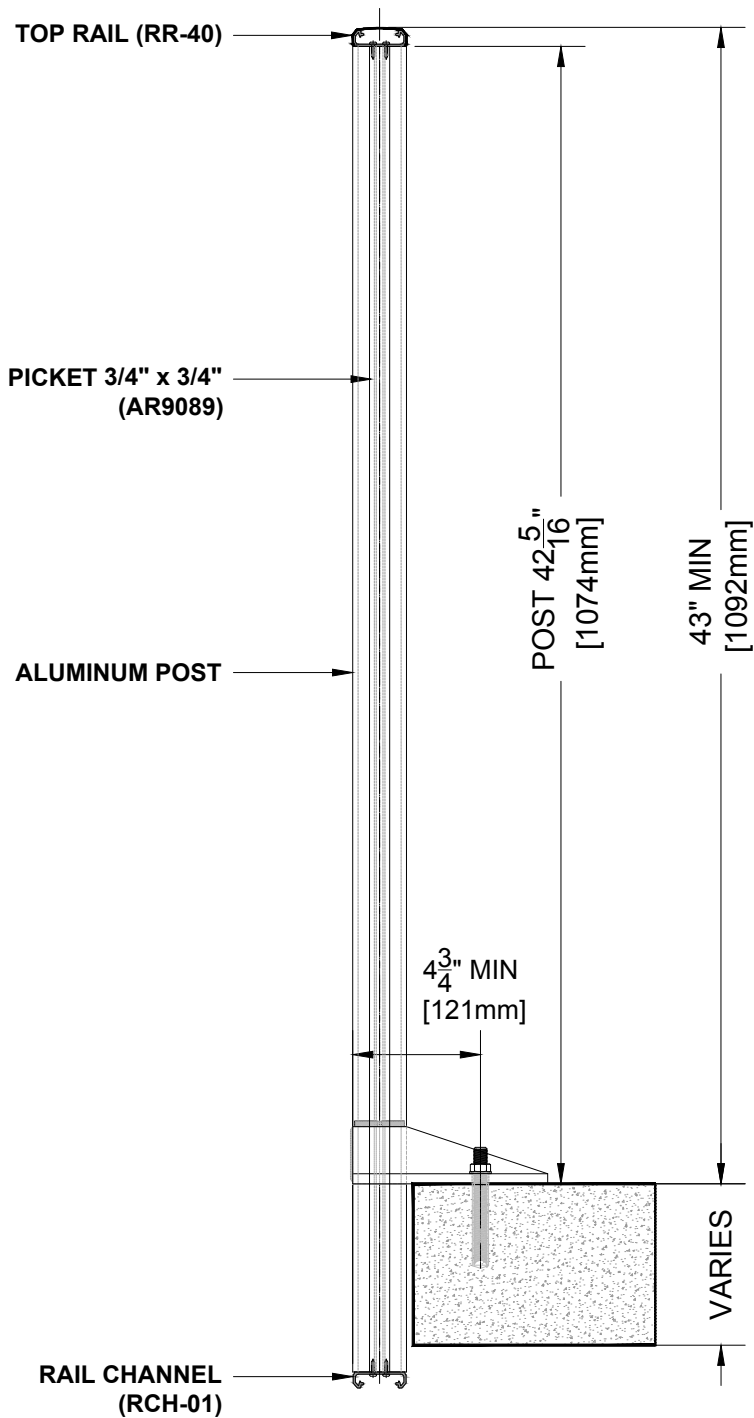

BALCONY RAILING SECTION

Notes:

1. Installation to be completed in accordance with manufacturer specifications.
2. Do not scale drawings.
3. Contractor notes: For product and company information visit Regalaluminum.com

PICKET RAILING RR-40 DETAIL

Manufacturer: Regal Aluminum Windows and Railings

Project: General

Regal Product Reference: RRPR0702

Drawing Type: Category

Drawing reference: RRPR0702

Date: 29/08/2020

REGAL

177 Drumlin Circle, Concord, ON L4K 3E7
T. 905-738-4375 • 1-800-732-3339

regalaluminum.com | sales@regalaluminum.com