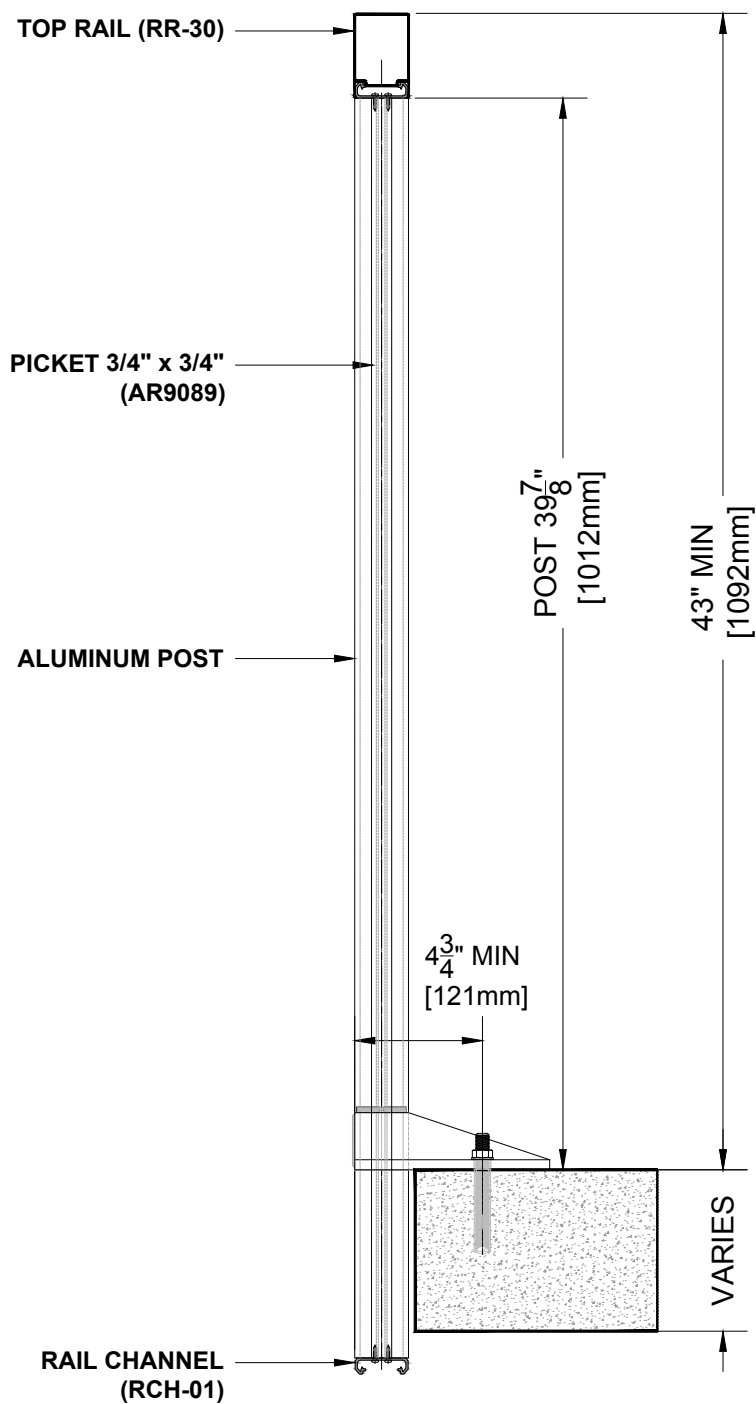

BALCONY RAILING SECTION

Notes:

1. Installation to be completed in accordance with manufacturer specifications.
2. Do not scale drawings.
3. Contractor notes: For product and company information visit Regalaluminum.com

PICKET RAILING RR-30 DETAIL

Manufacturer: Regal Aluminum Windows and Railings

Project: General

Regal Product Reference: RRPR0705

Drawing Type: Category

Drawing reference: RRPR0705

Date: 29/08/2020

REGAL

177 Drumlin Circle, Concord, ON L4K 3E7
T. 905-738-4375 • 1-800-732-3339

regalaluminum.com | sales@regalaluminum.com