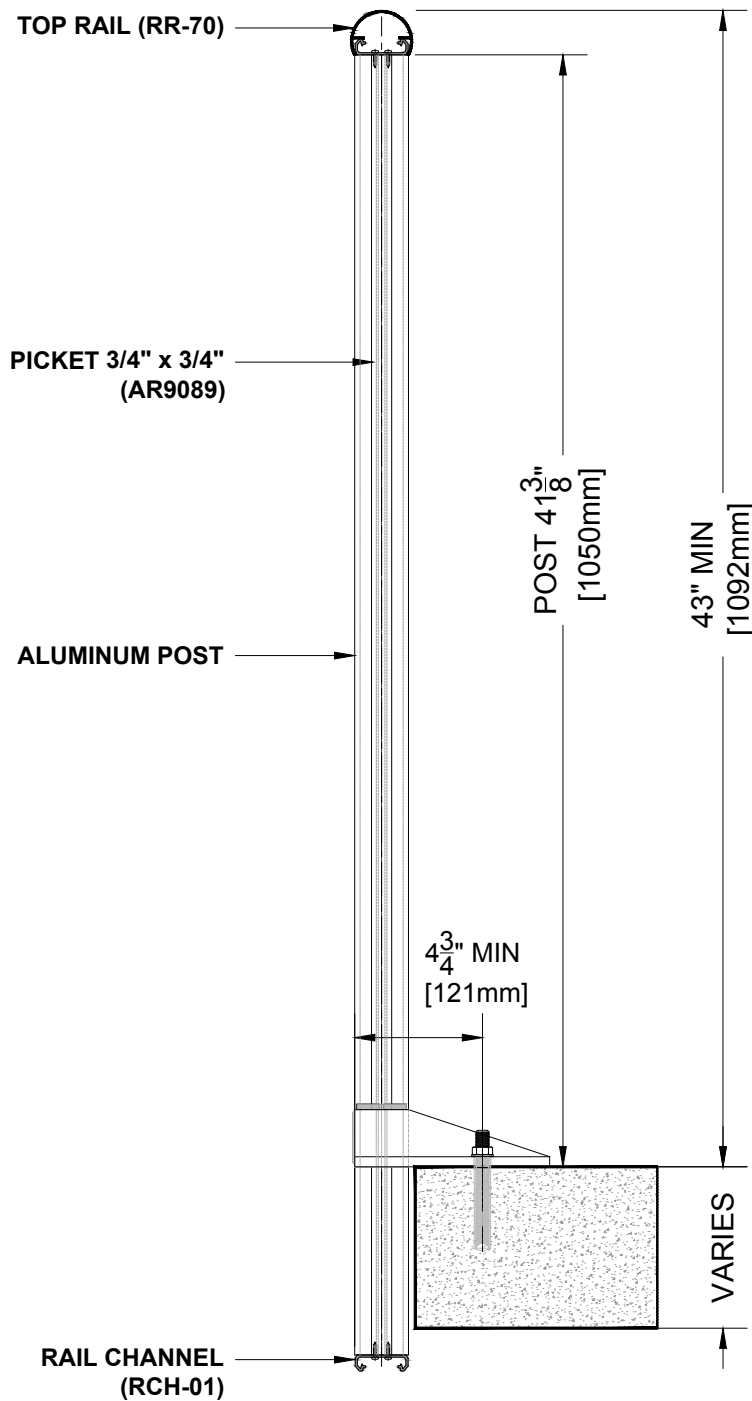

BALCONY RAILING SECTION

Notes:

1. Installation to be completed in accordance with manufacturer specifications.
2. Do not scale drawings.
3. Contractor notes: For product and company information visit Regalaluminum.com

PICKET RAILING RR-70 DETAIL

Manufacturer: Regal Aluminum Windows and Railings

Project: General

Regal Product Reference: RRPR0706

Drawing Type: Category

Drawing reference: RRPR0706

Date: 29/08/2020

REGAL

177 Drumlin Circle, Concord, ON L4K 3E7
T. 905-738-4375 • 1-800-732-3339

regalaluminum.com | sales@regalaluminum.com