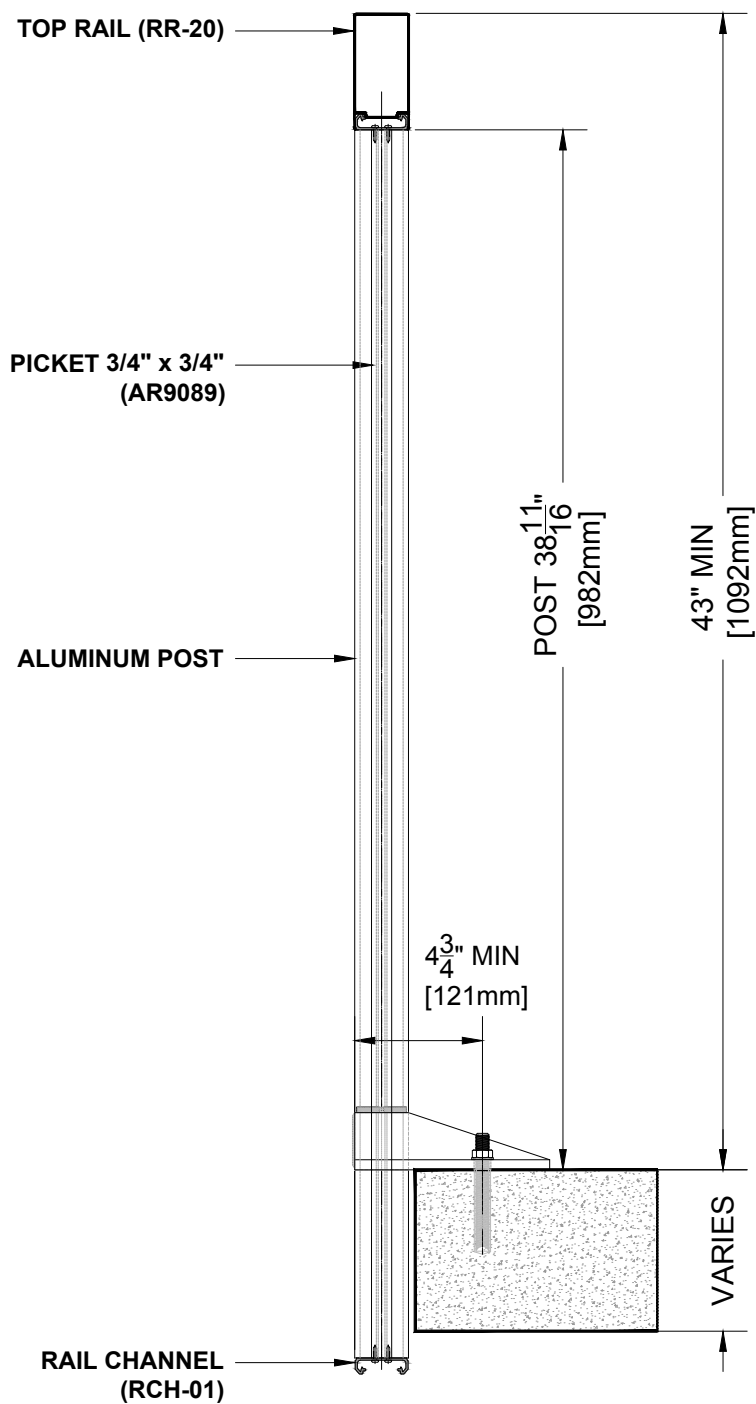

BALCONY RAILING SECTION

Notes:

1. Installation to be completed in accordance with manufacturer specifications.
2. Do not scale drawings.
3. Contractor notes: For product and company information visit Regalaluminum.com

PICKET RAILING RR-20 DETAIL

Manufacturer: Regal Aluminum Windows and Railings

Project: General

Regal Product Reference: RRPR0704

Drawing Type: Category

Drawing reference: RRPR0704

Date: 29/08/2020

REGAL

177 Drumlin Circle, Concord, ON L4K 3E7
T. 905-738-4375 • 1-800-732-3339

regalaluminum.com | sales@regalaluminum.com