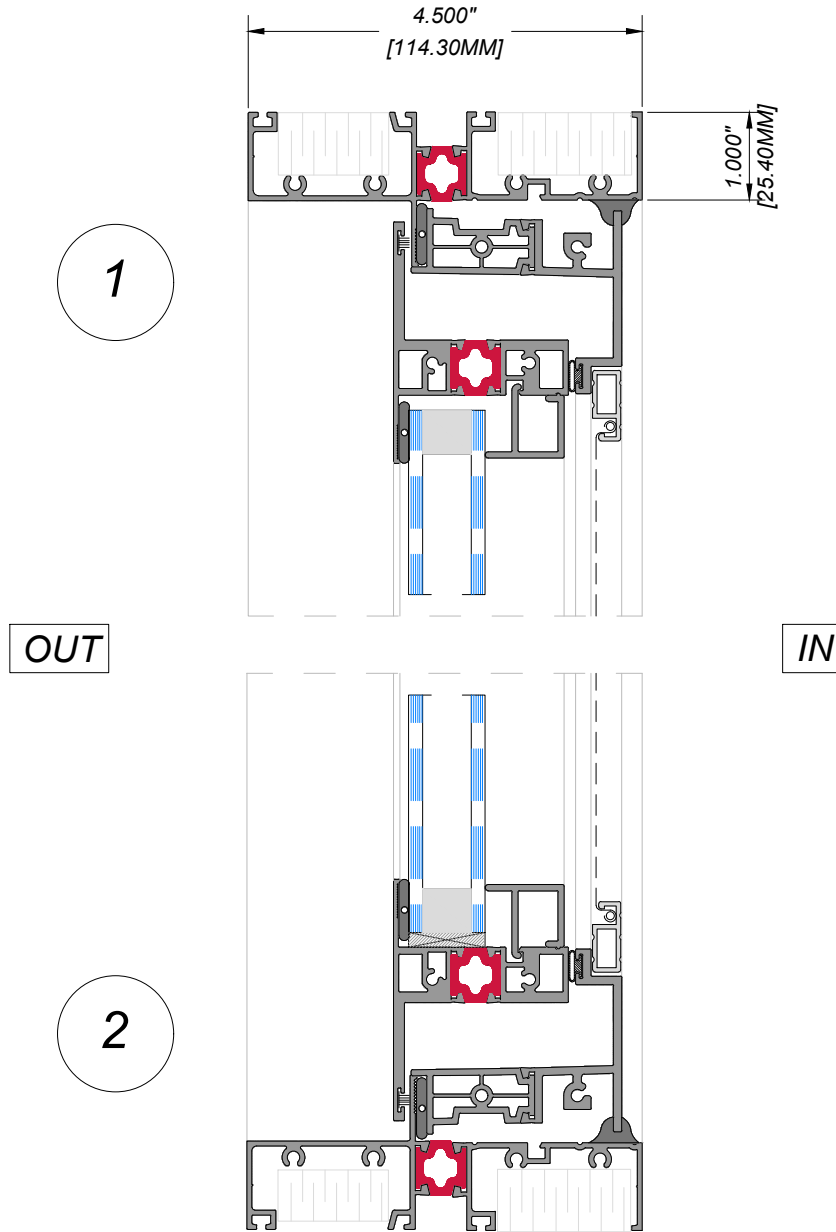

6" OUT-SWING CASEMENT WINDOW

OUTSIDE ELEVATION

6" OUT-SWING CASEMENT WINDOW

Manufacturer: Regal Aluminum Windows and Railings

Series: AW-6000

Name: AW-6000 6 "CASEMENT LH & RH"

Drawing reference: 01

Project: REGAL AW

VERTICAL
SECTION

6" OUT-SWING CASEMENT WINDOW

Manufacturer: Regal Aluminum Windows and Railings

Series: AW-6000

Name: AW-6000 6 "CASEMENT LH & RH"

Drawing reference: 02

Project: REGAL AW

Drawing Type: Category