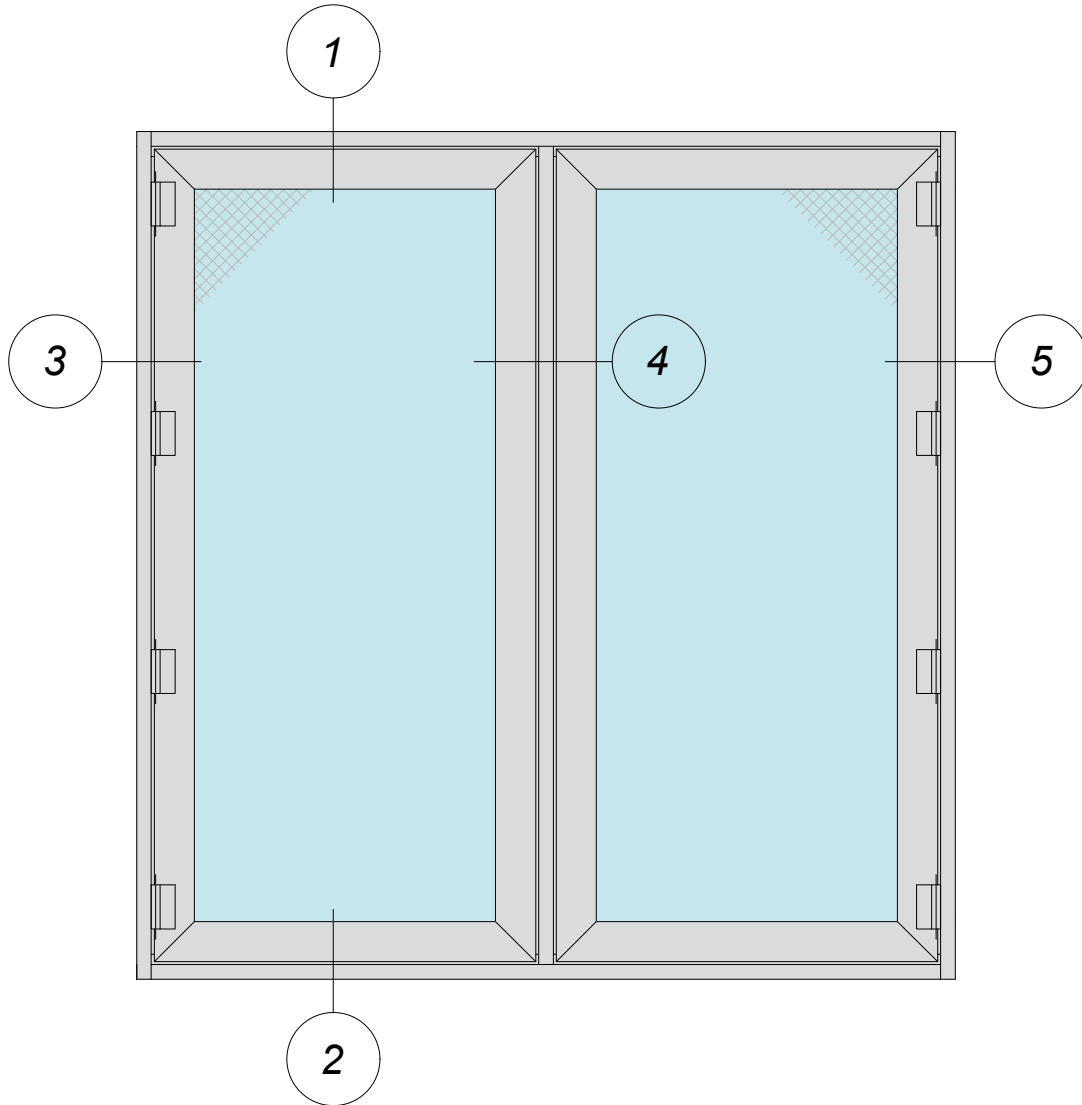

6" OUT-SWING CASEMENT WINDOW

OUTSIDE ELEVATION

6" OUT-SWING CASEMENT WINDOW

Manufacturer: Regal Aluminum Windows and Railings

Series: AW-6000

Name: AW-6000 6 "CASEMENT LH & RH"

Drawing reference: 01

Project: REGAL AW

VERTICAL
SECTION

6" OUT-SWING CASEMENT WINDOW

Manufacturer: Regal Aluminum Windows and Railings

Series: AW-6000

Name: AW-6000 6 "CASEMENT LH & RH"

Drawing reference: 02

Project: REGAL AW

Drawing Type: Category