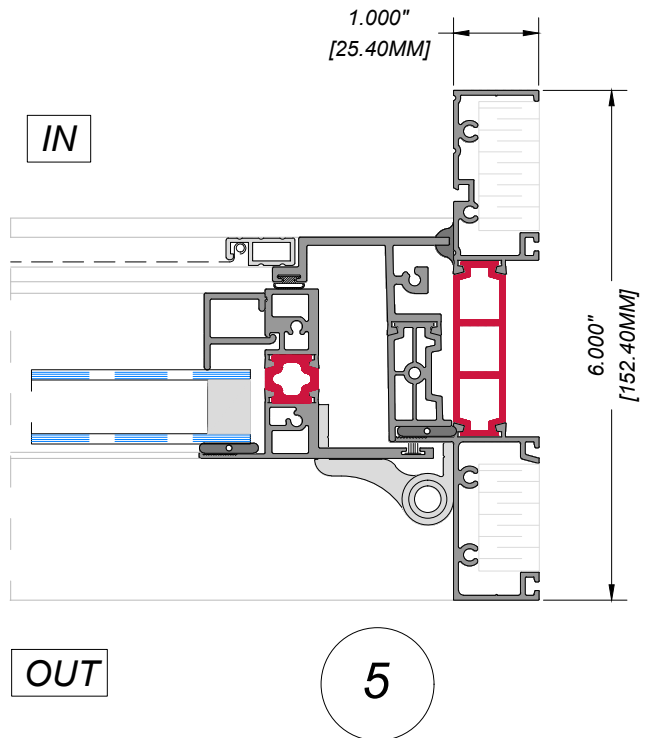

6" OUT-SWING CASEMENT WINDOW

OUTSIDE ELEVATION

6" OUT-SWING CASEMENT WINDOW

Manufacturer: Regal Aluminum Windows and Railings

Series: AW-6000

Name: AW-6000 6 "CASEMENT LH & RH"

Drawing reference: 01

Project: REGAL AW

VERTICAL
SECTION

6" OUT-SWING CASEMENT WINDOW

Manufacturer: Regal Aluminum Windows and Railings

Series: AW-6000

Name: AW-6000 6 "CASEMENT LH & RH"

Drawing reference: 02

Project: REGAL AW

Drawing Type: Category

6" OUT-SWING CASEMENT WINDOW

Manufacturer: Regal Aluminum Windows and Railings

Series: AW-6000

Name: AW-6000 6 "CASEMENT LH & RH"

Drawing reference: 03

Project: REGAL AW

Drawing Type: Category

Date: 26/11/2020