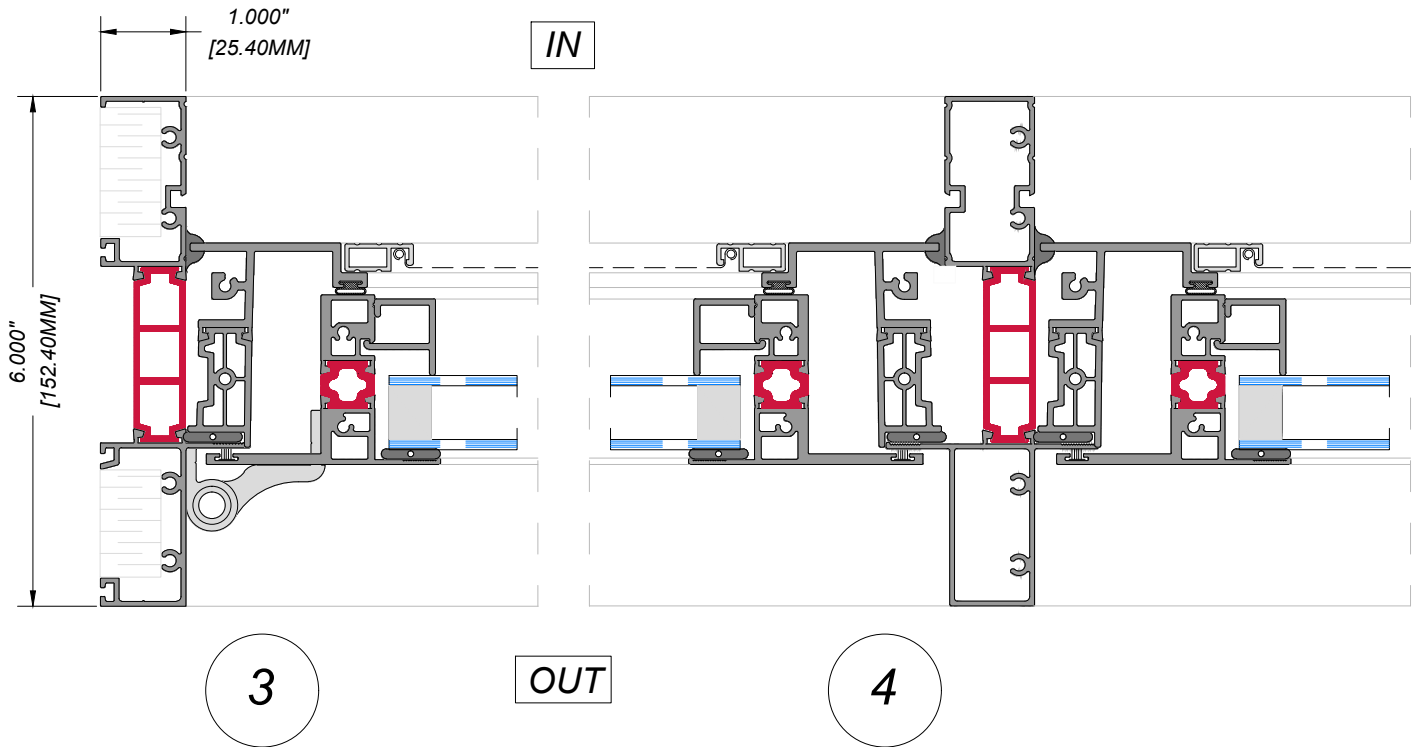

6" OUT-SWING CASEMENT WINDOW

Manufacturer: Regal Aluminum Windows and Railings

Series: AW-6000

Name: AW-6000 6 "CASEMENT LH & RH"

Drawing reference: 03

Project: REGAL AW

Drawing Type: Category

Date: 26/11/2020