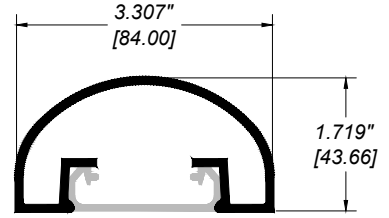

RR-60 TOP RAIL