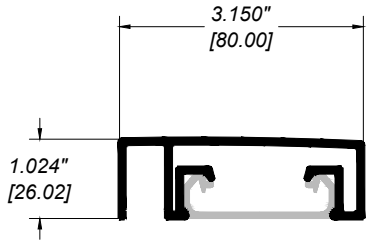

RR-80 TOP RAIL