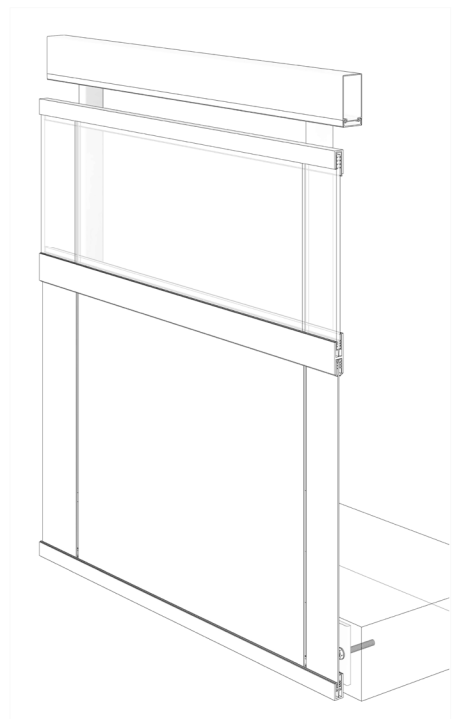

Notes:

1. Installation to be completed in accordance with manufacturer specifications.
2. Do not scale drawings.
3. Contractor notes: For product and company information visit Regalaluminum.com

GLASS and PANEL RAILING RR-20 DETAIL

Manufacturer: Regal Aluminum Windows and Railings	
Project: General	
Regal Product Reference: RRG0205	Drawing Type: Category
Drawing reference: RRG0205	Date: 29/08/2020

177 Drumlin Circle, Concord, ON L4K 3E7
T. 905-738-4375 • 1-800-732-3339
regalaluminum.com | sales@regalaluminum.com