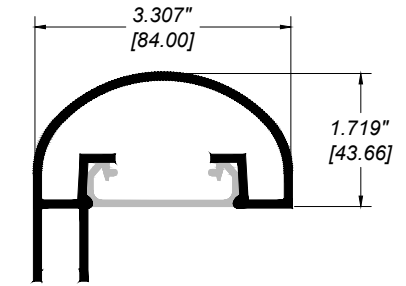

RR-60A TOP RAIL