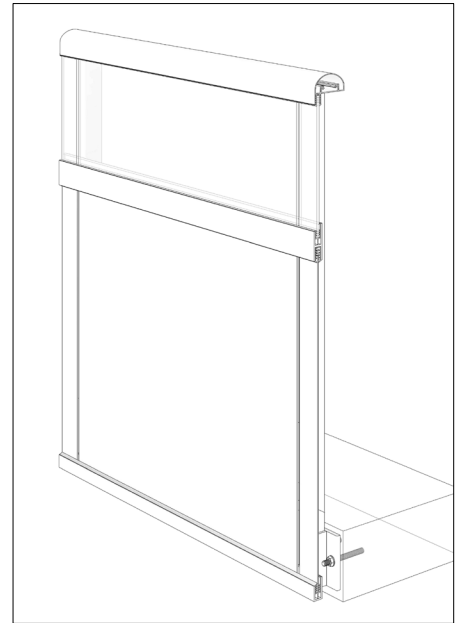

Notes:

1. Installation to be completed in accordance with manufacturer specifications.
2. Do not scale drawings.
3. Contractor notes: For product and company information visit Regalaluminum.com

GLASS and PANEL RAILING RR-60A DETAIL

Manufacturer: Regal Aluminum Windows and Railings

Project: General

Regal Product Reference: RRG0202

Drawing Type: Category

Drawing reference: RRG0202

Date: 29/08/2020

REGAL

177 Drumlin Circle, Concord, ON L4K 3E7
T. 905-738-4375 • 1-800-732-3339

regalaluminum.com | sales@regalaluminum.com