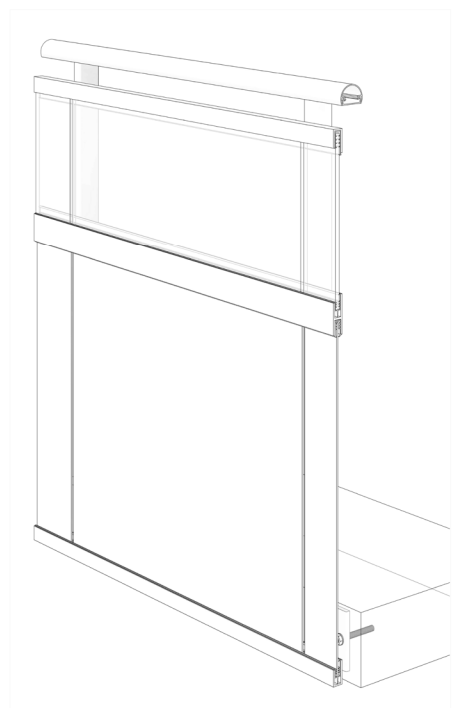

Notes:

1. Installation to be completed in accordance with manufacturer specifications.
2. Do not scale drawings.
3. Contractor notes: For product and company information visit Regalaluminum.com

GLASS and PANEL RAILING RR-70 DETAIL

Manufacturer: Regal Aluminum Windows and Railings	
Project: General	
Regal Product Reference: RRG0207	Drawing Type: Category
Drawing reference: RRG0207	Date: 29/08/2020

177 Drumlin Circle, Concord, ON L4K 3E7
T. 905-738-4375 • 1-800-732-3339
regalaluminum.com | sales@regalaluminum.com