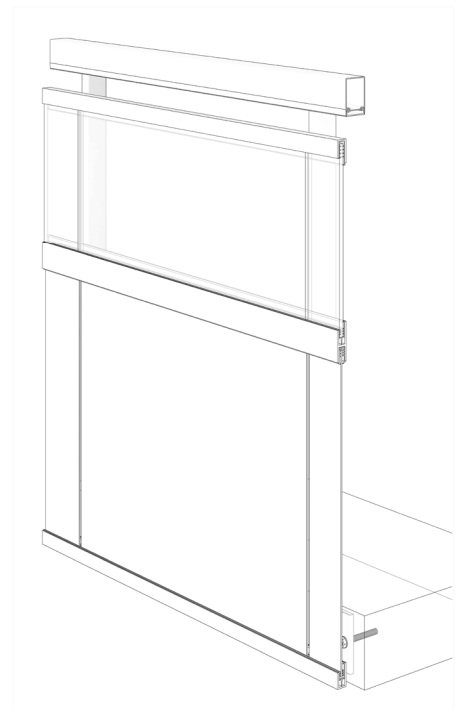

Notes:

1. Installation to be completed in accordance with manufacturer specifications.
2. Do not scale drawings.
3. Contractor notes: For product and company information visit Regalaluminum.com

GLASS and PANEL RAILING RR-30 DETAIL

Manufacturer: Regal Aluminum Windows and Railings

Project: General

Regal Product Reference: RRG0206

Drawing Type: Category

Drawing reference: RRG0206

Date: 29/08/2020

REGAL

177 Drumlin Circle, Concord, ON L4K 3E7
T. 905-738-4375 • 1-800-732-3339

regalaluminum.com | sales@regalaluminum.com