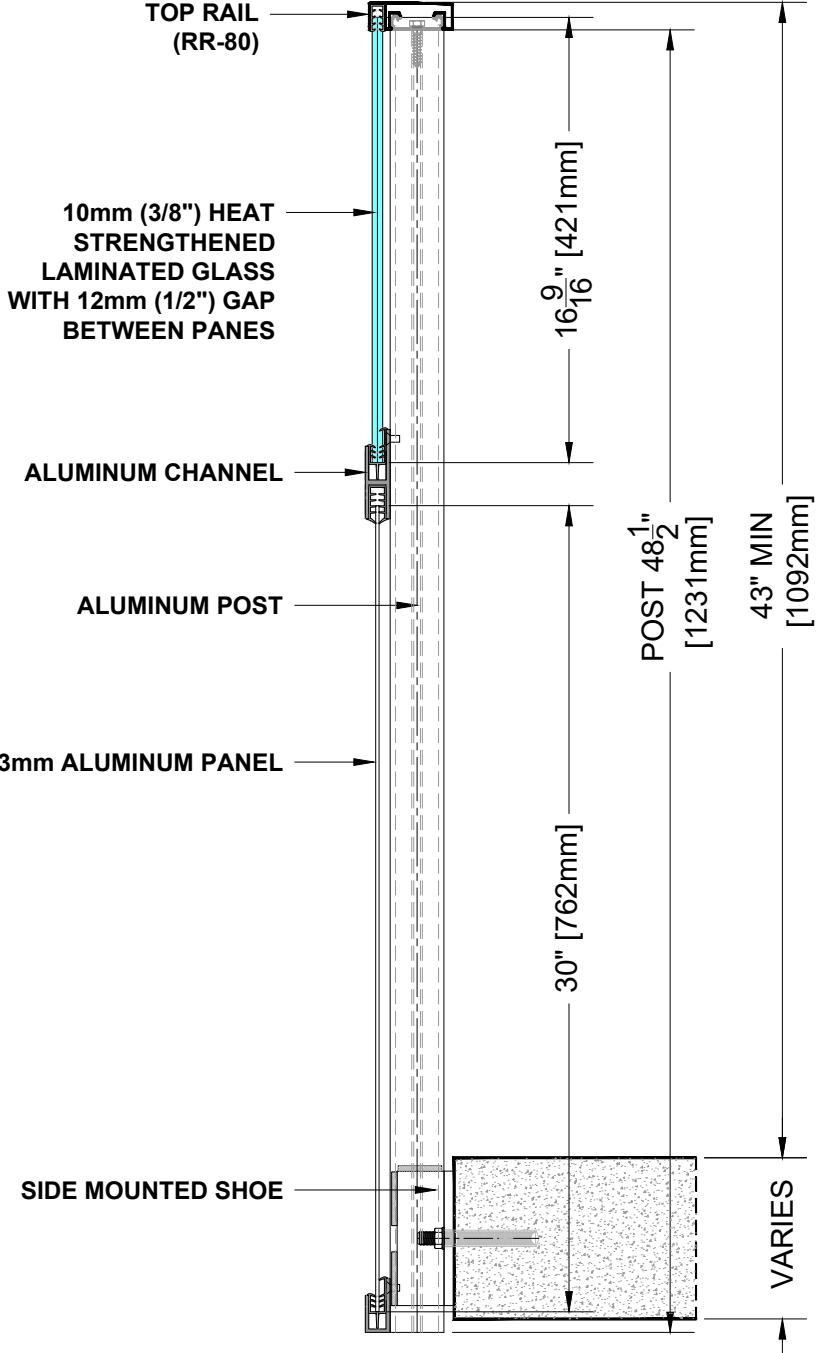

BALCONY RAILING SECTION