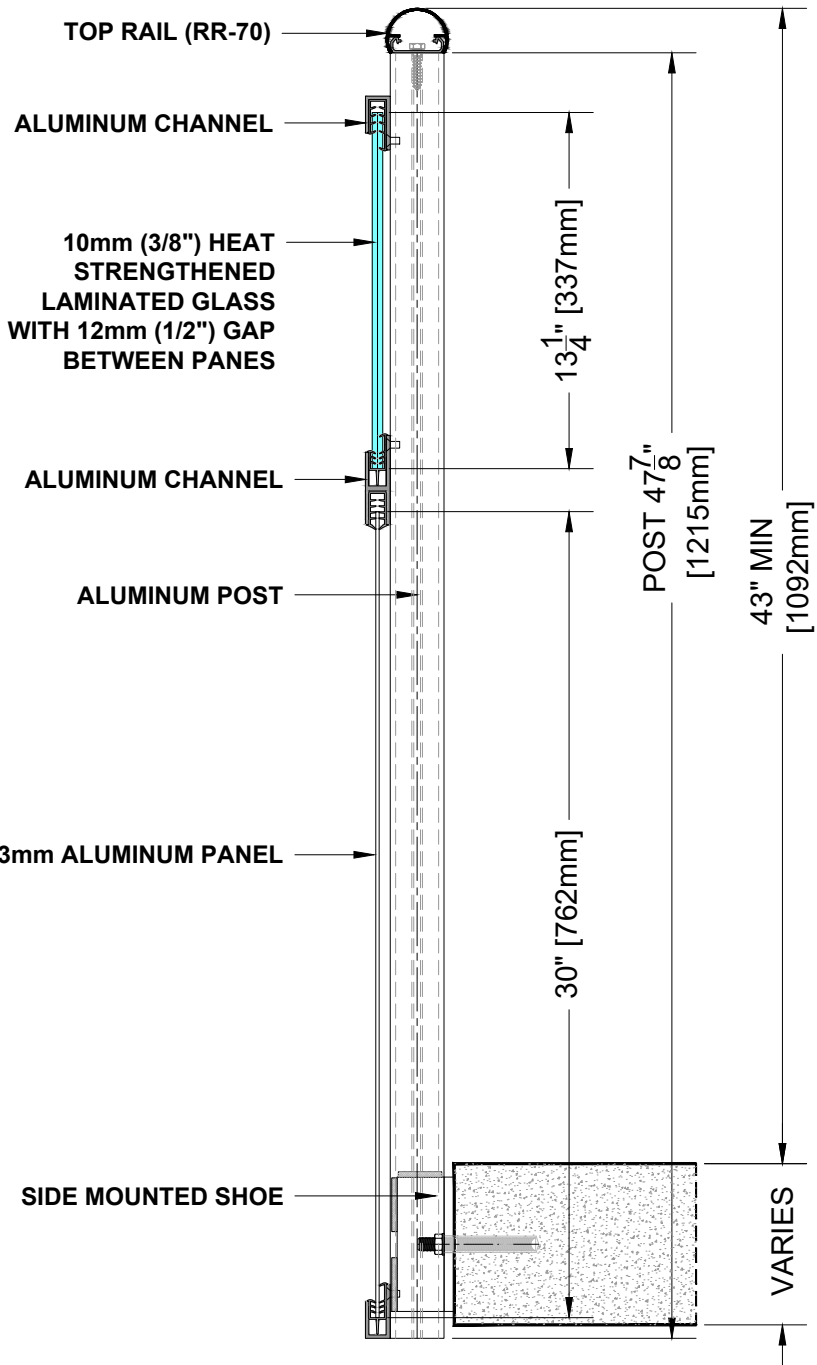

BALCONY RAILING SECTION