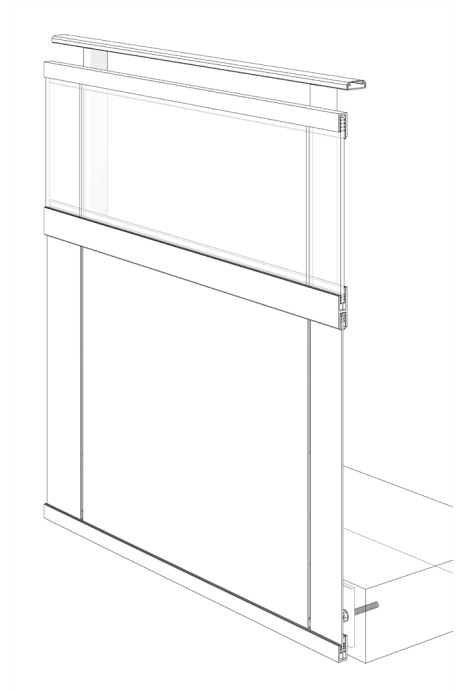

Notes:

1. Installation to be completed in accordance with manufacturer specifications.
2. Do not scale drawings.
3. Contractor notes: For product and company information visit Regalaluminum.com

GLASS and PANEL RAILING RR-40 DETAIL

Manufacturer: Regal Aluminum Windows and Railings

Project: General

Regal Product Reference: RRG0203

Drawing Type: Category

Drawing reference: RRG0203

Date: 29/08/2020

REGAL

177 Drumlin Circle, Concord, ON L4K 3E7
T. 905-738-4375 • 1-800-732-3339

regalaluminum.com | sales@regalaluminum.com