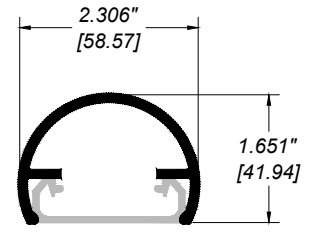

RR-70 TOP RAIL