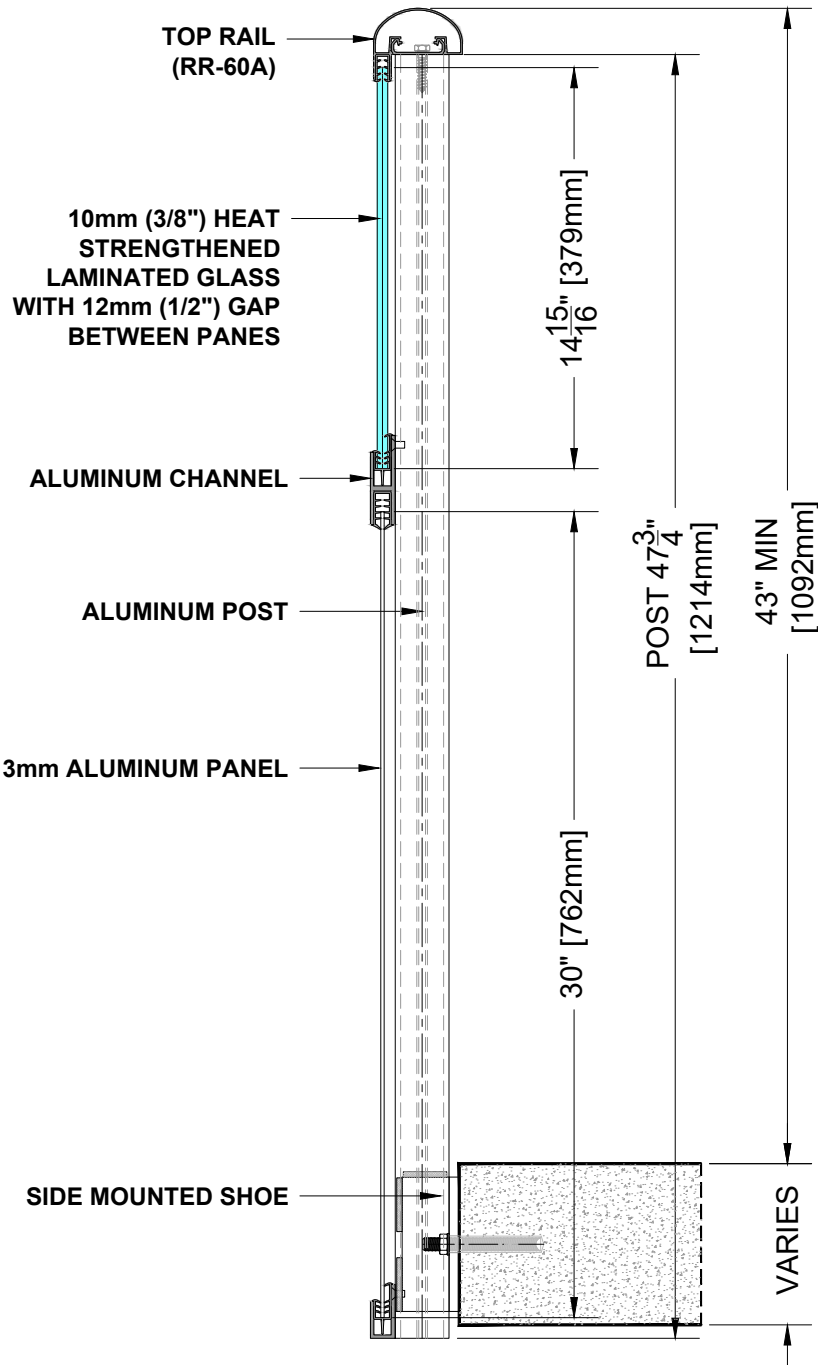

BALCONY RAILING SECTION