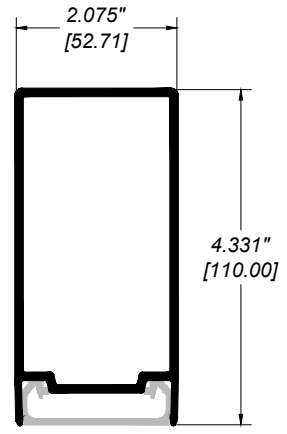

RR-20 TOP RAIL