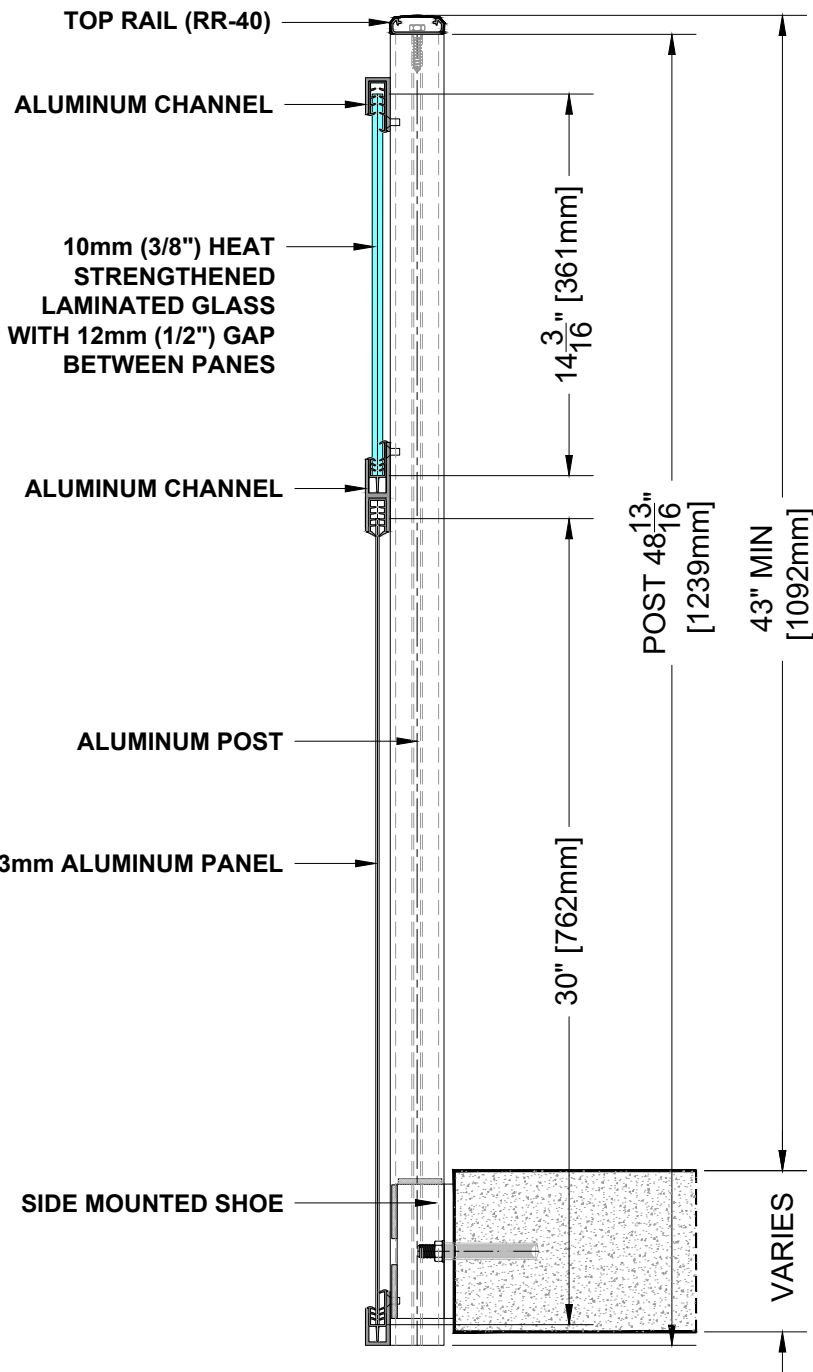

BALCONY RAILING SECTION