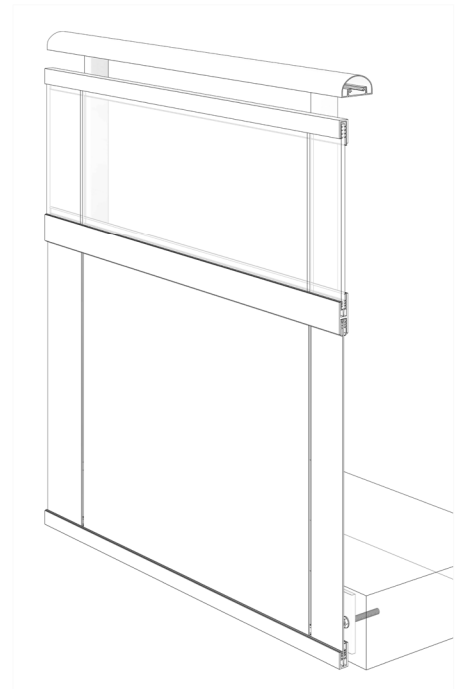

Notes:

1. Installation to be completed in accordance with manufacturer specifications.
2. Do not scale drawings.
3. Contractor notes: For product and company information visit Regalaluminum.com

GLASS and PANEL RAILING RR-60 DETAIL

Manufacturer: Regal Aluminum Windows and Railings

Project: General

Regal Product Reference: RRG0201

Drawing Type: Category

Drawing reference: RRG0201

Date: 29/08/2020

REGAL

177 Drumlin Circle, Concord, ON L4K 3E7
T. 905-738-4375 • 1-800-732-3339

regalaluminum.com | sales@regalaluminum.com