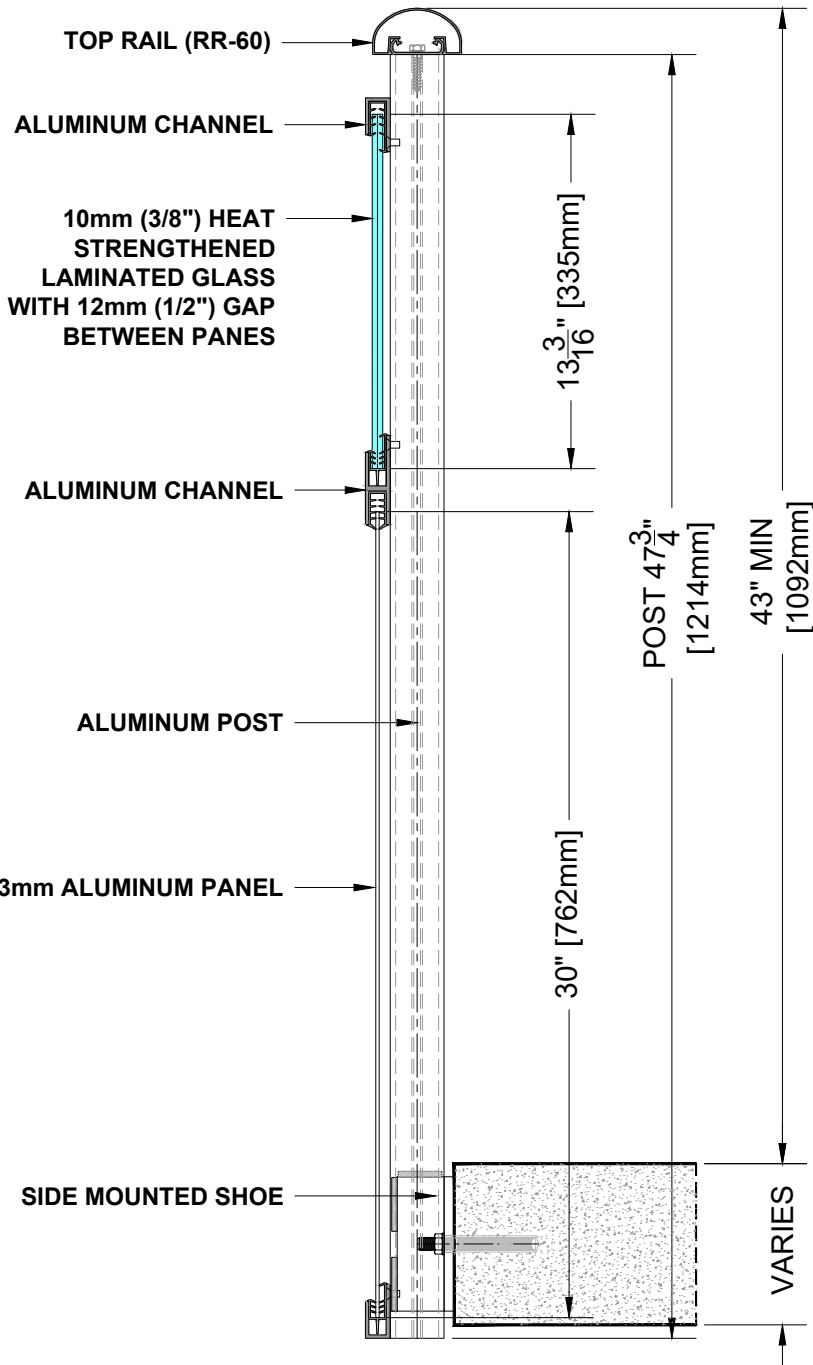

BALCONY RAILING SECTION

RR-60 TOP RAIL