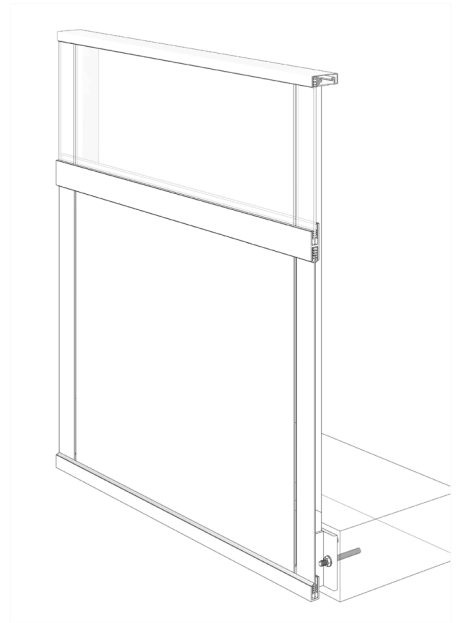

1. Notes:
1. Installation to be completed in accordance with manufacturer specifications.
  2. Do not scale drawings.
  3. Contractor notes: For product and company information visit Regalaluminum.com

GLASS and PANEL RAILING RR-80 DETAIL

Manufacturer: Regal Aluminum Windows and Railings	
Project: General	
Regal Product Reference: RRG0209	Drawing Type: Category
Drawing reference: RRG0209	Date: 29/08/2020

177 Drumlin Circle, Concord, ON L4K 3E7
T. 905-738-4375 • 1-800-732-3339
regalaluminum.com | sales@regalaluminum.com