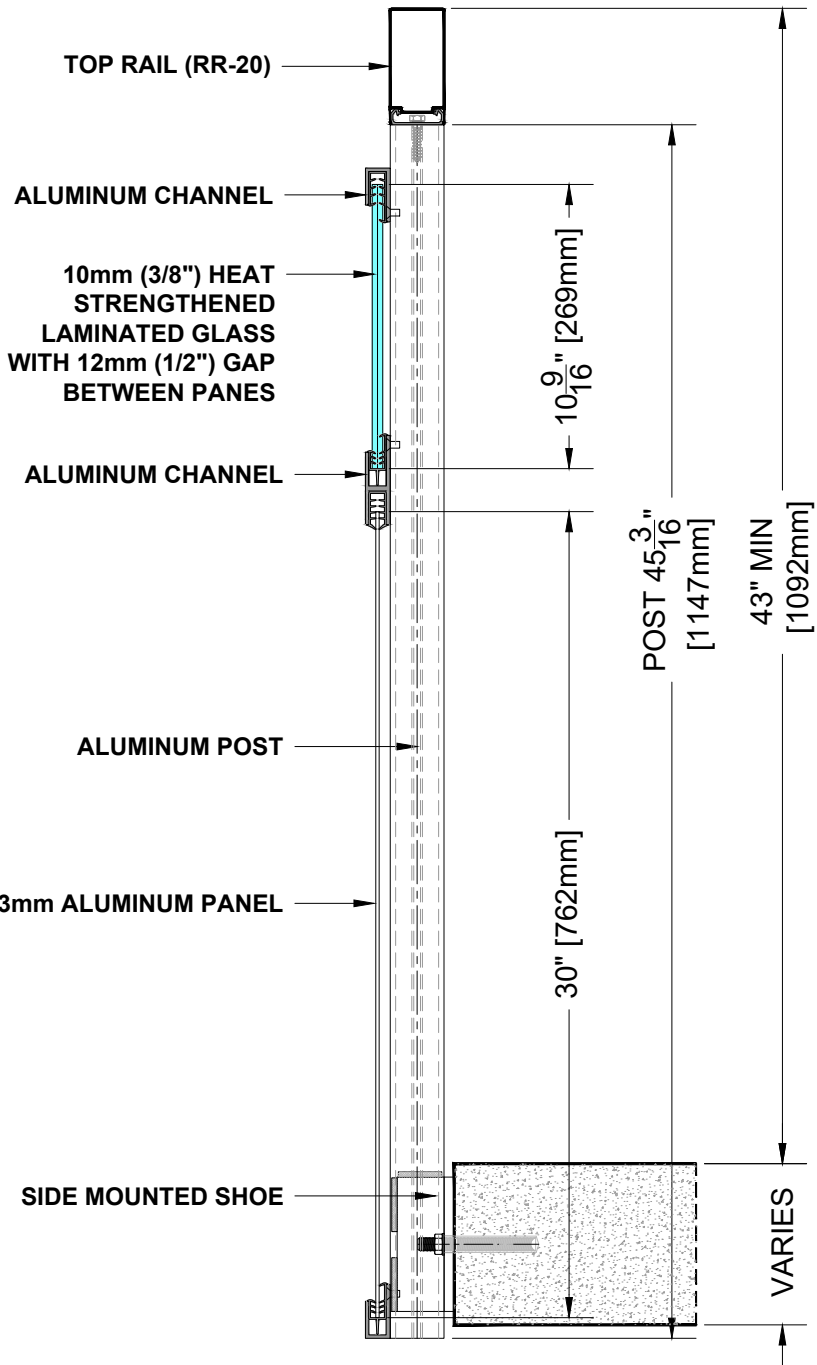

BALCONY RAILING SECTION