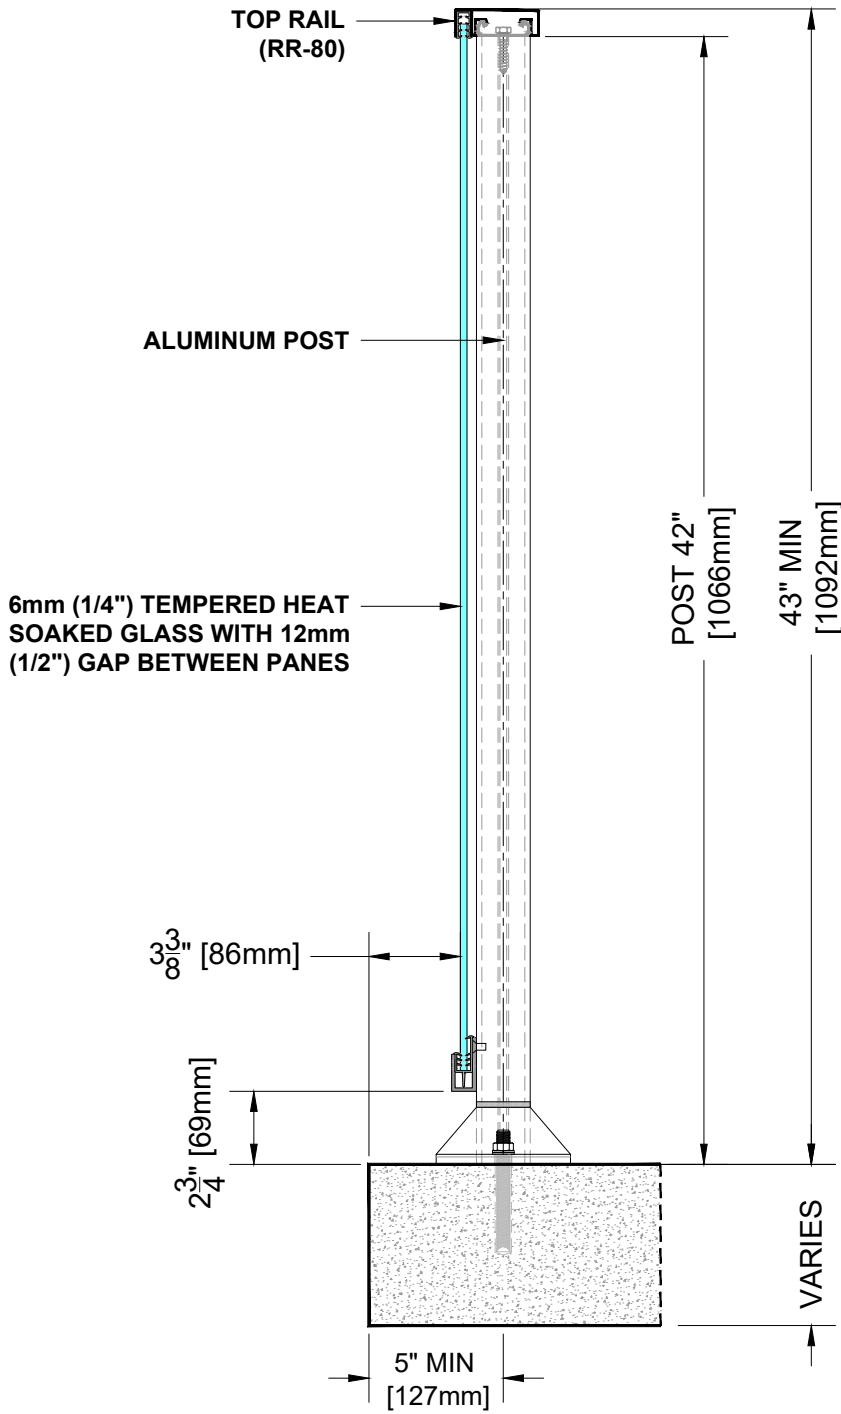

BALCONY RAILING SECTION