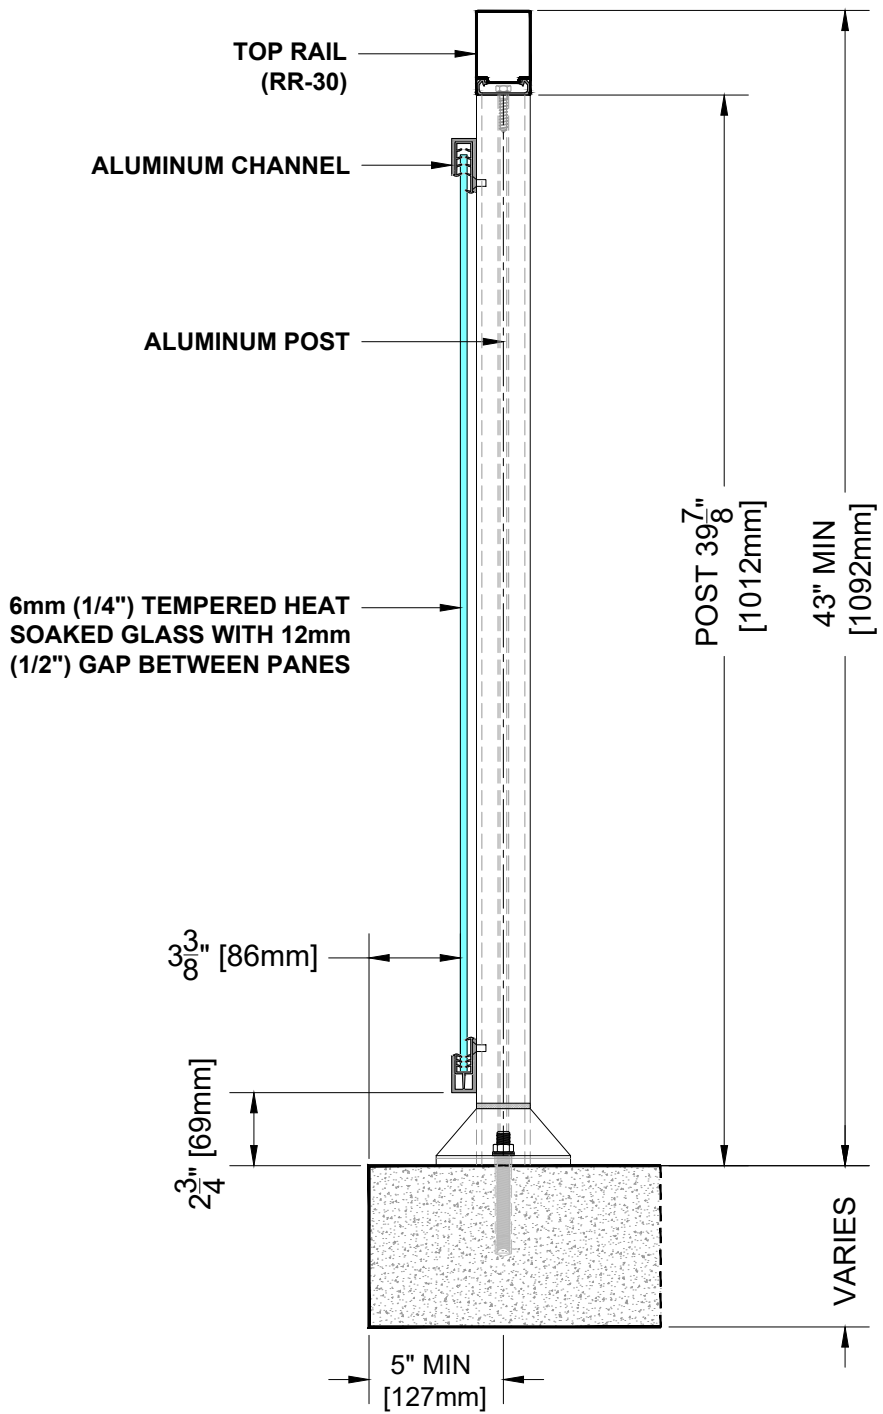

BALCONY RAILING SECTION