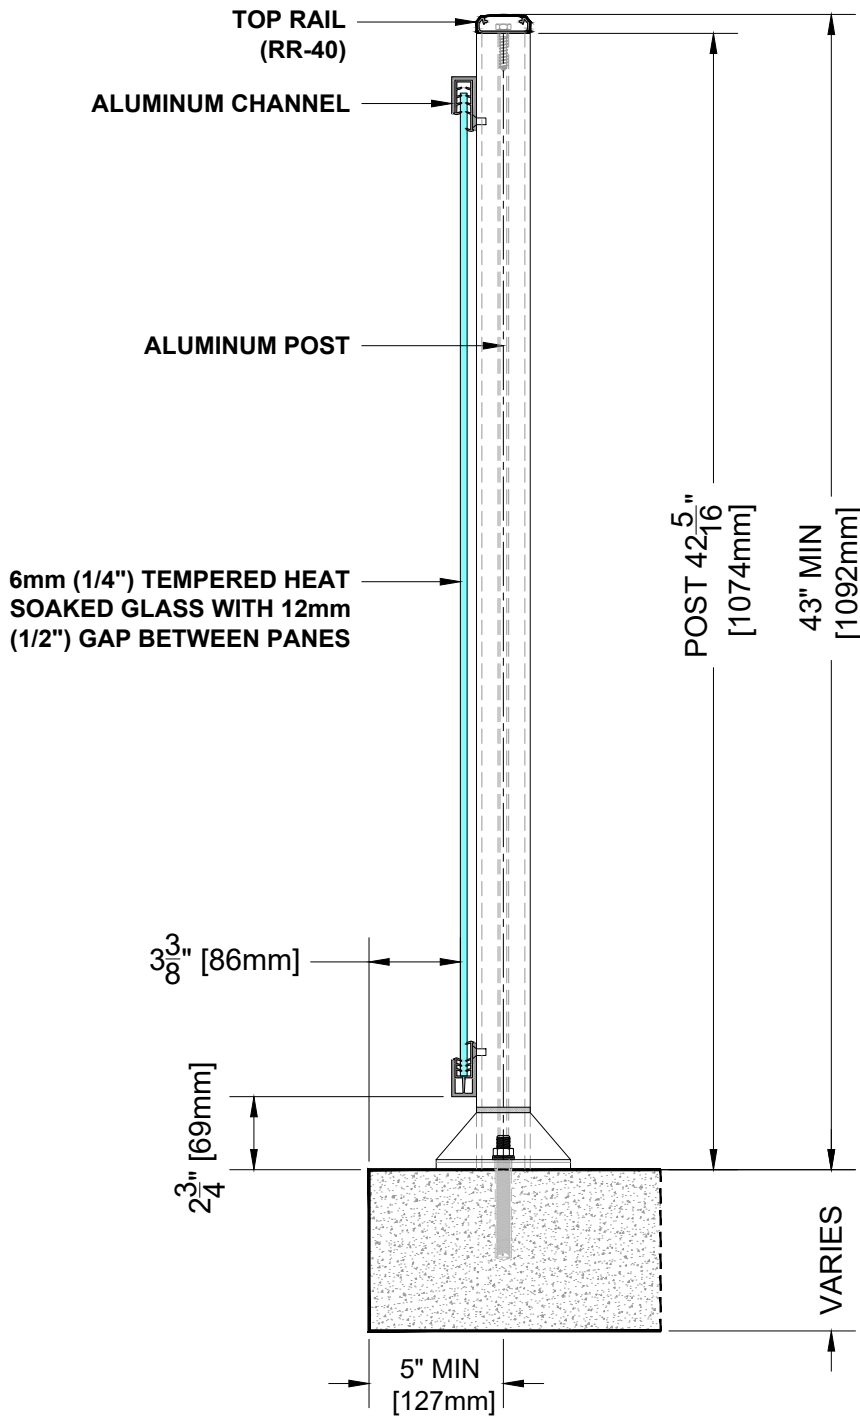

BALCONY RAILING SECTION