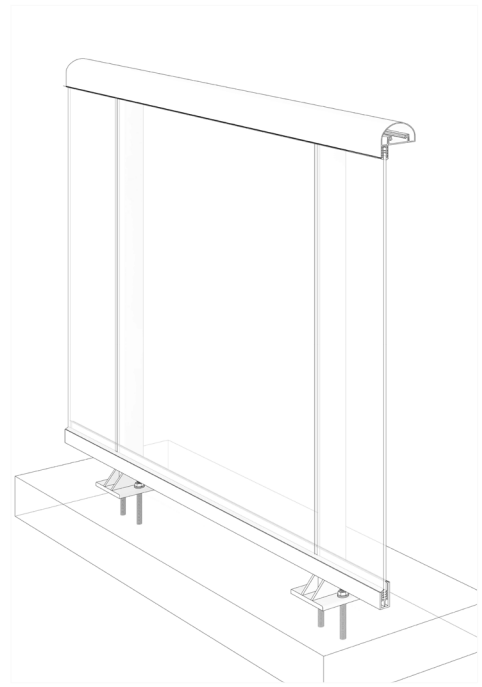

Notes:

1. Installation to be completed in accordance with manufacturer specifications.
2. Do not scale drawings.
3. Contractor notes: For product and company information visit Regalaluminum.com

GLASS RAILING RR-60A DETAIL

Manufacturer: Regal Aluminum Windows and Railings	
Project: General	
Regal Product Reference: RRF0102	Drawing Type: Category
Drawing reference: RRF0102	Date: 29/08/2020

REGAL

177 Drumlin Circle, Concord, ON L4K 3E7
T. 905-738-4375 • 1-800-732-3339

regalaluminum.com | sales@regalaluminum.com