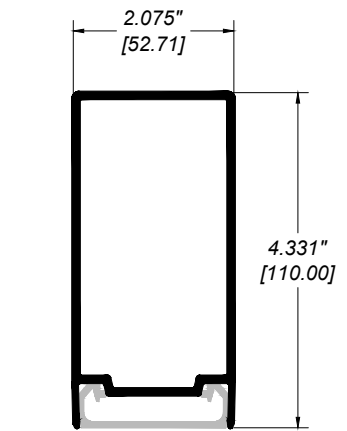

RR-20 TOP RAIL