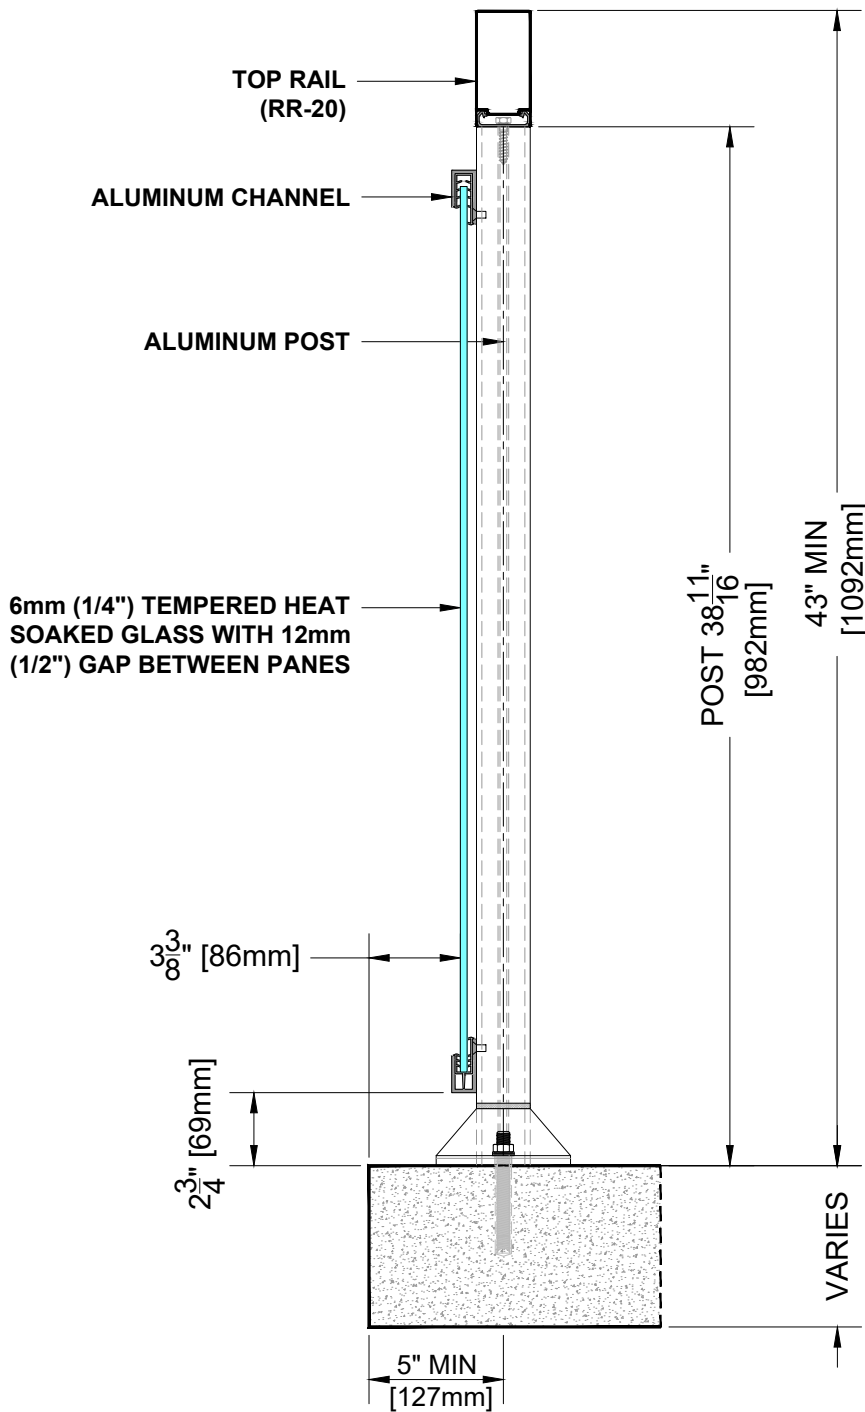

BALCONY RAILING SECTION