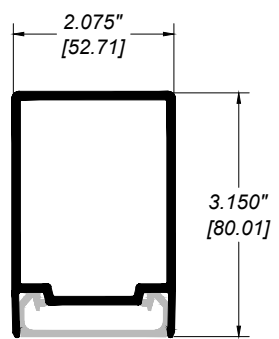

RR-30 TOP RAIL