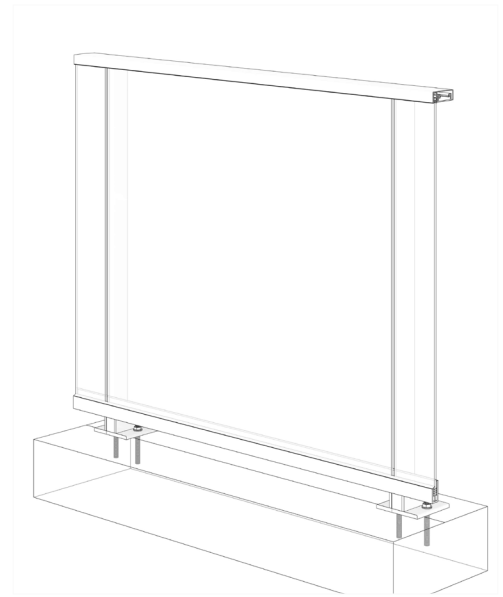

Notes:

1. Installation to be completed in accordance with manufacturer specifications.
2. Do not scale drawings.
3. Contractor notes: For product and company information visit Regalaluminum.com

FULL ALUMINUM PANEL RAILING RR-80 DETAIL

Manufacturer: Regal Aluminum Windows and Railings

Project: General

Regal Product Reference: RRF0109

Drawing Type: Category

Drawing reference: RRF0109

Date: 29/08/2020

REGAL

177 Drumlin Circle, Concord, ON L4K 3E7
T. 905-738-4375 • 1-800-732-3339

regalaluminum.com | sales@regalaluminum.com