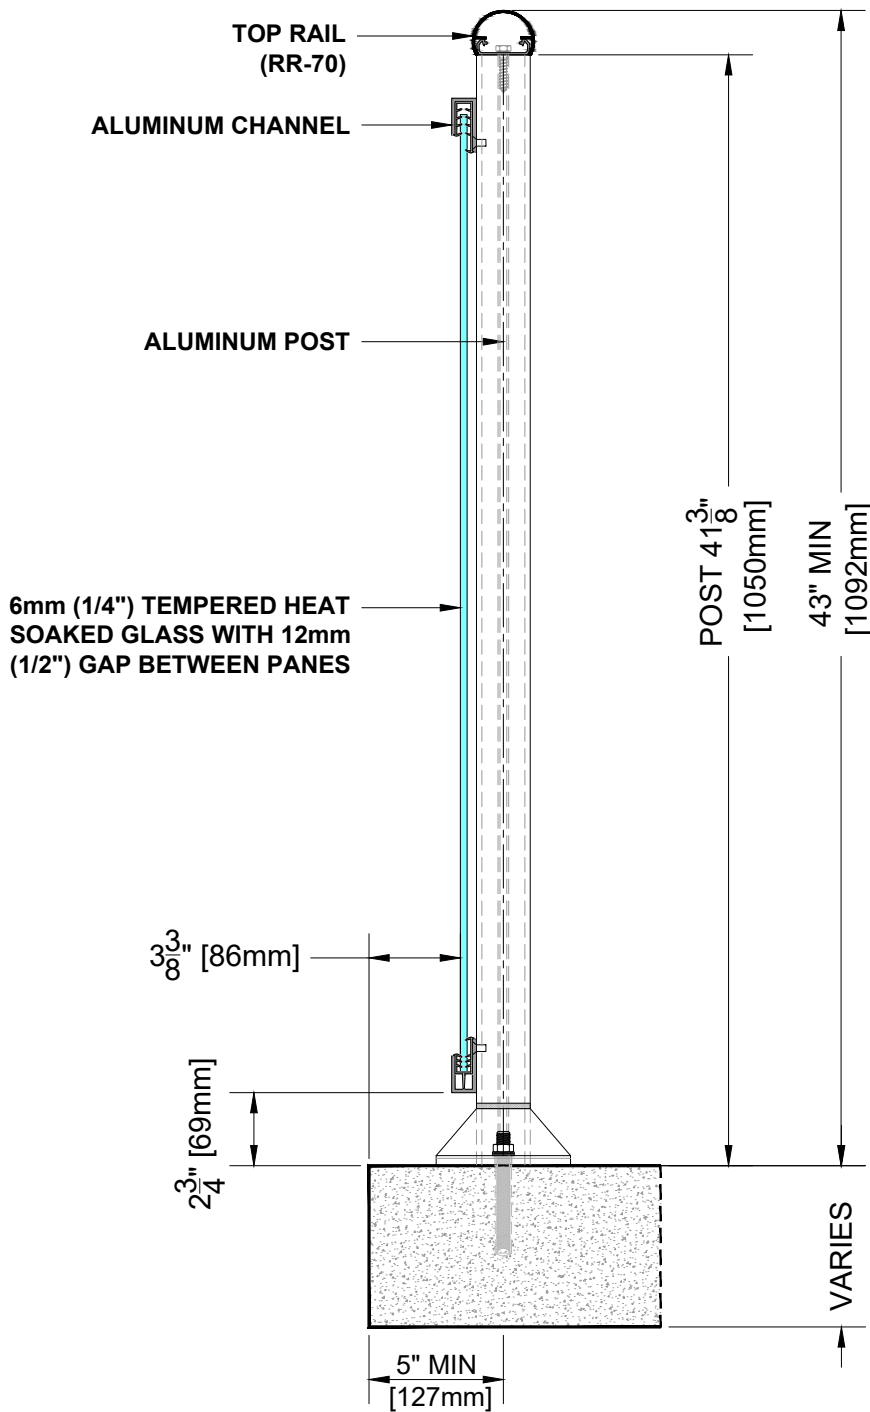

BALCONY RAILING SECTION