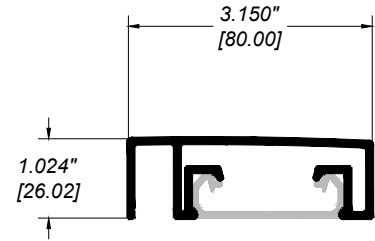

RR-80 TOP RAIL