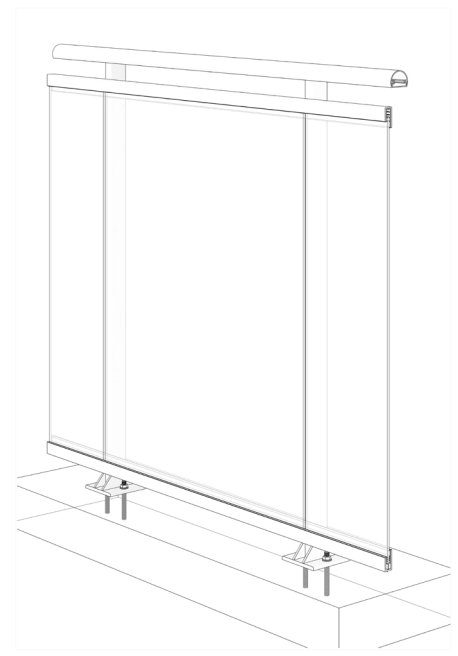

Notes:

1. Installation to be completed in accordance with manufacturer specifications.
2. Do not scale drawings.
3. Contractor notes: For product and company information visit Regalaluminum.com

GLASS RAILING RR-70 DETAIL

Manufacturer: Regal Aluminum Windows and Railings	
Project: General	
Regal Product Reference: RRF0107	Drawing Type: Category
Drawing reference: RRF0107	Date: 29/08/2020

REGAL

177 Drumlin Circle, Concord, ON L4K 3E7
T. 905-738-4375 • 1-800-732-3339

regalaluminum.com | sales@regalaluminum.com