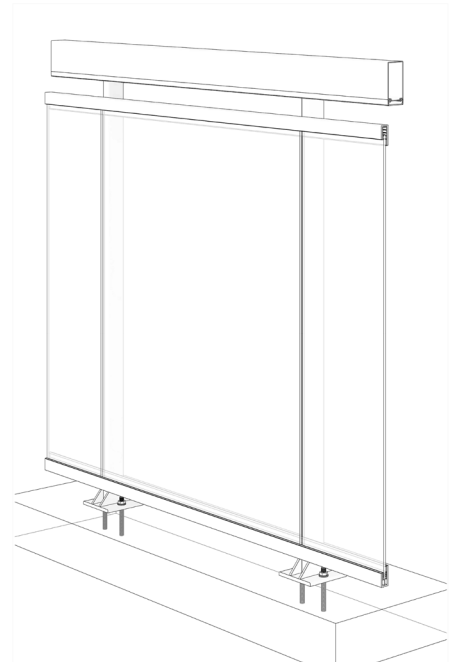

Notes:

1. Installation to be completed in accordance with manufacturer specifications.
2. Do not scale drawings.
3. Contractor notes: For product and company information visit Regalaluminum.com

GLASS RAILING RR-20 DETAIL

Manufacturer: Regal Aluminum Windows and Railings

Project: General

Regal Product Reference: RRF0105

Drawing Type: Category

Drawing reference: RRF0105

Date: 29/08/2020

REGAL

177 Drumlin Circle, Concord, ON L4K 3E7
T. 905-738-4375 • 1-800-732-3339

regalaluminum.com | sales@regalaluminum.com