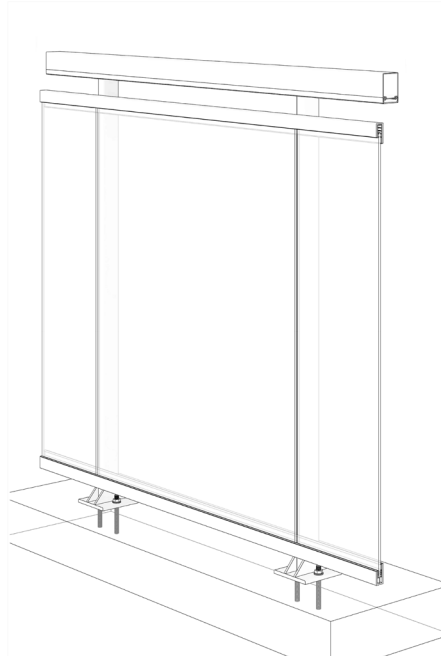

Notes:

1. Installation to be completed in accordance with manufacturer specifications.
2. Do not scale drawings.
3. Contractor notes: For product and company information visit Regalaluminum.com

GLASS RAILING RR-30 DETAIL

Manufacturer: Regal Aluminum Windows and Railings	
Project: General	
Regal Product Reference: RRF0106	Drawing Type: Category
Drawing reference: RRF0106	Date: 29/08/2020

177 Drumlin Circle, Concord, ON L4K 3E7
T. 905-738-4375 • 1-800-732-3339
regalaluminum.com | sales@regalaluminum.com