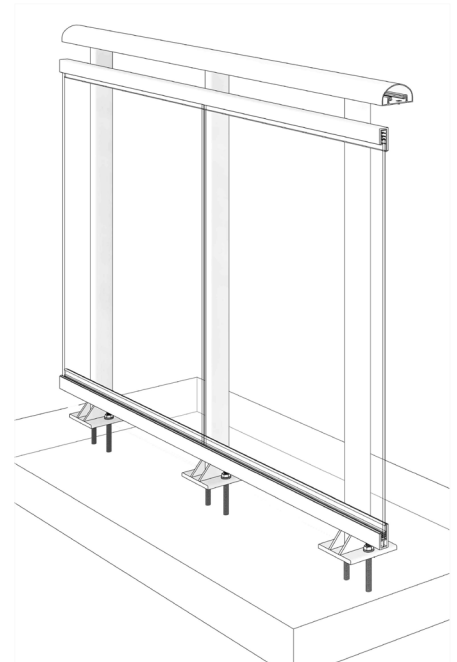

Notes:

1. Installation to be completed in accordance with manufacturer specifications.
2. Do not scale drawings.
3. Contractor notes: For product and company information visit Regalaluminum.com

GLASS RAILING RR-60 DETAIL

Manufacturer: Regal Aluminum Windows and Railings

Project: General

Regal Product Reference: RRF0101

Drawing Type: Category

Drawing reference: RRF0101

Date: 29/08/2020

REGAL

177 Drumlin Circle, Concord, ON L4K 3E7
T. 905-738-4375 • 1-800-732-3339

regalaluminum.com | sales@regalaluminum.com