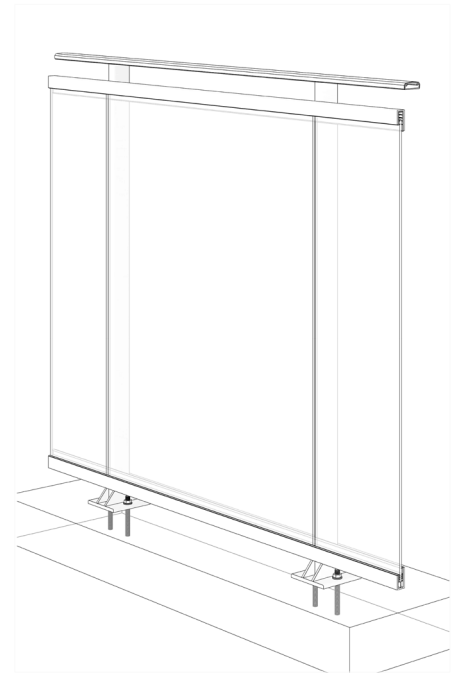

Notes:

1. Installation to be completed in accordance with manufacturer specifications.
2. Do not scale drawings.
3. Contractor notes: For product and company information visit Regalaluminum.com

GLASS RAILING RR-40 DETAIL

Manufacturer: Regal Aluminum Windows and Railings

Project: General

Regal Product Reference: RRF0103

Drawing Type: Category

Drawing reference: RRF0103

Date: 29/08/2020

REGAL

177 Drumlin Circle, Concord, ON L4K 3E7
T. 905-738-4375 • 1-800-732-3339

regalaluminum.com | sales@regalaluminum.com