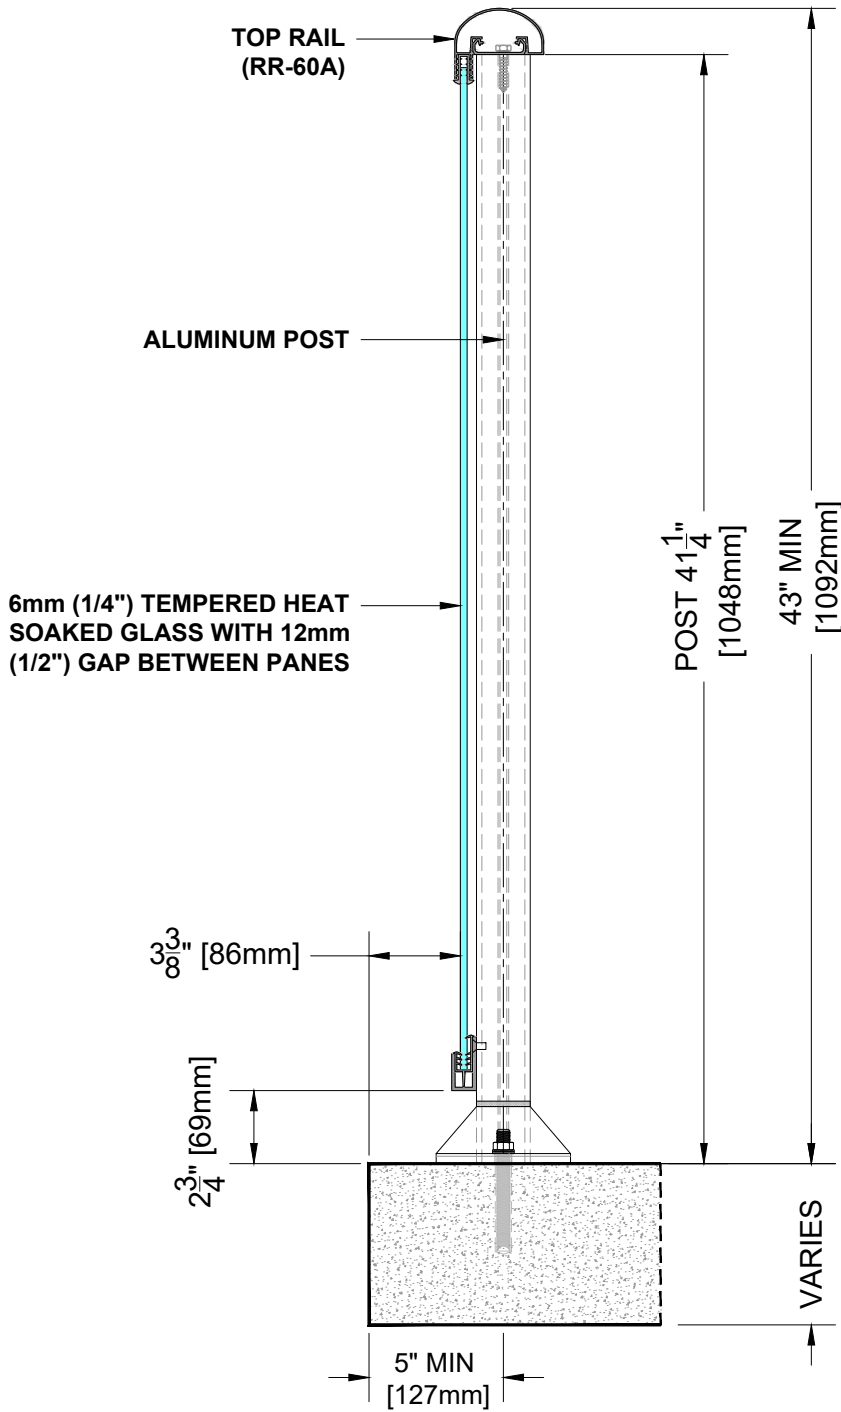

BALCONY RAILING SECTION