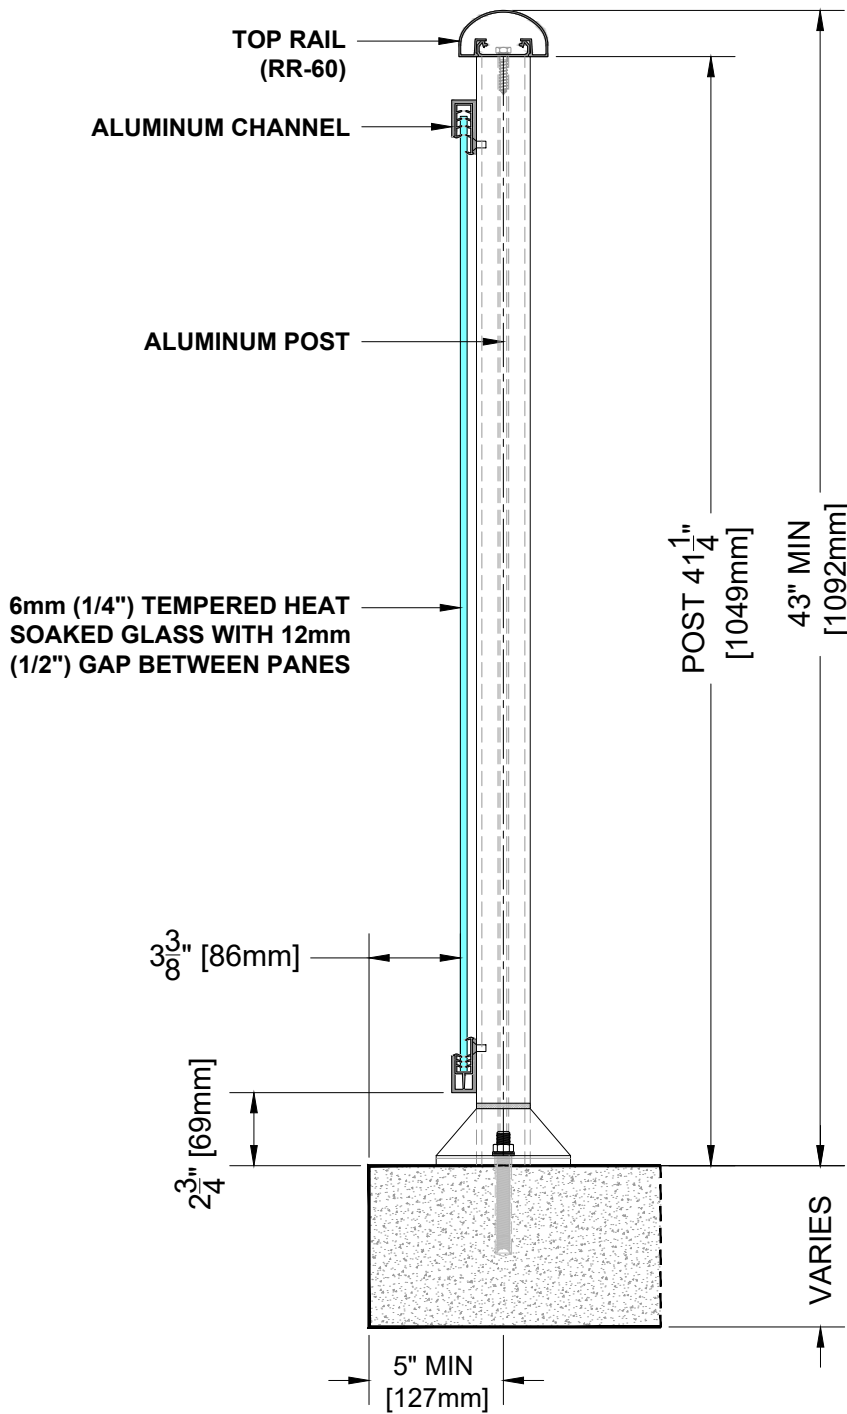

BALCONY RAILING SECTION

RR-60 TOP RAIL