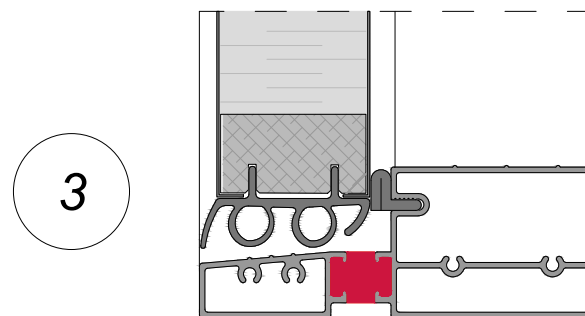

REGAL DOOR-OUTSWING-TRANSOM-2064-LITE

OUTSIDE ELEVATION

THERMALLY-BROKEN ALUMINUM FRAME + STEEL INSULATED SLAB

Manufacturer: Regal Aluminum Windows and Railings

Series: AD-5000

Name: (AD110) Outswing Door & Transom-2064-Lite

REGAL DOOR-OUTSWING-TRANSOM-2064-LITE

HEAD, TRANSOM & SILL DETAILS

VERTICAL SECTION

THERMALLY-BROKEN ALUMINUM FRAME + STEEL INSULATED SLAB

Manufacturer: Regal Aluminum Windows and Railings

Series: AD-5000

Name: (AD110) Outswing Door & Transom-2064-Lite