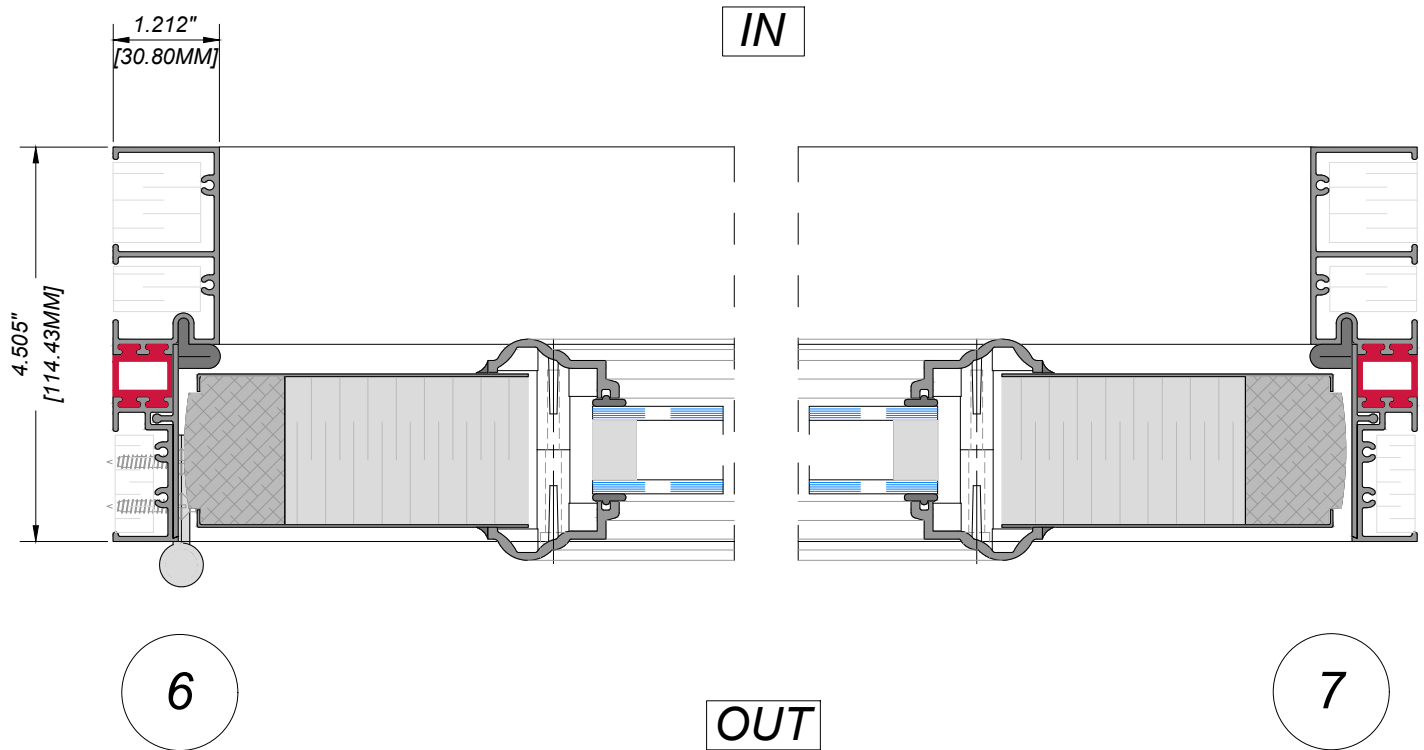

JAMB DOOR DETAILS

HORIZONTAL SECTION

THERMALLY-BROKEN ALUMINUM FRAME + STEEL INSULATED SLAB

Manufacturer: Regal Aluminum Windows and Railings

Series: AD-5000

Name: (AD110) Outswing Door & Transom-2064-Lite