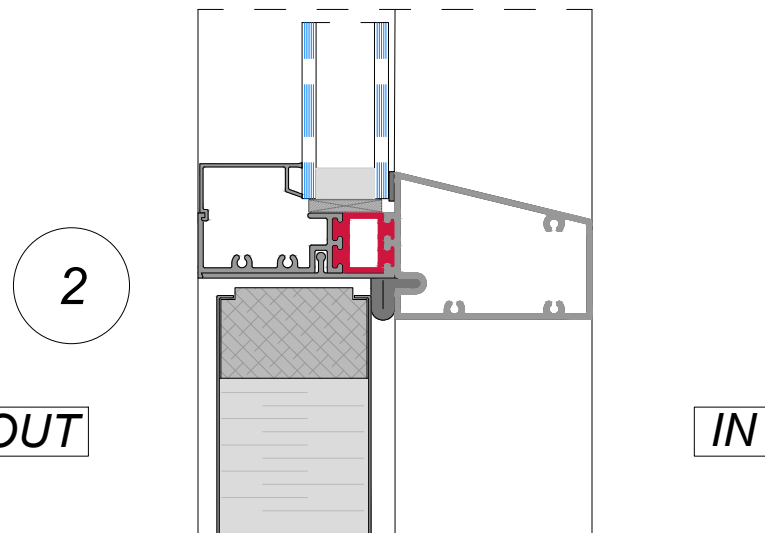

REGAL DOOR-OUTSWING-TRANSOM-2064-LITE

OUTSIDE ELEVATION

THERMALLY-BROKEN ALUMINUM FRAME + STEEL INSULATED SLAB

Manufacturer: Regal Aluminum Windows and Railings

Series: AD-5000

Name: (AD110) Outswing Door & Transom-2064-Lite

REGAL DOOR-OUTSWING-TRANSOM-2064-LITE

HEAD, TRANSOM & SILL DETAILS

VERTICAL SECTION

THERMALLY-BROKEN ALUMINUM FRAME + STEEL INSULATED SLAB

Manufacturer: Regal Aluminum Windows and Railings

Series: AD-5000

Name: (AD110) Outswing Door & Transom-2064-Lite