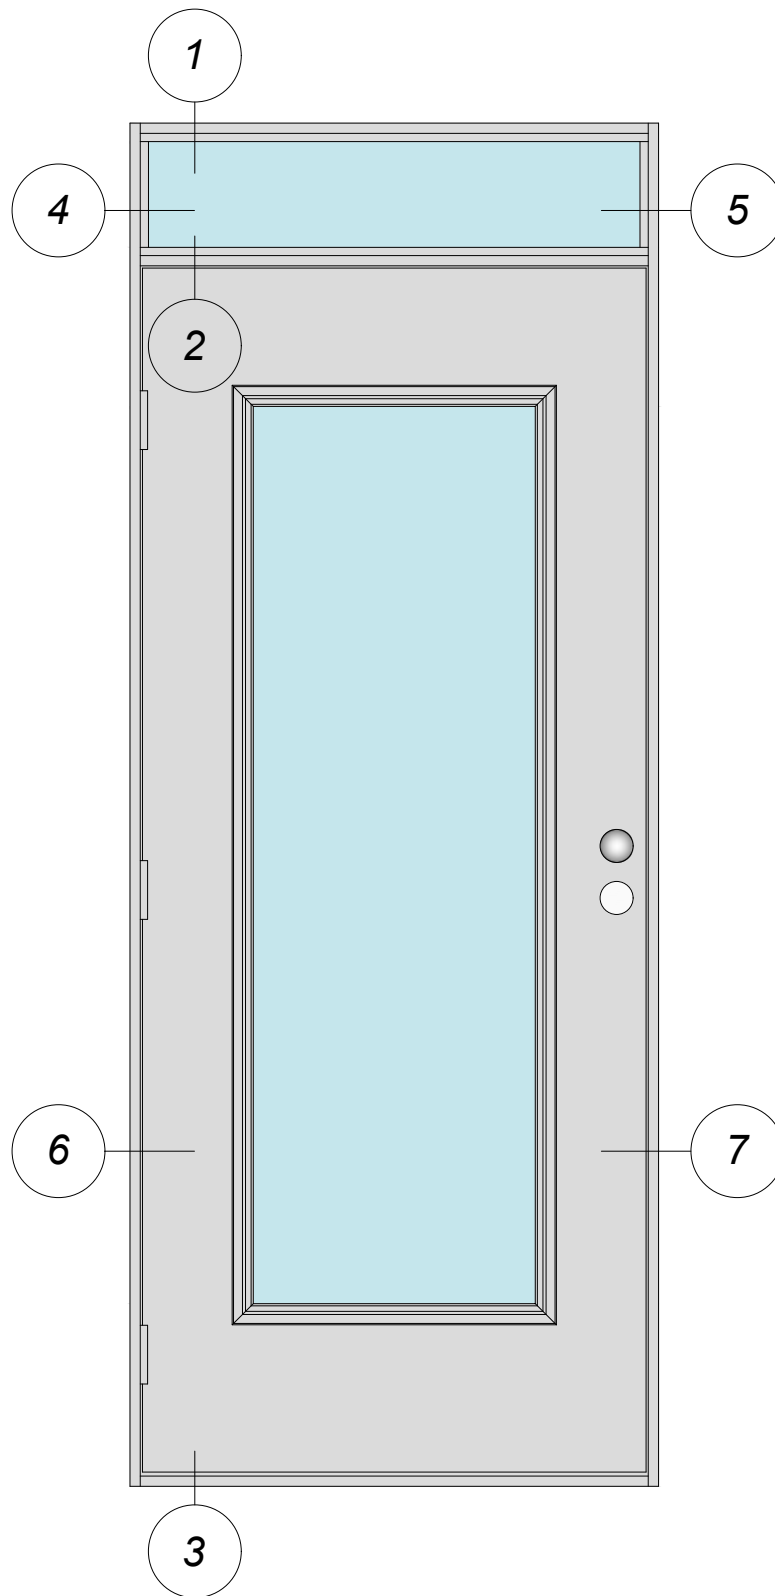

REGAL DOOR-OUTSWING-TRANSOM-2064-LITE

OUTSIDE ELEVATION

THERMALLY-BROKEN ALUMINUM FRAME + STEEL INSULATED SLAB

Manufacturer: Regal Aluminum Windows and Railings

Series: AD-5000

Name: (AD110) Outswing Door & Transom-2064-Lite

REGAL DOOR-OUTSWING-TRANSOM-2064-LITE

HEAD, TRANSOM & SILL DETAILS

VERTICAL SECTION

THERMALLY-BROKEN ALUMINUM FRAME + STEEL INSULATED SLAB

Manufacturer: Regal Aluminum Windows and Railings

Series: AD-5000

Name: (AD110) Outswing Door & Transom-2064-Lite

TRANSOM SASH DETAILS

HORIZONTAL
SECTION

THERMALLY-BROKEN ALUMINUM FRAME + STEEL INSULATED SLAB

Manufacturer: Regal Aluminum Windows and Railings

Series: AD-5000

Name: (AD110) Outswing Door & Transom-2064-Lite