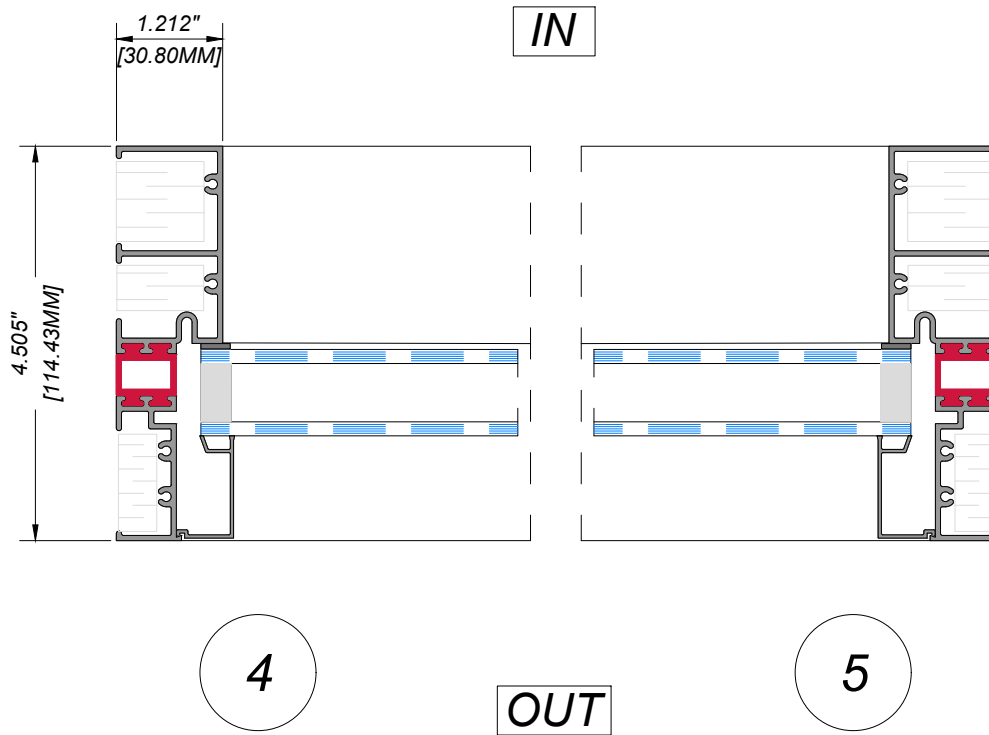

TRANSOM SASH DETAILS

HORIZONTAL
SECTION

THERMALLY-BROKEN ALUMINUM FRAME + STEEL INSULATED SLAB

Manufacturer: Regal Aluminum Windows and Railings

Series: AD-5000

Name: (AD110) Outswing Door & Transom-2064-Lite