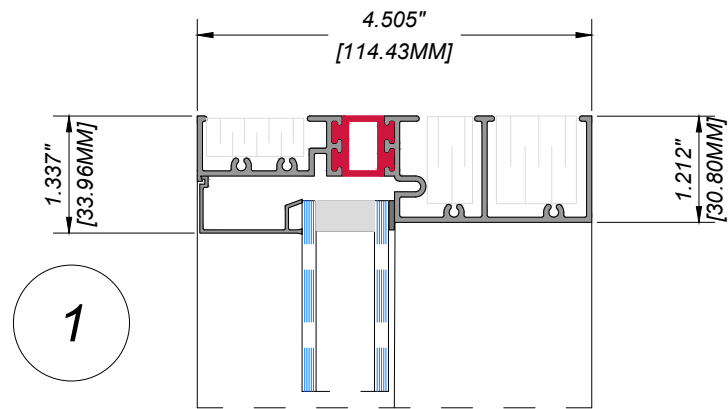

REGAL DOOR-OUTSWING-TRANSOM-2064-LITE

HEAD, TRANSOM & SILL DETAILS

VERTICAL SECTION

THERMALLY-BROKEN ALUMINUM FRAME + STEEL INSULATED SLAB

Manufacturer: Regal Aluminum Windows and Railings

Series: AD-5000

Name: (AD110) Outswing Door & Transom-2064-Lite