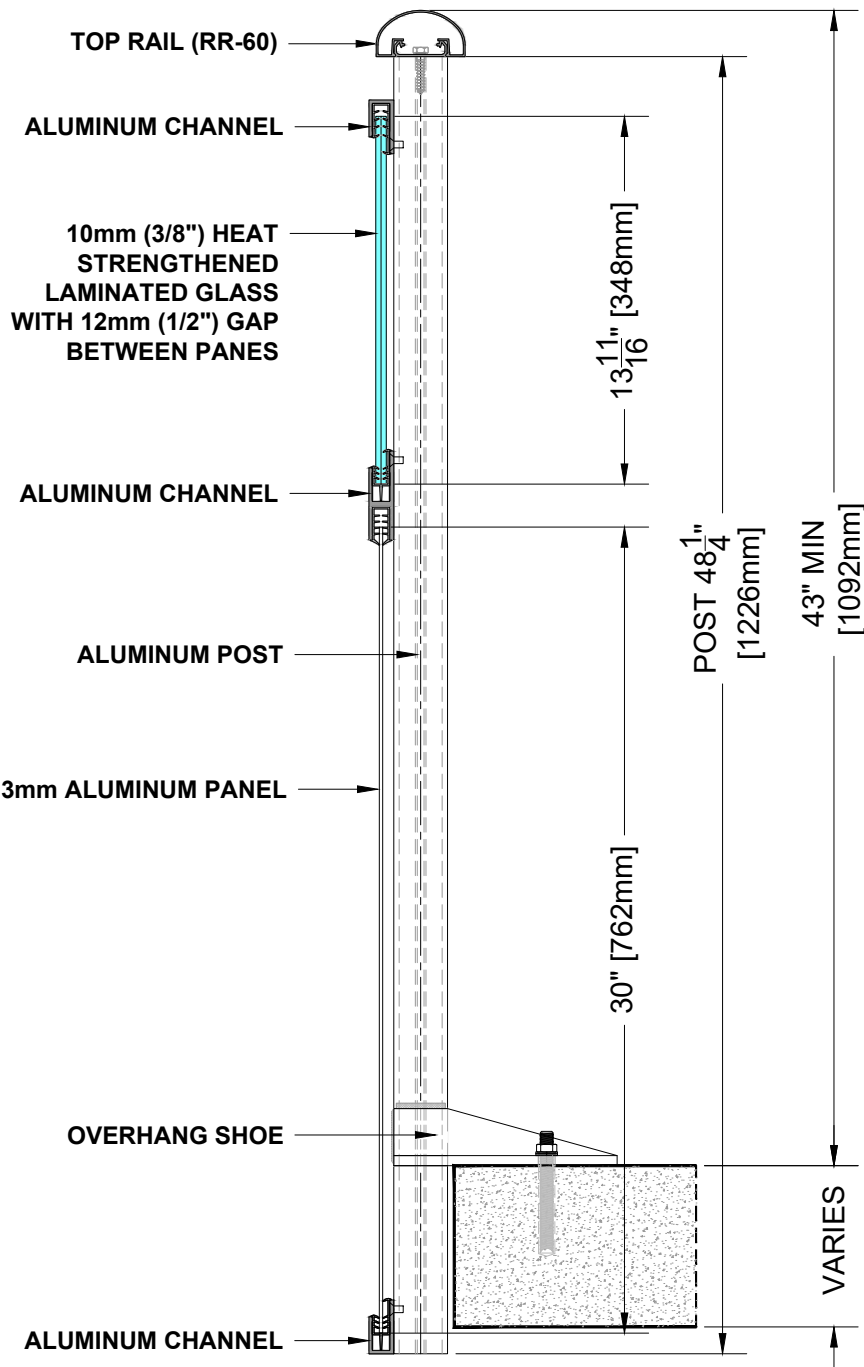

RR-60 TOP RAIL