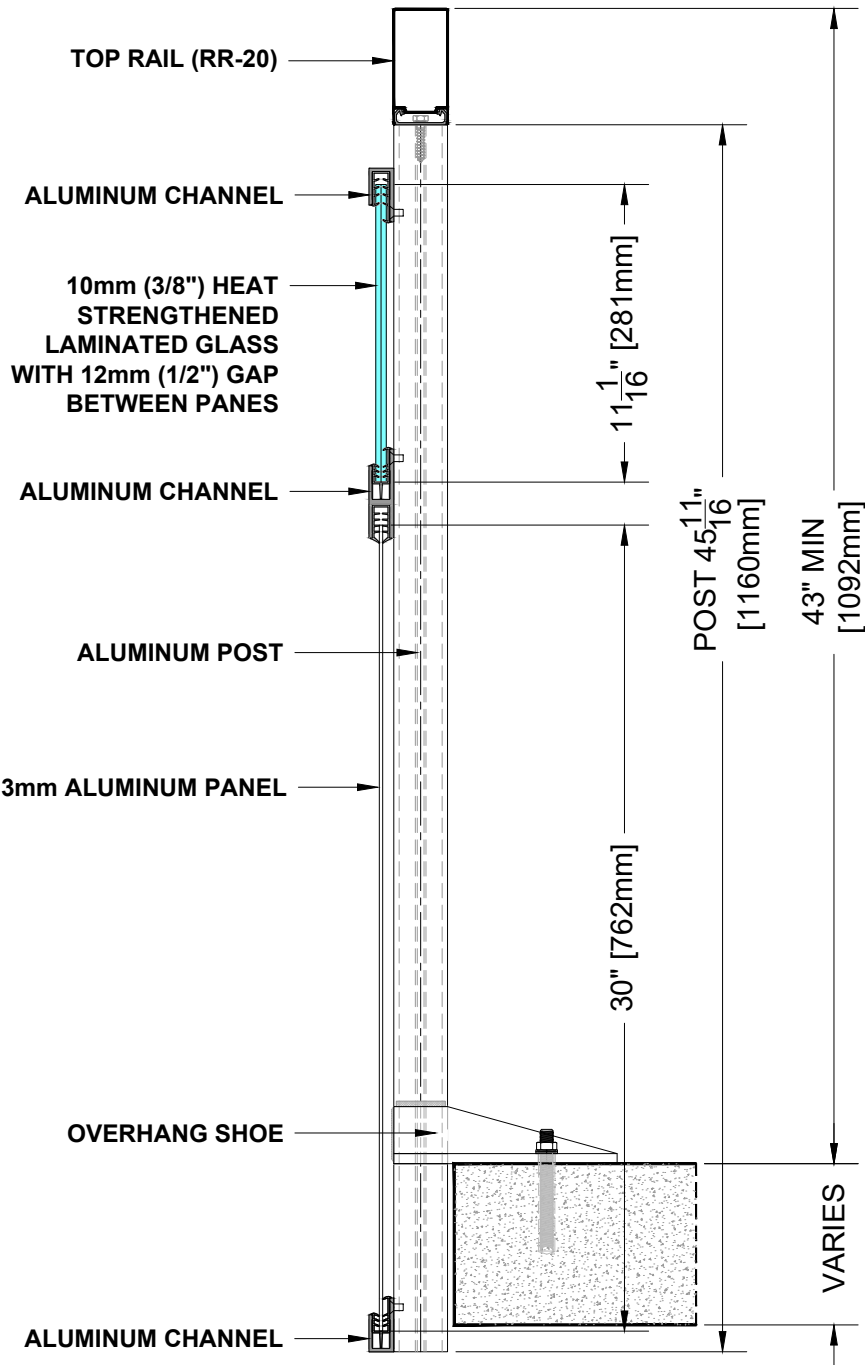

BALCONY RAILING SECTION

1. Notes:
1. Installation to be completed in accordance with manufacturer specifications.
  2. Do not scale drawings.
  3. Contractor notes: For product and company information visit Regalaluminum.com

GLASS and PANEL RAILING RR-20 DETAIL

Manufacturer: Regal Aluminum Windows and Railings	
Project: General	
Regal Product Reference: RRG0405	Drawing Type: Category
Drawing reference: RRG0405	Date: 29/08/2020

177 Drumlin Circle, Concord, ON L4K 3E7
T. 905-738-4375 • 1-800-732-3339
regalaluminum.com | sales@regalaluminum.com