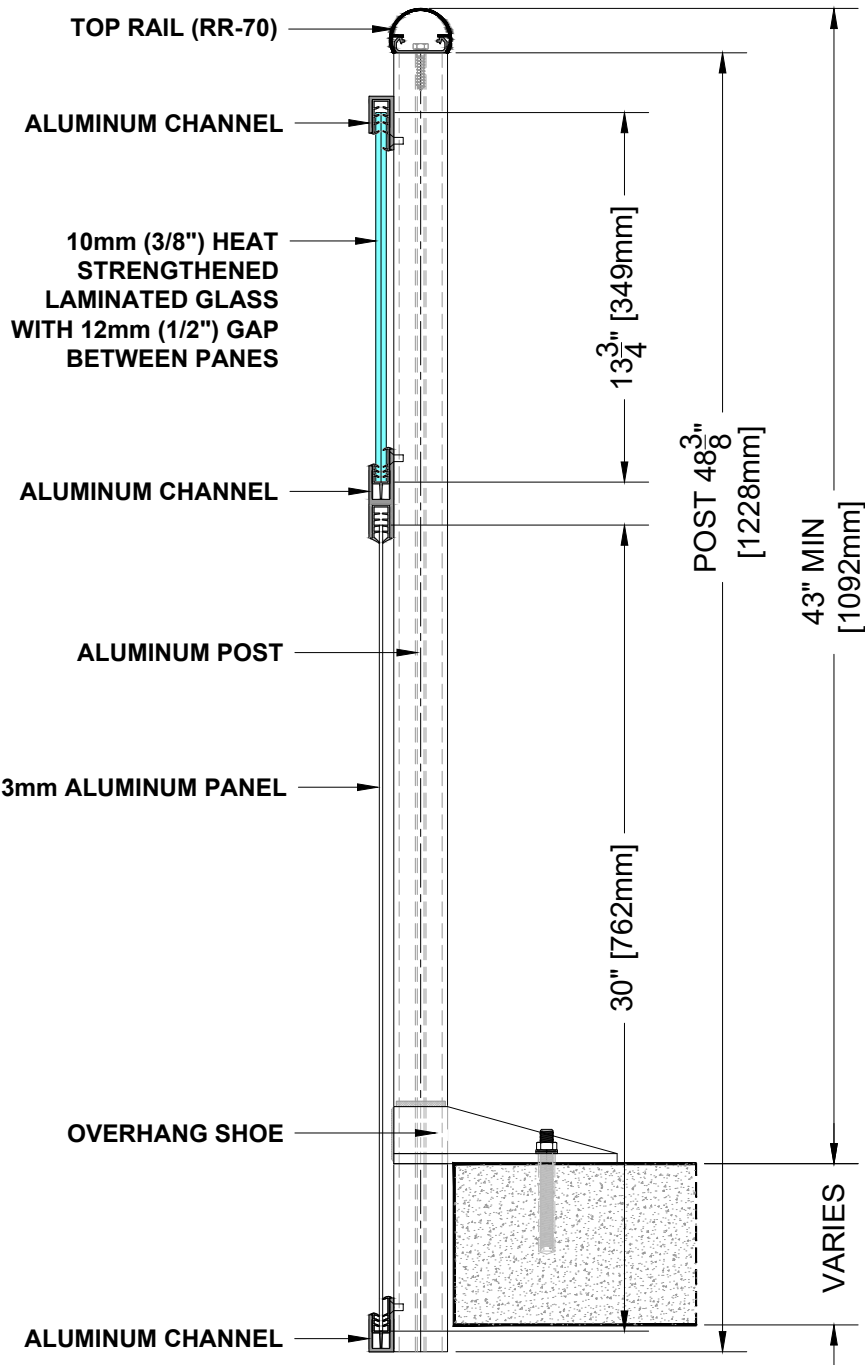

RR-70 TOP RAIL