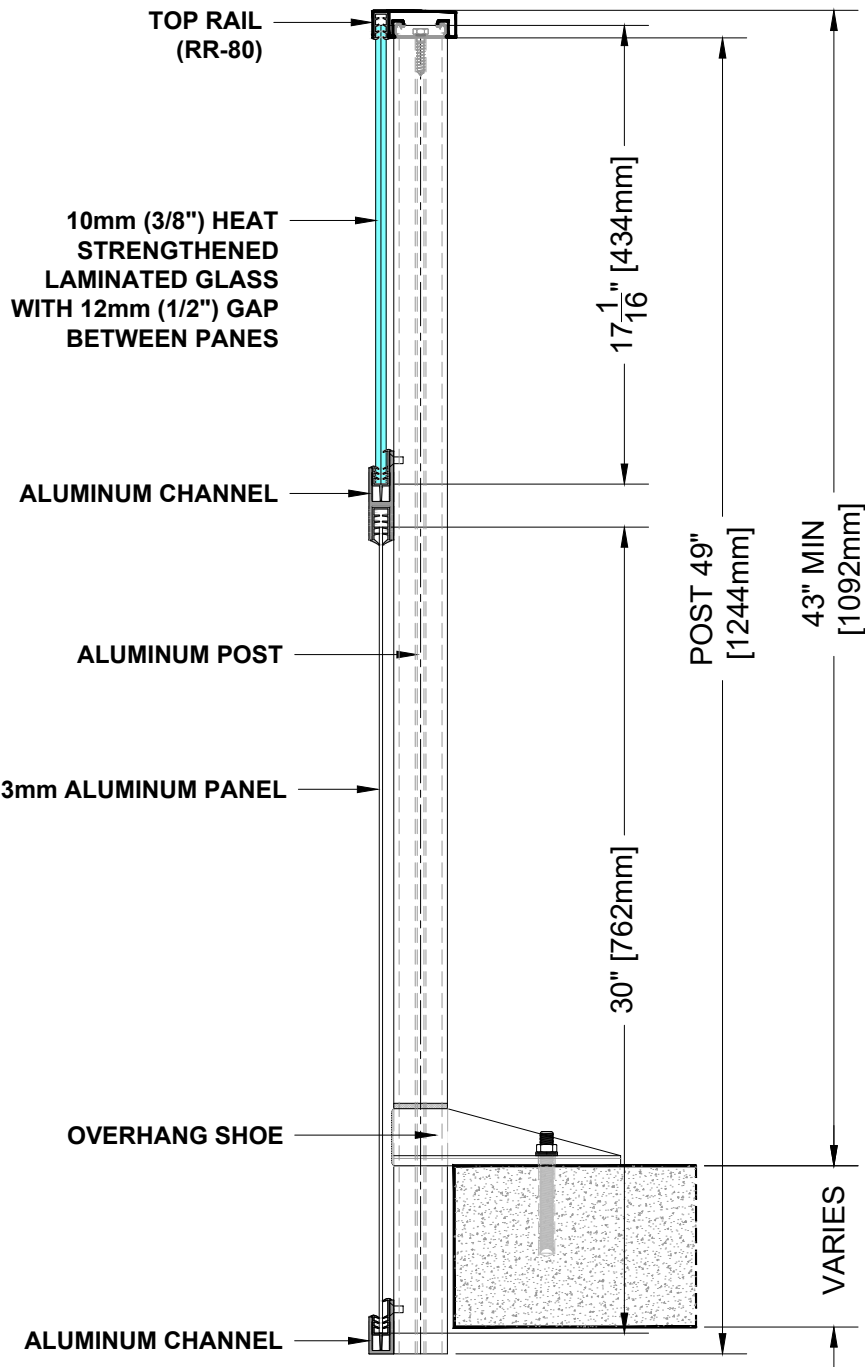

BALCONY RAILING SECTION

Notes:

1. Installation to be completed in accordance with manufacturer specifications.
2. Do not scale drawings.
3. Contractor notes: For product and company information visit Regalaluminum.com

GLASS and PANEL RAILING RR-80 DETAIL

Manufacturer: Regal Aluminum Windows and Railings

Project: General

Regal Product Reference: RRG0409

Drawing Type: Category

Drawing reference: RRG0409

Date: 29/08/2020

177 Drumlin Circle, Concord, ON L4K 3E7
T. 905-738-4375 • 1-800-732-3339

regalaluminum.com | sales@regalaluminum.com