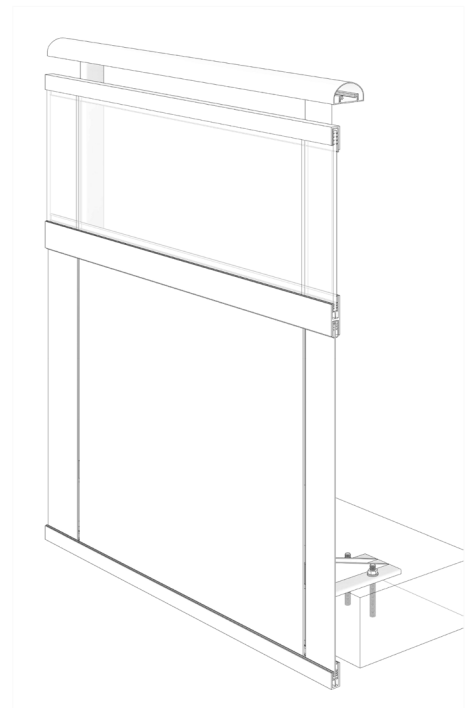

BALCONY RAILING SECTION

Notes:

1. Installation to be completed in accordance with manufacturer specifications.
2. Do not scale drawings.
3. Contractor notes: For product and company information visit Regalaluminum.com

GLASS and PANEL RAILING RR-60 DETAIL

Manufacturer: Regal Aluminum Windows and Railings

Project: General

Regal Product Reference: RRG0401

Drawing Type: Category

Drawing reference: RRG0401

Date: 29/08/2020

REGAL

177 Drumlin Circle, Concord, ON L4K 3E7
T. 905-738-4375 • 1-800-732-3339

regalaluminum.com | sales@regalaluminum.com