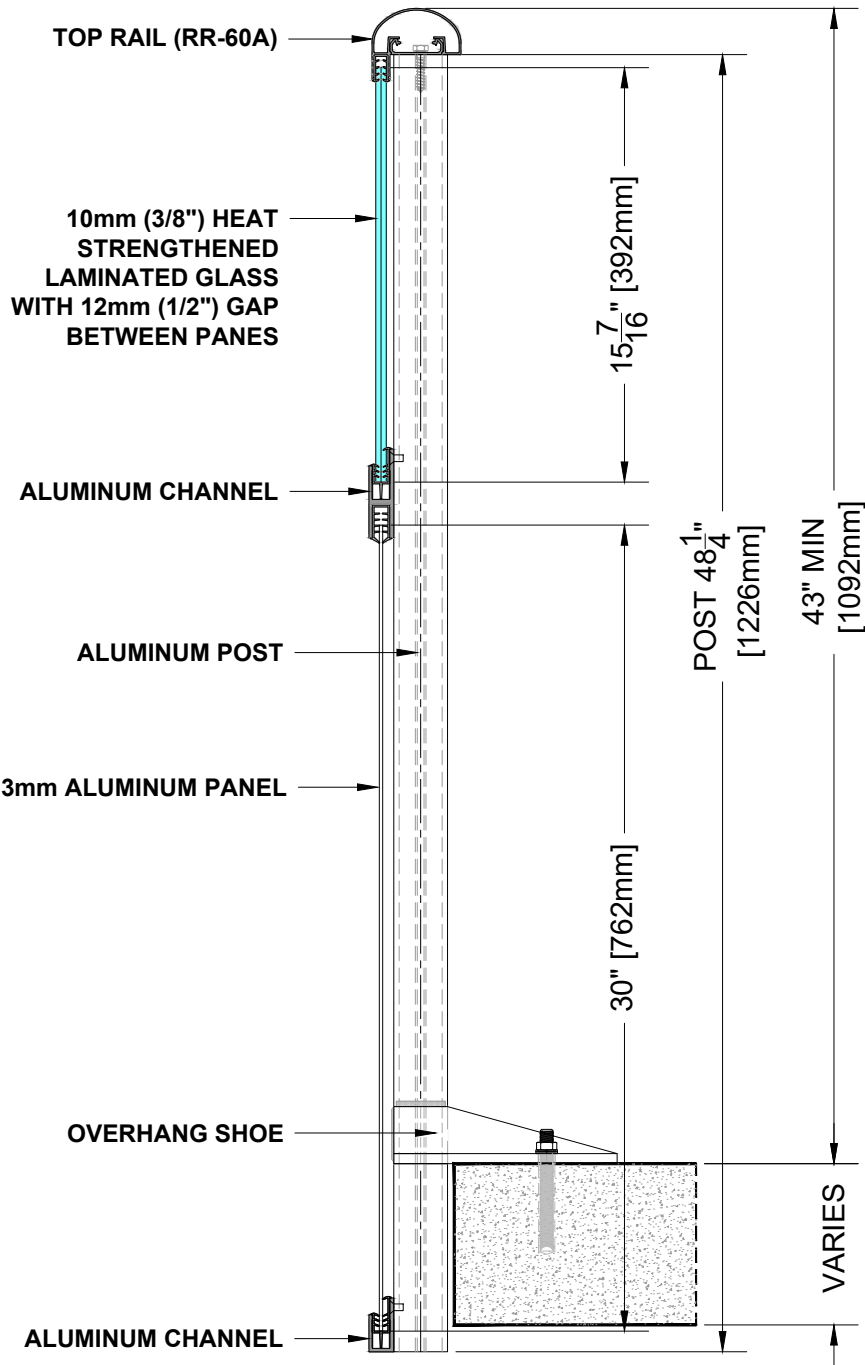

RR-60A TOP RAIL