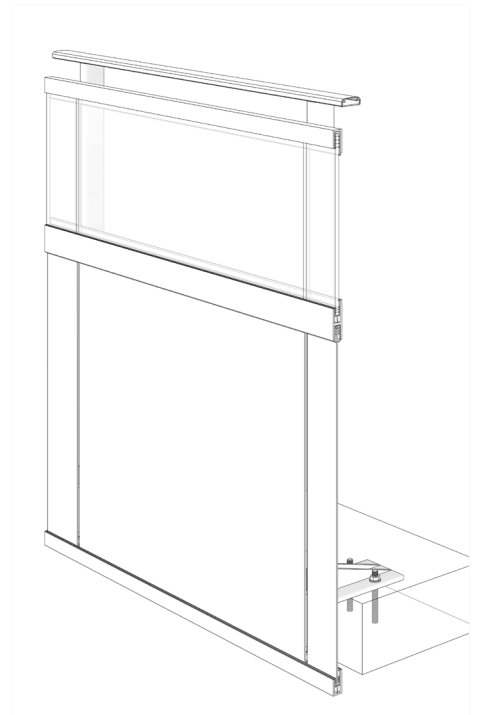

BALCONY RAILING SECTION

Notes:

1. Installation to be completed in accordance with manufacturer specifications.
2. Do not scale drawings.
3. Contractor notes: For product and company information visit Regalaluminum.com

GLASS and PANEL RAILING RR-40 DETAIL

Manufacturer: Regal Aluminum Windows and Railings

Project: General

Regal Product Reference: RRG0403

Drawing Type: Category

Drawing reference: RRG0403

Date: 29/08/2020

REGAL

177 Drumlin Circle, Concord, ON L4K 3E7
T. 905-738-4375 • 1-800-732-3339

regalaluminum.com | sales@regalaluminum.com