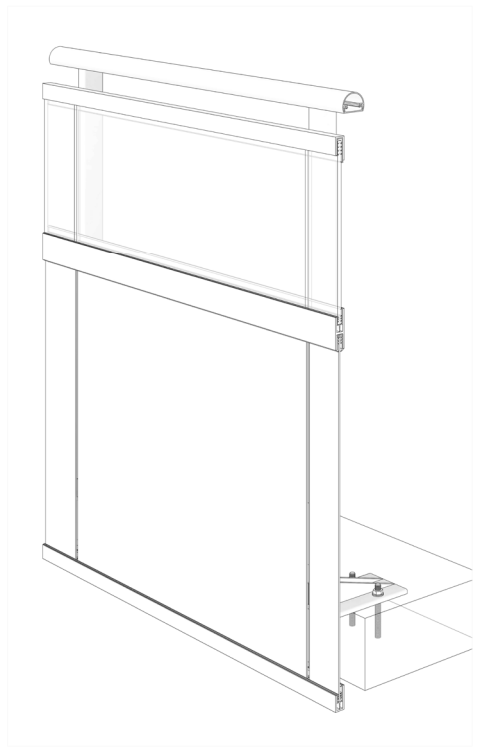

BALCONY RAILING SECTION

1. Notes:
1. Installation to be completed in accordance with manufacturer specifications.
  2. Do not scale drawings.
  3. Contractor notes: For product and company information visit Regalaluminum.com

GLASS and PANEL RAILING RR-70 DETAIL		 177 Drumlin Circle, Concord, ON L4K 3E7 T. 905-738-4375 • 1-800-732-3339 regalaluminum.com | sales@regalaluminum.com
Manufacturer: Regal Aluminum Windows and Railings		
Project: General		
Regal Product Reference: RRG0407	Drawing Type: Category	
Drawing reference: RRG0407	Date: 29/08/2020