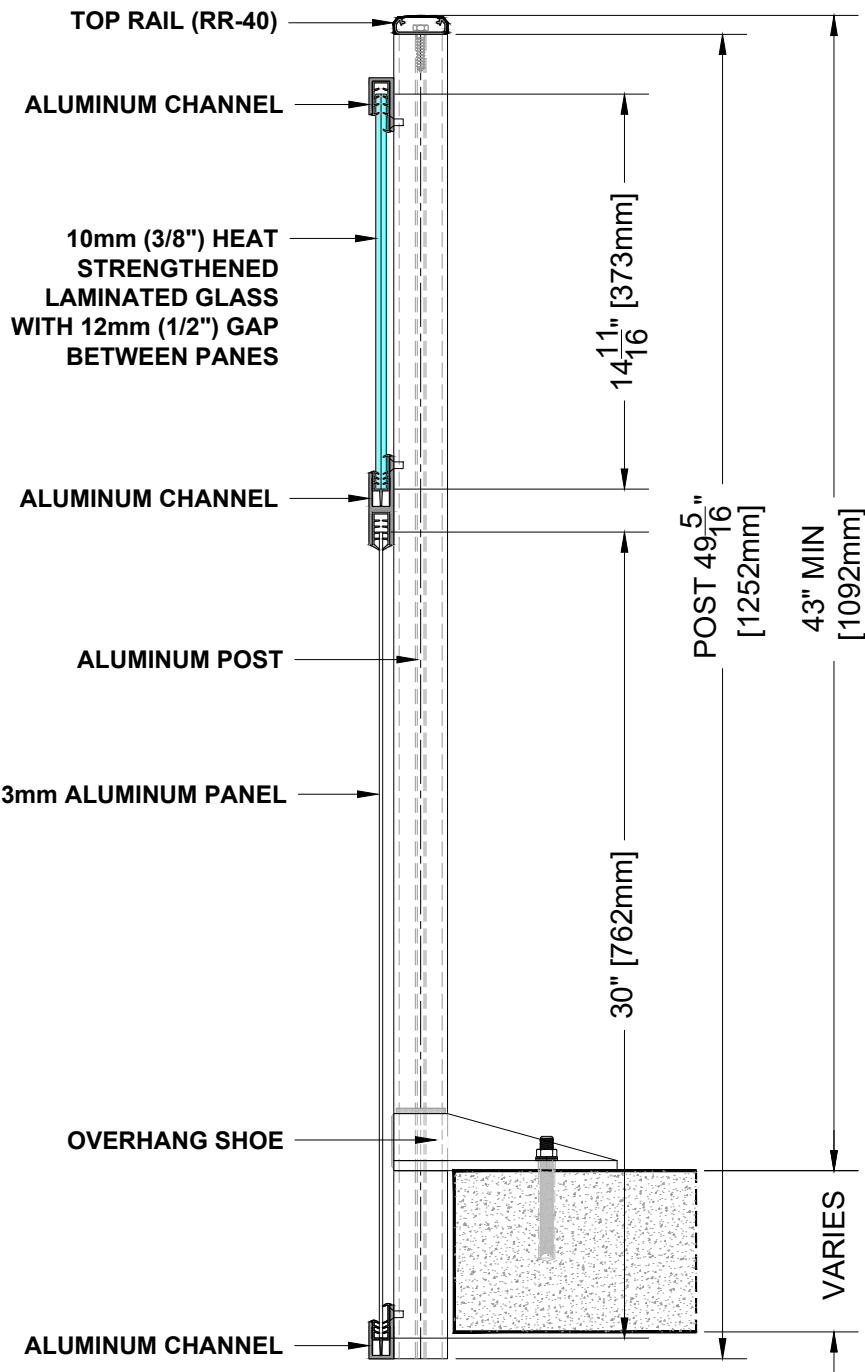

BALCONY RAILING SECTION

Notes:

1. Installation to be completed in accordance with manufacturer specifications.
2. Do not scale drawings.
3. Contractor notes: For product and company information visit Regalaluminum.com

GLASS and PANEL RAILING RR-40 DETAIL

Manufacturer: Regal Aluminum Windows and Railings

Project: General

Regal Product Reference: RRG0403

Drawing Type: Category

Drawing reference: RRG0403

Date: 29/08/2020

REGAL

177 Drumlin Circle, Concord, ON L4K 3E7
T. 905-738-4375 • 1-800-732-3339

regalaluminum.com | sales@regalaluminum.com