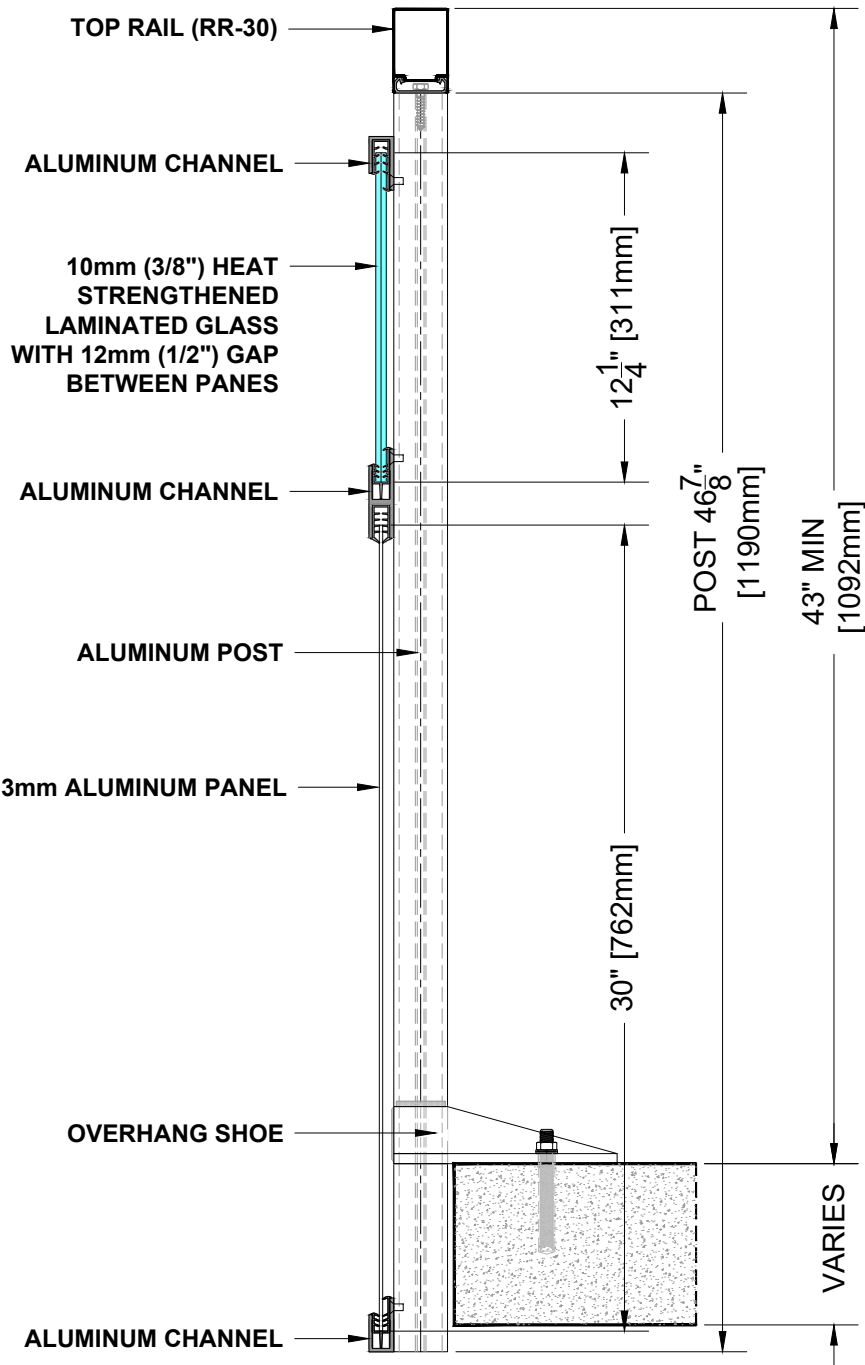

RR-30 TOP RAIL