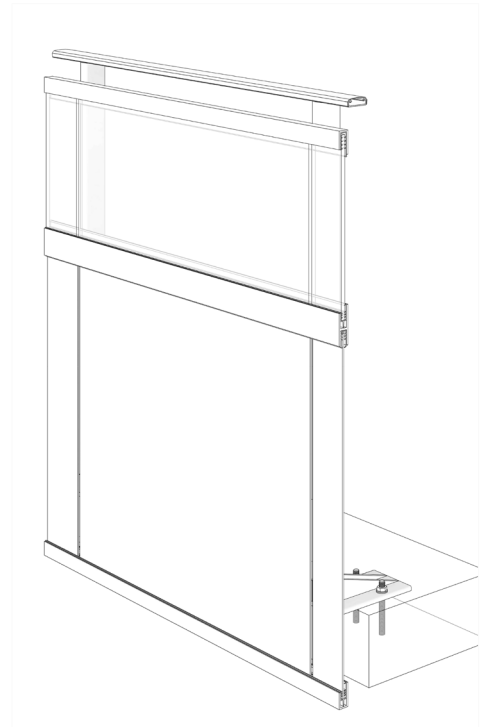

RR-10 TOP RAIL

BALCONY RAILING SECTION

Notes:

1. Installation to be completed in accordance with manufacturer specifications.
2. Do not scale drawings.
3. Contractor notes: For product and company information visit Regalaluminum.com

GLASS and PANEL RAILING RR-10 DETAIL

Manufacturer: Regal Aluminum Windows and Railings

Project: General

Regal Product Reference: RRG0404

Drawing Type: Category

Drawing reference: RRG0404

Date: 29/08/2020

REGAL