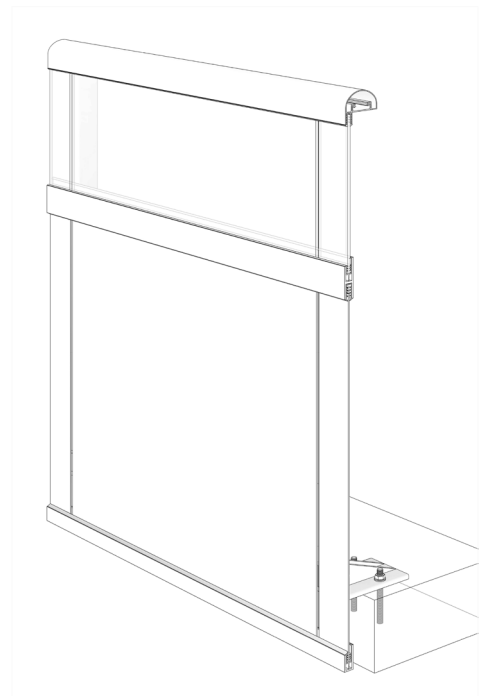

BALCONY RAILING SECTION

Notes:

1. Installation to be completed in accordance with manufacturer specifications.
2. Do not scale drawings.
3. Contractor notes: For product and company information visit Regalaluminum.com

GLASS and PANEL RAILING RR-60A DETAIL

Manufacturer: Regal Aluminum Windows and Railings

Project: General

Regal Product Reference: RRG0402

Drawing Type: Category

Drawing reference: RRG0402

Date: 29/08/2020

177 Drumlin Circle, Concord, ON L4K 3E7
T. 905-738-4375 • 1-800-732-3339

regalaluminum.com | sales@regalaluminum.com