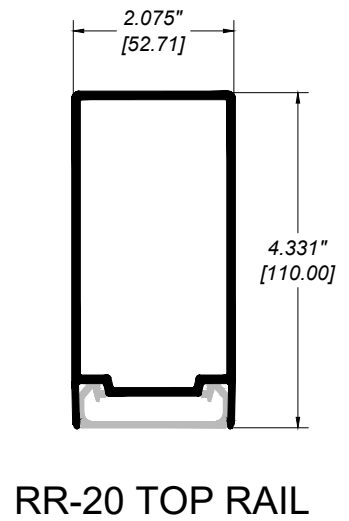

BALCONY RAILING SECTION

1. Notes:
1. Installation to be completed in accordance with manufacturer specifications.
  2. Do not scale drawings.
  3. Contractor notes: For product and company information visit Regalaluminum.com

GLASS and PANEL RAILING RR-20 DETAIL

Manufacturer: Regal Aluminum Windows and Railings	
Project: General	
Regal Product Reference: RRG0405	Drawing Type: Category
Drawing reference: RRG0405	Date: 29/08/2020

177 Drumlin Circle, Concord, ON L4K 3E7
T. 905-738-4375 • 1-800-732-3339
regalaluminum.com | sales@regalaluminum.com