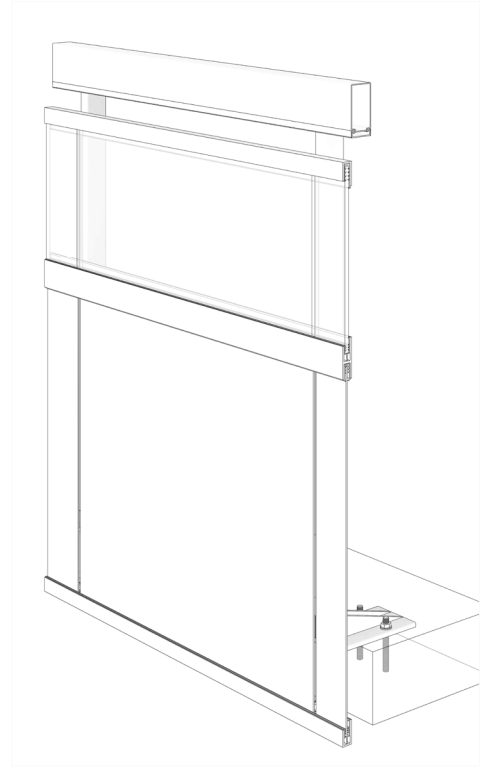

BALCONY RAILING SECTION

1. Notes:
1. Installation to be completed in accordance with manufacturer specifications.
  2. Do not scale drawings.
  3. Contractor notes: For product and company information visit Regalaluminum.com

GLASS and PANEL RAILING RR-20 DETAIL

Manufacturer: Regal Aluminum Windows and Railings	
Project: General	
Regal Product Reference: RRG0405	Drawing Type: Category
Drawing reference: RRG0405	Date: 29/08/2020

177 Drumlin Circle, Concord, ON L4K 3E7
T. 905-738-4375 • 1-800-732-3339
regalaluminum.com | sales@regalaluminum.com