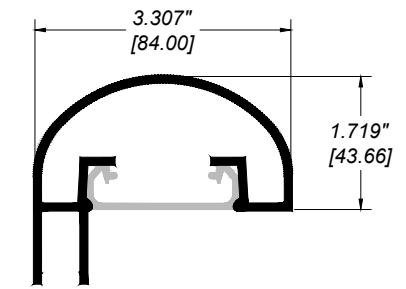

RR-60A TOP RAIL