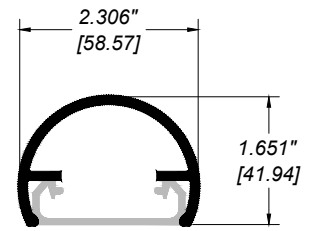

RR-70 TOP RAIL