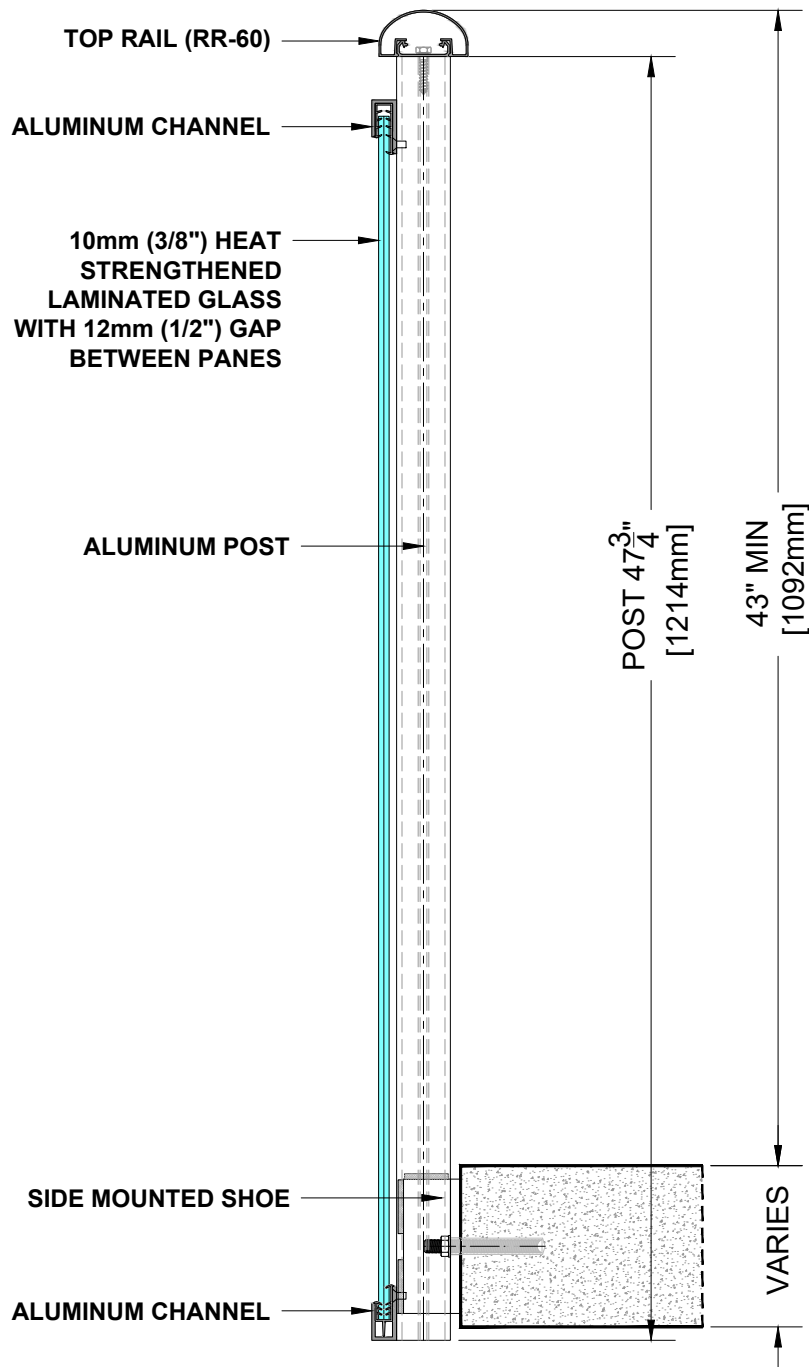

RR-60 TOP RAIL