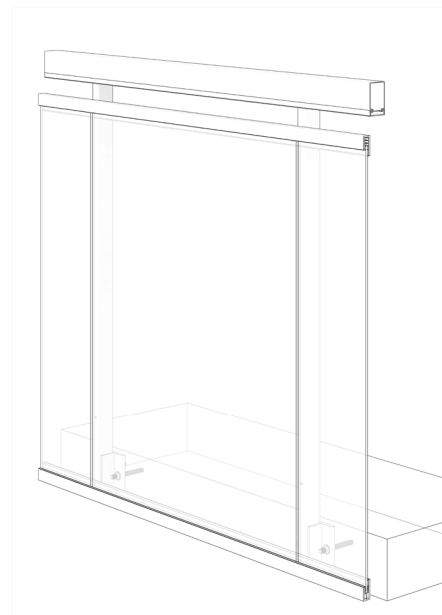

Notes:

1. Installation to be completed in accordance with manufacturer specifications.
2. Do not scale drawings.
3. Contractor notes: For product and company information visit Regalaluminum.com

GLASS RAILING RR-30 DETAIL

Manufacturer: Regal Aluminum Windows and Railings

Project: General

Regal Product Reference: RRF0206

Drawing Type: Category

Drawing reference: RRF0206

Date: 29/08/2020

REGAL

177 Drumlin Circle, Concord, ON L4K 3E7
T. 905-738-4375 • 1-800-732-3339

regalaluminum.com | sales@regalaluminum.com