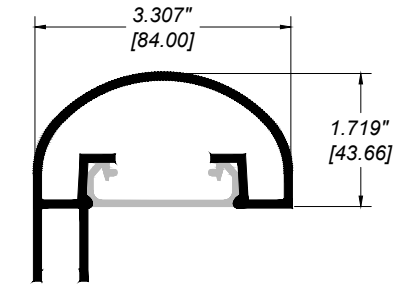

RR-60A TOP RAIL