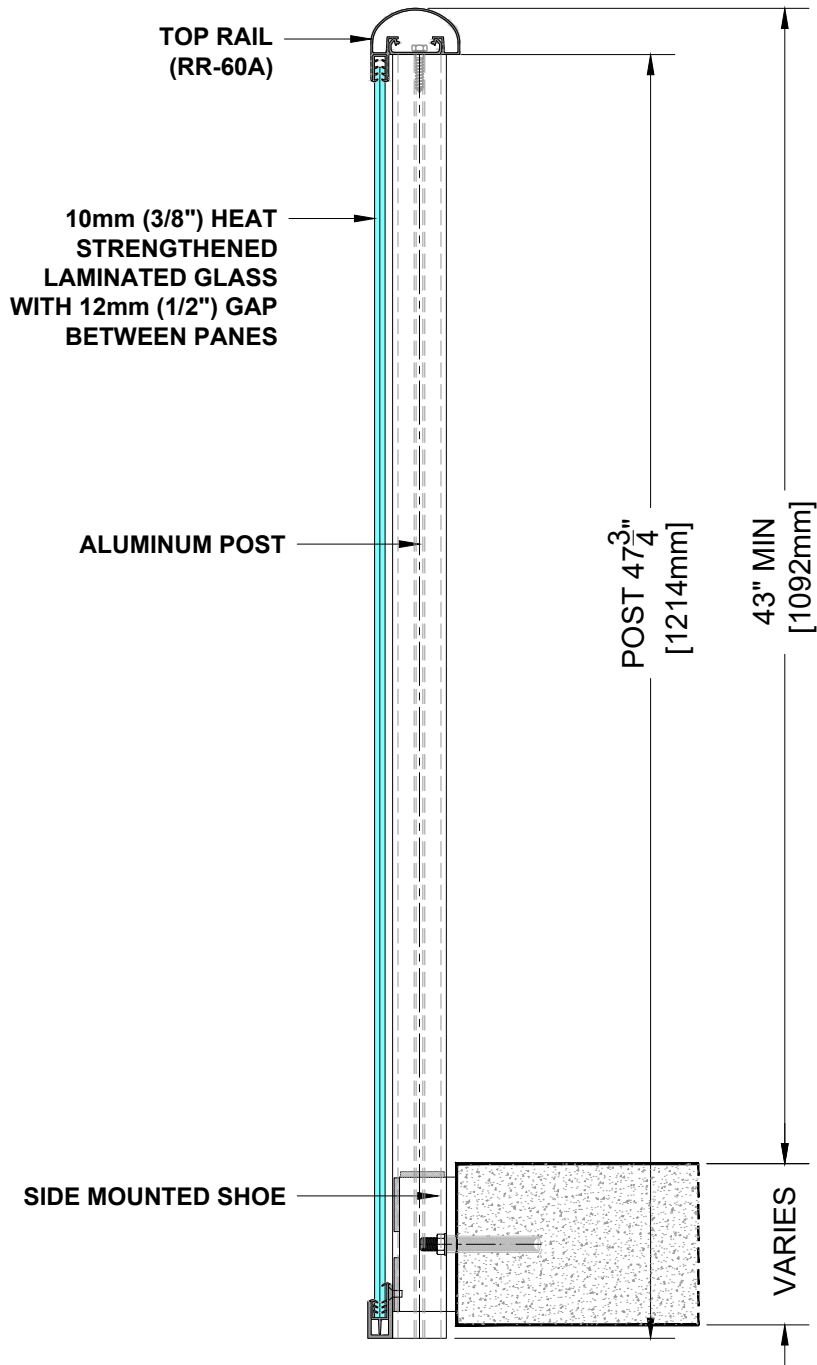

RR-60A TOP RAIL