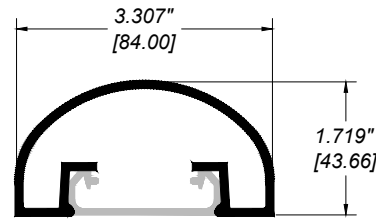

RR-60 TOP RAIL