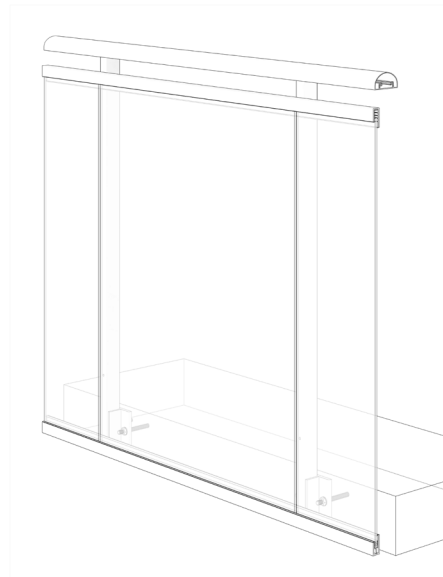

BALCONY RAILING SECTION

Notes:

1. Installation to be completed in accordance with manufacturer specifications.
2. Do not scale drawings.
3. Contractor notes: For product and company information visit Regalaluminum.com

GLASS RAILING RR-60 DETAIL

Manufacturer: Regal Aluminum Windows and Railings

Project: General

Regal Product Reference: RRF0201

Drawing Type: Category

Drawing reference: RRF0201

Date: 29/08/2020

REGAL

177 Drumlin Circle, Concord, ON L4K 3E7
T. 905-738-4375 • 1-800-732-3339

regalaluminum.com | sales@regalaluminum.com