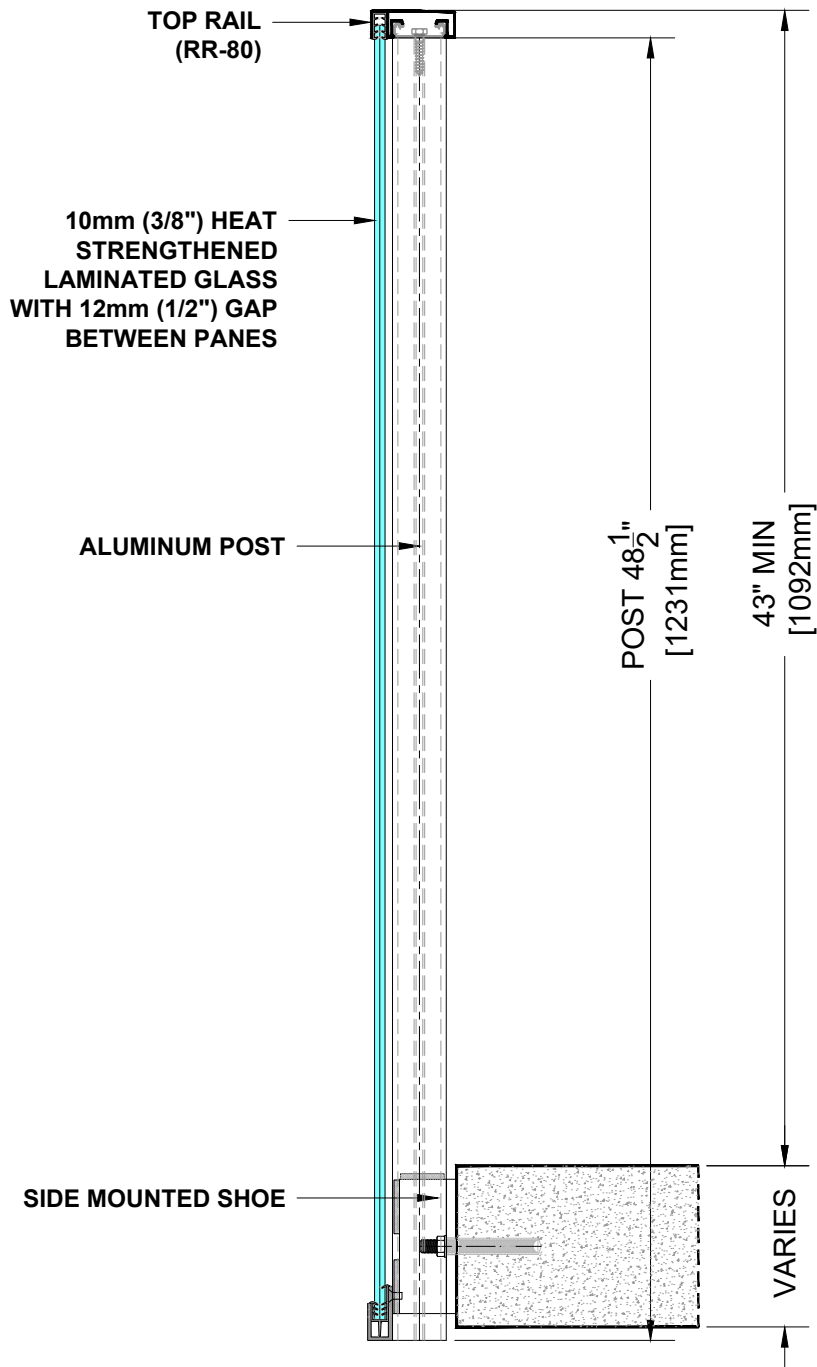

BALCONY RAILING SECTION