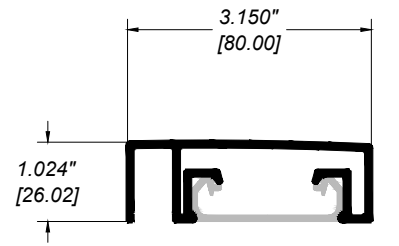

RR-80 TOP RAIL