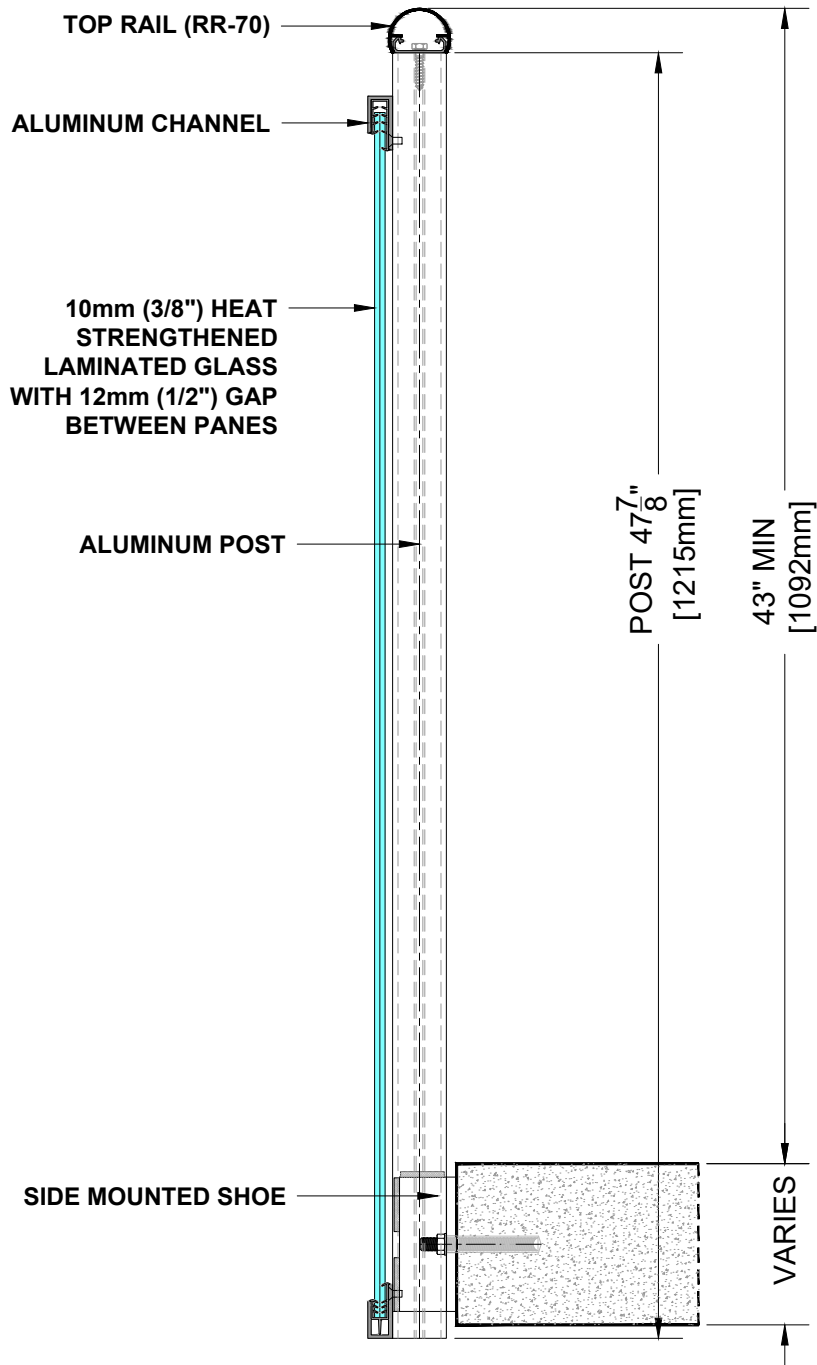

RR-70 TOP RAIL