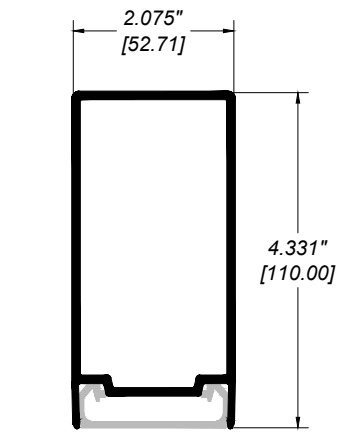

RR-20 TOP RAIL