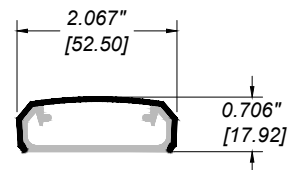

RR-40 TOP RAIL