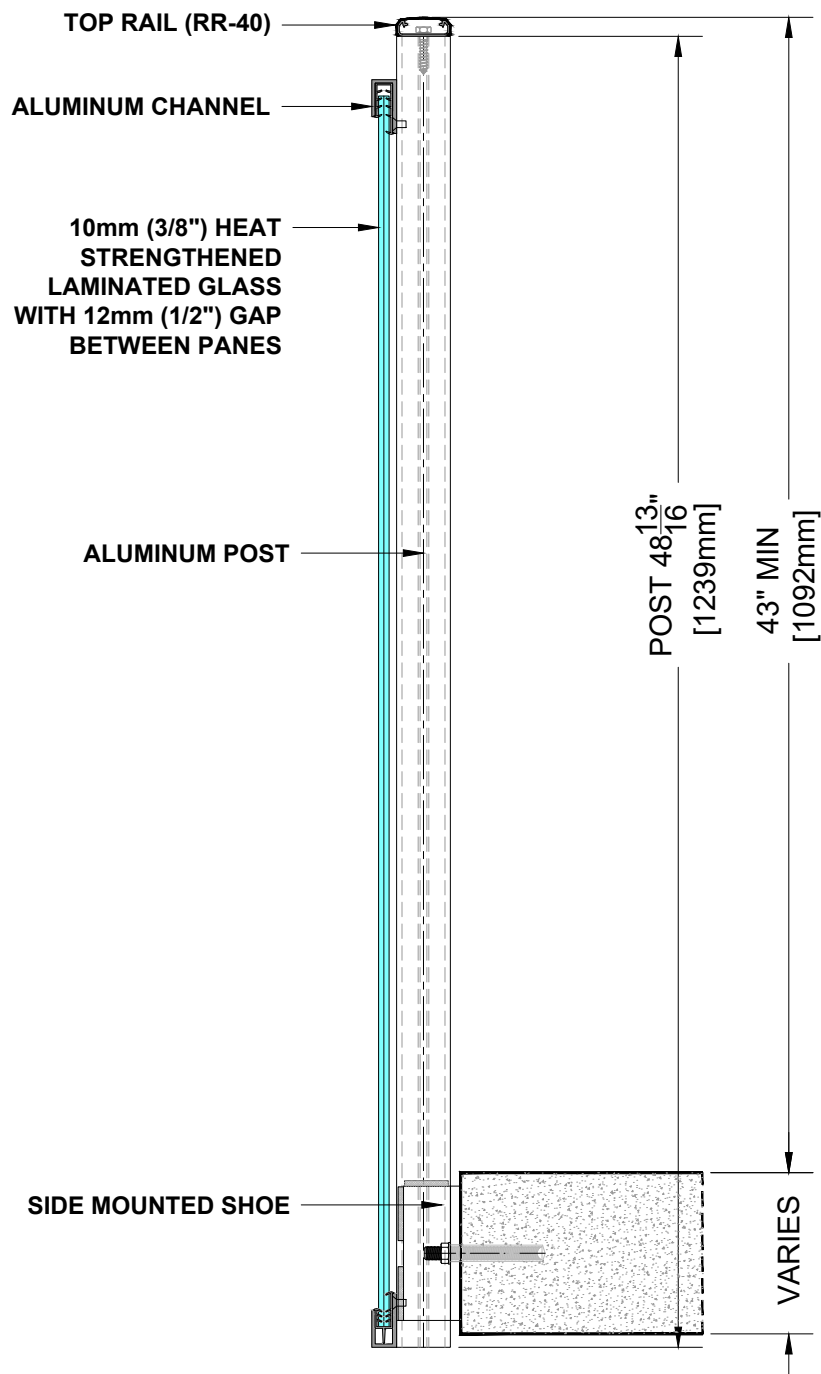

BALCONY RAILING SECTION