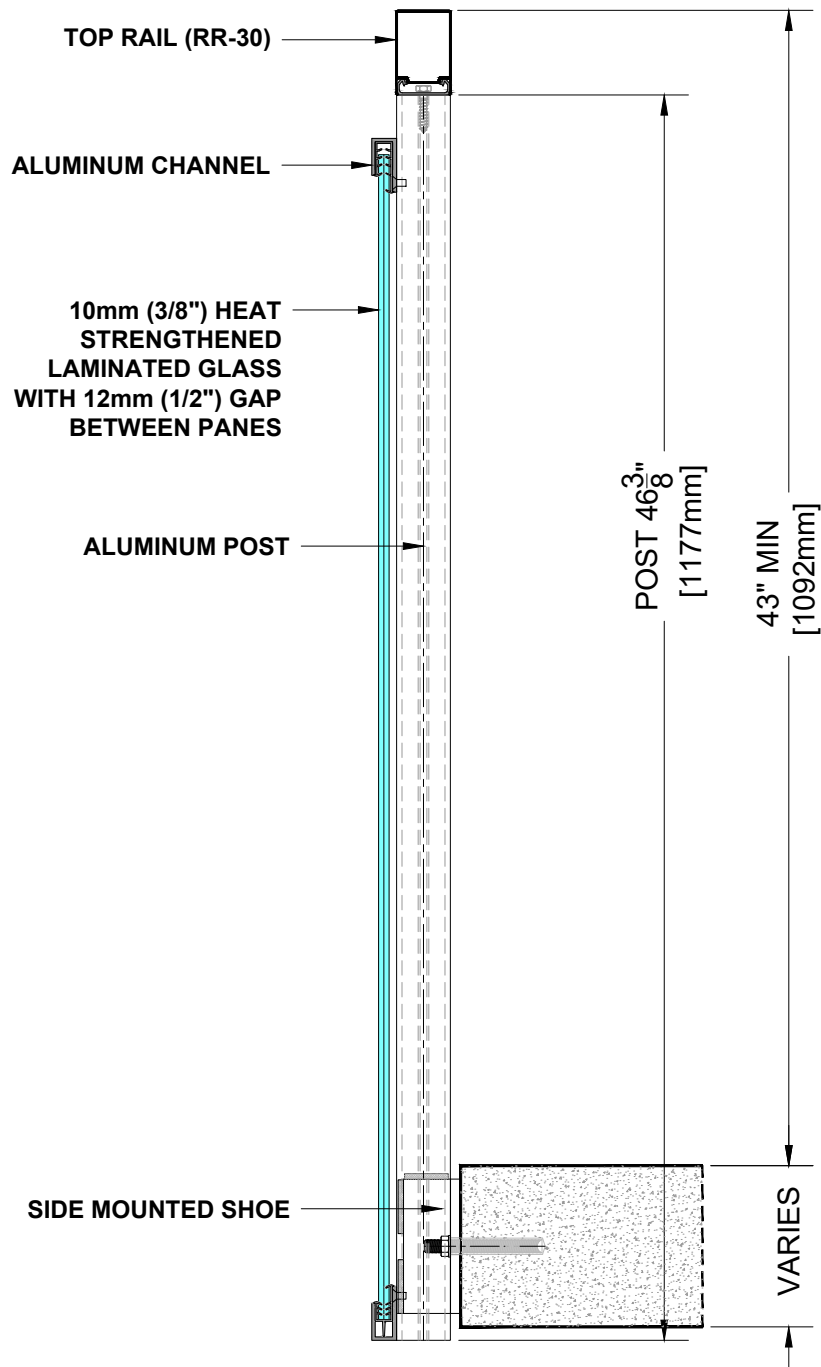

BALCONY RAILING SECTION