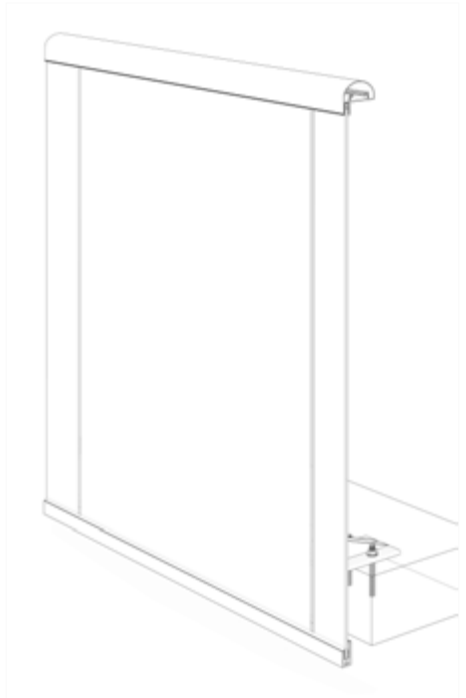

BALCONY RAILING SECTION

RR-60A TOP RAIL

- Notes:
1. Installation to be completed in accordance with manufacturer specifications.
 2. Do not scale drawings.
 3. Contractor notes: For product and company information visit Regalaluminum.com

FULL ALUMINUM PANEL RAILING RR-60A DETAIL

Manufacturer: Regal Aluminum Windows and Railings	
Project: General	
Regal Product Reference: RRFP0402	Drawing Type: Category
Drawing reference: RRFP0402	Date: 29/08/2020