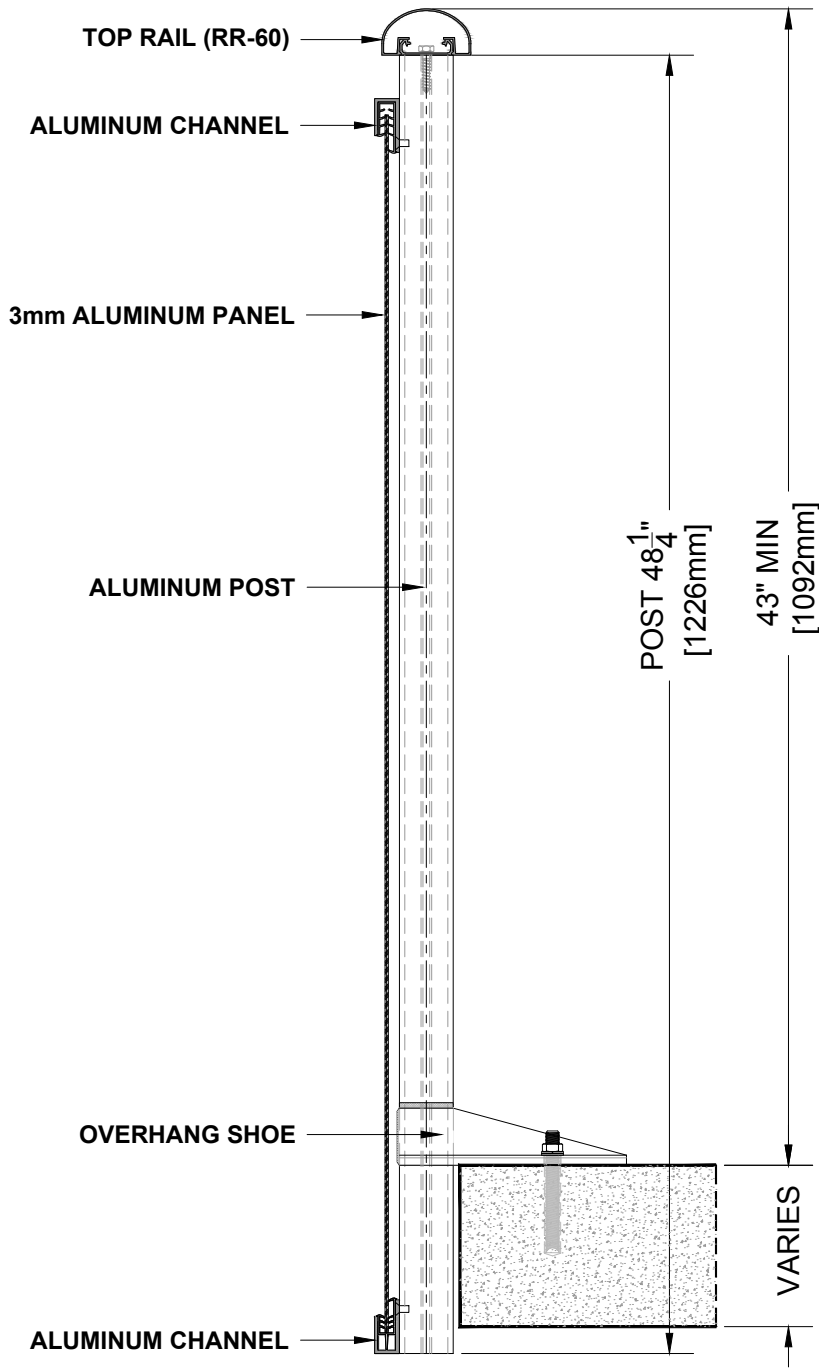

RR-60 TOP RAIL

BALCONY RAILING SECTION