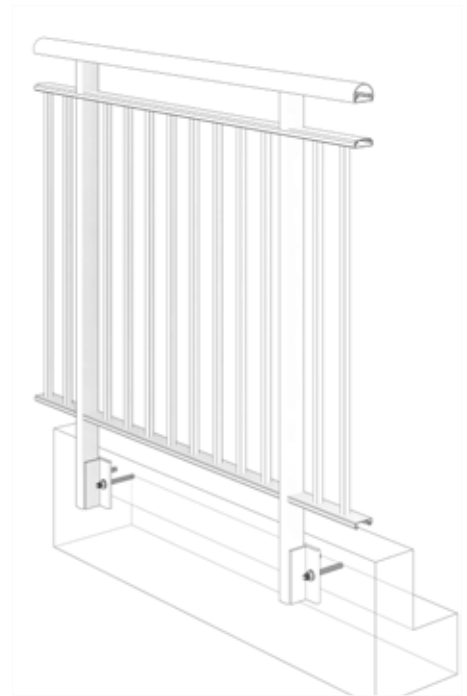

Notes:

1. Installation to be completed in accordance with manufacturer specifications.
2. Do not scale drawings.
3. Contractor notes: For product and company information visit Regalaluminum.com

PICKET RAILING RR-70 DETAIL

Manufacturer: Regal Aluminum Windows and Railings

Project: General

Regal Product Reference: RRPR0406

Drawing Type: Category

Drawing reference: RRPR0406

Date: 29/08/2020

REGAL

177 Drumlin Circle, Concord, ON L4K 3E7
T. 905-738-4375 • 1-800-732-3339

regalaluminum.com | sales@regalaluminum.com