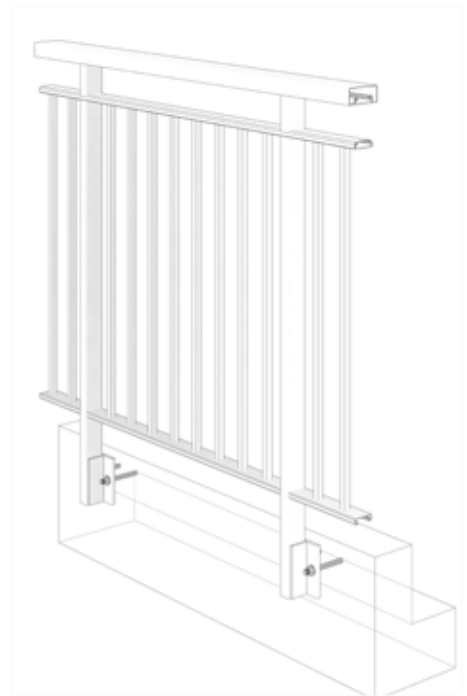

RR-10 TOP RAIL

SIDE-MOUNTED/ PICKET RAILING RR-10
ASSEMBLY SECTION VIEW

Notes:

1. Installation to be completed in accordance with manufacturer specifications.
2. Do not scale drawings.
3. Contractor notes: For product and company information visit Regalaluminum.com

PICKET RAILING RR-10 DETAIL

Manufacturer: Regal Aluminum Windows and Railings

Project: General

Regal Product Reference: RRPR0403

Drawing Type: Category

Drawing reference: RRPR0403

Date: 29/08/2020

REGAL