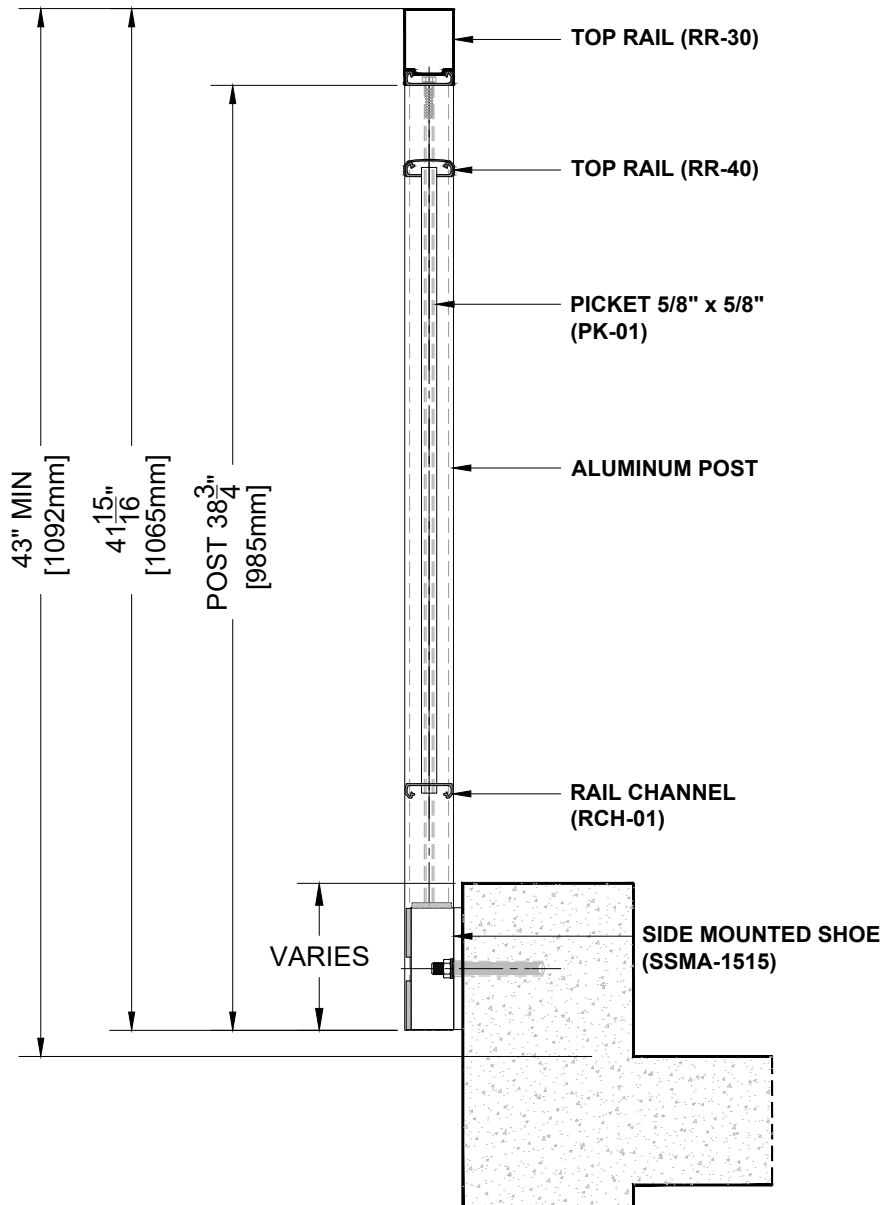

**SIDE-MOUNTED/ PICKET RAILING RR-30
ASSEMBLY SECTION VIEW**

Notes:

1. Installation to be completed in accordance with manufacturer specifications.
2. Do not scale drawings.
3. Contractor notes: For product and company information visit Regalaluminum.com