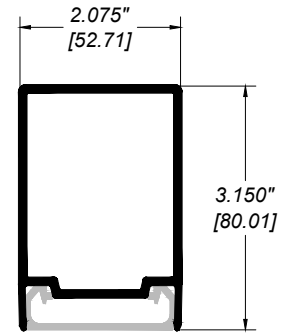

REGAL

177 Drumlin Circle, Concord, ON L4K 3E7
T. 905-738-4375 • 1-800-732-3339

regalaluminum.com | sales@regalaluminum.com

**SIDE-MOUNTED/ PICKET RAILING RR-30
ASSEMBLY SECTION VIEW**

Notes:

1. Installation to be completed in accordance with manufacturer specifications.
2. Do not scale drawings.
3. Contractor notes: For product and company information visit Regalaluminum.com