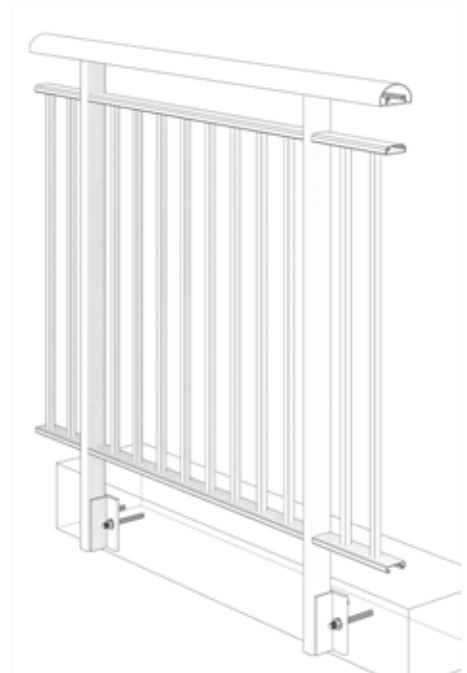

Notes:

1. Installation to be completed in accordance with manufacturer specifications.
2. Do not scale drawings.
3. Contractor notes: For product and company information visit Regalaluminum.com

PICKET RAILING RR-60 DETAIL

Manufacturer: Regal Aluminum Windows and Railings

Project: General

Regal Product Reference: RRPR0401

Drawing Type: Category

Drawing reference: RRPR0401

Date: 29/08/2020

REGAL

177 Drumlin Circle, Concord, ON L4K 3E7
T. 905-738-4375 • 1-800-732-3339

regalaluminum.com | sales@regalaluminum.com