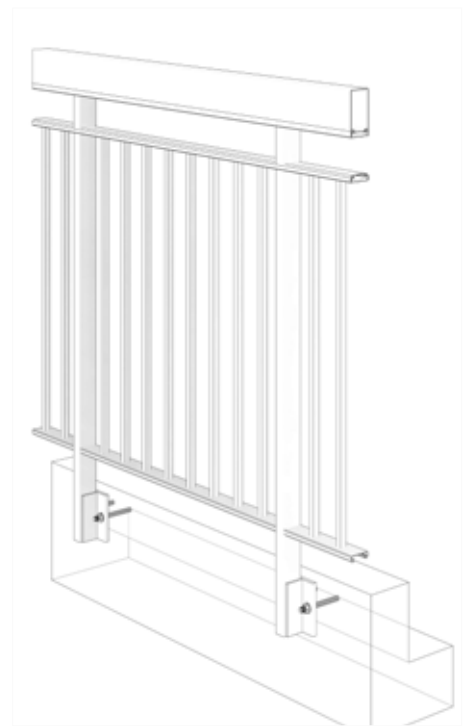

RR-10 TOP RAIL

SIDE-MOUNTED/ PICKET RAILING RR-10
ASSEMBLY SECTION VIEW

Notes:

1. Installation to be completed in accordance with manufacturer specifications.
2. Do not scale drawings.
3. Contractor notes: For product and company information visit Regalaluminum.com

PICKET RAILING RR-10 DETAIL

Manufacturer: Regal Aluminum Windows and Railings

Project: General

Regal Product Reference: RRPR0403

Drawing Type: Category

Drawing reference: RRPR0403

Date: 29/08/2020

REGAL

177 Drumlin Circle, Concord, ON L4K 3E7
T. 905-738-4375 • 1-800-732-3339

regalaluminum.com | sales@regalaluminum.com

SIDE-MOUNTED/ PICKET RAILING RR-20 ASSEMBLY SECTION VIEW

Notes:

1. Installation to be completed in accordance with manufacturer specifications.
2. Do not scale drawings.
3. Contractor notes: For product and company information visit Regalaluminum.com

RR-20 TOP RAIL

PICKET RAILING RR-20 DETAIL

Manufacturer: Regal Aluminum Windows and Railings

Project: General

Regal Product Reference: RRPR0404

Drawing Type: Category

Drawing reference: RRPR0404

Date: 29/08/2020