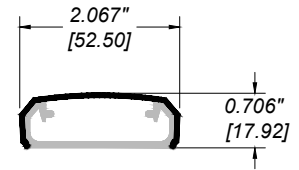

RR-40 TOP RAIL