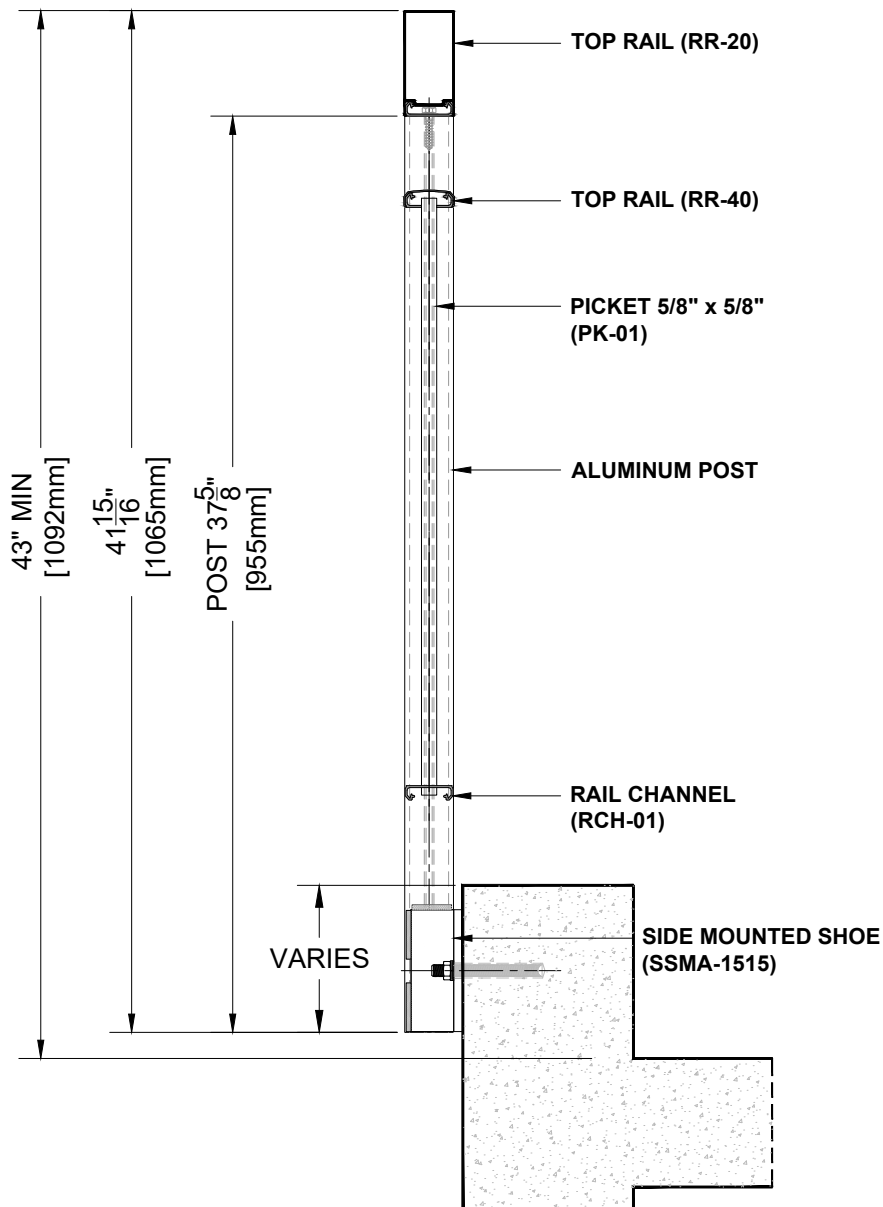

RR-10 TOP RAIL

SIDE-MOUNTED/ PICKET RAILING RR-10
ASSEMBLY SECTION VIEW

Notes:

1. Installation to be completed in accordance with manufacturer specifications.
2. Do not scale drawings.
3. Contractor notes: For product and company information visit Regalaluminum.com

177 Drumlin Circle, Concord, ON L4K 3E7
T. 905-738-4375 • 1-800-732-3339

regalaluminum.com | sales@regalaluminum.com

SIDE-MOUNTED/ PICKET RAILING RR-20 ASSEMBLY SECTION VIEW

Notes:

1. Installation to be completed in accordance with manufacturer specifications.
2. Do not scale drawings.
3. Contractor notes: For product and company information visit Regalaluminum.com