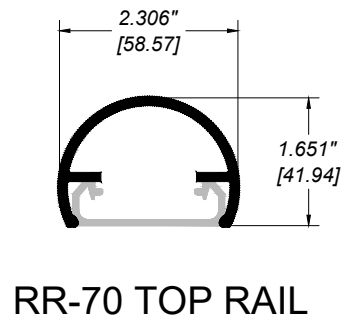

**SIDE-MOUNTED/ PICKET RAILING RR-70
ASSEMBLY SECTION VIEW**