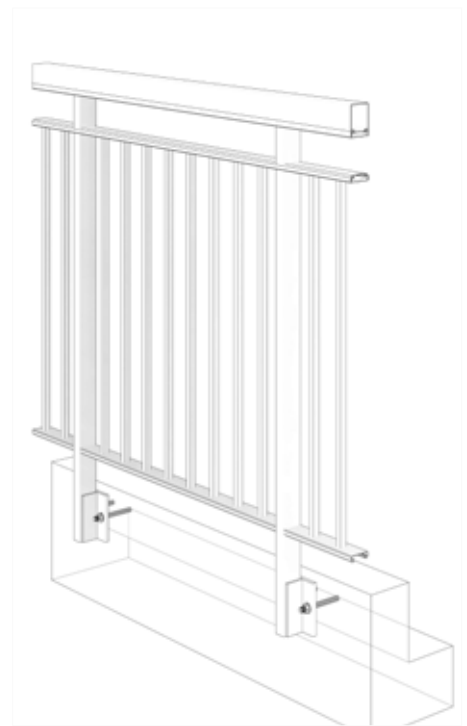

RR-20 TOP RAIL

PICKET RAILING RR-20 DETAIL

Manufacturer: Regal Aluminum Windows and Railings

Project: General

Regal Product Reference: RRPR0404

Drawing Type: Category

Drawing reference: RRPR0404

Date: 29/08/2020

RR-30 TOP RAIL

PICKET RAILING RR-30 DETAIL

Manufacturer: Regal Aluminum Windows and Railings

Project: General

Regal Product Reference: RRPR0405

Drawing Type: Category

Drawing reference: RRPR0405

Date: 29/08/2020