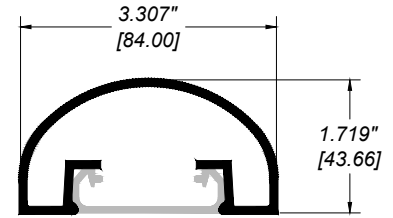

RR-60 TOP RAIL