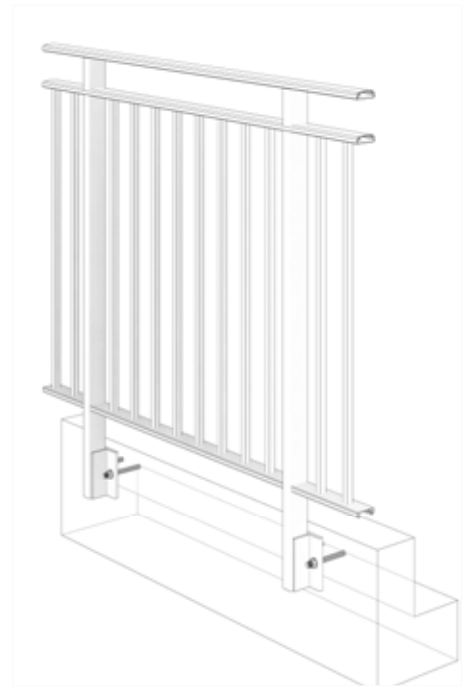

Notes:

1. Installation to be completed in accordance with manufacturer specifications.
2. Do not scale drawings.
3. Contractor notes: For product and company information visit Regalaluminum.com

PICKET RAILING RR-40 DETAIL

Manufacturer: Regal Aluminum Windows and Railings

Project: General

Regal Product Reference: RRPR0402

Drawing Type: Category

Drawing reference: RRPR0402

Date: 29/08/2020

REGAL

177 Drumlin Circle, Concord, ON L4K 3E7
T. 905-738-4375 • 1-800-732-3339

regalaluminum.com | sales@regalaluminum.com