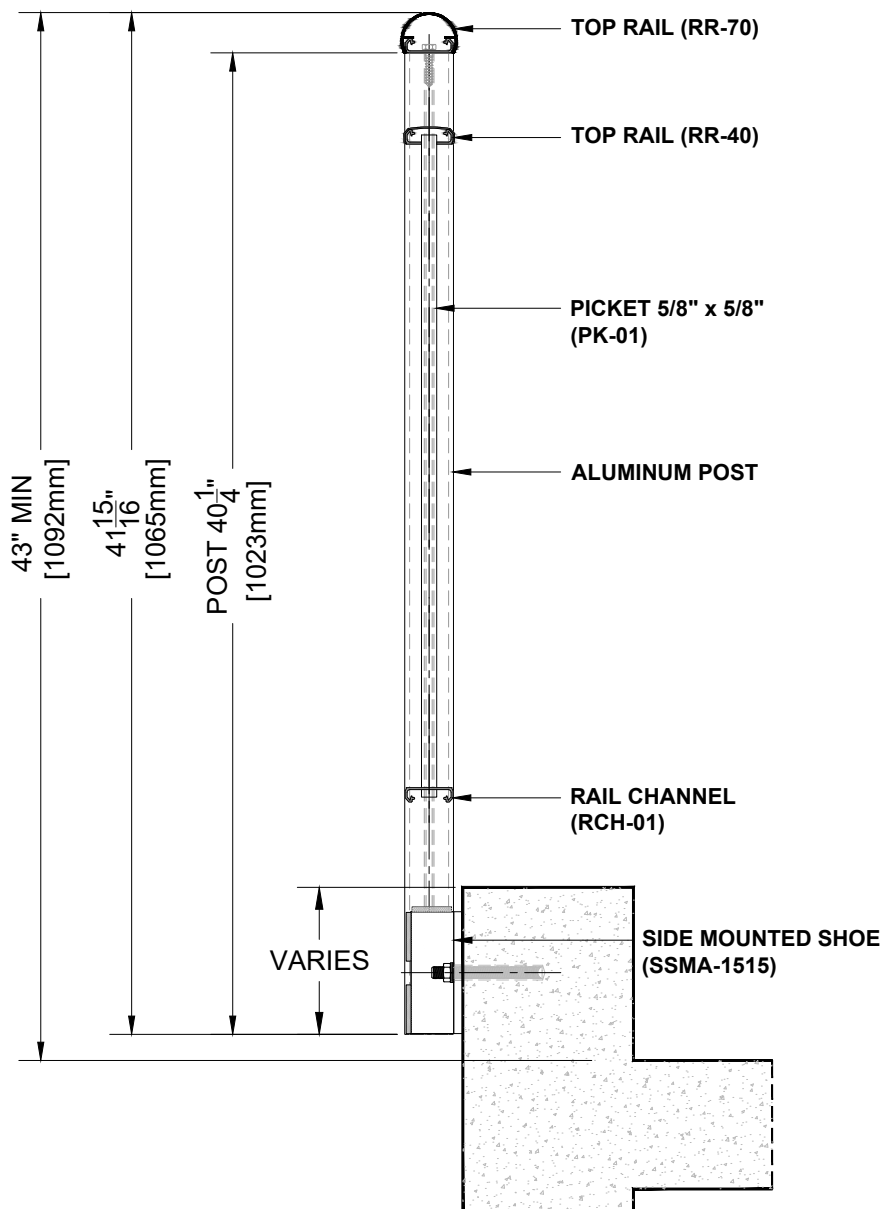

**SIDE-MOUNTED/ PICKET RAILING RR-70
ASSEMBLY SECTION VIEW**