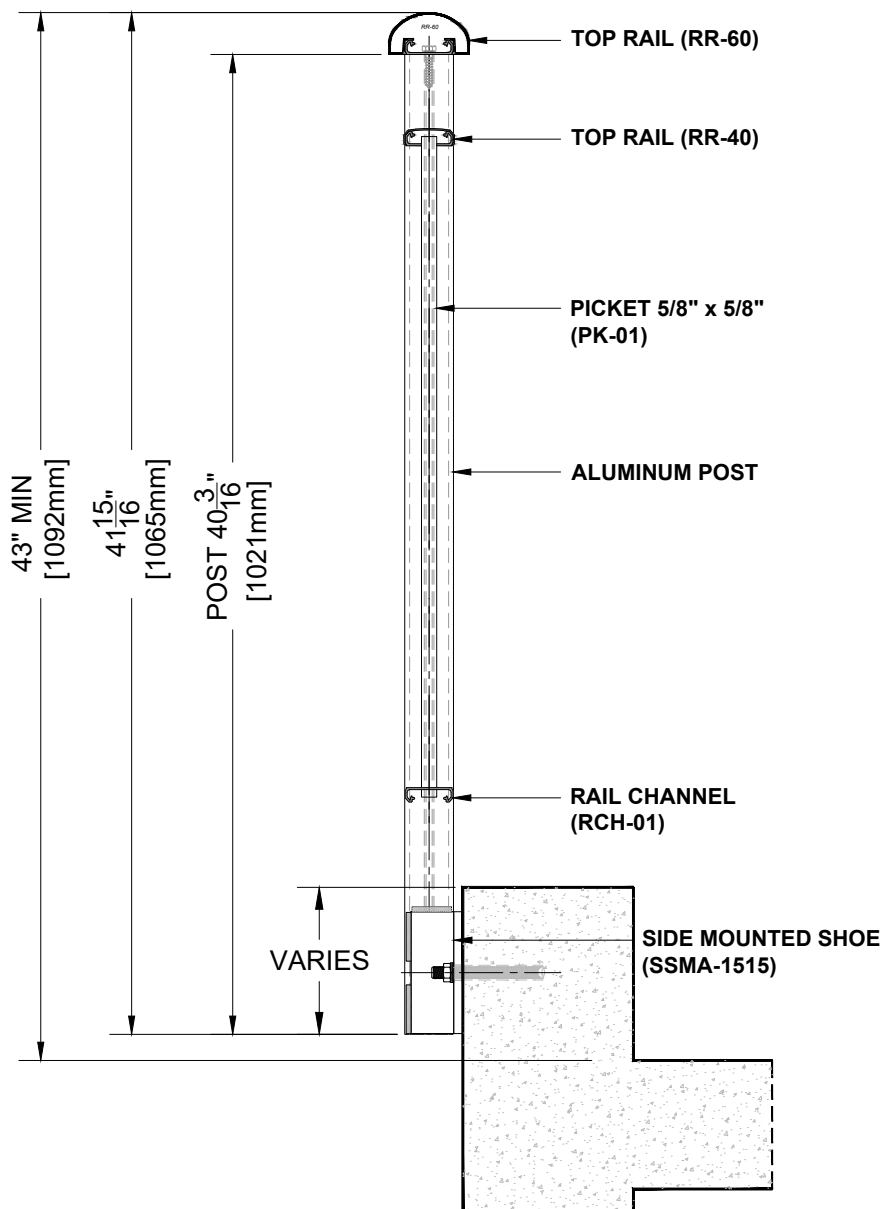

SIDE-MOUNTED/ PICKET RAILING RR-60
ASSEMBLY SECTION VIEW

RR-60 TOP RAIL