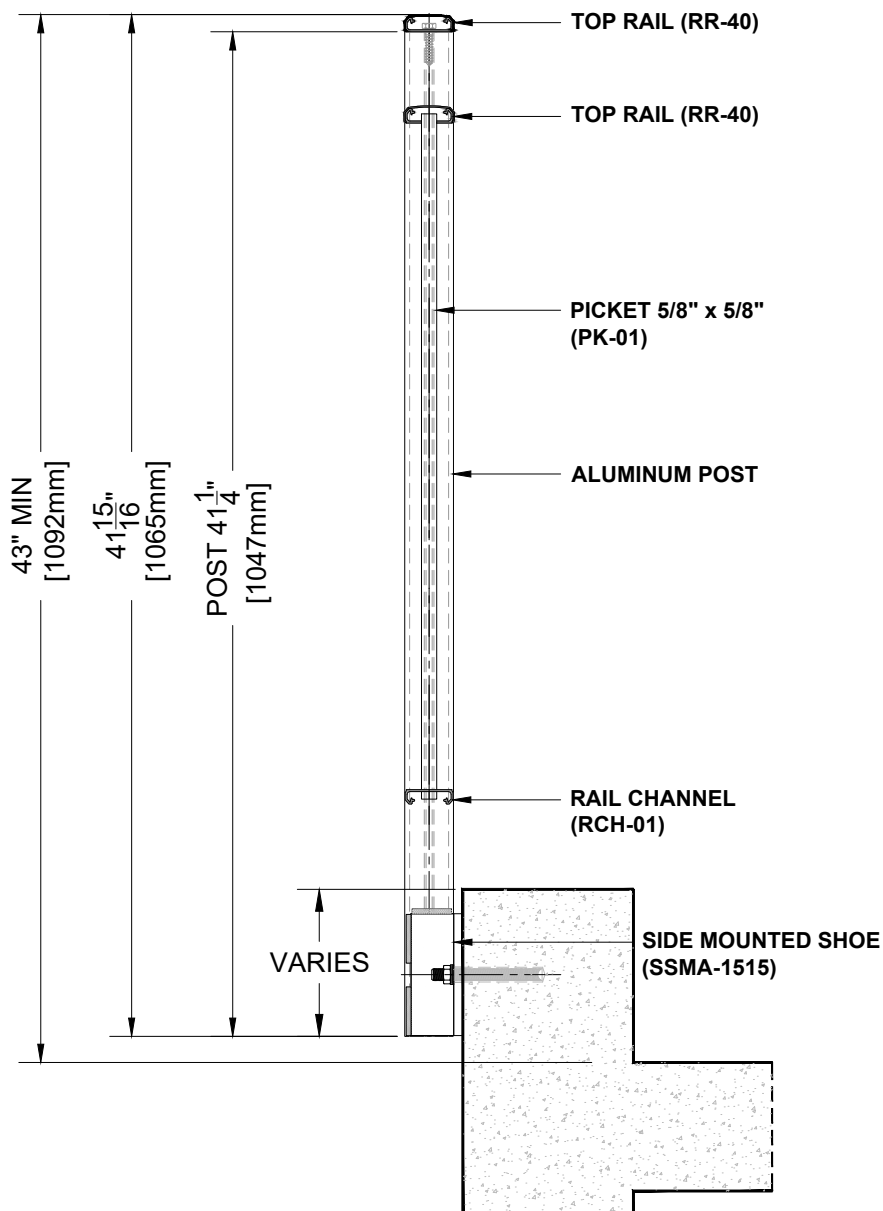

**SIDE-MOUNTED/ PICKET RAILING RR-40
ASSEMBLY SECTION VIEW**