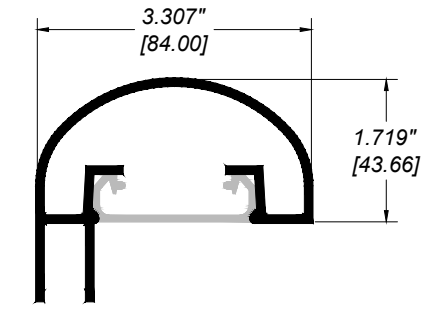

RR-60A TOP RAIL