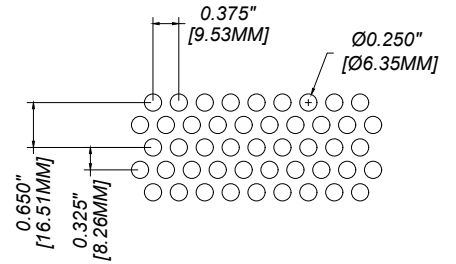

1/4" HOLE PATTERN