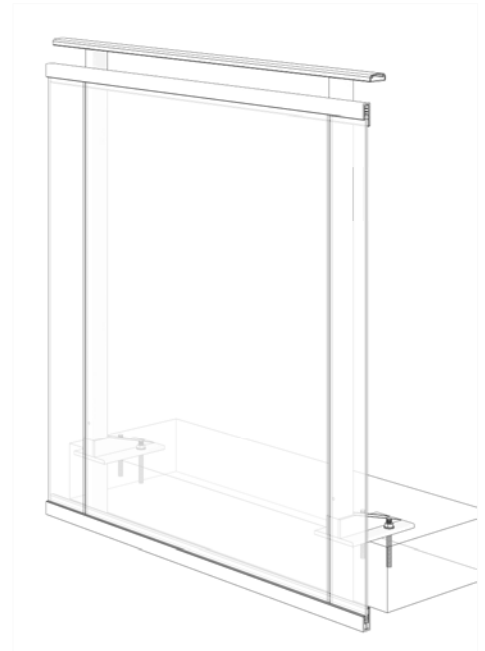

Notes:

1. Installation to be completed in accordance with manufacturer specifications.
2. Do not scale drawings.
3. Contractor notes: For product and company information visit Regalaluminum.com

GLASS RAILING RR-40 DETAIL

Manufacturer: Regal Aluminum Windows and Railings

Project: General

Regal Product Reference: RRF0403

Drawing Type: Category

Drawing reference: RRF0403

Date: 29/08/2020

REGAL

177 Drumlin Circle, Concord, ON L4K 3E7
T. 905-738-4375 • 1-800-732-3339

regalaluminum.com | sales@regalaluminum.com