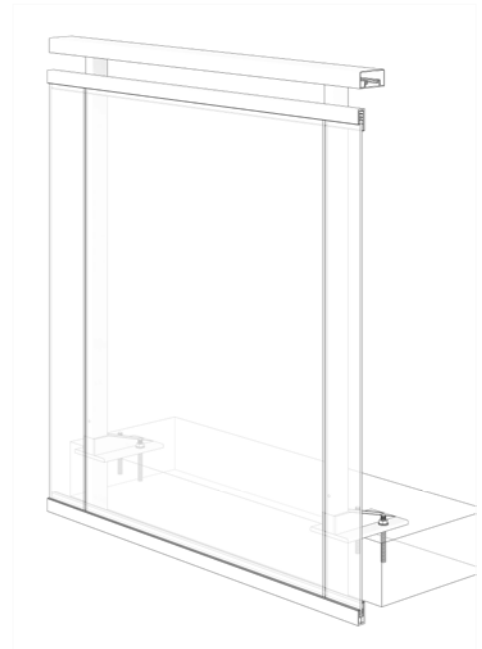

RR-10 TOP RAIL

BALCONY RAILING SECTION

Notes:

1. Installation to be completed in accordance with manufacturer specifications.
2. Do not scale drawings.
3. Contractor notes: For product and company information visit Regalaluminum.com

GLASS RAILING RR-10 DETAIL

Manufacturer: Regal Aluminum Windows and Railings

Project: General

Regal Product Reference: RRF0404

Drawing Type: Category

Drawing reference: RRF0404

Date: 29/08/2020

REGAL