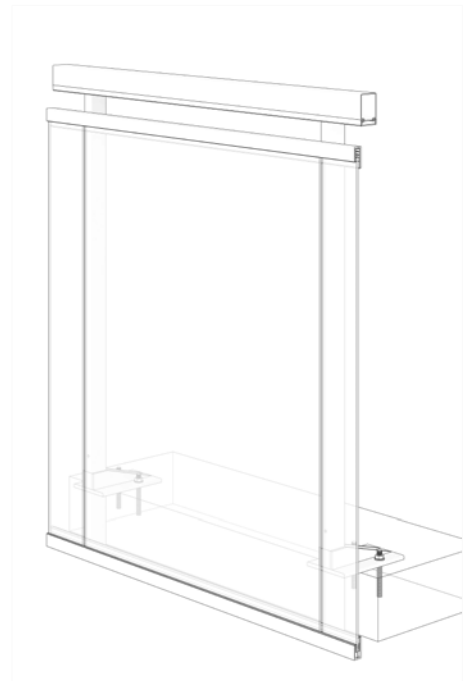

Notes:

1. Installation to be completed in accordance with manufacturer specifications.
2. Do not scale drawings.
3. Contractor notes: For product and company information visit Regalaluminum.com

GLASS RAILING RR-30 DETAIL

Manufacturer: Regal Aluminum Windows and Railings

Project: General

Regal Product Reference: RRF0406

Drawing Type: Category

Drawing reference: RRF0406

Date: 29/08/2020

REGAL

177 Drumlin Circle, Concord, ON L4K 3E7
T. 905-738-4375 • 1-800-732-3339

regalaluminum.com | sales@regalaluminum.com