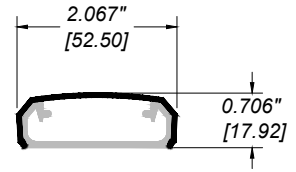

RR-40 TOP RAIL