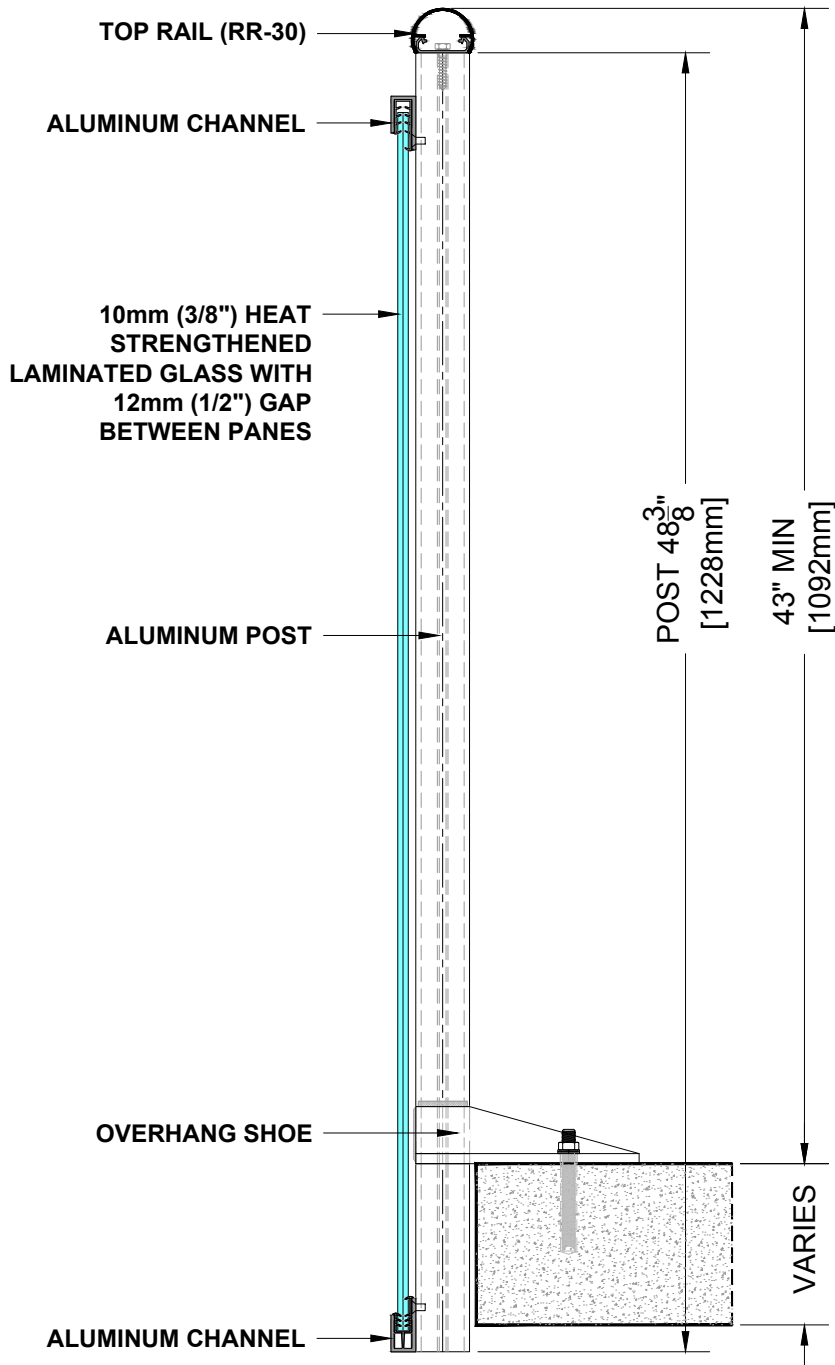

BALCONY RAILING SECTION