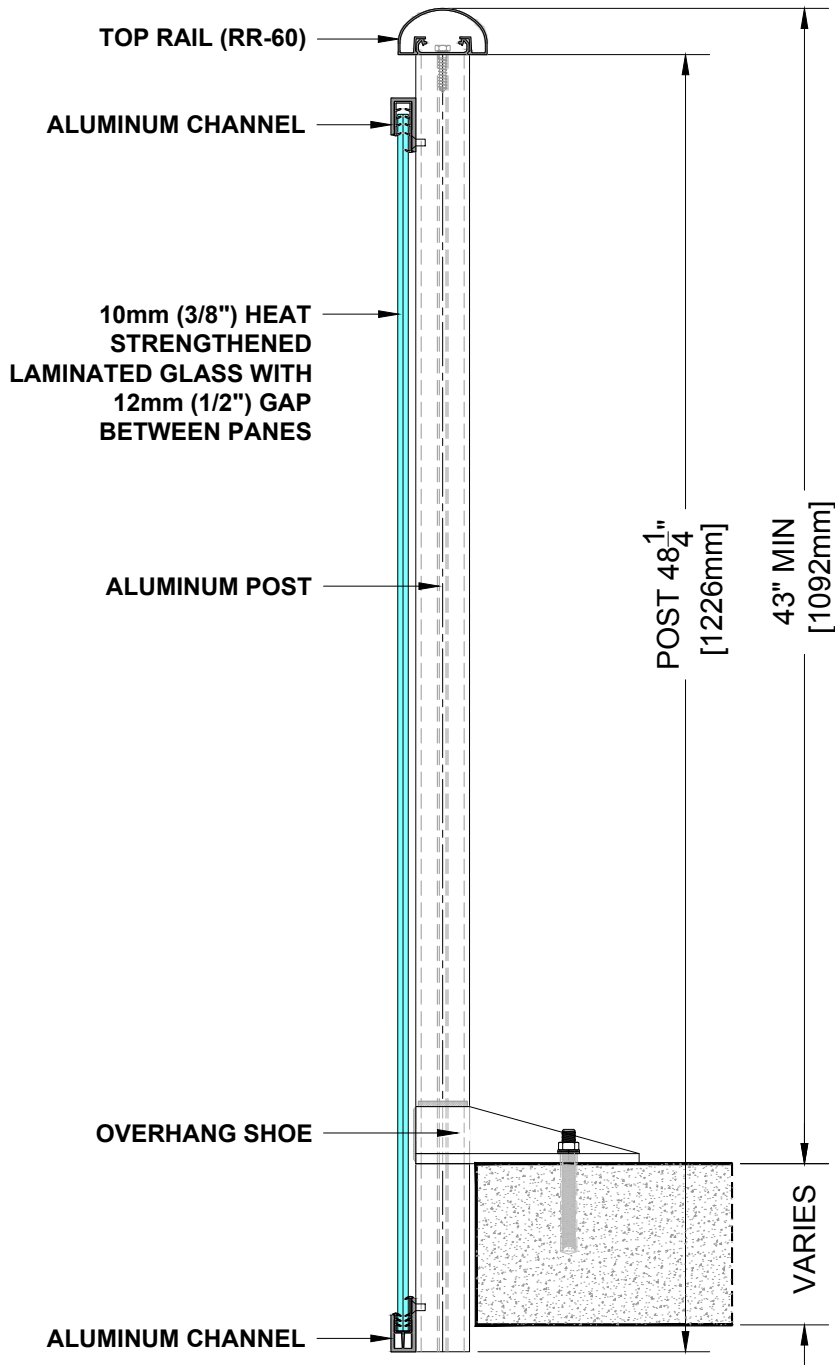

BALCONY RAILING SECTION

RR-60 TOP RAIL