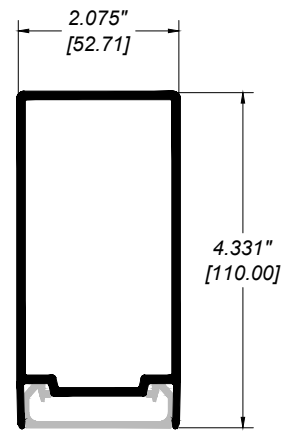

RR-20 TOP RAIL

GLASS RAILING RR-20 DETAIL

Manufacturer: Regal Aluminum Windows and Railings

Project: General

Regal Product Reference: RRF0405

Drawing Type: Category

Drawing reference: RRF0405

Date: 29/08/2020