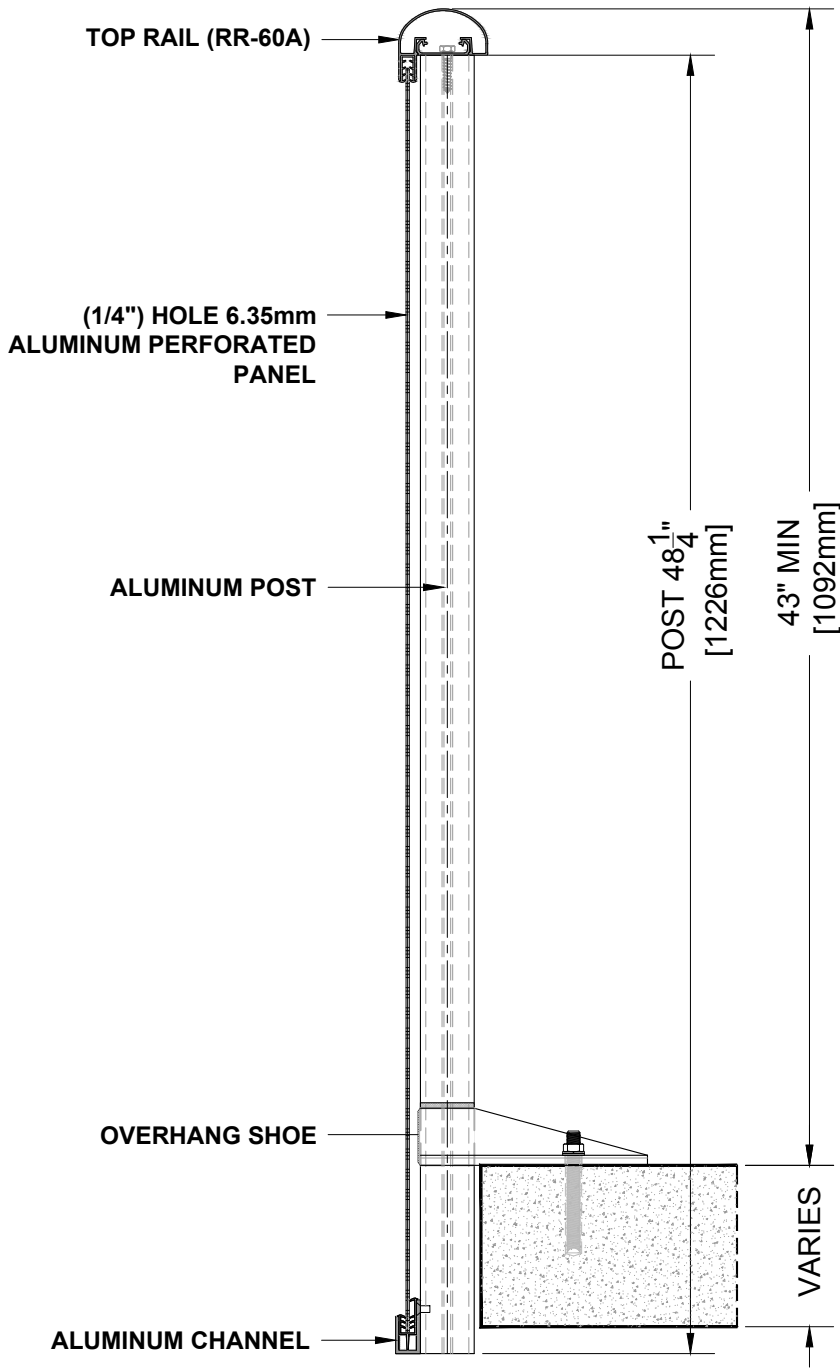

BALCONY RAILING SECTION