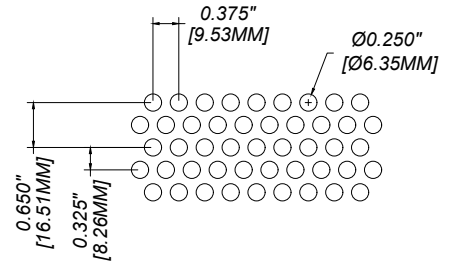

1/4" HOLE PATTERN