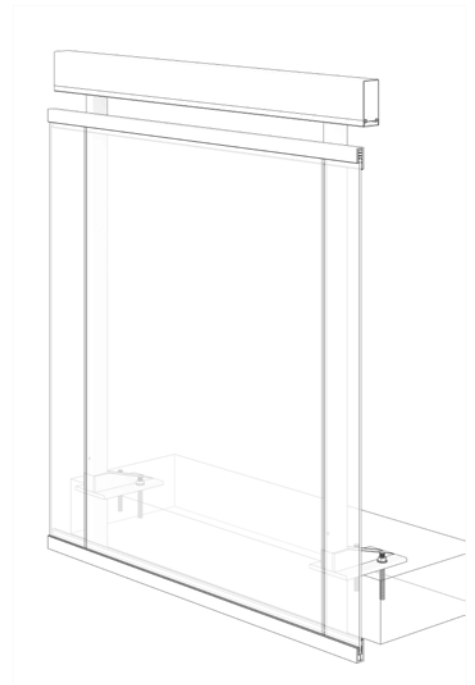

RR-10 TOP RAIL

BALCONY RAILING SECTION

Notes:

1. Installation to be completed in accordance with manufacturer specifications.
2. Do not scale drawings.
3. Contractor notes: For product and company information visit Regalaluminum.com

RR-20 TOP RAIL

GLASS RAILING RR-20 DETAIL

Manufacturer: Regal Aluminum Windows and Railings

Project: General

Regal Product Reference: RRF0405

Drawing Type: Category

Drawing reference: RRF0405

Date: 29/08/2020