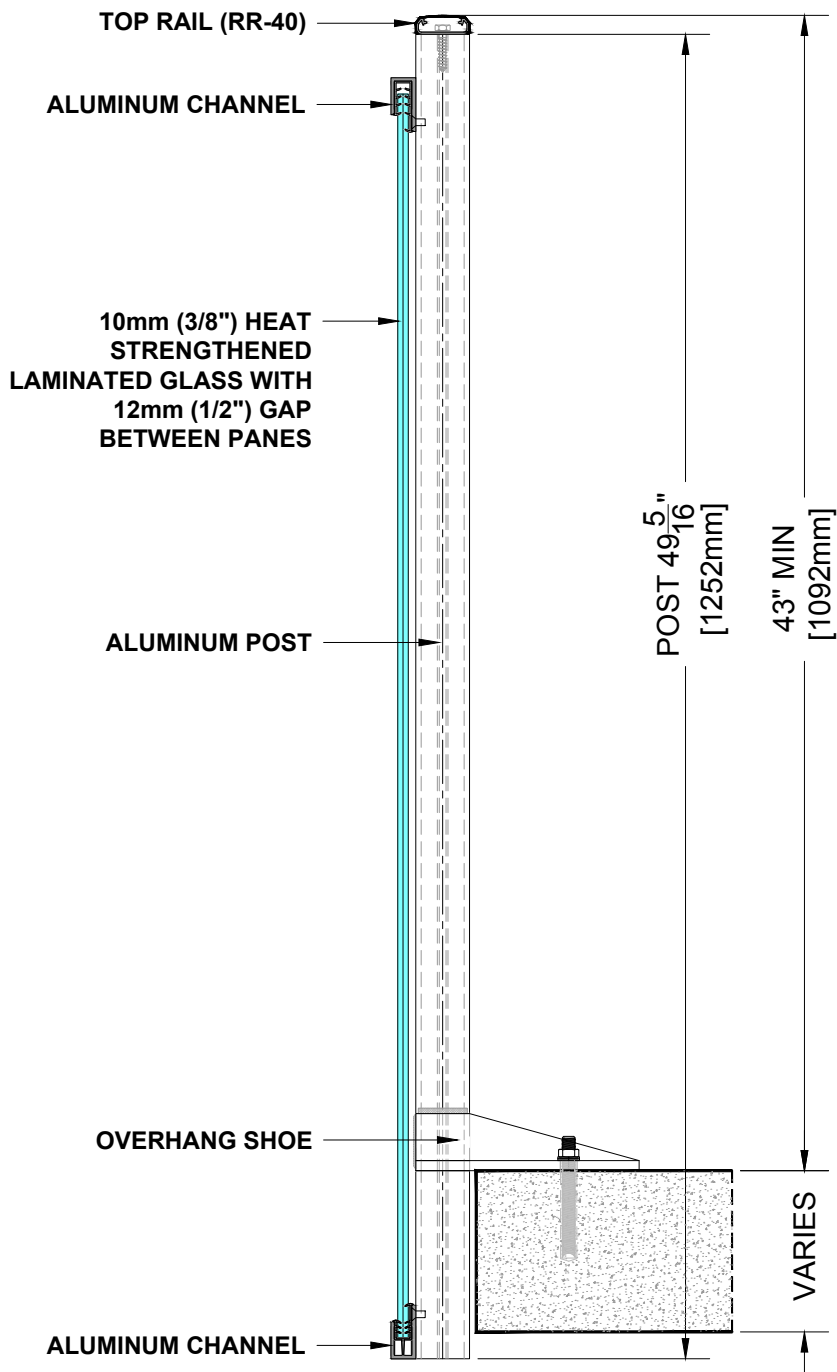

BALCONY RAILING SECTION