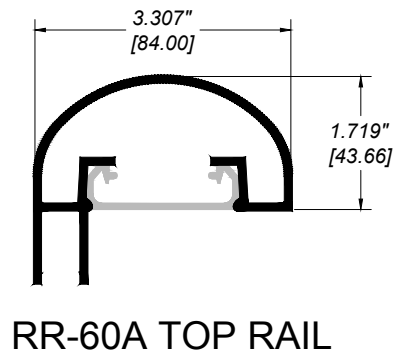

BALCONY RAILING SECTION

Notes:

1. Installation to be completed in accordance with manufacturer specifications.
2. Do not scale drawings.
3. Contractor notes: For product and company information visit Regalaluminum.com

GLASS RAILING RR-60A DETAIL

Manufacturer: Regal Aluminum Windows and Railings

Project: General

Regal Product Reference: RRF0402

Drawing Type: Category

Drawing reference: RRF0402

Date: 29/08/2020

REGAL

177 Drumlin Circle, Concord, ON L4K 3E7
T. 905-738-4375 • 1-800-732-3339

regalaluminum.com | sales@regalaluminum.com