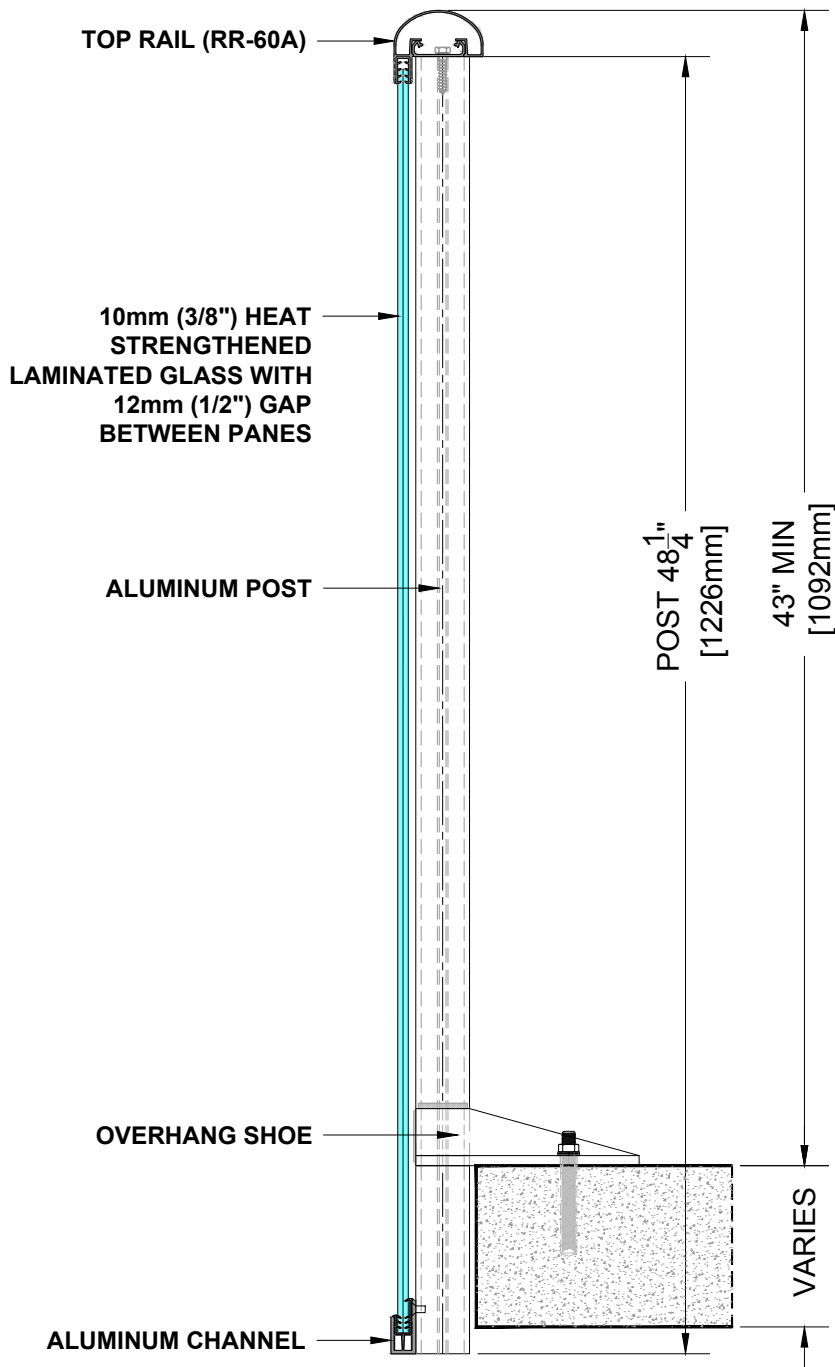

BALCONY RAILING SECTION

Notes:

1. Installation to be completed in accordance with manufacturer specifications.
2. Do not scale drawings.
3. Contractor notes: For product and company information visit Regalaluminum.com

GLASS RAILING RR-60A DETAIL

Manufacturer: Regal Aluminum Windows and Railings

Project: General

Regal Product Reference: RRF0402

Drawing Type: Category

Drawing reference: RRF0402

Date: 29/08/2020

REGAL

177 Drumlin Circle, Concord, ON L4K 3E7
T. 905-738-4375 • 1-800-732-3339

regalaluminum.com | sales@regalaluminum.com