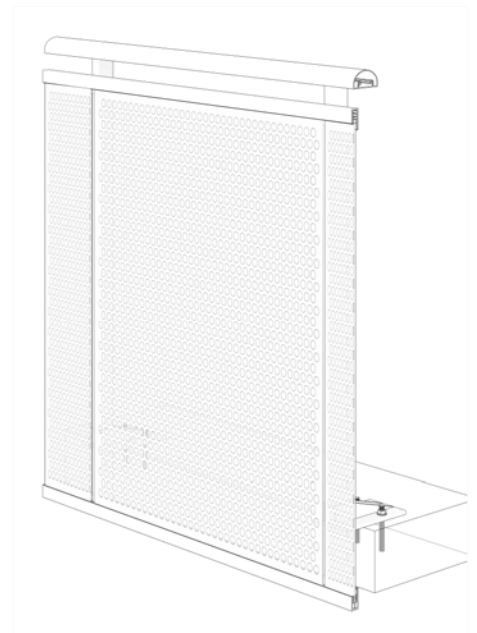

Notes:

1. Installation to be completed in accordance with manufacturer specifications.
2. Do not scale drawings.
3. Contractor notes: For product and company information visit Regalaluminum.com

1/4" PERFORATED PANEL RAILING RR-60 DETAIL

Manufacturer: Regal Aluminum Windows and Railings

Project: General

Regal Product Reference: RRPP0401

Drawing Type: Category

Drawing reference: RRPP0401

Date: 29/08/2020

REGAL

177 Drumlin Circle, Concord, ON L4K 3E7
T. 905-738-4375 • 1-800-732-3339

regalaluminum.com | sales@regalaluminum.com