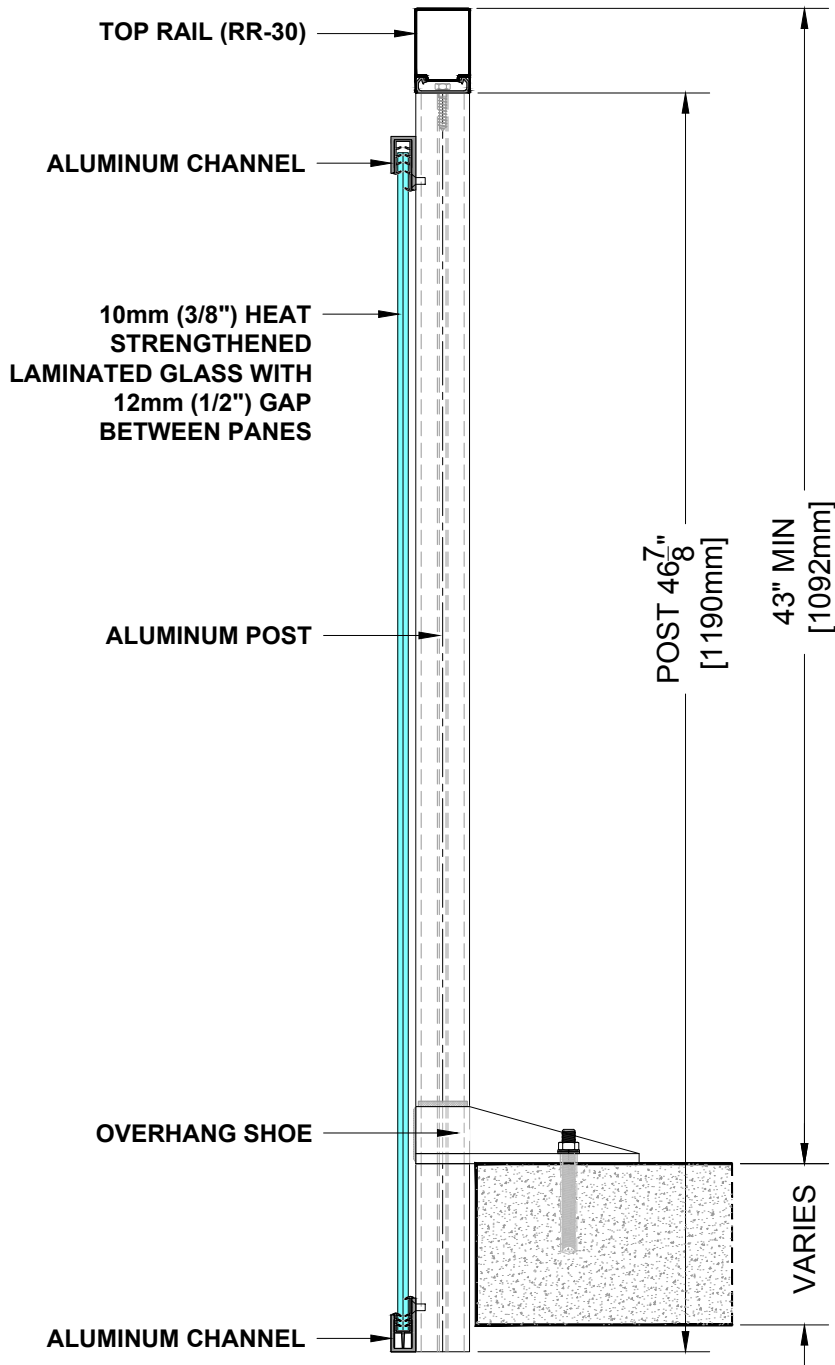

BALCONY RAILING SECTION