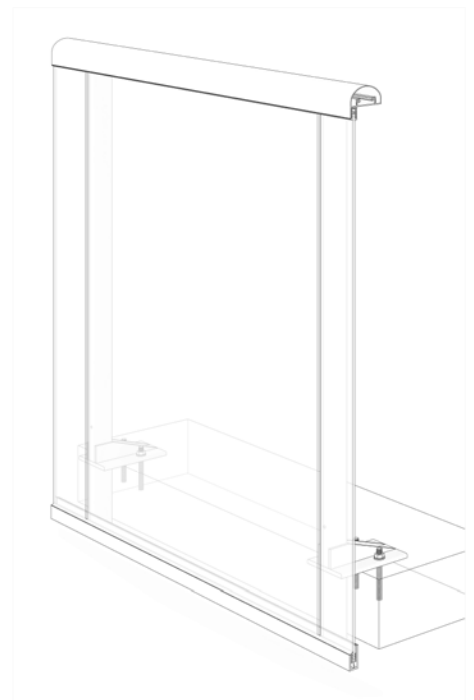

BALCONY RAILING SECTION

Notes:

1. Installation to be completed in accordance with manufacturer specifications.
2. Do not scale drawings.
3. Contractor notes: For product and company information visit Regalaluminum.com

GLASS RAILING RR-60A DETAIL

Manufacturer: Regal Aluminum Windows and Railings

Project: General

Regal Product Reference: RRF0402

Drawing Type: Category

Drawing reference: RRF0402

Date: 29/08/2020

REGAL

177 Drumlin Circle, Concord, ON L4K 3E7
T. 905-738-4375 • 1-800-732-3339

regalaluminum.com | sales@regalaluminum.com