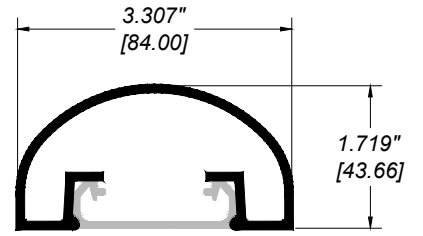

RR-60 TOP RAIL