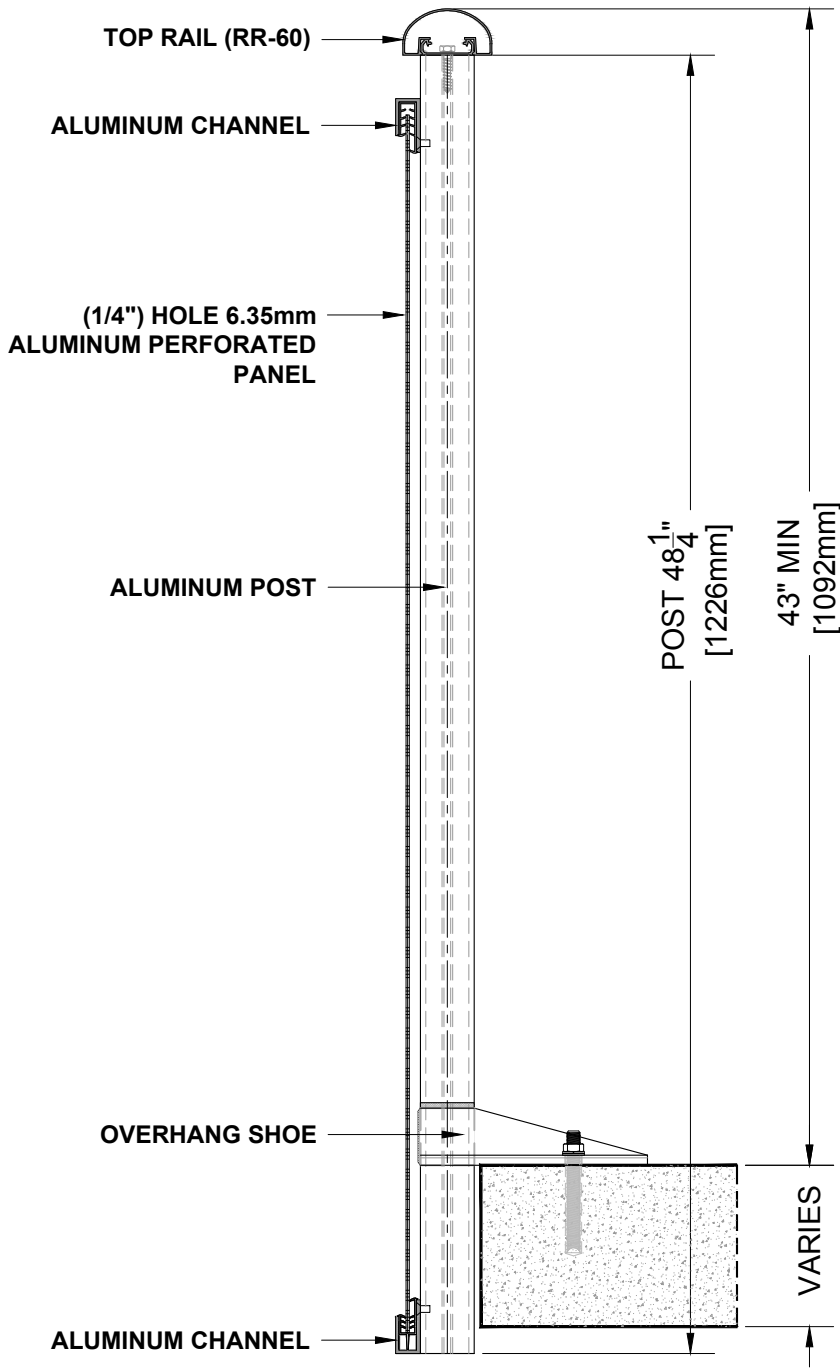

BALCONY RAILING SECTION