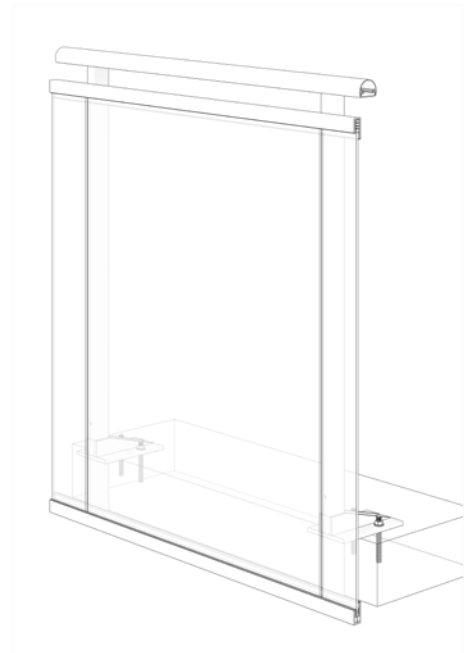

Notes:

1. Installation to be completed in accordance with manufacturer specifications.
2. Do not scale drawings.
3. Contractor notes: For product and company information visit Regalaluminum.com

GLASS RAILING RR-70 DETAIL

Manufacturer: Regal Aluminum Windows and Railings

Project: General

Regal Product Reference: RRF0407

Drawing Type: Category

Drawing reference: RRF0407

Date: 29/08/2020

REGAL

177 Drumlin Circle, Concord, ON L4K 3E7
T. 905-738-4375 • 1-800-732-3339

regalaluminum.com | sales@regalaluminum.com