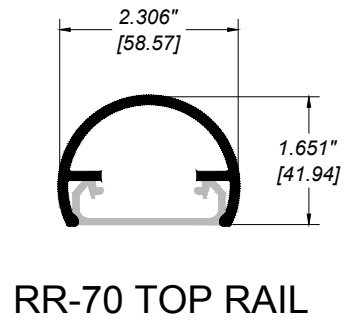

Notes:

1. Installation to be completed in accordance with manufacturer specifications.
2. Do not scale drawings.
3. Contractor notes: For product and company information visit Regalaluminum.com

GLASS RAILING RR-70 DETAIL

Manufacturer: Regal Aluminum Windows and Railings

Project: General

Regal Product Reference: RRF0407

Drawing Type: Category

Drawing reference: RRF0407

Date: 29/08/2020

REGAL

177 Drumlin Circle, Concord, ON L4K 3E7
T. 905-738-4375 • 1-800-732-3339

regalaluminum.com | sales@regalaluminum.com