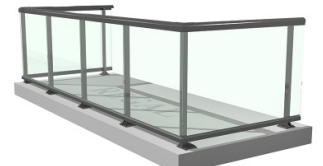

RRG01 - RR60
General Top Mounted
Clear Glass Panels

RRG01 - RR60A
General Top Mounted
Clear Glass Panels

RRG02 - RR60
General Side Mounted
Clear Glass Panels

RRG02 - RR60A
General Side Mounted
Clear Glass Panels

GLASS RAILING

RRG03 - RR60
Asymmetrical Top Mounted
Clear Glass Panels

RRG03 - RR60A
Asymmetrical Top Mounted
Clear Glass Panels

RRG04 - RR60
Top Mounted Overhung
Clear Glass Panels

RRG04 - RR60A
Top Mounted Overhung
Clear Glass Panels

RRG06 - RR60
Adjustable Side Mounted
Clear Glass Panels

RRG06 - RR60A
Adjustable Side Mounted
Clear Glass Panels

RRG07 - RR60
Adjustable Top Mounted
Clear Glass Panels

RRG07 - RR60A
Adjustable Top Mounted
Clear Glass Panels