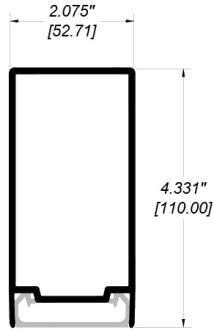

TOP RAILS

RRTR - RR10

RRTR - RR20

RRTR - RR40

RRTR - RR60

RRTR - RR60A

RRTR - RR70

RRTR - RR80

RRTR - RR90

RRTR - RR100