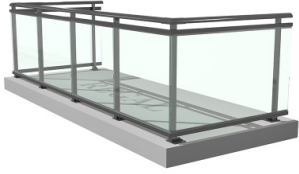

GLASS RAILING

RR-3000G GLASS RAILING

- Post dimensions of 50.8mm x 31.75mm (1 1/4" x 2") & 38mm x 38mm (1 1/2" x 1 1/2")
- Top or side mounted options available
- Extruded screw spline joinery
- Interior or Exterior glazed panels
- Ideal for high-rise buildings
- Accepts 6mm, 8mm, 10mm Tempered / Heat soaked / Laminated
- Available with clear, tinted, acid etched, patterned, digitally printed (Bird friendly)
- Available with multiple top rail designs: RR10, RR60, RR60A, RR70 (Refer to page 16)
- Tested to CSA & OBC requirements
- Finish in Duracron, Acrynar, Duranar (XL) and Anodized

RRG01 - RR60
General Top Mounted
Clear Glass Panels

RRG01 - RR60A
General Top Mounted
Clear Glass Panels

RRG02 - RR60
General Side Mounted
Clear Glass Panels

RRG02 - RR60A
General Side Mounted
Clear Glass Panels

GLASS RAILING

RRG03 - RR60
Asymmetrical Top Mounted
Clear Glass Panels

RRG03 - RR60A
Asymmetrical Top Mounted
Clear Glass Panels

RRG04 - RR60
Top Mounted Overhung
Clear Glass Panels

RRG04 - RR60A
Top Mounted Overhung
Clear Glass Panels