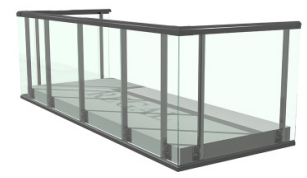

GLASS RAILING

RR-3000G GLASS RAILING

- Post dimensions of 50.8mm x 31.75mm (1 1/4" x 2") & 38mm x 38mm (1 1/2" x 1 1/2")
- Top or side mounted options available
- Extruded screw spline joinery
- Interior or Exterior glazed panels
- Ideal for high-rise buildings
- Accepts 6mm, 8mm, 10mm Tempered / Heat soaked / Laminated
- Available with clear, tinted, acid etched, patterned, digitally printed (Bird friendly)
- Available with multiple top rail designs: RR10, RR60, RR60A, RR70 (Refer to page 16)
- Tested to CSA & OBC requirements
- Finish in Duracron, Acrynar, Duranar (XL) and Anodized

RRG01 - RR60
General Top Mounted
Clear Glass Panels

RRG01 - RR60A
General Top Mounted
Clear Glass Panels

RRG02 - RR60
General Side Mounted
Clear Glass Panels

RRG02 - RR60A
General Side Mounted
Clear Glass Panels