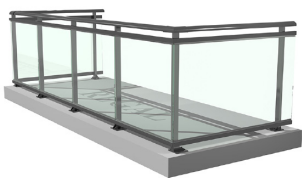

GLASS RAILING

RR-3000G GLASS RAILING

- Post dimensions of 50.8mm x 31.75mm (1 1/4" x 2") & 38mm x 38mm (1 1/2" x 1 1/2")
- Top or side mounted options available
- Extruded screw spline joinery
- Interior or Exterior glazed panels
- Ideal for high-rise buildings
- Accepts 6mm, 8mm, 10mm Tempered / Heat soaked / Laminated
- Available with clear, tinted, acid etched, patterned, digitally printed (Bird friendly)
- Available with multiple top rail designs: RR10, RR60, RR60A, RR70 (Refer to page 16)
- Tested to CSA & OBC requirements
- Finish in Duracron, Acrynar, Duranar (XL) and Anodized