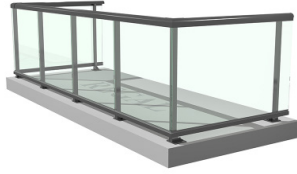

GLASS RAILING

RR-3000G GLASS RAILING

- Post dimensions of 50.8mm x 31.75mm (1 1/4" x 2") & 38mm x 38mm (1 1/2" x 1 1/2")
- Top or side mounted options available
- Extruded screw spline joinery
- Interior or Exterior glazed panels
- Ideal for high-rise buildings
- Accepts 6mm, 8mm, 10mm Tempered / Heat soaked / Laminated
- Available with clear, tinted, acid etched, patterned, digitally printed (Bird friendly)
- Available with multiple top rail designs: RR10, RR60, RR60A, RR70 (Refer to page 16)
- Tested to CSA & OBC requirements
- Finish in Duracron, Acrynar, Duranar (XL) and Anodized

RRG01 - RR60
General Top Mounted
Clear Glass Panels

RRG01 - RR60A
General Top Mounted
Clear Glass Panels

RRG02 - RR60
General Side Mounted
Clear Glass Panels

RRG02 - RR60A
General Side Mounted
Clear Glass Panels

GLASS RAILING

RRG03 - RR60
Asymmetrical Top Mounted
Clear Glass Panels

RRG03 - RR60A
Asymmetrical Top Mounted
Clear Glass Panels

RRG04 - RR60
Top Mounted Overhung
Clear Glass Panels

RRG04 - RR60A
Top Mounted Overhung
Clear Glass Panels