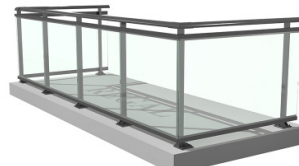

RRG01 - RR60
General Top Mounted
Clear Glass Panels

RRG01 - RR60A
General Top Mounted
Clear Glass Panels

RRG02 - RR60
General Side Mounted
Clear Glass Panels

RRG02 - RR60A
General Side Mounted
Clear Glass Panels

GLASS RAILING

RRG03 - RR60
Asymmetrical Top Mounted
Clear Glass Panels

RRG03 - RR60A
Asymmetrical Top Mounted
Clear Glass Panels

RRG04 - RR60
Top Mounted Overhung
Clear Glass Panels

RRG04 - RR60A
Top Mounted Overhung
Clear Glass Panels

RRG06 - RR60
Adjustable Side Mounted
Clear Glass Panels

RRG06 - RR60A
Adjustable Side Mounted
Clear Glass Panels

RRG07 - RR60
Adjustable Top Mounted
Clear Glass Panels

RRG07 - RR60A
Adjustable Top Mounted
Clear Glass Panels

RRG08 - RR60
Parapet Side Mounted - 3.5"
Clear Glass Panels

RRG08 - RR60A
Parapet Side Mounted - 3.5"
Clear Glass Panels

RRG09 - RR60
Parapet Side Mounted - 5"
Clear Glass Panels

RRG09 - RR60A
Parapet Side Mounted - 5"
Clear Glass Panels