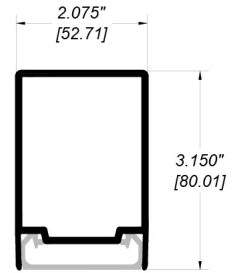

TOP RAILS

RRTR - RR10

RRTR - RR30

RRTR - RR40

RRTR - RR60

RRTR - RR60A

RRTR - RR70

RRTR - RR80

RRTR - RR90

RRTR - RR100