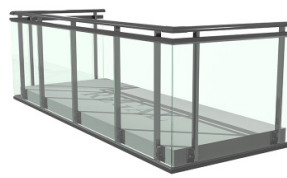

GLASS RAILING

RR-3000G GLASS RAILING

- Post dimensions of 50.8mm x 31.75mm (1 1/4" x 2") & 38mm x 38mm (1 1/2" x 1 1/2")
- Top or side mounted options available
- Extruded screw spline joinery
- Interior or Exterior glazed panels
- Ideal for high-rise buildings
- Accepts 6mm, 8mm, 10mm Tempered / Heat soaked / Laminated
- Available with clear, tinted, acid etched, patterned, digitally printed (Bird friendly)
- Available with multiple top rail designs: RR10, RR60, RR60A, RR70 (Refer to page 16)
- Tested to CSA & OBC requirements
- Finish in Duracron, Acrynar, Duranar (XL) and Anodized

RRG01 - RR60
General Top Mounted
Clear Glass Panels

RRG01 - RR60A
General Top Mounted
Clear Glass Panels

RRG02 - RR60
General Side Mounted
Clear Glass Panels

RRG02 - RR60A
General Side Mounted
Clear Glass Panels