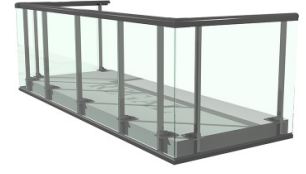

RRG01 - RR60
General Top Mounted
Clear Glass Panels

RRG01 - RR60A
General Top Mounted
Clear Glass Panels

RRG02 - RR60
General Side Mounted
Clear Glass Panels

RRG02 - RR60A
General Side Mounted
Clear Glass Panels

GLASS RAILING

RRG03 - RR60
Asymmetrical Top Mounted
Clear Glass Panels

RRG03 - RR60A
Asymmetrical Top Mounted
Clear Glass Panels

RRG04 - RR60
Top Mounted Overhung
Clear Glass Panels

RRG04 - RR60A
Top Mounted Overhung
Clear Glass Panels

RRG06 - RR60
Adjustable Side Mounted
Clear Glass Panels

RRG06 - RR60A
Adjustable Side Mounted
Clear Glass Panels

RRG07 - RR60
Adjustable Top Mounted
Clear Glass Panels

RRG07 - RR60A
Adjustable Top Mounted
Clear Glass Panels