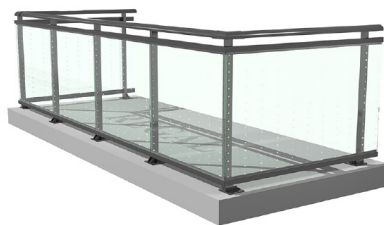

BIRD FRIENDLY GLASS