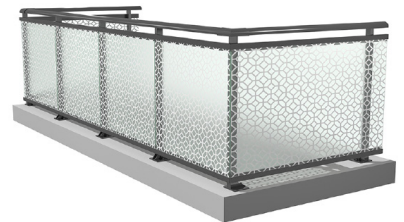

DIGITAL PRINTED FROSTED GLASS