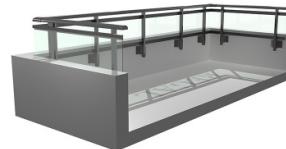

RRG06 - RR60
Adjustable Side Mounted
Clear Glass Panels

RRG06 - RR60A
Adjustable Side Mounted
Clear Glass Panels

RRG07 - RR60
Adjustable Top Mounted
Clear Glass Panels

RRG07 - RR60A
Adjustable Top Mounted
Clear Glass Panels

RRG08 - RR60
Parapet Side Mounted - 3.5"
Clear Glass Panels

RRG08 - RR60A
Parapet Side Mounted - 3.5"
Clear Glass Panels

RRG09 - RR60
Parapet Side Mounted - 5"
Clear Glass Panels

RRG09 - RR60A
Parapet Side Mounted - 5"
Clear Glass Panels