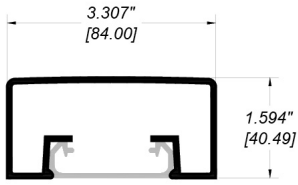

TOP RAILS

RRTR - RR10