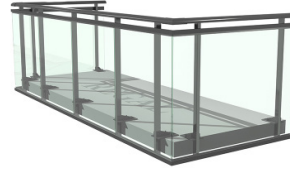

GLASS RAILING

RR-3000G GLASS RAILING

- Post dimensions of 50.8mm x 31.75mm (1 1/4" x 2") & 38mm x 38mm (1 1/2" x 1 1/2")
- Top or side mounted options available
- Extruded screw spline joinery
- Interior or Exterior glazed panels
- Ideal for high-rise buildings
- Accepts 6mm, 8mm, 10mm Tempered / Heat soaked / Laminated
- Available with clear, tinted, acid etched, patterned, digitally printed (Bird friendly)
- Available with multiple top rail designs: RR10, RR60, RR60A, RR70 (Refer to page 16)
- Tested to CSA & OBC requirements
- Finish in Duracron, Acrynar, Duranar (XL) and Anodized

RRG01 - RR60
General Top Mounted
Clear Glass Panels

RRG01 - RR60A
General Top Mounted
Clear Glass Panels

RRG02 - RR60
General Side Mounted
Clear Glass Panels

RRG02 - RR60A
General Side Mounted
Clear Glass Panels

GLASS RAILING

RRG03 - RR60
Asymmetrical Top Mounted
Clear Glass Panels

RRG03 - RR60A
Asymmetrical Top Mounted
Clear Glass Panels

RRG04 - RR60
Top Mounted Overhung
Clear Glass Panels

RRG04 - RR60A
Top Mounted Overhung
Clear Glass Panels