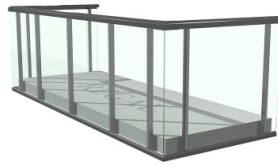

RRG01 - RR60
General Top Mounted
Clear Glass Panels

RRG01 - RR60A
General Top Mounted
Clear Glass Panels

RRG02 - RR60
General Side Mounted
Clear Glass Panels

RRG02 - RR60A
General Side Mounted
Clear Glass Panels

GLASS RAILING

RRG03 - RR60
Asymmetrical Top Mounted
Clear Glass Panels

RRG03 - RR60A
Asymmetrical Top Mounted
Clear Glass Panels

RRG04 - RR60
Top Mounted Overhung
Clear Glass Panels

RRG04 - RR60A
Top Mounted Overhung
Clear Glass Panels

RRG06 - RR60
Adjustable Side Mounted
Clear Glass Panels

RRG06 - RR60A
Adjustable Side Mounted
Clear Glass Panels

RRG07 - RR60
Adjustable Top Mounted
Clear Glass Panels

RRG07 - RR60A
Adjustable Top Mounted
Clear Glass Panels