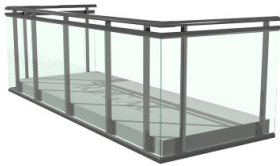

RRG01 - RR60
General Top Mounted
Clear Glass Panels

RRG01 - RR60A
General Top Mounted
Clear Glass Panels

RRG02 - RR60
General Side Mounted
Clear Glass Panels

RRG02 - RR60A
General Side Mounted
Clear Glass Panels

GLASS RAILING

RRG03 - RR60
Asymmetrical Top Mounted
Clear Glass Panels

RRG03 - RR60A
Asymmetrical Top Mounted
Clear Glass Panels

RRG04 - RR60
Top Mounted Overhung
Clear Glass Panels

RRG04 - RR60A
Top Mounted Overhung
Clear Glass Panels

RRG06 - RR60
Adjustable Side Mounted
Clear Glass Panels

RRG06 - RR60A
Adjustable Side Mounted
Clear Glass Panels

RRG07 - RR60
Adjustable Top Mounted
Clear Glass Panels

RRG07 - RR60A
Adjustable Top Mounted
Clear Glass Panels