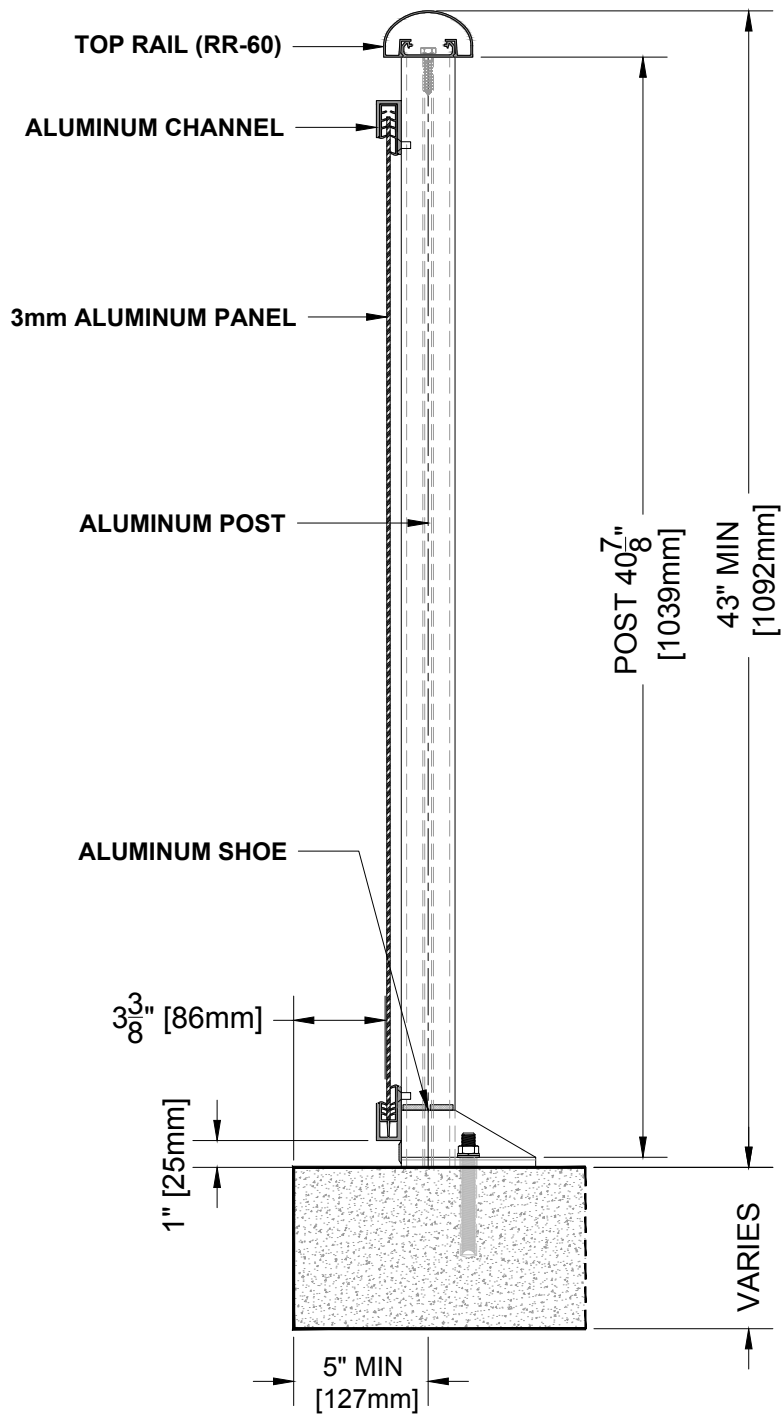

BALCONY RAILING SECTION