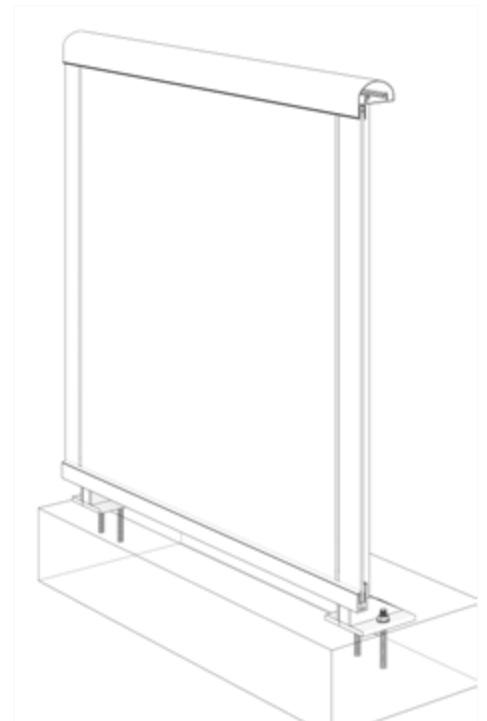

BALCONY RAILING SECTION

RR-60A TOP RAIL

Notes:

1. Installation to be completed in accordance with manufacturer specifications.
2. Do not scale drawings.
3. Contractor notes: For product and company information visit [Regalaluminum.com](http://Regalaluminum.com)

**FULL ALUMINUM PANEL RAILING RR-60A DETAIL**

Manufacturer: Regal Aluminum Windows and Railings

Project: General

Regal Product Reference: RRFP0302

Drawing Type: Category

Drawing reference: RRFP0302

Date: 29/08/2020