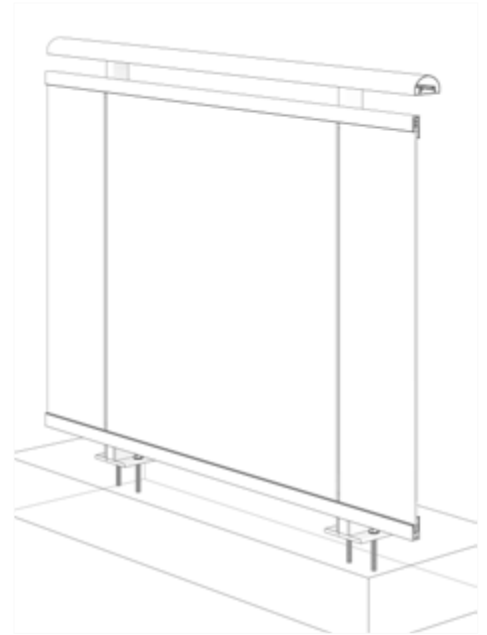

Notes:

1. Installation to be completed in accordance with manufacturer specifications.
2. Do not scale drawings.
3. Contractor notes: For product and company information visit Regalaluminum.com

FULL ALUMINUM PANEL RAILING RR-60 DETAIL

Manufacturer: Regal Aluminum Windows and Railings

Project: General

Regal Product Reference: RRPP0301

Drawing Type: Category

Drawing reference: RRPP0301

Date: 29/08/2020

REGAL

177 Drumlin Circle, Concord, ON L4K 3E7
T. 905-738-4375 • 1-800-732-3339

regalaluminum.com | sales@regalaluminum.com