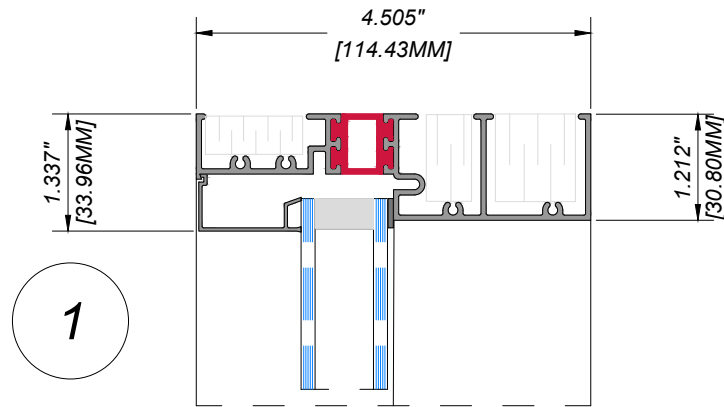

REGAL DOOR-OUTSWING-TRANSOM-2064-VENT
 HEAD, TRANSOM & SILL DETAILS

VERTICAL
 SECTION

THERMALLY-BROKEN ALUMINUM FRAME + STEEL INSULATED SLAB

Manufacturer: Regal Aluminum Windows and Railings

Series: AD-5000