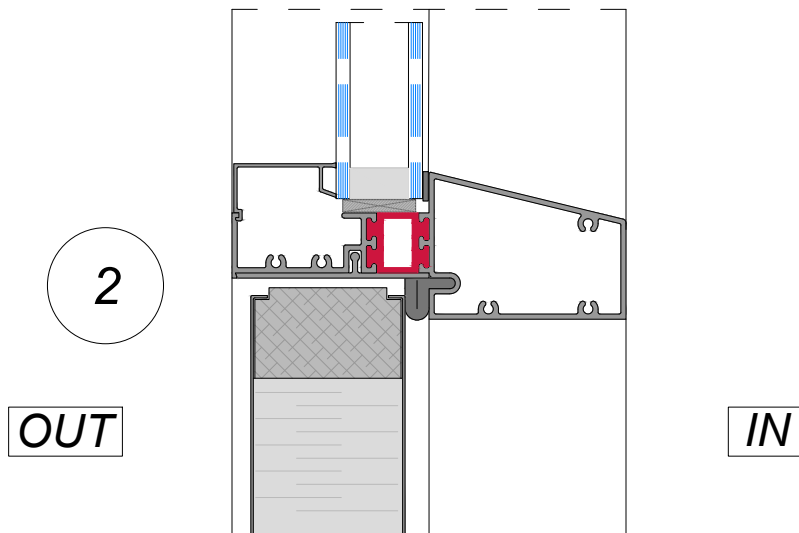

REGAL DOOR-OUTSWING-TRANSOM-2064-VENT

OUTSIDE ELEVATION

THERMALLY-BROKEN ALUMINUM FRAME + STEEL INSULATED SLAB

Manufacturer: Regal Aluminum Windows and Railings

Series: AD-5000

Name: (AD108) Outswing Door & Transom-2064-Vent

REGAL DOOR-OUTSWING-TRANSOM-2064-VENT
 HEAD, TRANSOM & SILL DETAILS

VERTICAL
 SECTION

THERMALLY-BROKEN ALUMINUM FRAME + STEEL INSULATED SLAB

Manufacturer: Regal Aluminum Windows and Railings

Series: AD-5000