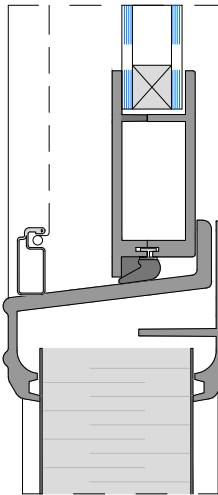

REGAL DOOR-OUTSWING-TRANSOM-2064-VENT

OUTSIDE ELEVATION

THERMALLY-BROKEN ALUMINUM FRAME + STEEL INSULATED SLAB

Manufacturer: Regal Aluminum Windows and Railings

Series: AD-5000

Name: (AD108) Outswing Door & Transom-2064-Vent

REGAL DOOR-OUTSWING-TRANSOM-2064-VENT
 HEAD, TRANSOM & SILL DETAILS

VERTICAL
 SECTION

THERMALLY-BROKEN ALUMINUM FRAME + STEEL INSULATED SLAB

Manufacturer: Regal Aluminum Windows and Railings

Series: AD-5000

regalaluminum.com | sales@regalaluminum.com

REGAL DOOR-OUTSWING-TRANSOM-2064-VENT
 TRANSOM SASH DETAILS

HORIZONTAL
 SECTION

THERMALLY-BROKEN ALUMINUM FRAME + STEEL INSULATED SLAB

Manufacturer: Regal Aluminum Windows and Railings

regalaluminum.com | sales@regalaluminum.com

REGAL DOOR-OUTSWING-TRANSOM-2064-VENT
 VENT FRAME DETAILS

VERTICAL
 SECTION

6

OUT

IN

7

THERMALLY-BROKEN ALUMINUM FRAME + STEEL INSULATED SLAB