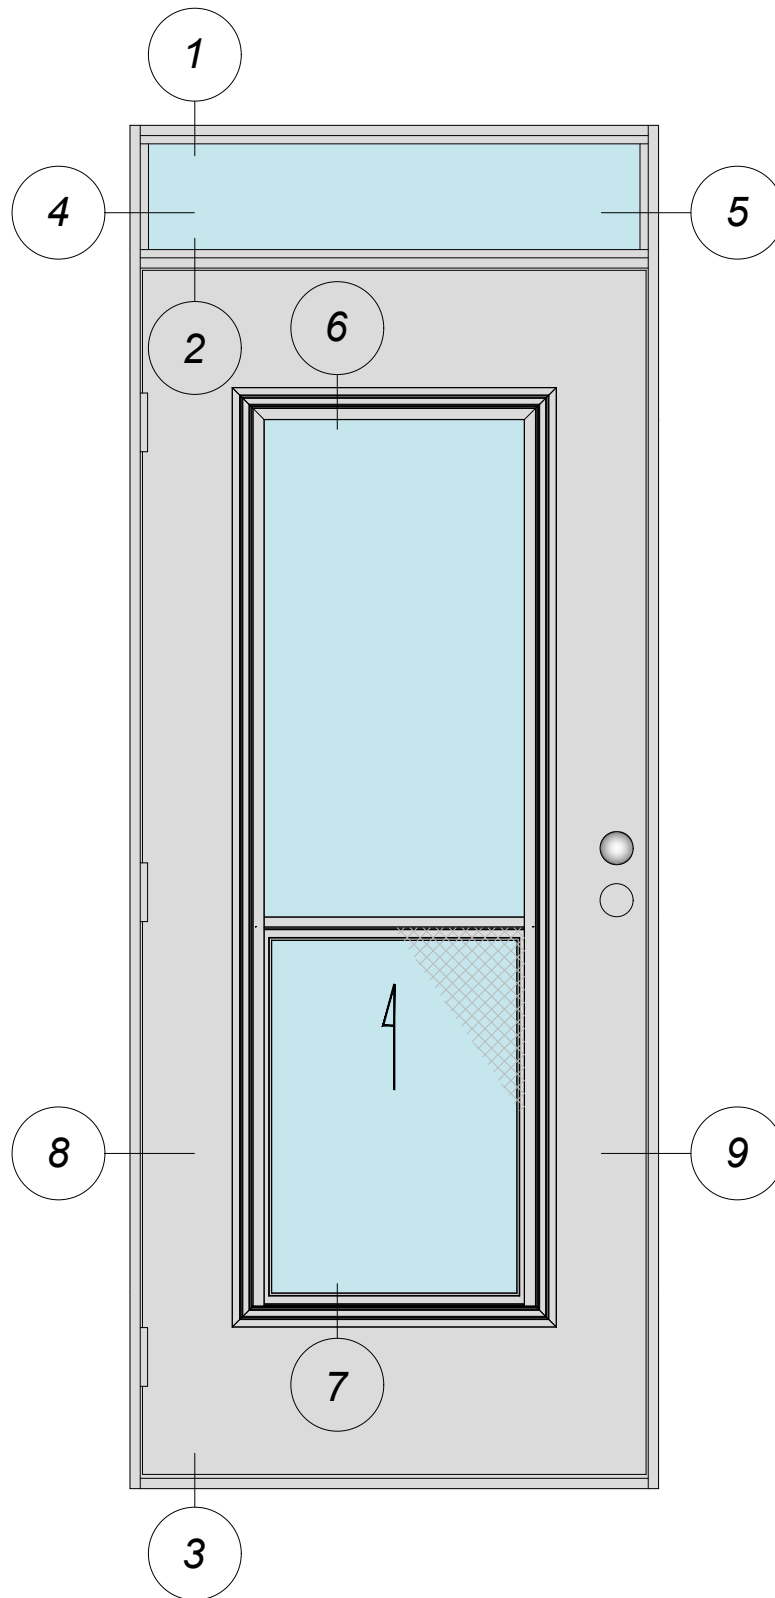

REGAL DOOR-OUTSWING-TRANSOM-2064-VENT

OUTSIDE ELEVATION

THERMALLY-BROKEN ALUMINUM FRAME + STEEL INSULATED SLAB

Manufacturer: Regal Aluminum Windows and Railings

Series: AD-5000

Name: (AD108) Outswing Door & Transom-2064-Vent

REGAL DOOR-OUTSWING-TRANSOM-2064-VENT
 HEAD, TRANSOM & SILL DETAILS

VERTICAL
 SECTION

THERMALLY-BROKEN ALUMINUM FRAME + STEEL INSULATED SLAB

Manufacturer: Regal Aluminum Windows and Railings

Series: AD-5000