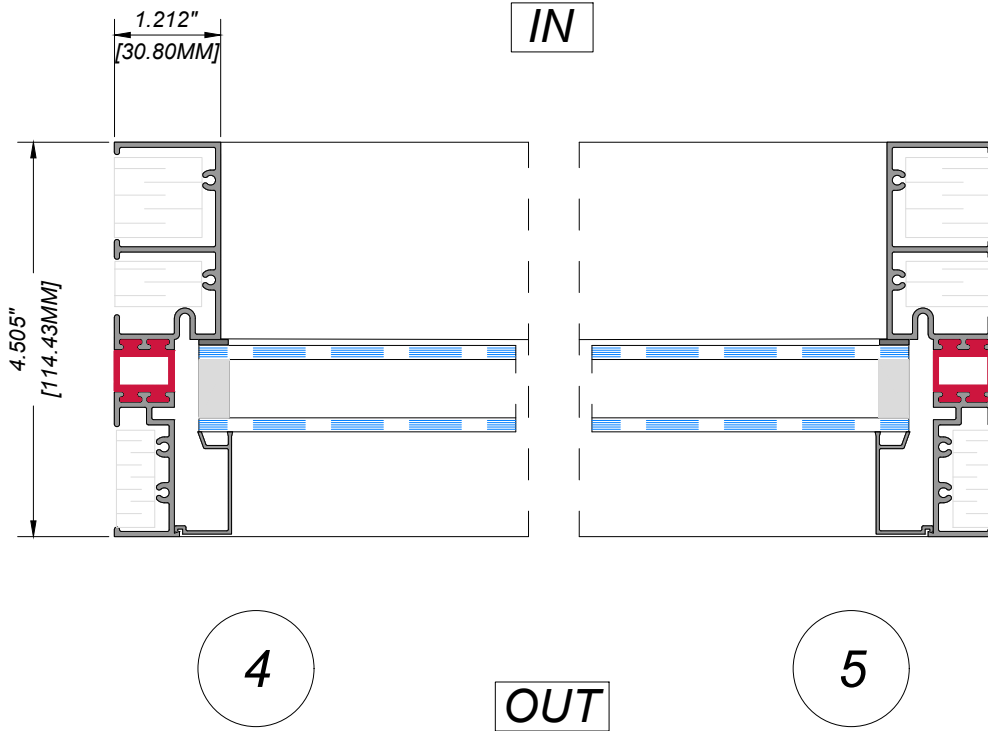

REGAL DOOR-OUTSWING-TRANSOM-2064-VENT
TRANSOM SASH DETAILS

HORIZONTAL
SECTION

THERMALLY-BROKEN ALUMINUM FRAME + STEEL INSULATED SLAB

Manufacturer: Regal Aluminum Windows and Railings

Series: AD-5000

Project: REGAL AD

Name: (AD108) Outswing Door & Transom-2064-Vent

Drawing Type: Category

Drawing reference: AD108-03

Date: 26/11/2020

177 Drumlin Circle, Concord, ON L4K 3E7
T. 905-738-4375 • 1-800-732-3339

regalaluminum.com | sales@regalaluminum.com