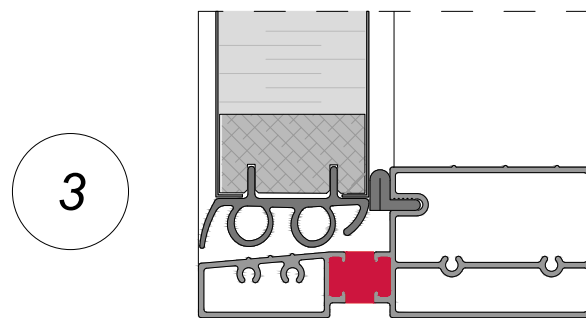

REGAL DOOR-OUTSWING-TRANSOM-2064-VENT
 HEAD, TRANSOM & SILL DETAILS

VERTICAL
 SECTION

THERMALLY-BROKEN ALUMINUM FRAME + STEEL INSULATED SLAB

Manufacturer: Regal Aluminum Windows and Railings

Series: AD-5000