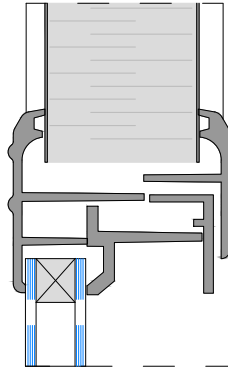

REGAL DOOR-OUTSWING-TRANSOM-2064-VENT
VENT FRAME DETAILS

VERTICAL
SECTION

6