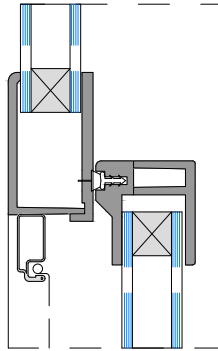

regalaluminum.com | sales@regalaluminum.com

REGAL DOOR-OUTSWING-TRANSOM-2064-VENT
 VENT FRAME DETAILS

VERTICAL
 SECTION

6

OUT

IN

7

THERMALLY-BROKEN ALUMINUM FRAME + STEEL INSULATED SLAB