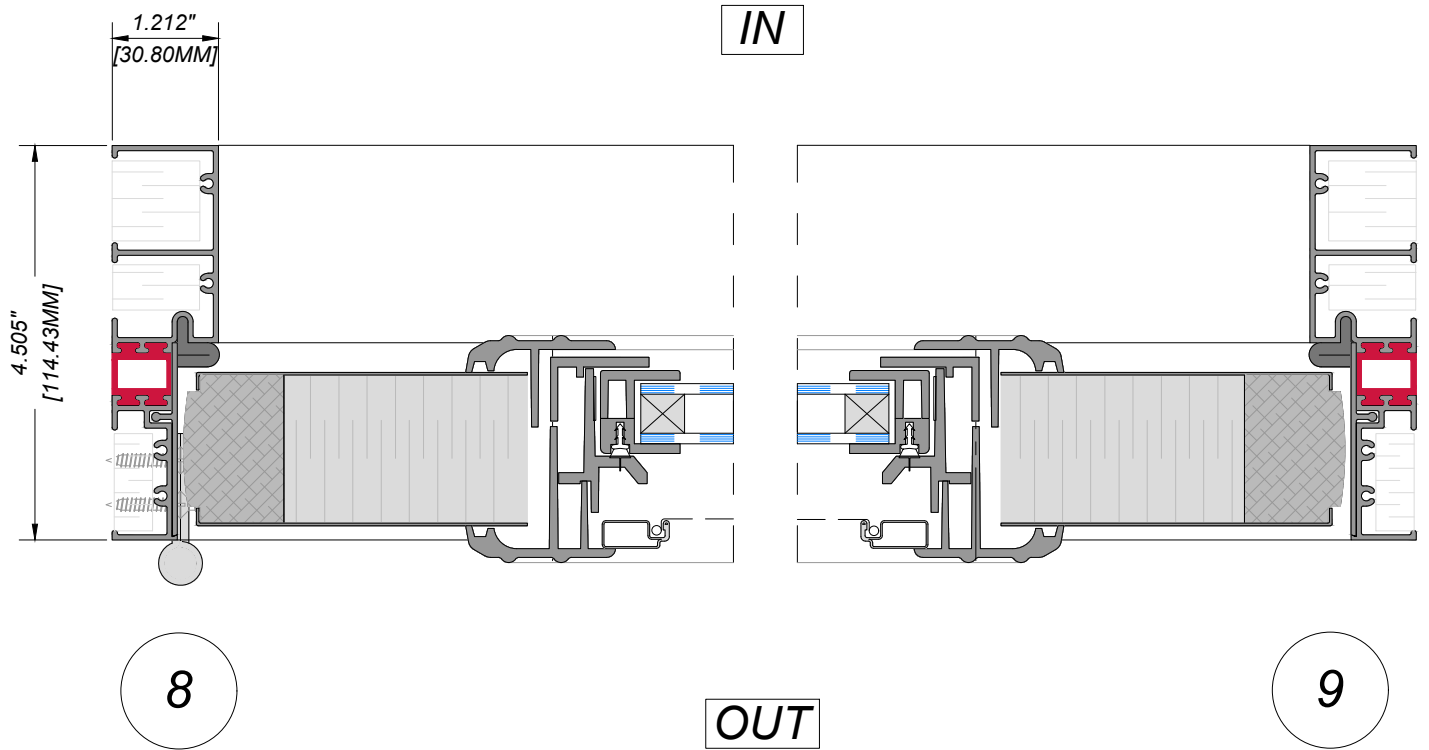

REGAL DOOR-OUTSWING-TRANSOM-2064-VENT
JAMB DOOR DETAILS

HORIZONTAL
SECTION

THERMALLY-BROKEN ALUMINUM FRAME + STEEL INSULATED SLAB

Manufacturer: Regal Aluminum Windows and Railings

Series: AD-5000

Name: (AD108) Outswing Door & Transom-2064-Vent

Drawing reference: AD108-05

Project: REGAL AD

Drawing Type: Category

Date: 26/11/2020

177 Drumlin Circle, Concord, ON L4K 3E7
T. 905-738-4375 • 1-800-732-3339

regalaluminum.com | sales@regalaluminum.com