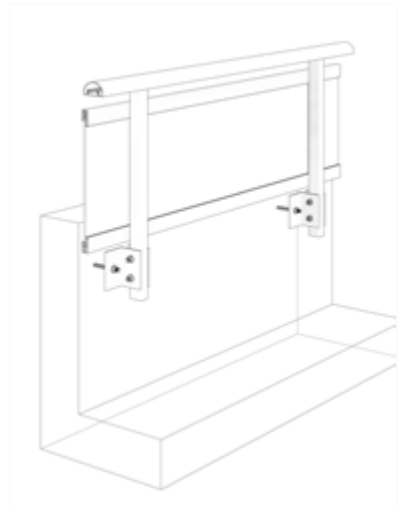

Notes:

1. Installation to be completed in accordance with manufacturer specifications.
2. Do not scale drawings.
3. Contractor notes: For product and company information visit Regalaluminum.com

FULL ALUMINUM PANEL RAILING RR-60 DETAIL

Manufacturer: Regal Aluminum Windows and Railings

Project: General

Regal Product Reference: RRFP0801

Drawing Type: Category

Drawing reference: RRFP0801

Date: 29/08/2020

REGAL

177 Drumlin Circle, Concord, ON L4K 3E7
T. 905-738-4375 • 1-800-732-3339

regalaluminum.com | sales@regalaluminum.com