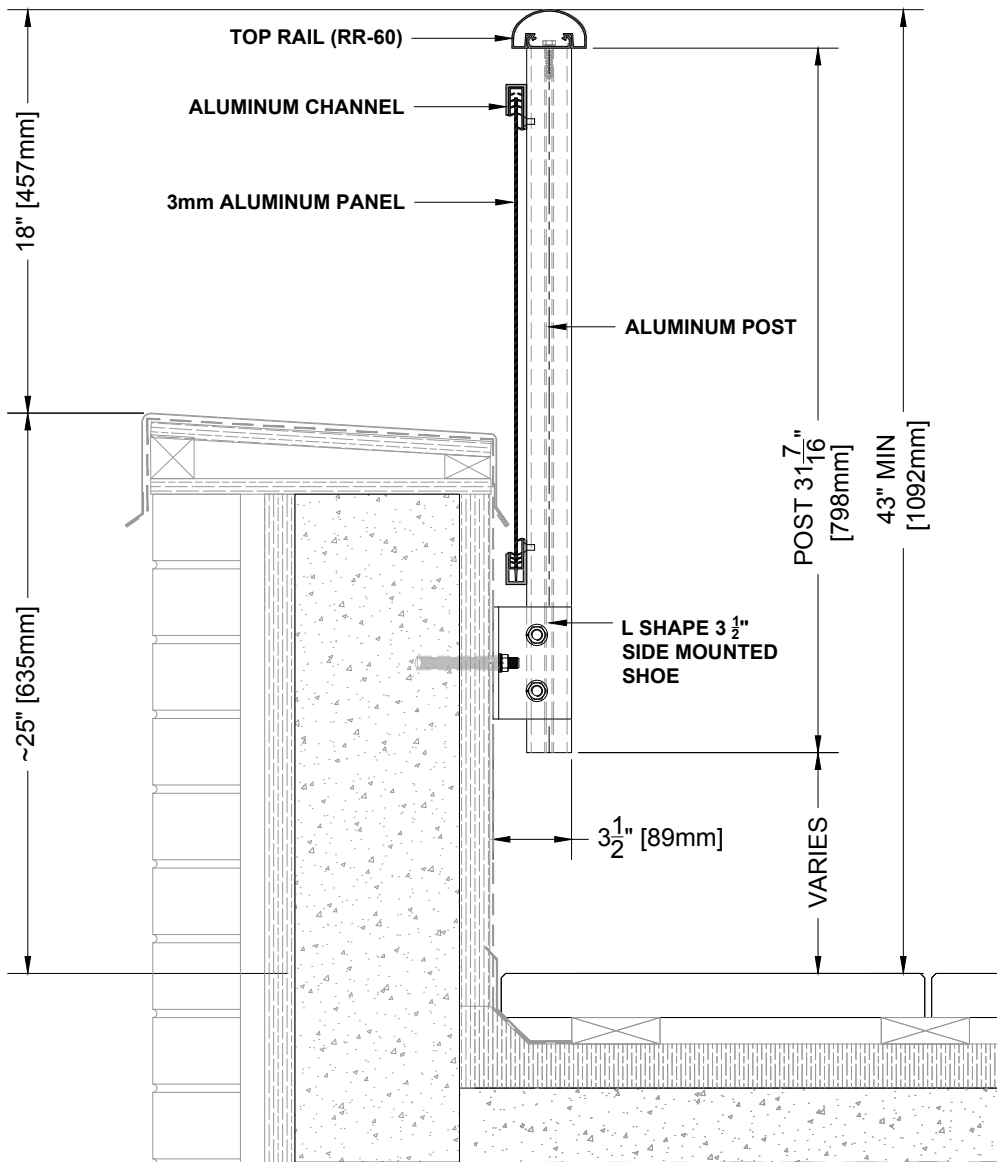

PARAPET RAILING SECTION

Notes:

1. Installation to be completed in accordance with manufacturer specifications.
2. Do not scale drawings.
3. Contractor notes: For product and company information visit Regalaluminum.com

PARAPET 1/4" PERFORATED RAILING RR-60A DETAIL

Manufacturer: Regal Aluminum Windows and Railings

Project: General

Regal Product Reference: RRFP0802

Drawing Type: Category

Drawing reference: RRFP0802

Date: 29/08/2020

REGAL

177 Drumlin Circle, Concord, ON L4K 3E7
T. 905-738-4375 • 1-800-732-3339

regalaluminum.com | sales@regalaluminum.com

RR-60 TOP RAIL

PARAPET RAILING SECTION

Notes:

1. Installation to be completed in accordance with manufacturer specifications.
2. Do not scale drawings.
3. Contractor notes: For product and company information visit Regalaluminum.com