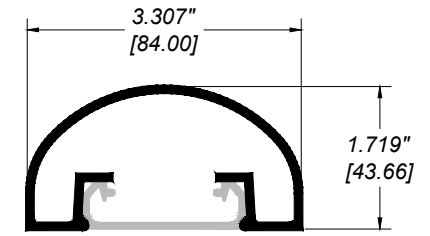

RR-60 TOP RAIL

PARAPET RAILING SECTION