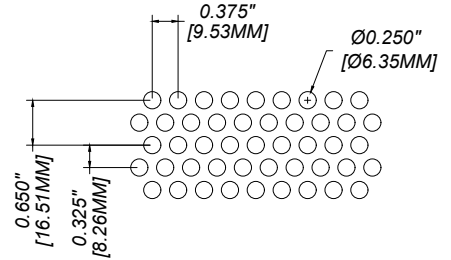

1/4" HOLE PATTERN