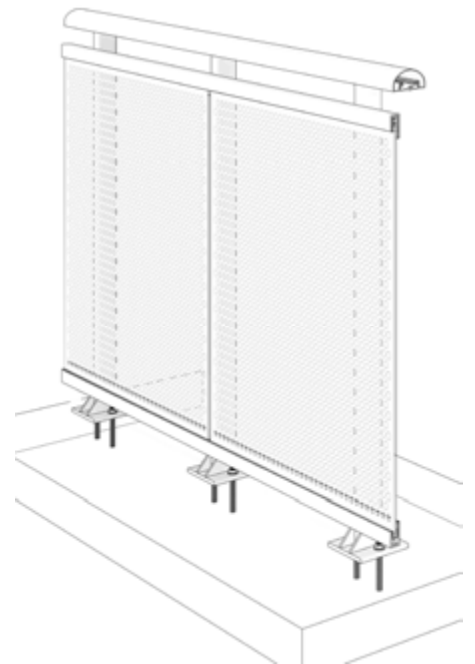

BALCONY RAILING SECTION

RR-60A TOP RAIL

Notes:

1. Installation to be completed in accordance with manufacturer specifications.
2. Do not scale drawings.
3. Contractor notes: For product and company information visit Regalaluminum.com

FULL ALUMINUM PANEL RAILING RR-60A DETAIL

Manufacturer: Regal Aluminum Windows and Railings

Project: General

Regal Product Reference: RRFP0102

Drawing Type: Category

Drawing reference: RRFP0102

Date: 29/08/2020

REGAL

177 Drumlin Circle, Concord, ON L4K 3E7
 T. 905-738-4375 • 1-800-732-3339

regalaluminum.com | sales@regalaluminum.com

BALCONY RAILING SECTION

RR-60 TOP RAIL

1/4" HOLE PATTERN

Notes:

1. Installation to be completed in accordance with manufacturer specifications.
2. Do not scale drawings.
3. Contractor notes: For product and company information visit Regalaluminum.com

1/4" PERFORATED PANEL RAILING RR-60 DETAIL

Manufacturer: Regal Aluminum Windows and Railings

Project: General

Regal Product Reference: RRPP0101

Drawing Type: Category

Drawing reference: RRPP0101

Date: 29/08/2020