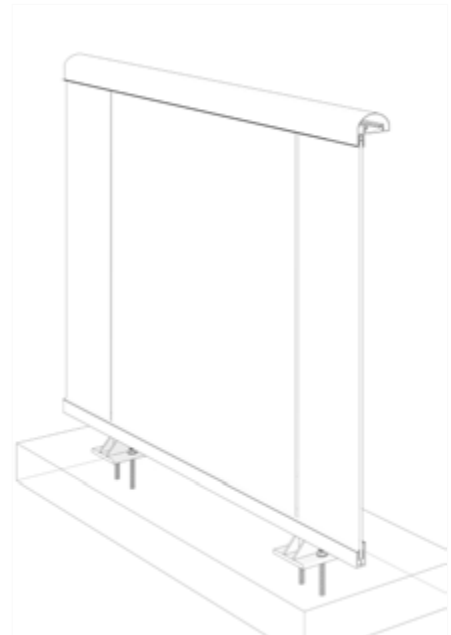

BALCONY RAILING SECTION

RR-60A TOP RAIL

Notes:

1. Installation to be completed in accordance with manufacturer specifications.
2. Do not scale drawings.
3. Contractor notes: For product and company information visit Regalaluminum.com

FULL ALUMINUM PANEL RAILING RR-60A DETAIL

Manufacturer: Regal Aluminum Windows and Railings

Project: General

Regal Product Reference: RRFP0102

Drawing Type: Category

Drawing reference: RRFP0102

Date: 29/08/2020