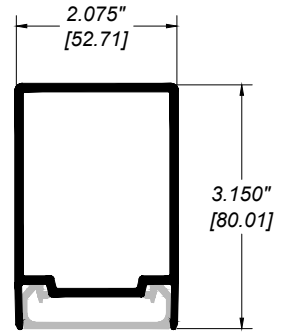

RR-30 TOP RAIL