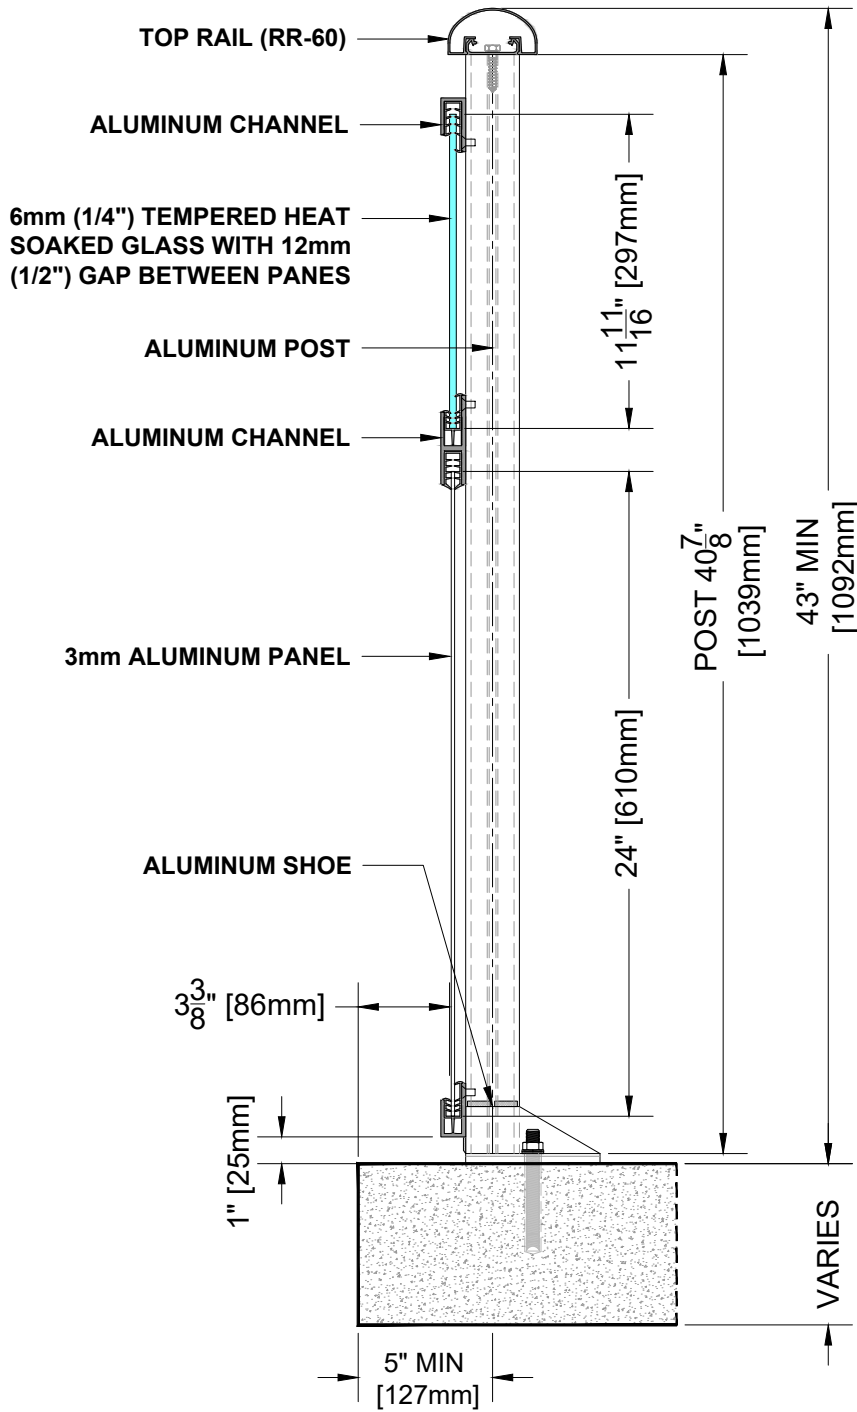

BALCONY RAILING SECTION

RR-60 TOP RAIL