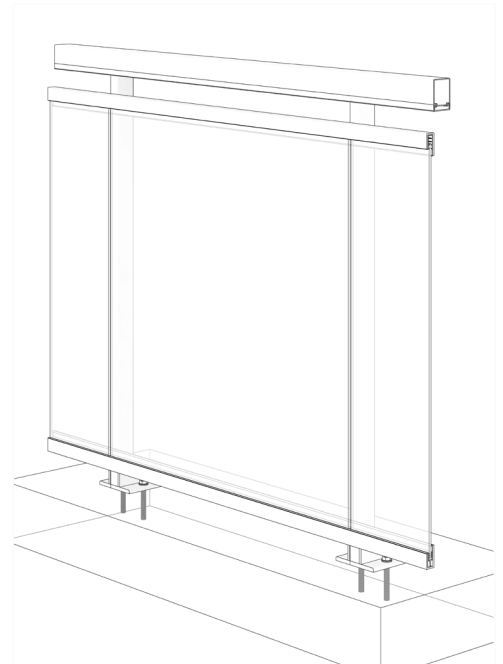

Notes:

1. Installation to be completed in accordance with manufacturer specifications.
2. Do not scale drawings.
3. Contractor notes: For product and company information visit Regalaluminum.com

GLASS and PANEL RAILING RR-30 DETAIL

Manufacturer: Regal Aluminum Windows and Railings

Project: General

Regal Product Reference: RRG0306

Drawing Type: Category

Drawing reference: RRG0306

Date: 29/08/2020

REGAL

177 Drumlin Circle, Concord, ON L4K 3E7
T. 905-738-4375 • 1-800-732-3339

regalaluminum.com | sales@regalaluminum.com