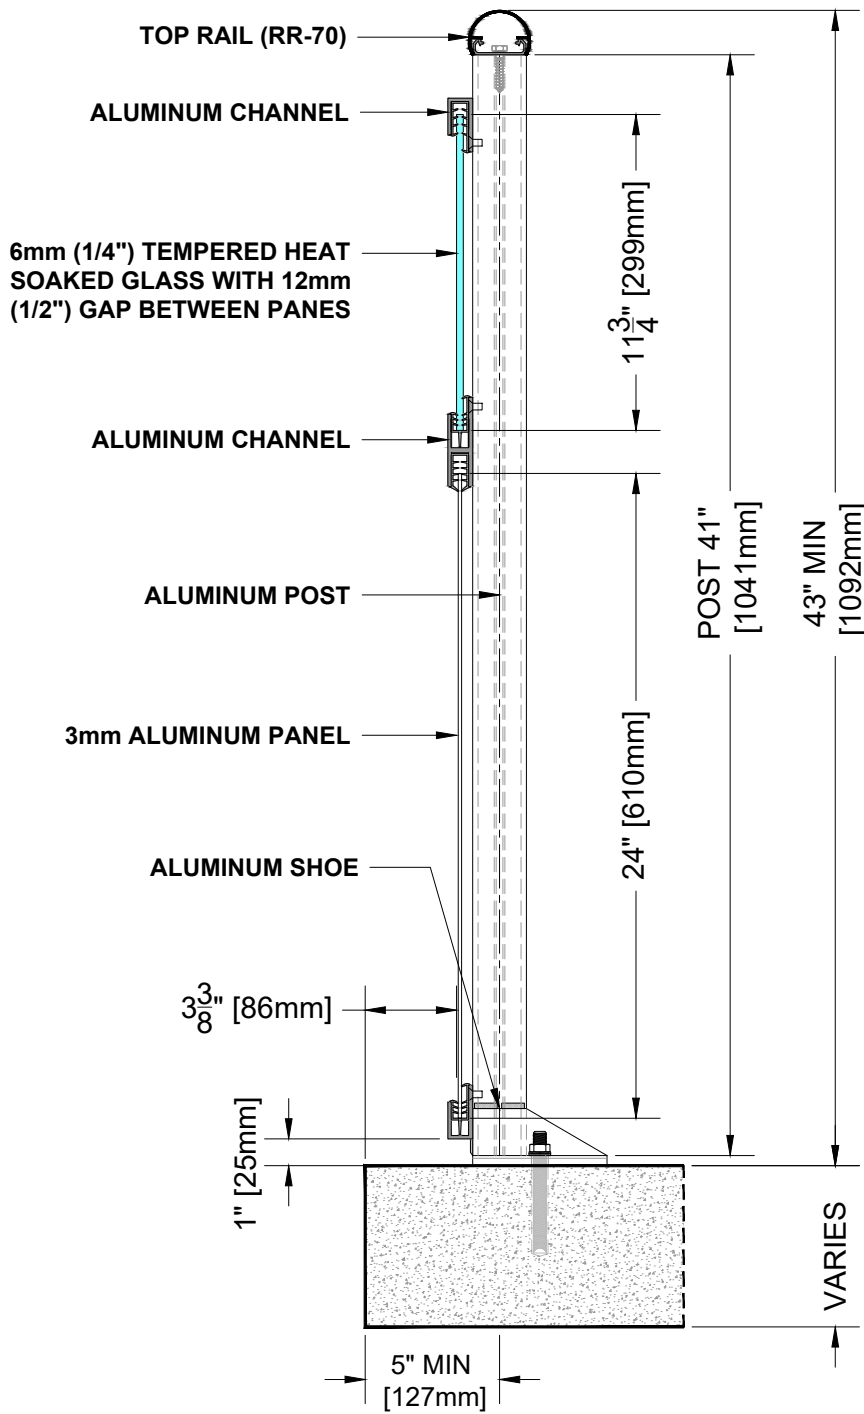

BALCONY RAILING SECTION