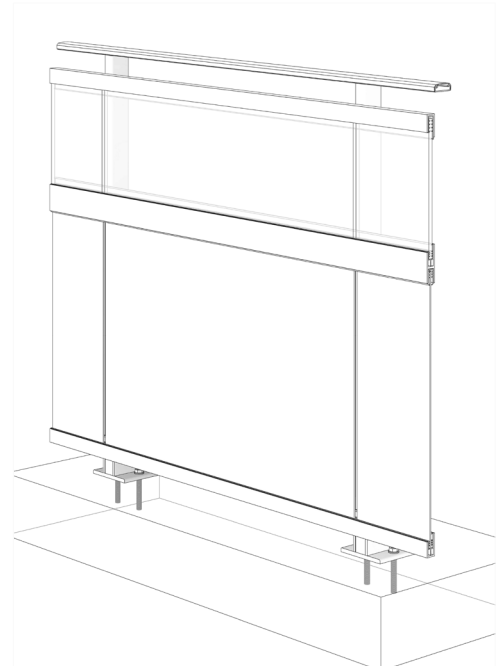

Notes:

1. Installation to be completed in accordance with manufacturer specifications.
2. Do not scale drawings.
3. Contractor notes: For product and company information visit Regalaluminum.com

GLASS and PANEL RAILING RR-40 DETAIL

Manufacturer: Regal Aluminum Windows and Railings

Project: General

Regal Product Reference: RRG0303

Drawing Type: Category

Drawing reference: RRG0303

Date: 29/08/2020

REGAL

177 Drumlin Circle, Concord, ON L4K 3E7
T. 905-738-4375 • 1-800-732-3339

regalaluminum.com | sales@regalaluminum.com