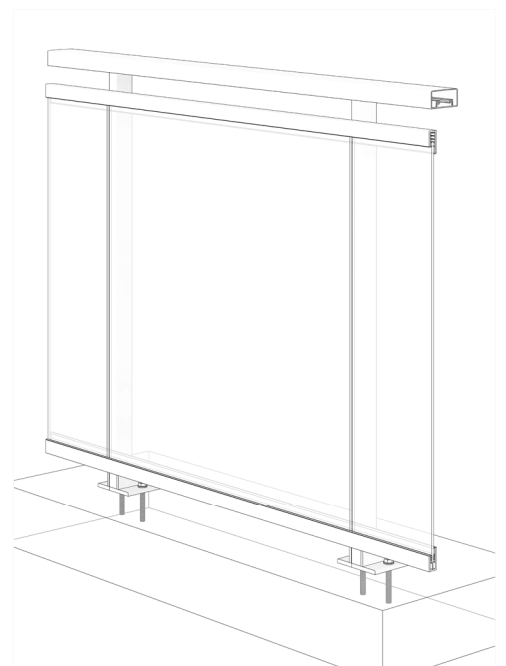

BALCONY RAILING SECTION

RR-10 TOP RAIL

Notes:

1. Installation to be completed in accordance with manufacturer specifications.
2. Do not scale drawings.
3. Contractor notes: For product and company information visit Regalaluminum.com

GLASS and PANEL RAILING RR-10 DETAIL

Manufacturer: Regal Aluminum Windows and Railings	
Project: General	
Regal Product Reference: RRG0304	Drawing Type: Category
Drawing reference: RRG0304	Date: 29/08/2020