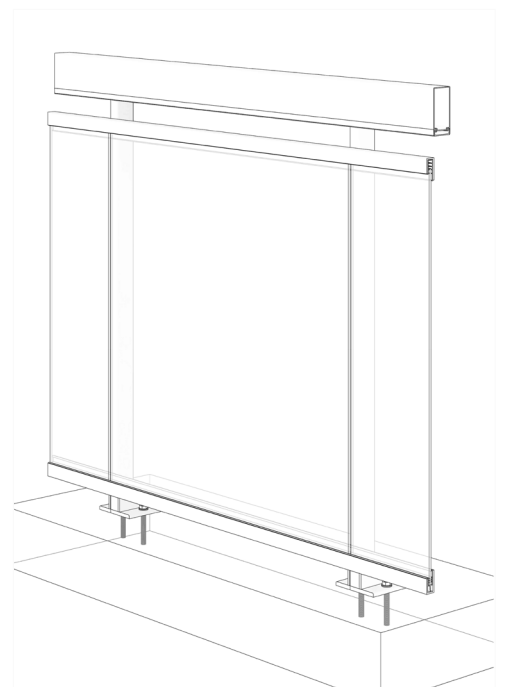

Notes:

1. Installation to be completed in accordance with manufacturer specifications.
2. Do not scale drawings.
3. Contractor notes: For product and company information visit Regalaluminum.com

GLASS and PANEL RAILING RR-20 DETAIL

Manufacturer: Regal Aluminum Windows and Railings	
Project: General	
Regal Product Reference: RRG0305	Drawing Type: Category
Drawing reference: RRG0305	Date: 29/08/2020

177 Drumlin Circle, Concord, ON L4K 3E7
T. 905-738-4375 • 1-800-732-3339
regalaluminum.com | sales@regalaluminum.com