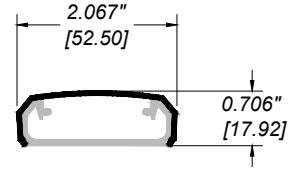

RR-40 TOP RAIL