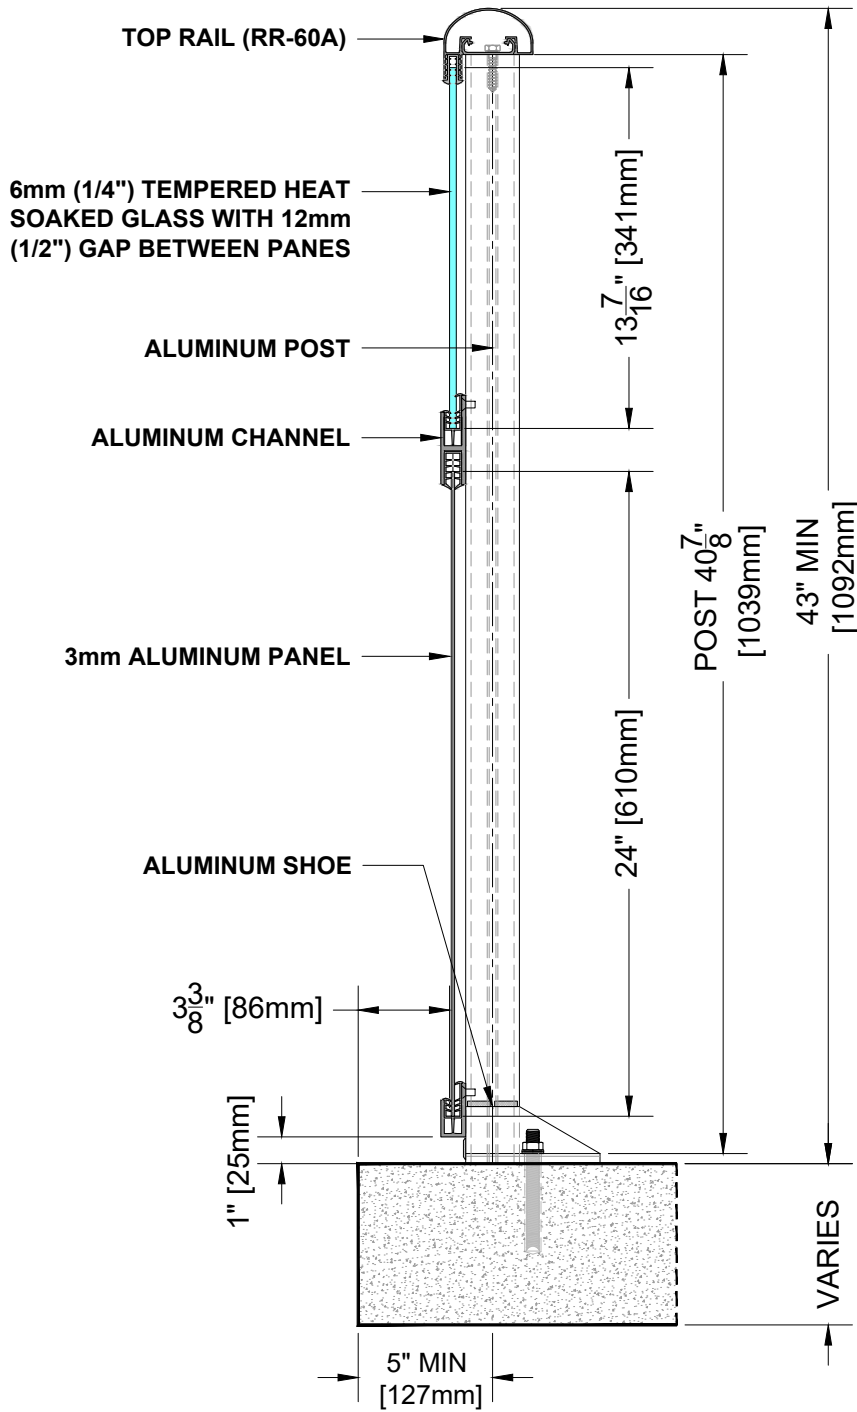

BALCONY RAILING SECTION