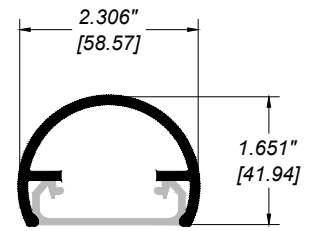

RR-70 TOP RAIL