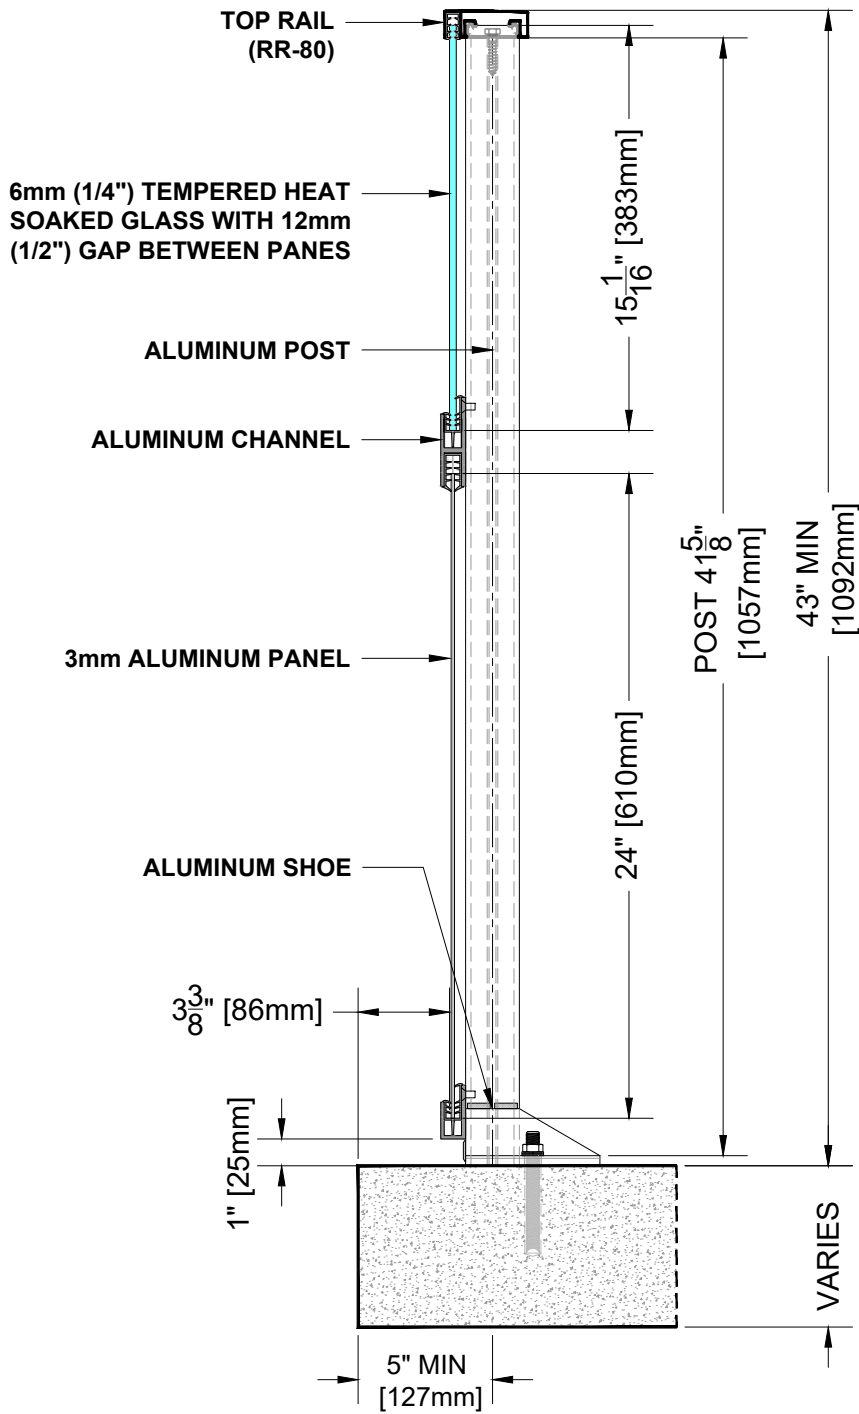

BALCONY RAILING SECTION