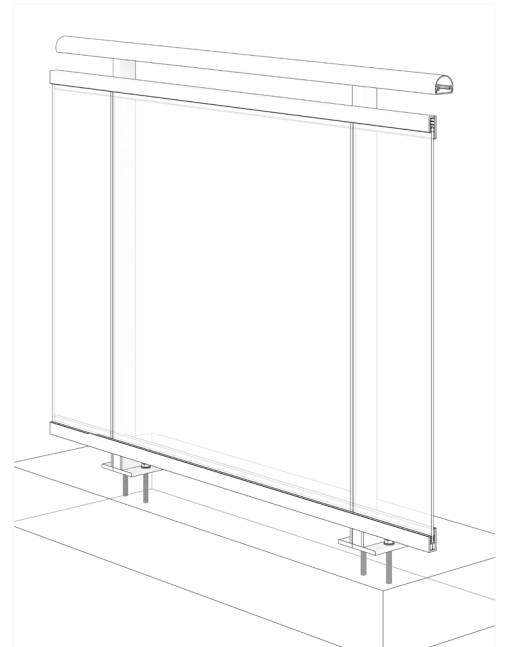

Notes:

1. Installation to be completed in accordance with manufacturer specifications.
2. Do not scale drawings.
3. Contractor notes: For product and company information visit Regalaluminum.com

GLASS and PANEL RAILING RR-70 DETAIL

Manufacturer: Regal Aluminum Windows and Railings

Project: General

Regal Product Reference: RRG0307

Drawing Type: Category

Drawing reference: RRG0307

Date: 29/08/2020

REGAL

177 Drumlin Circle, Concord, ON L4K 3E7
T. 905-738-4375 • 1-800-732-3339

regalaluminum.com | sales@regalaluminum.com