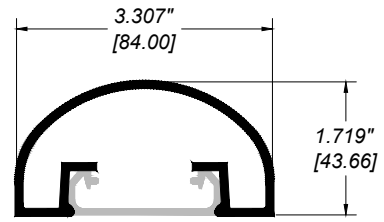

RR-60 TOP RAIL