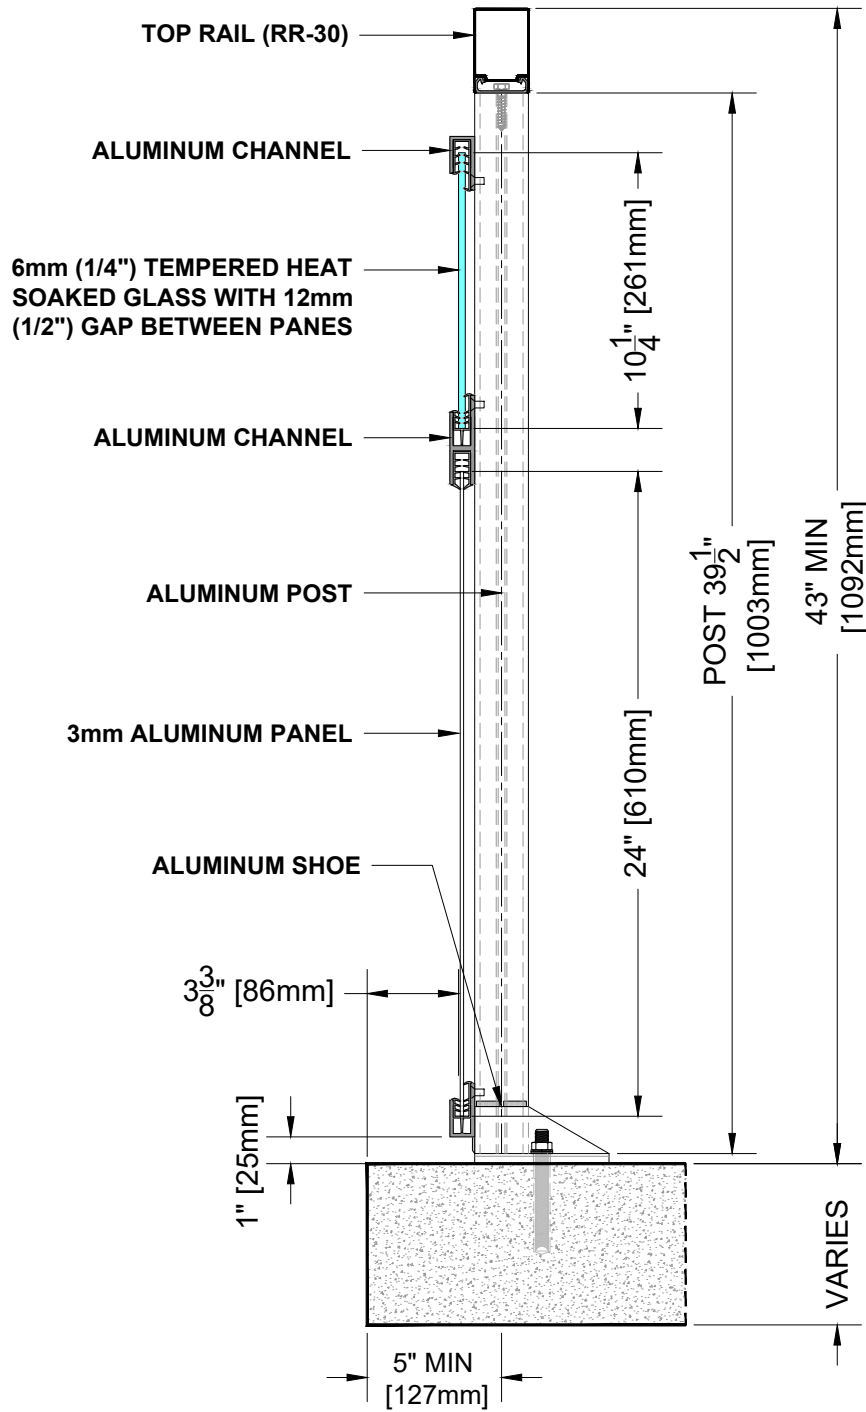

BALCONY RAILING SECTION