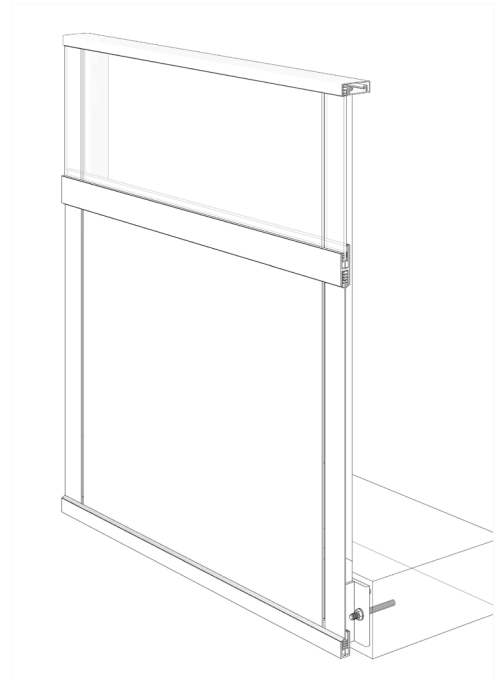

Notes:

1. Installation to be completed in accordance with manufacturer specifications.
2. Do not scale drawings.
3. Contractor notes: For product and company information visit Regalaluminum.com

GLASS and PANEL RAILING RR-80 DETAIL

Manufacturer: Regal Aluminum Windows and Railings

Project: General

Regal Product Reference: RRG0309

Drawing Type: Category

Drawing reference: RRG0309

Date: 29/08/2020

REGAL

177 Drumlin Circle, Concord, ON L4K 3E7
T. 905-738-4375 • 1-800-732-3339

regalaluminum.com | sales@regalaluminum.com