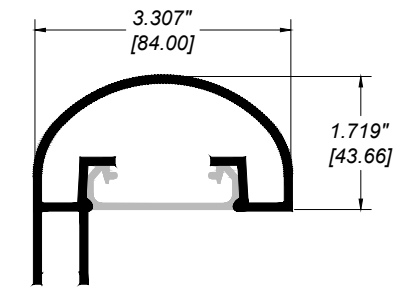

RR-60A TOP RAIL