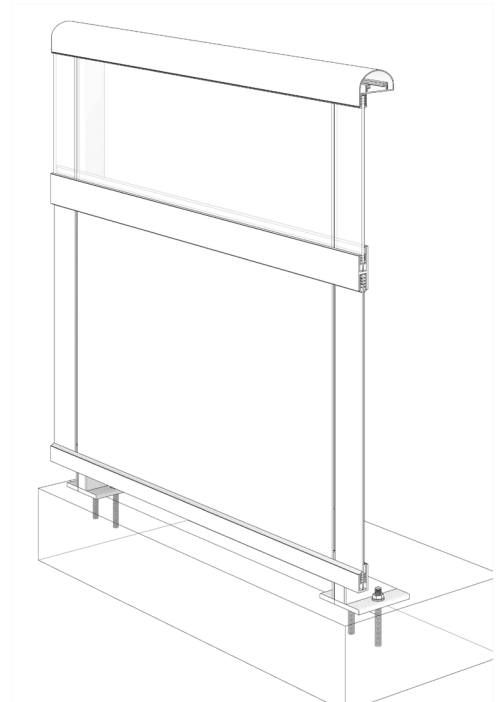

Notes:

1. Installation to be completed in accordance with manufacturer specifications.
2. Do not scale drawings.
3. Contractor notes: For product and company information visit Regalaluminum.com

GLASS and PANEL RAILING RR-60A DETAIL

Manufacturer: Regal Aluminum Windows and Railings

Project: General

Regal Product Reference: RRG0302

Drawing Type: Category

Drawing reference: RRG0302

Date: 29/08/2020

REGAL

177 Drumlin Circle, Concord, ON L4K 3E7
T. 905-738-4375 • 1-800-732-3339

regalaluminum.com | sales@regalaluminum.com