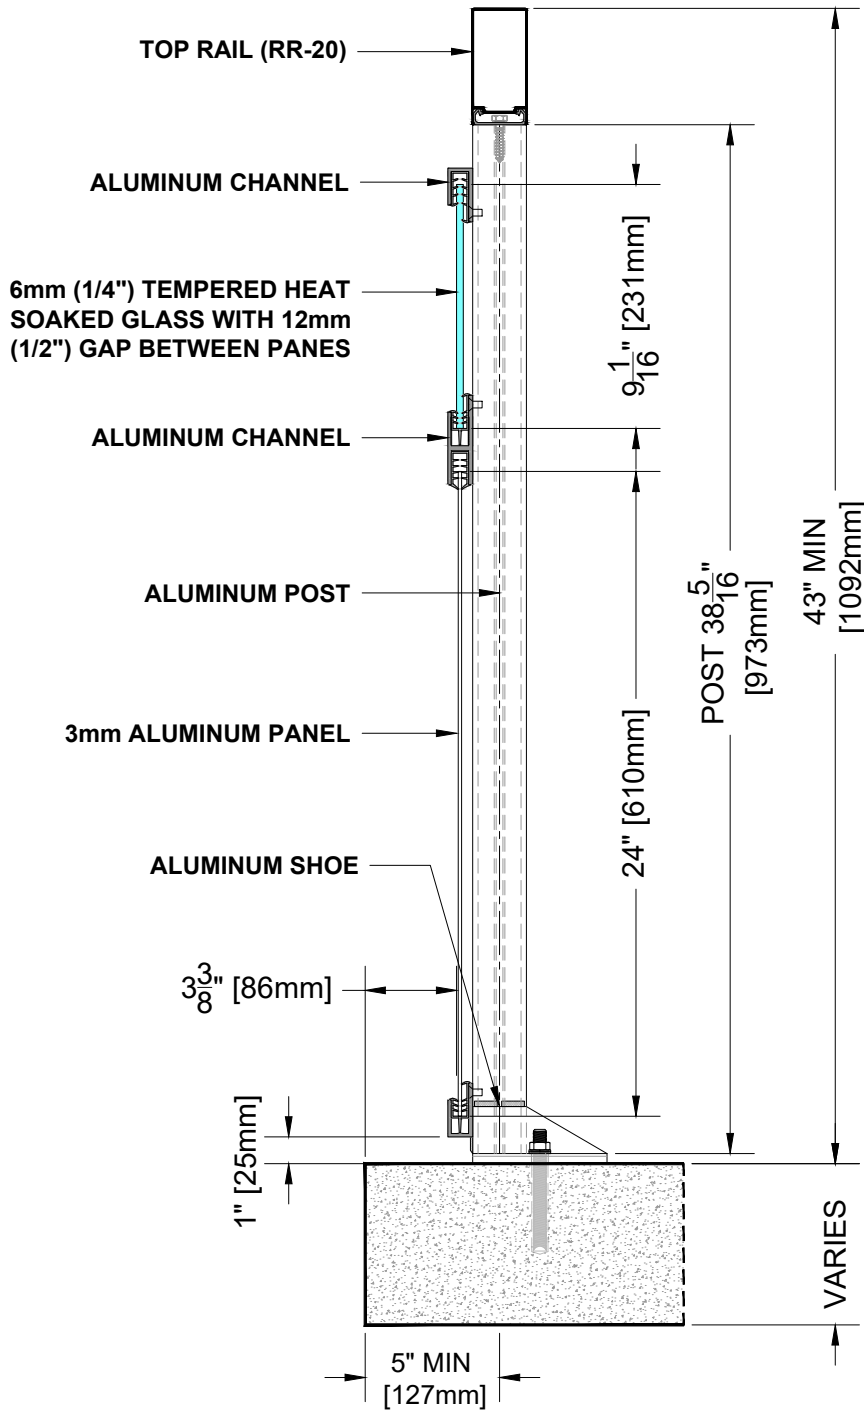

BALCONY RAILING SECTION