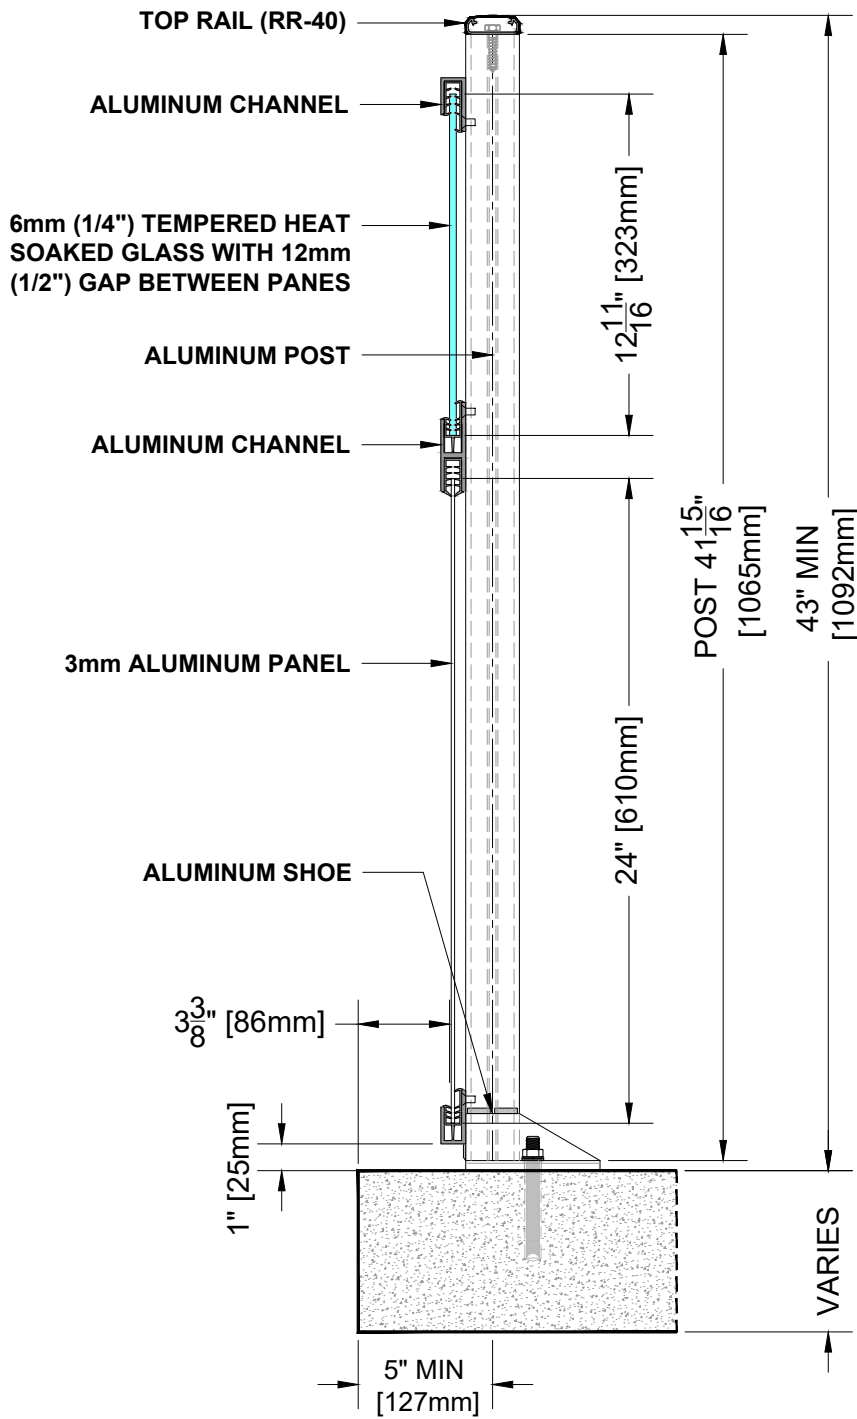

BALCONY RAILING SECTION