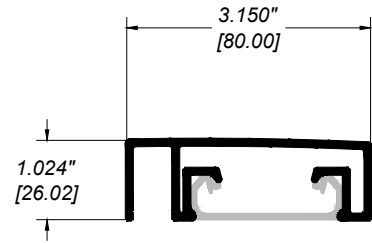

RR-80 TOP RAIL