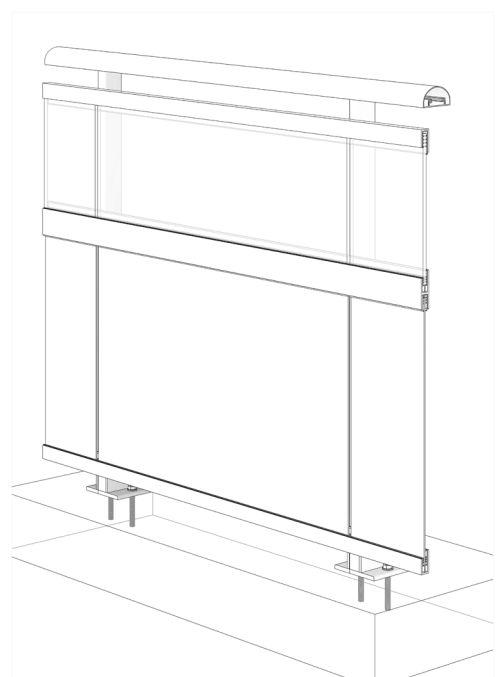

Notes:

1. Installation to be completed in accordance with manufacturer specifications.
2. Do not scale drawings.
3. Contractor notes: For product and company information visit Regalaluminum.com

GLASS and PANEL RAILING RR-60 DETAIL

Manufacturer: Regal Aluminum Windows and Railings	
Project: General	
Regal Product Reference: RRG0301	Drawing Type: Category
Drawing reference: RRG0301	Date: 29/08/2020

177 Drumlin Circle, Concord, ON L4K 3E7
T. 905-738-4375 • 1-800-732-3339
regalaluminum.com | sales@regalaluminum.com