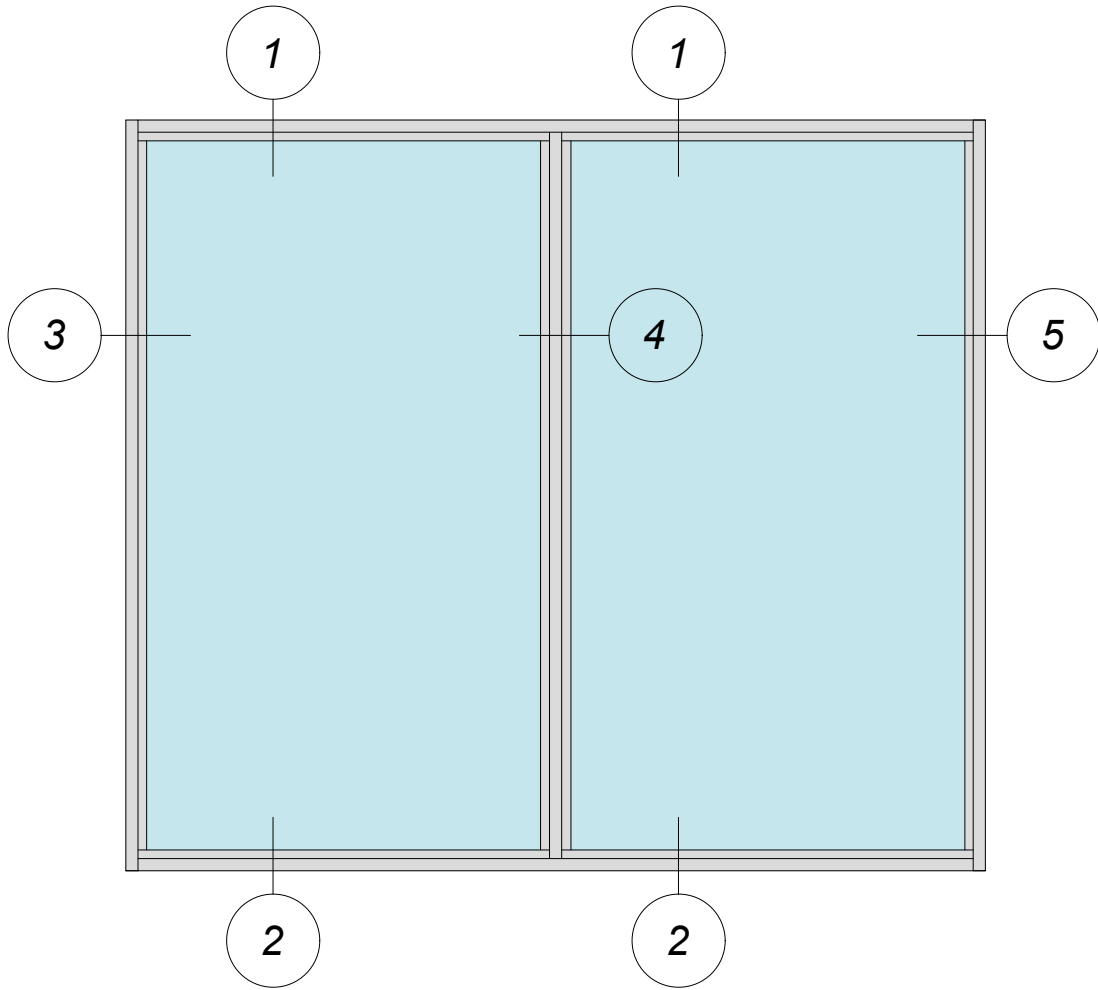

4 1/2" FIX WINDOW VERTICAL SPLIT WITH 1" MULLION
 OUTSIDE ELEVATION

4 1/2" FIX WINDOW VERTICAL SPLIT WITH 1" MULLION

Manufacturer: Regal Aluminum Windows and Railings

Series: AW-4500

Name: AW-3000 4 1/2 "AM1"

VERTICAL
 SECTION

4 1/2" FIX WINDOW VERTICAL SPLIT WITH 1" MULLION

Manufacturer: Regal Aluminum Windows and Railings

Series: AW-4500

Name: AW-3000 4 1/2 "AM1"

Drawing reference: 02

Project: REGAL AW

Drawing Type: Category