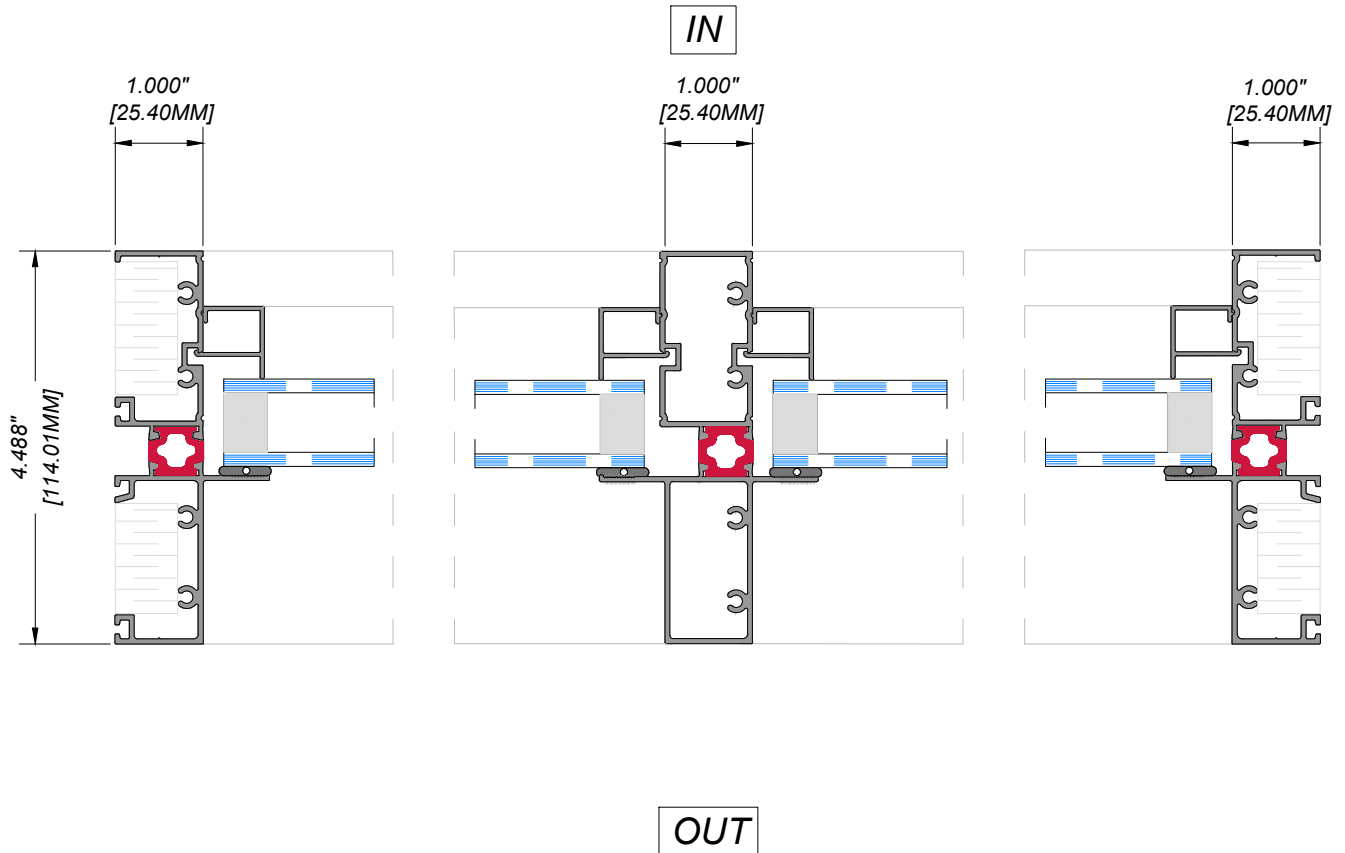

HORIZONTAL
 SECTION

4 1/2" FIX WINDOW VERTICAL SPLIT WITH 1" MULLION

Manufacturer: Regal Aluminum Windows and Railings

Series: AW-4500

Project: REGAL AW

Name: AW-3000 4 1/2 "AM1"

Drawing Type: Category

Drawing reference: 03