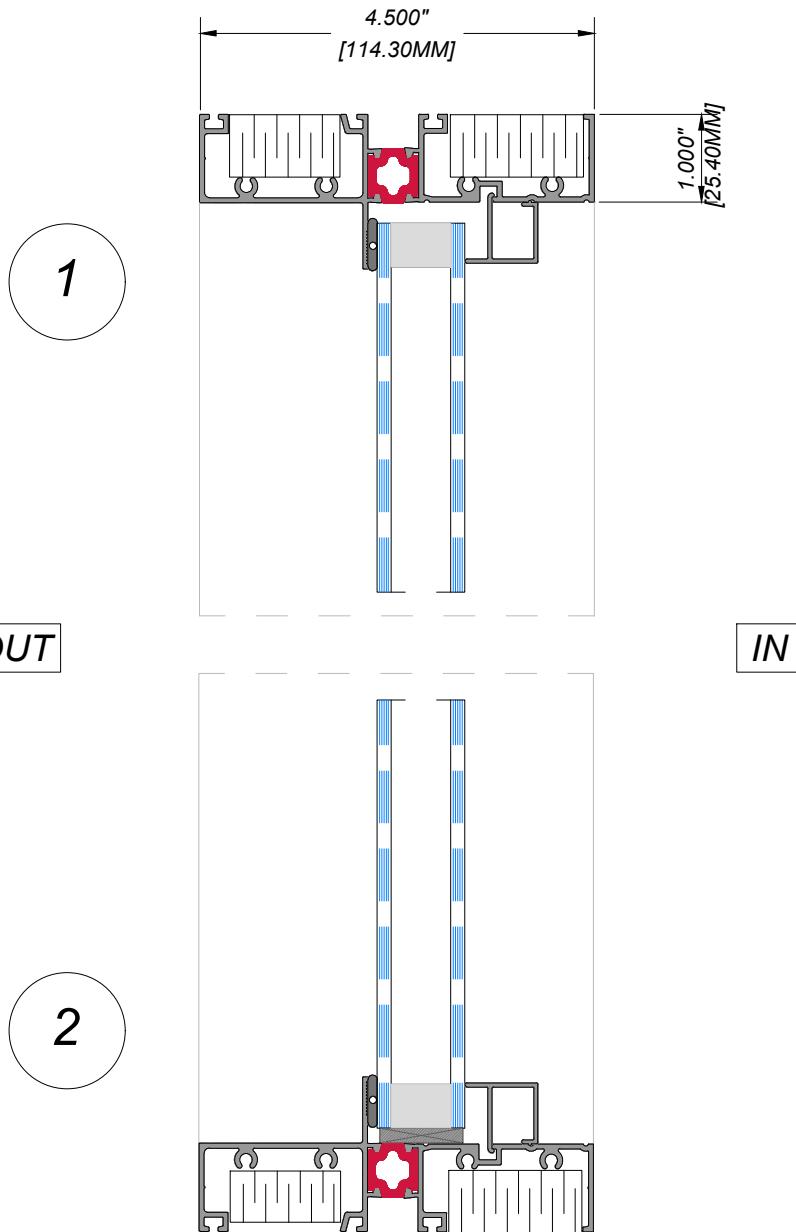

VERTICAL
 SECTION

4 1/2" FIX WINDOW VERTICAL SPLIT WITH 1" MULLION

Manufacturer: Regal Aluminum Windows and Railings

Series: AW-4500

Name: AW-3000 4 1/2 "AM1"

Drawing reference: 02

Project: REGAL AW

Drawing Type: Category