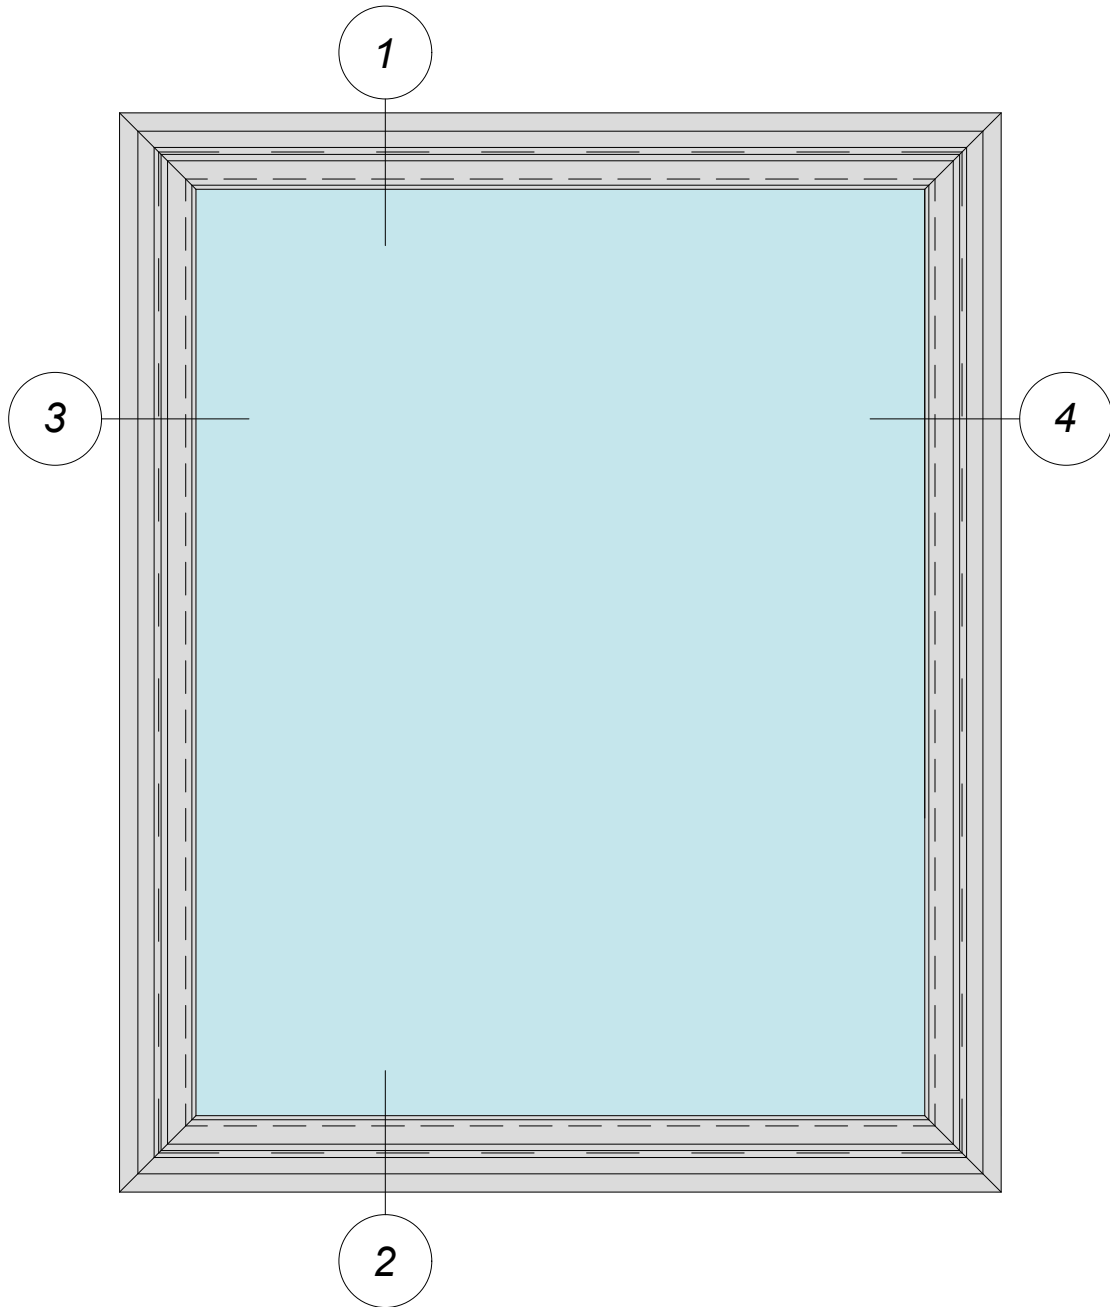

SERIES SMALL FIXED (A21-FRAME)-CONTEMPORARY  
OUTSIDE ELEVATION

**SMALL FIXED WINDOW (A21-FRAME)**

Manufacturer: Regal Aluminum Windows and Railings

Series: VW-7000-CONTEMPORARY

Name: VW-7000 Small Fixed SF A21-CON