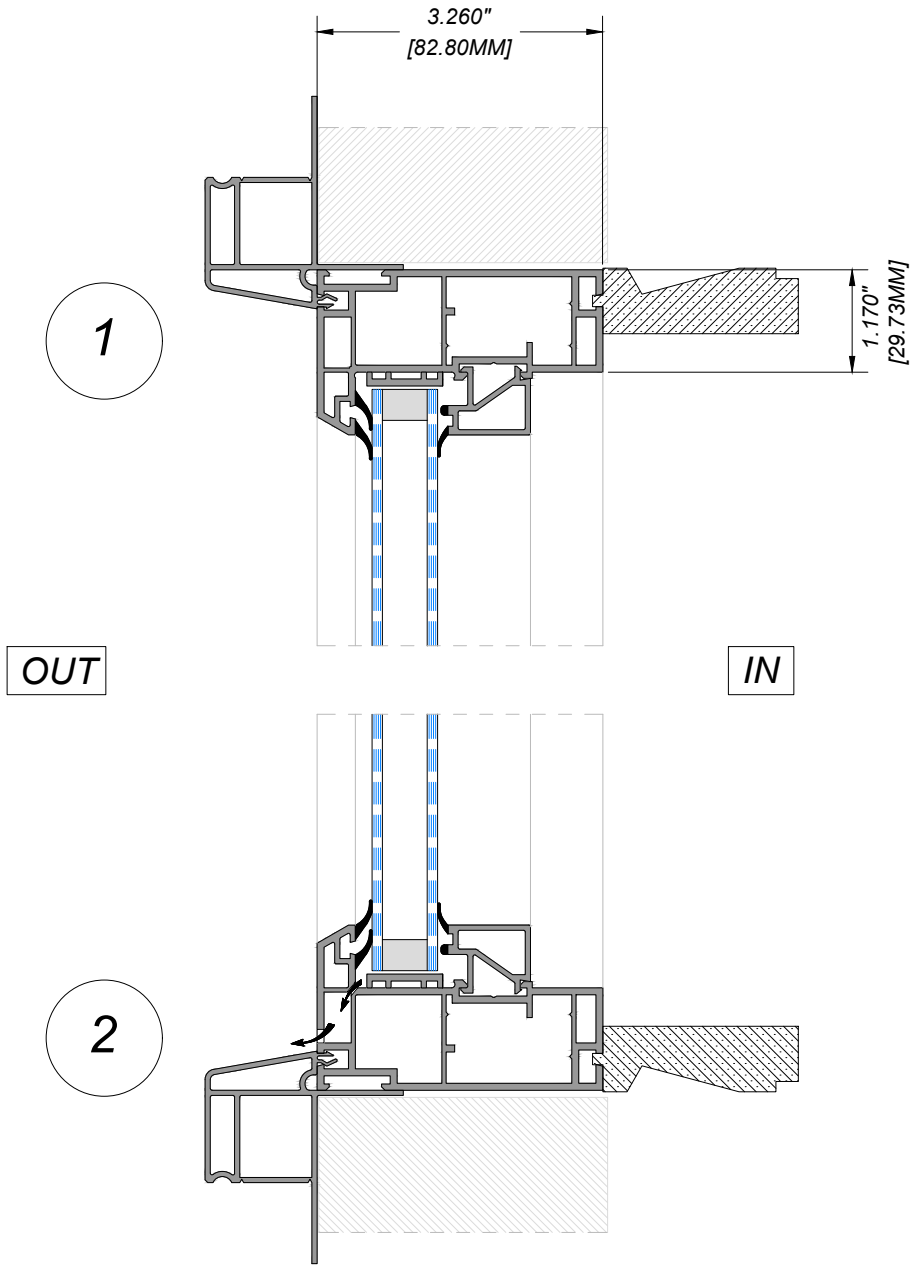

SERIES SMALL FIXED (A21-FRAME)-CONTEMPORARY  
 HEAD & SILL DETAILS

VERTICAL  
 SECTION

**SMALL FIXED WINDOW (A21-FRAME)**

Manufacturer: Regal Aluminum Windows and Railings

Series: VW-7000-CONTEMPORARY

Name: VW-7000 Small Fixed SF A21-CON