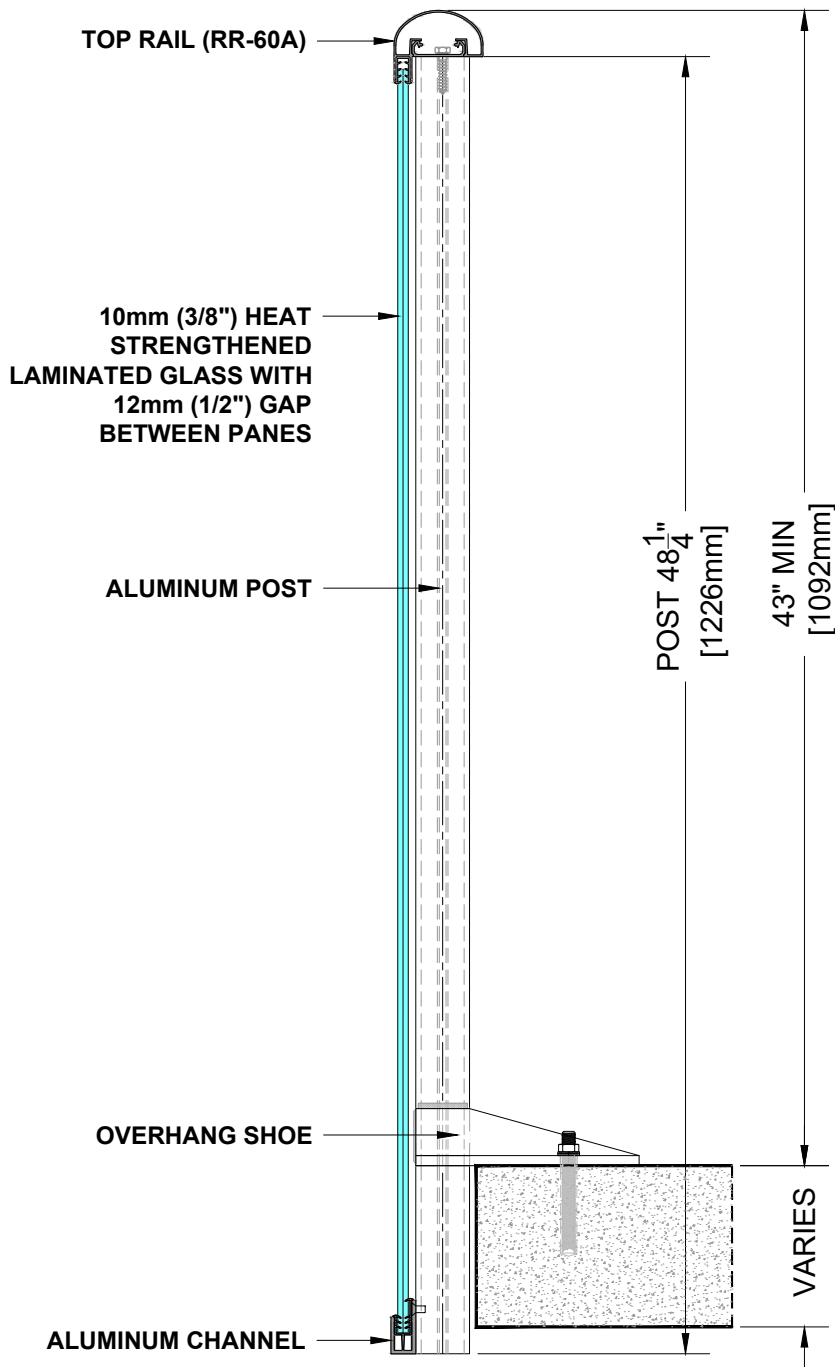

BALCONY RAILING SECTION

Notes:

1. Installation to be completed in accordance with manufacturer specifications.
2. Do not scale drawings.
3. Contractor notes: For product and company information visit Regalaluminum.com

GLASS RAILING RR-60A DETAIL

Manufacturer: Regal Aluminum Windows and Railings

Project: General

Regal Product Reference: RRF0402

Drawing Type: Category

Drawing reference: RRF0402

Date: 29/08/2020

177 Drumlin Circle, Concord, ON L4K 3E7
T. 905-738-4375 • 1-800-732-3339

regalaluminum.com | sales@regalaluminum.com