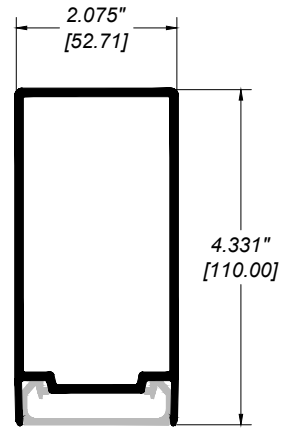

RR-20 TOP RAIL