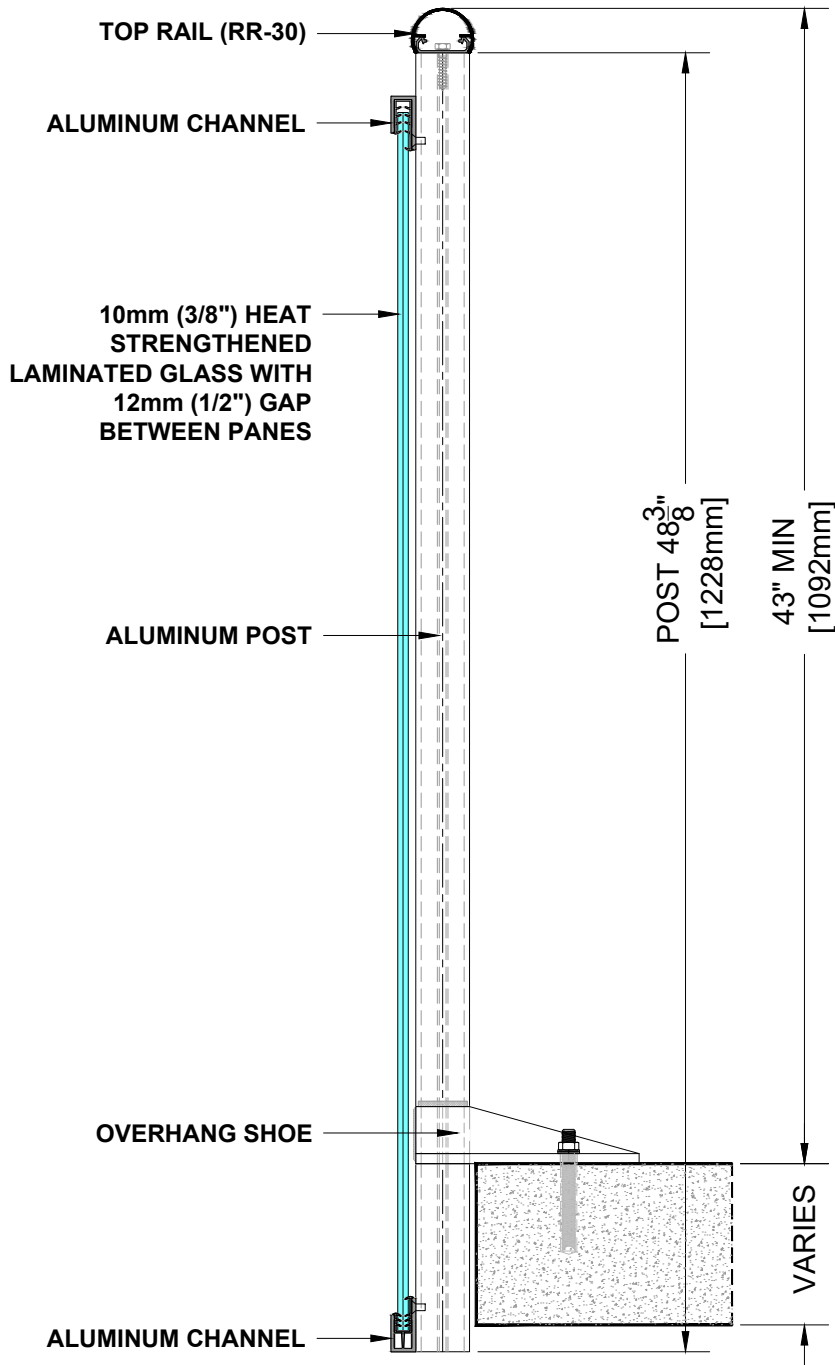

BALCONY RAILING SECTION