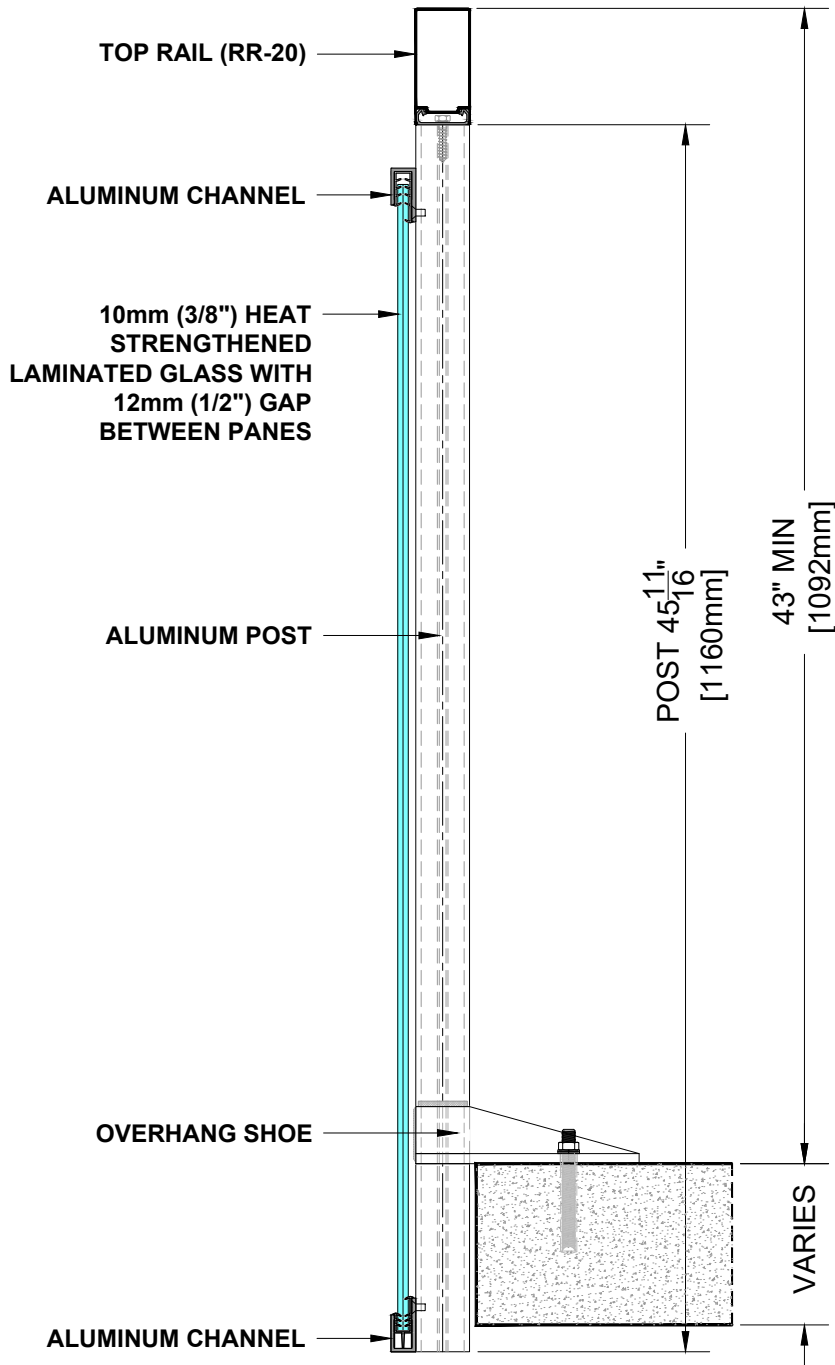

BALCONY RAILING SECTION