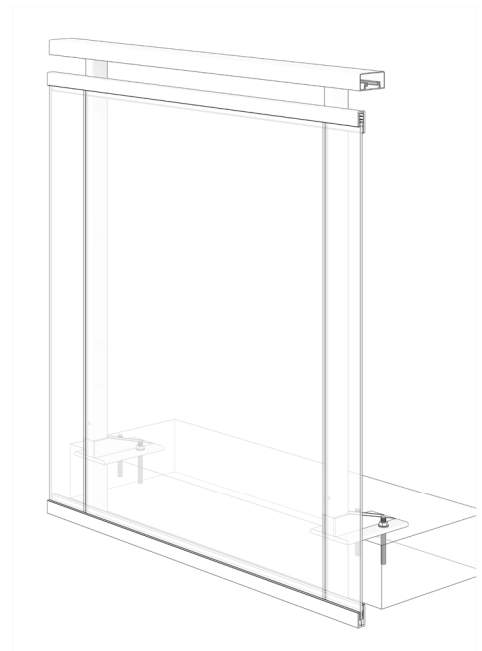

RR-10 TOP RAIL

BALCONY RAILING SECTION

Notes:

1. Installation to be completed in accordance with manufacturer specifications.
2. Do not scale drawings.
3. Contractor notes: For product and company information visit [Regalaluminum.com](http://Regalaluminum.com)

**GLASS RAILING RR-10 DETAIL**

Manufacturer: Regal Aluminum Windows and Railings

Project: General

Regal Product Reference: RRF0404

Drawing Type: Category

Drawing reference: RRF0404

Date: 29/08/2020

**REGAL**