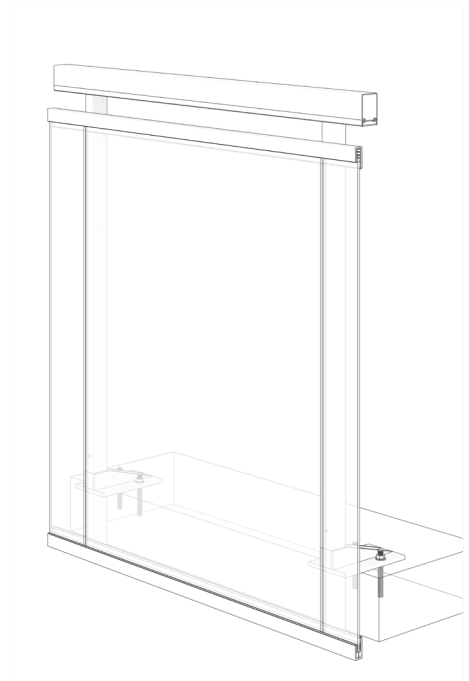

Notes:

1. Installation to be completed in accordance with manufacturer specifications.
2. Do not scale drawings.
3. Contractor notes: For product and company information visit Regalaluminum.com

GLASS RAILING RR-30 DETAIL

Manufacturer: Regal Aluminum Windows and Railings

Project: General

Regal Product Reference: RRF0406

Drawing Type: Category

Drawing reference: RRF0406

Date: 29/08/2020

REGAL

177 Drumlin Circle, Concord, ON L4K 3E7
T. 905-738-4375 • 1-800-732-3339

regalaluminum.com | sales@regalaluminum.com