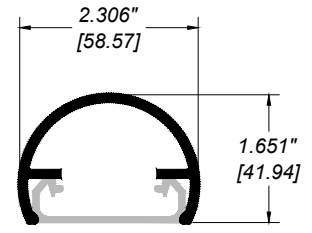

RR-70 TOP RAIL