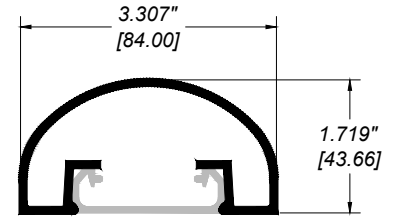

RR-60 TOP RAIL