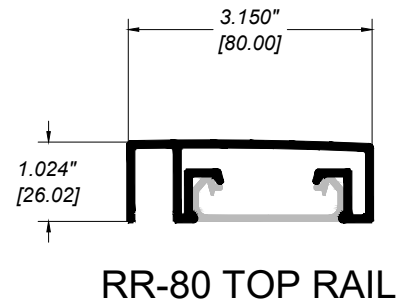

BALCONY RAILING SECTION

Notes:

1. Installation to be completed in accordance with manufacturer specifications.
2. Do not scale drawings.
3. Contractor notes: For product and company information visit Regalaluminum.com

GLASS RAILING RR-80 DETAIL

Manufacturer: Regal Aluminum Windows and Railings

Project: General

Regal Product Reference: RRFG0409

Drawing Type: Category

Drawing reference: RRFG0409

Date: 29/08/2020

177 Drumlin Circle, Concord, ON L4K 3E7
T. 905-738-4375 • 1-800-732-3339

regalaluminum.com | sales@regalaluminum.com