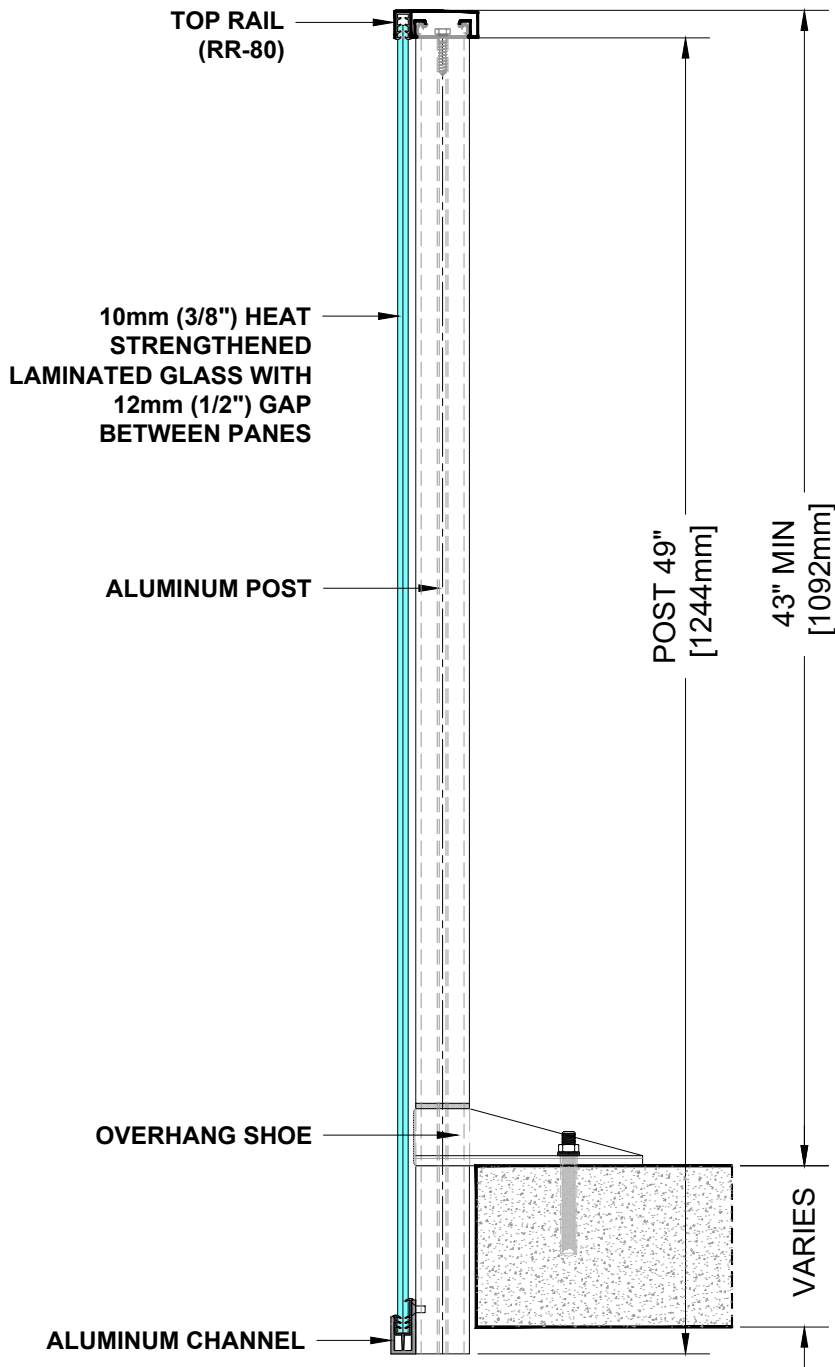

**GLASS RAILING RR-70 DETAIL**

Manufacturer: Regal Aluminum Windows and Railings	
Project: General	
Regal Product Reference: RRF0407	Drawing Type: Category
Drawing reference: RRF0407	Date: 29/08/2020

177 Drumlin Circle, Concord, ON L4K 3E7  
 T. 905-738-4375 • 1-800-732-3339  
[regalaluminum.com](http://regalaluminum.com) | [sales@regalaluminum.com](mailto:sales@regalaluminum.com)