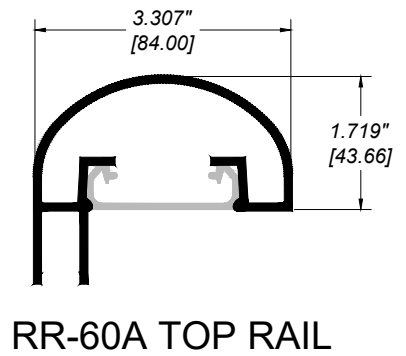

BALCONY RAILING SECTION

Notes:

1. Installation to be completed in accordance with manufacturer specifications.
2. Do not scale drawings.
3. Contractor notes: For product and company information visit Regalaluminum.com

GLASS RAILING RR-60A DETAIL

Manufacturer: Regal Aluminum Windows and Railings

Project: General

Regal Product Reference: RRF0402

Drawing Type: Category

Drawing reference: RRF0402

Date: 29/08/2020

177 Drumlin Circle, Concord, ON L4K 3E7
T. 905-738-4375 • 1-800-732-3339

regalaluminum.com | sales@regalaluminum.com