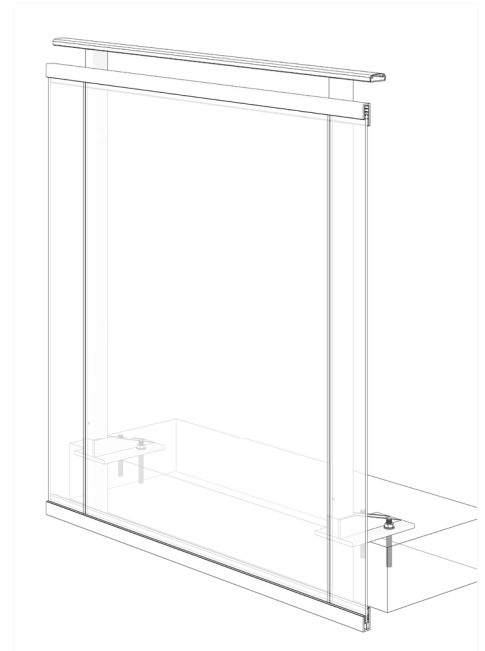

Notes:

1. Installation to be completed in accordance with manufacturer specifications.
2. Do not scale drawings.
3. Contractor notes: For product and company information visit Regalaluminum.com

GLASS RAILING RR-40 DETAIL

Manufacturer: Regal Aluminum Windows and Railings

Project: General

Regal Product Reference: RRF0403

Drawing Type: Category

Drawing reference: RRF0403

Date: 29/08/2020

REGAL

177 Drumlin Circle, Concord, ON L4K 3E7
T. 905-738-4375 • 1-800-732-3339

regalaluminum.com | sales@regalaluminum.com