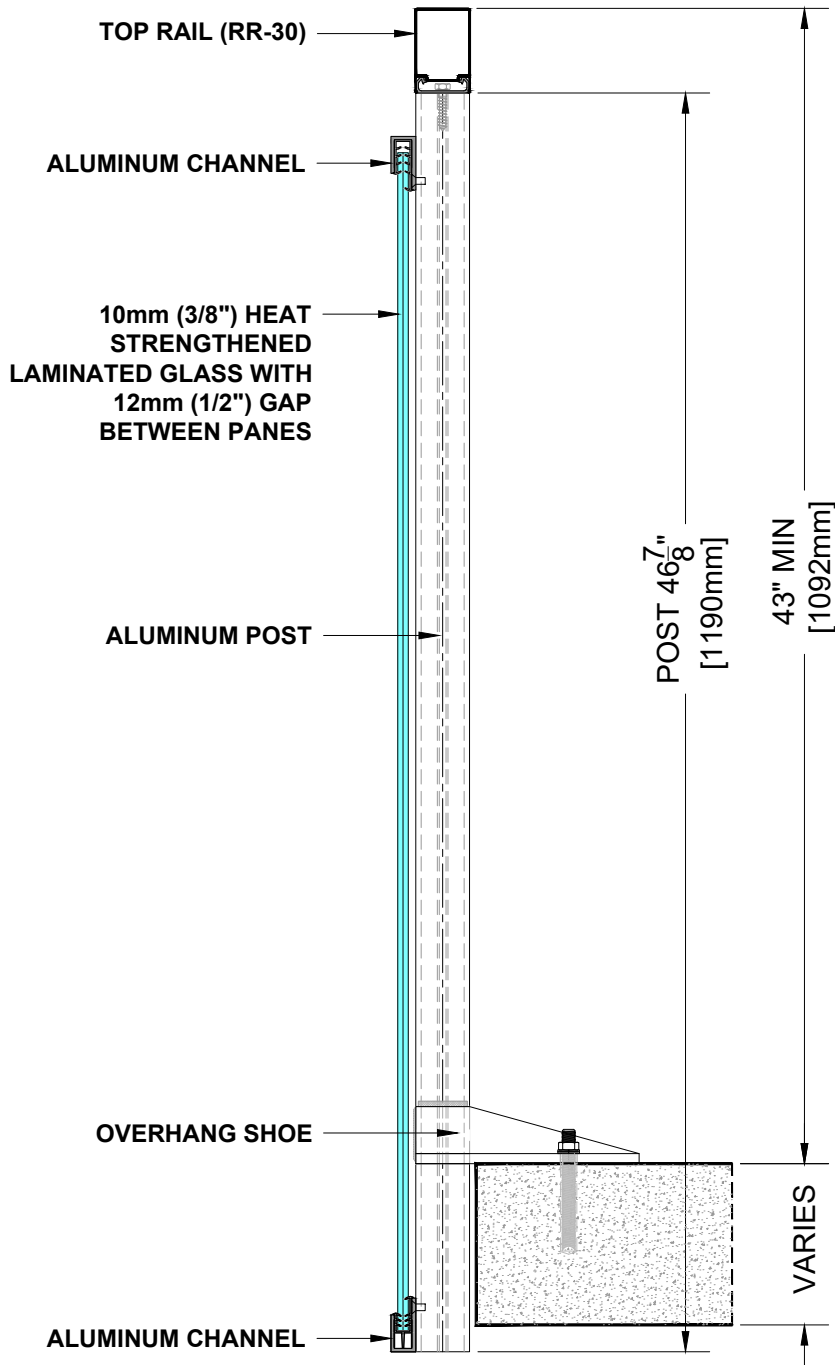

BALCONY RAILING SECTION