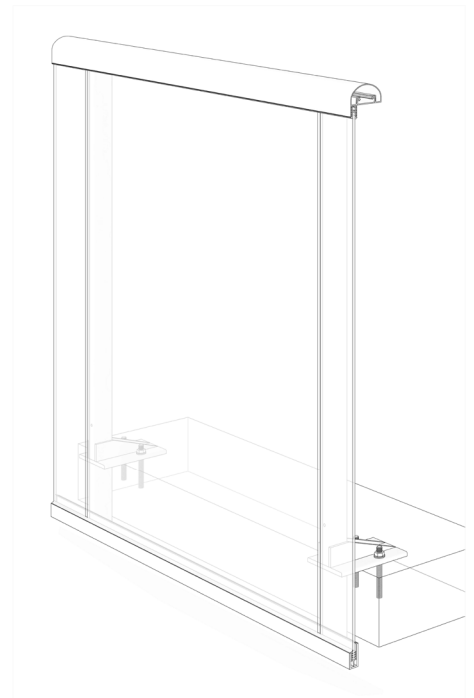

BALCONY RAILING SECTION

Notes:

1. Installation to be completed in accordance with manufacturer specifications.
2. Do not scale drawings.
3. Contractor notes: For product and company information visit Regalaluminum.com

GLASS RAILING RR-60A DETAIL

Manufacturer: Regal Aluminum Windows and Railings

Project: General

Regal Product Reference: RRF0402

Drawing Type: Category

Drawing reference: RRF0402

Date: 29/08/2020

177 Drumlin Circle, Concord, ON L4K 3E7
T. 905-738-4375 • 1-800-732-3339

regalaluminum.com | sales@regalaluminum.com