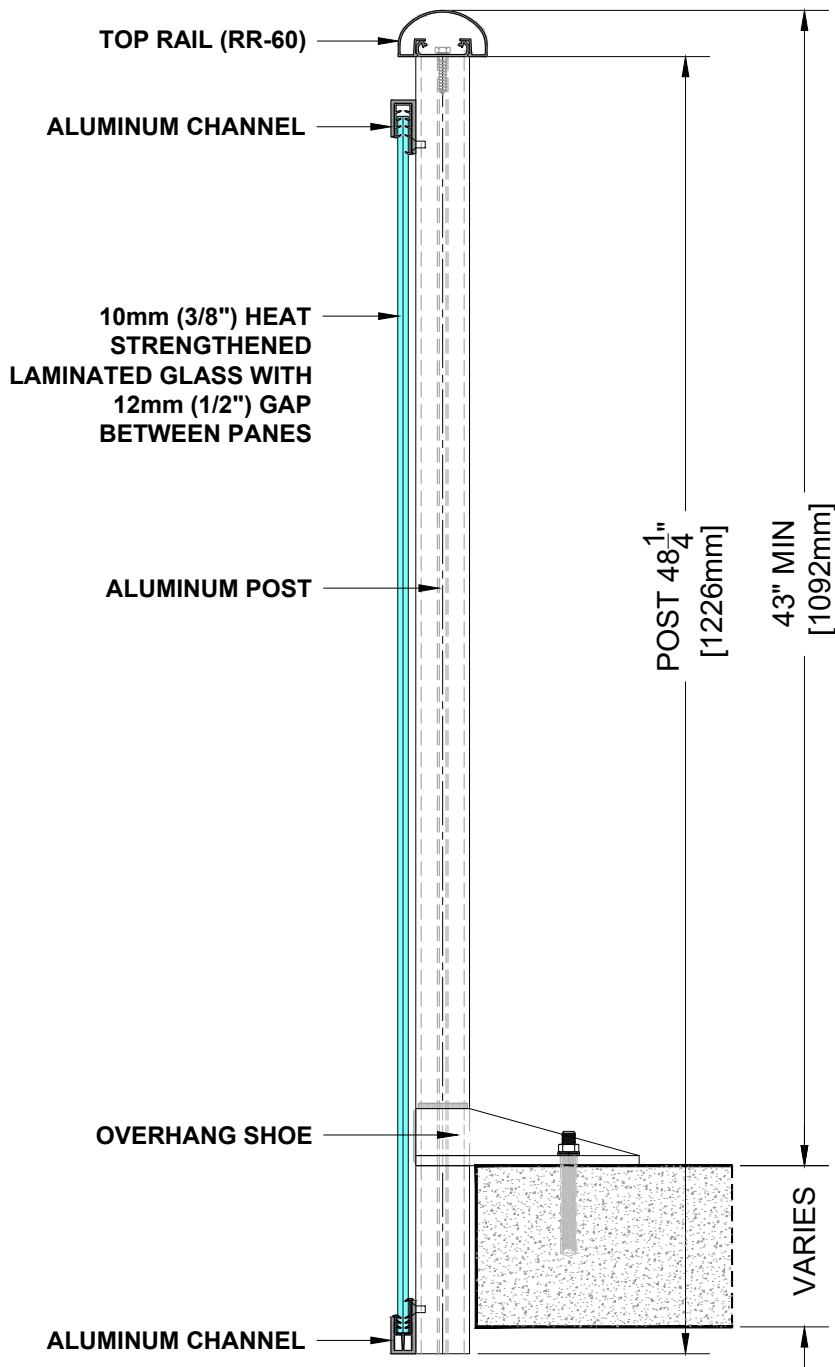

BALCONY RAILING SECTION

RR-60 TOP RAIL