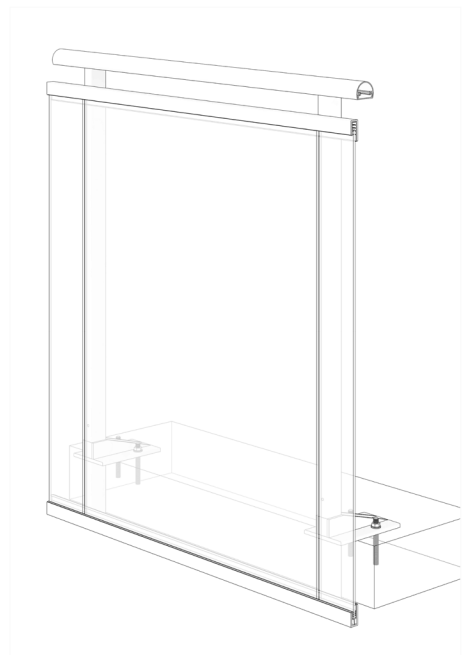

Notes:

1. Installation to be completed in accordance with manufacturer specifications.
2. Do not scale drawings.
3. Contractor notes: For product and company information visit Regalaluminum.com

GLASS RAILING RR-70 DETAIL

Manufacturer: Regal Aluminum Windows and Railings	
Project: General	
Regal Product Reference: RRF0407	Drawing Type: Category
Drawing reference: RRF0407	Date: 29/08/2020

177 Drumlin Circle, Concord, ON L4K 3E7
T. 905-738-4375 • 1-800-732-3339
regalaluminum.com | sales@regalaluminum.com