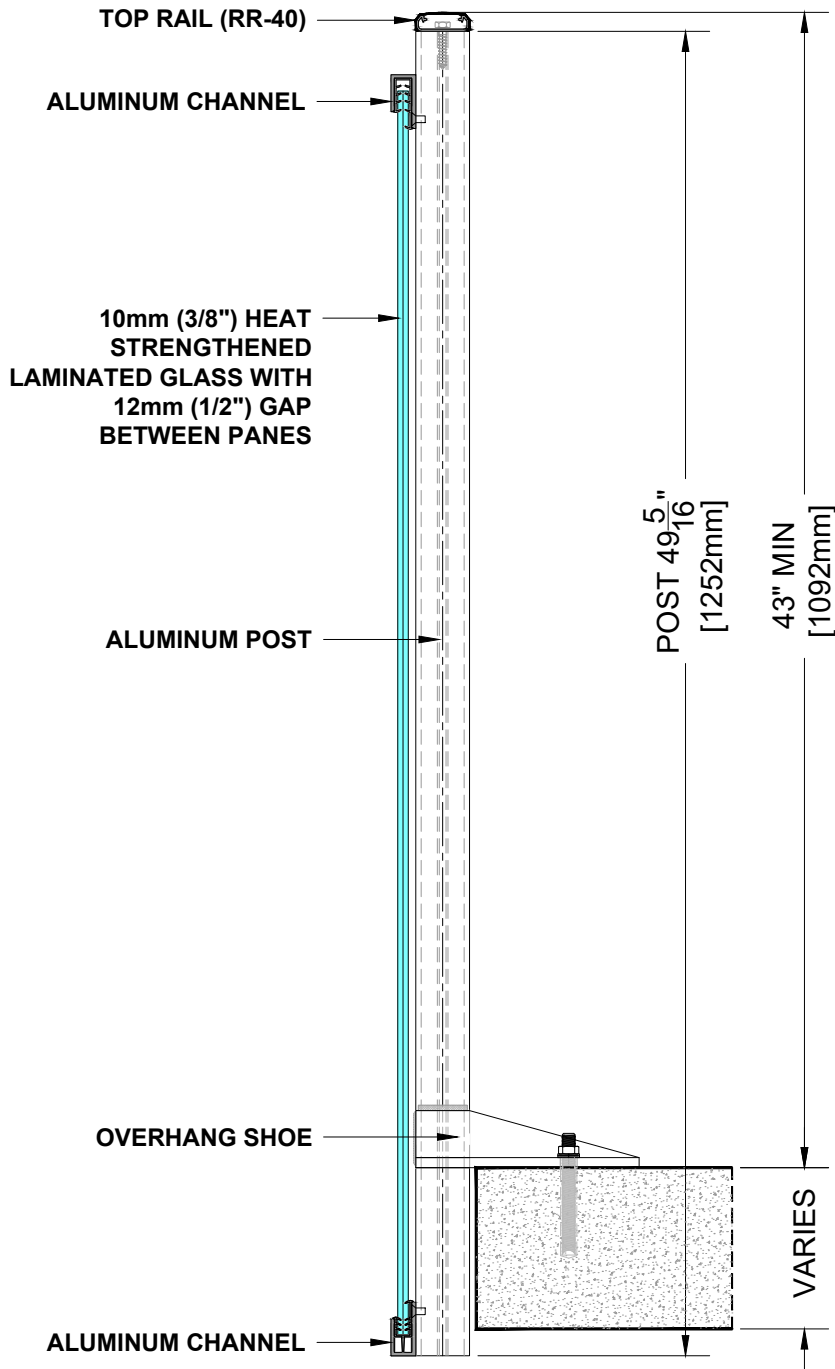

BALCONY RAILING SECTION