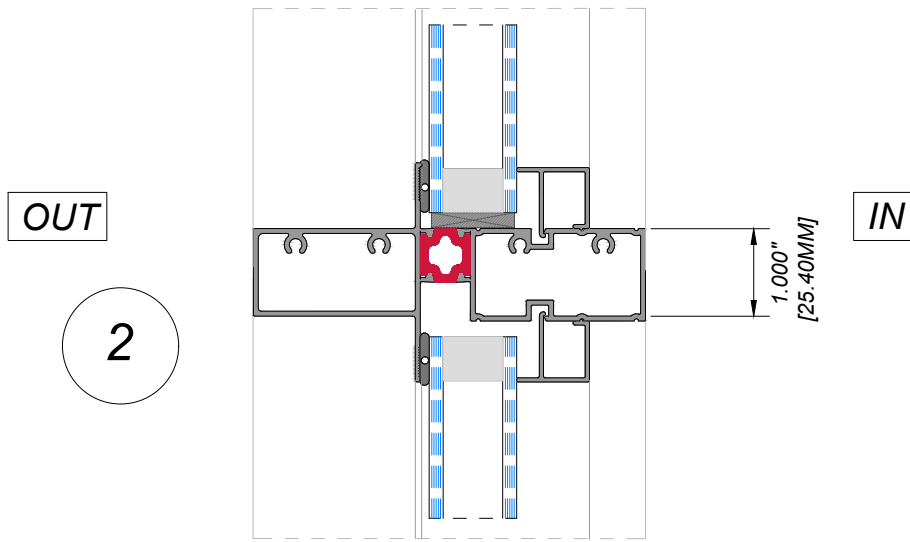

# 4 1/2" FIX WINDOW HORIZONTAL SPLIT WITH 1" MULLION-FACE SEALED HEAD, MULLION & SILL DETAILS

VERTICAL  
SECTION