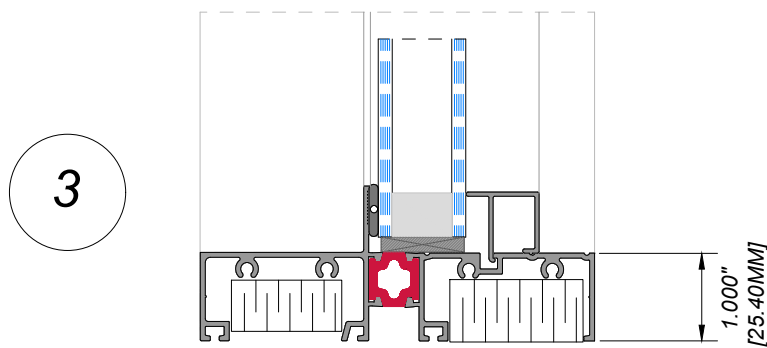

# 4 1/2" FIX WINDOW HORIZONTAL SPLIT WITH 1" MULLION-FACE SEALED HEAD, MULLION & SILL DETAILS

VERTICAL  
SECTION