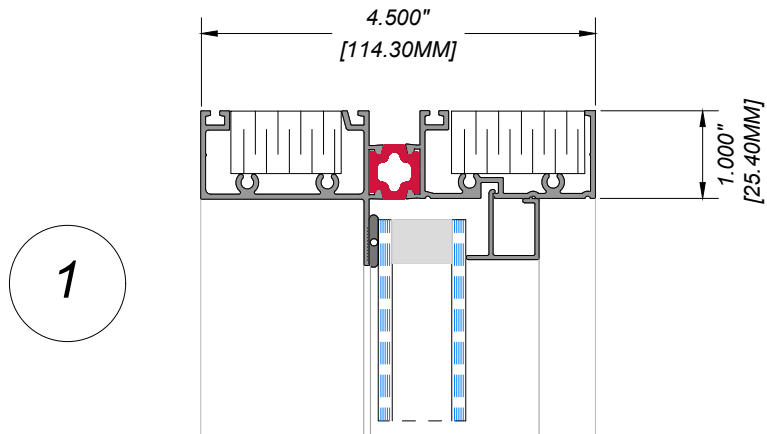

# 4 1/2" FIX WINDOW HORIZONTAL SPLIT WITH 1" MULLION-FACE SEALED HEAD, MULLION & SILL DETAILS

VERTICAL  
SECTION