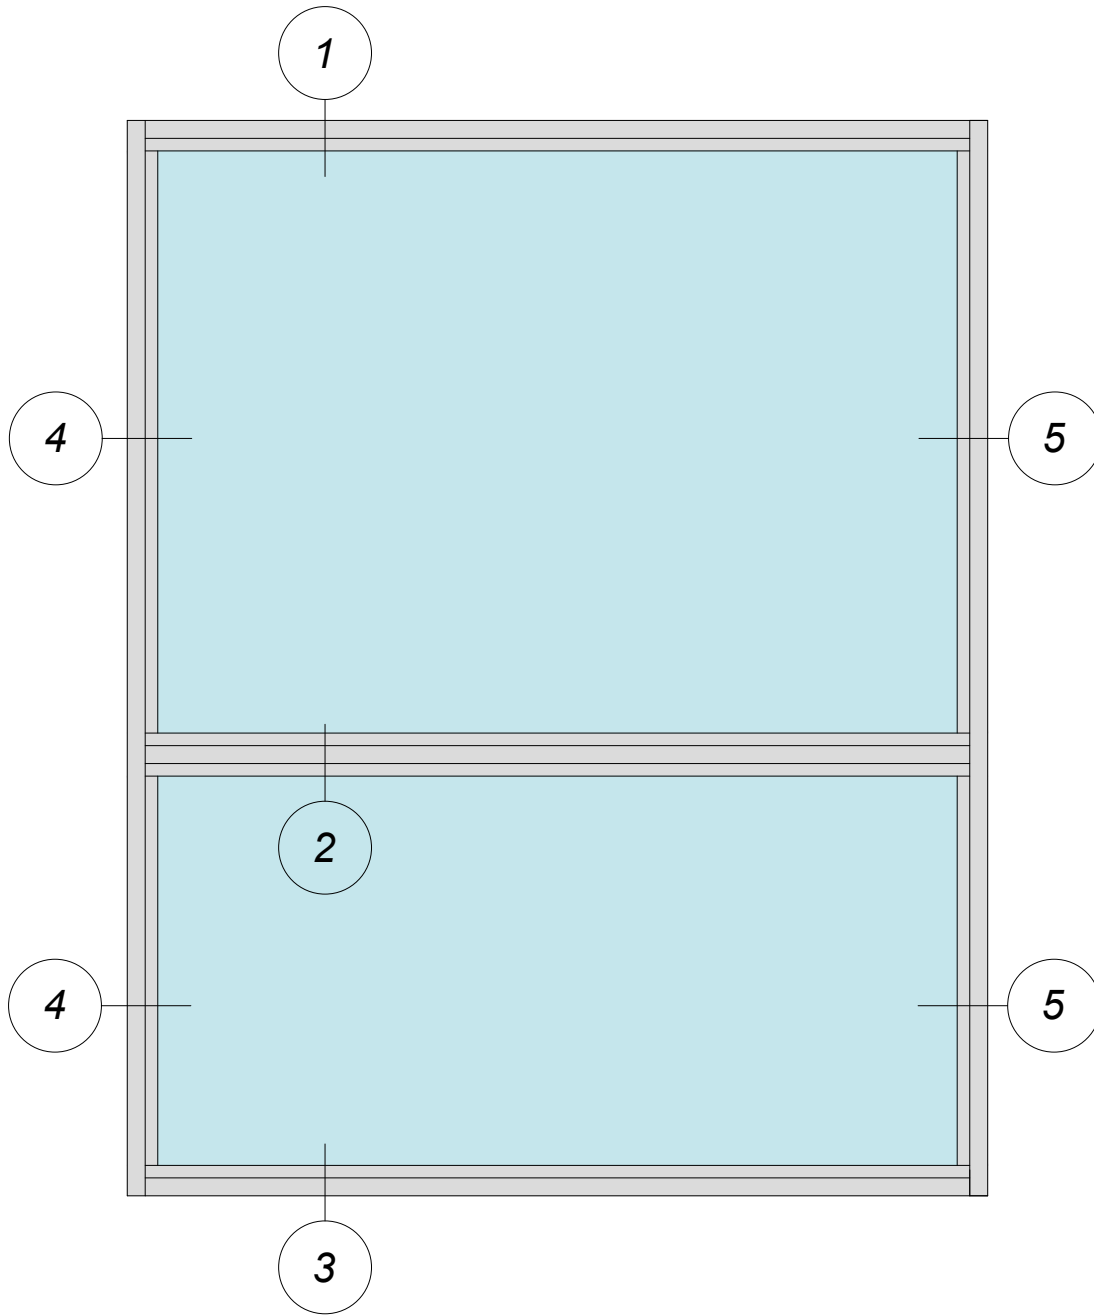

4 1/2" FIX WINDOW HORIZONTAL SPLIT WITH 1" MULLION-FACE SEALED  
 OUTSIDE ELEVATION

**4 1/2" FIX WINDOW HORIZONTAL SPLIT WITH 1" MULLION**

Manufacturer: Regal Aluminum Windows and Railings

Series: AW-4500

# 4 1/2" FIX WINDOW HORIZONTAL SPLIT WITH 1" MULLION-FACE SEALED HEAD, MULLION & SILL DETAILS

VERTICAL  
SECTION

## 4 1/2" FIX WINDOW HORIZONTAL SPLIT WITH 1" MULLION

Manufacturer: Regal Aluminum Windows and Railings

Series: AW-4500

Name: AW-3000 4 1/2 "AM1"-Face Sealed

Drawing reference: 02

Project: REGAL AW

Drawing Type: Category

HORIZONTAL  
 SECTION

4 1/2" FIX WINDOW HORIZONTAL SPLIT WITH 1" MULLION

Manufacturer: Regal Aluminum Windows and Railings

Series: AW-4500

Name: AW-3000 4 1/2 "AM1"-Face Sealed

Drawing reference: 03

Project: REGAL AW