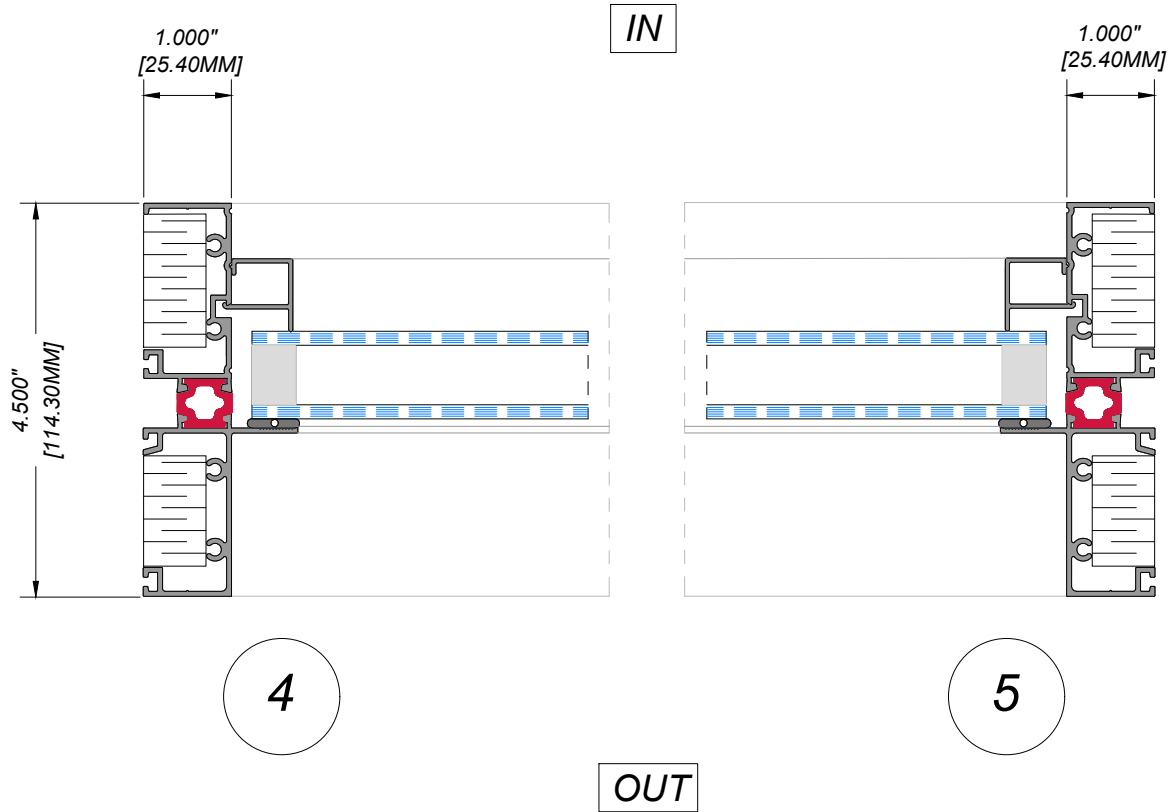

4 1/2" FIX WINDOW HORIZONTAL SPLIT WITH 1" MULLION-FACE SEALED
JAMB DETAILS

HORIZONTAL
SECTION

4 1/2" FIX WINDOW HORIZONTAL SPLIT WITH 1" MULLION

Manufacturer: Regal Aluminum Windows and Railings

Series: AW-4500

Name: AW-3000 4 1/2 "AM1"-Face Sealed

Drawing reference: 03

Project: REGAL AW

Drawing Type: Category

Date: 26/11/2020

177 Drumlin Circle, Concord, ON L4K 3E7
T. 905-738-4375 • 1-800-732-3339

regalaluminum.com | sales@regalaluminum.com